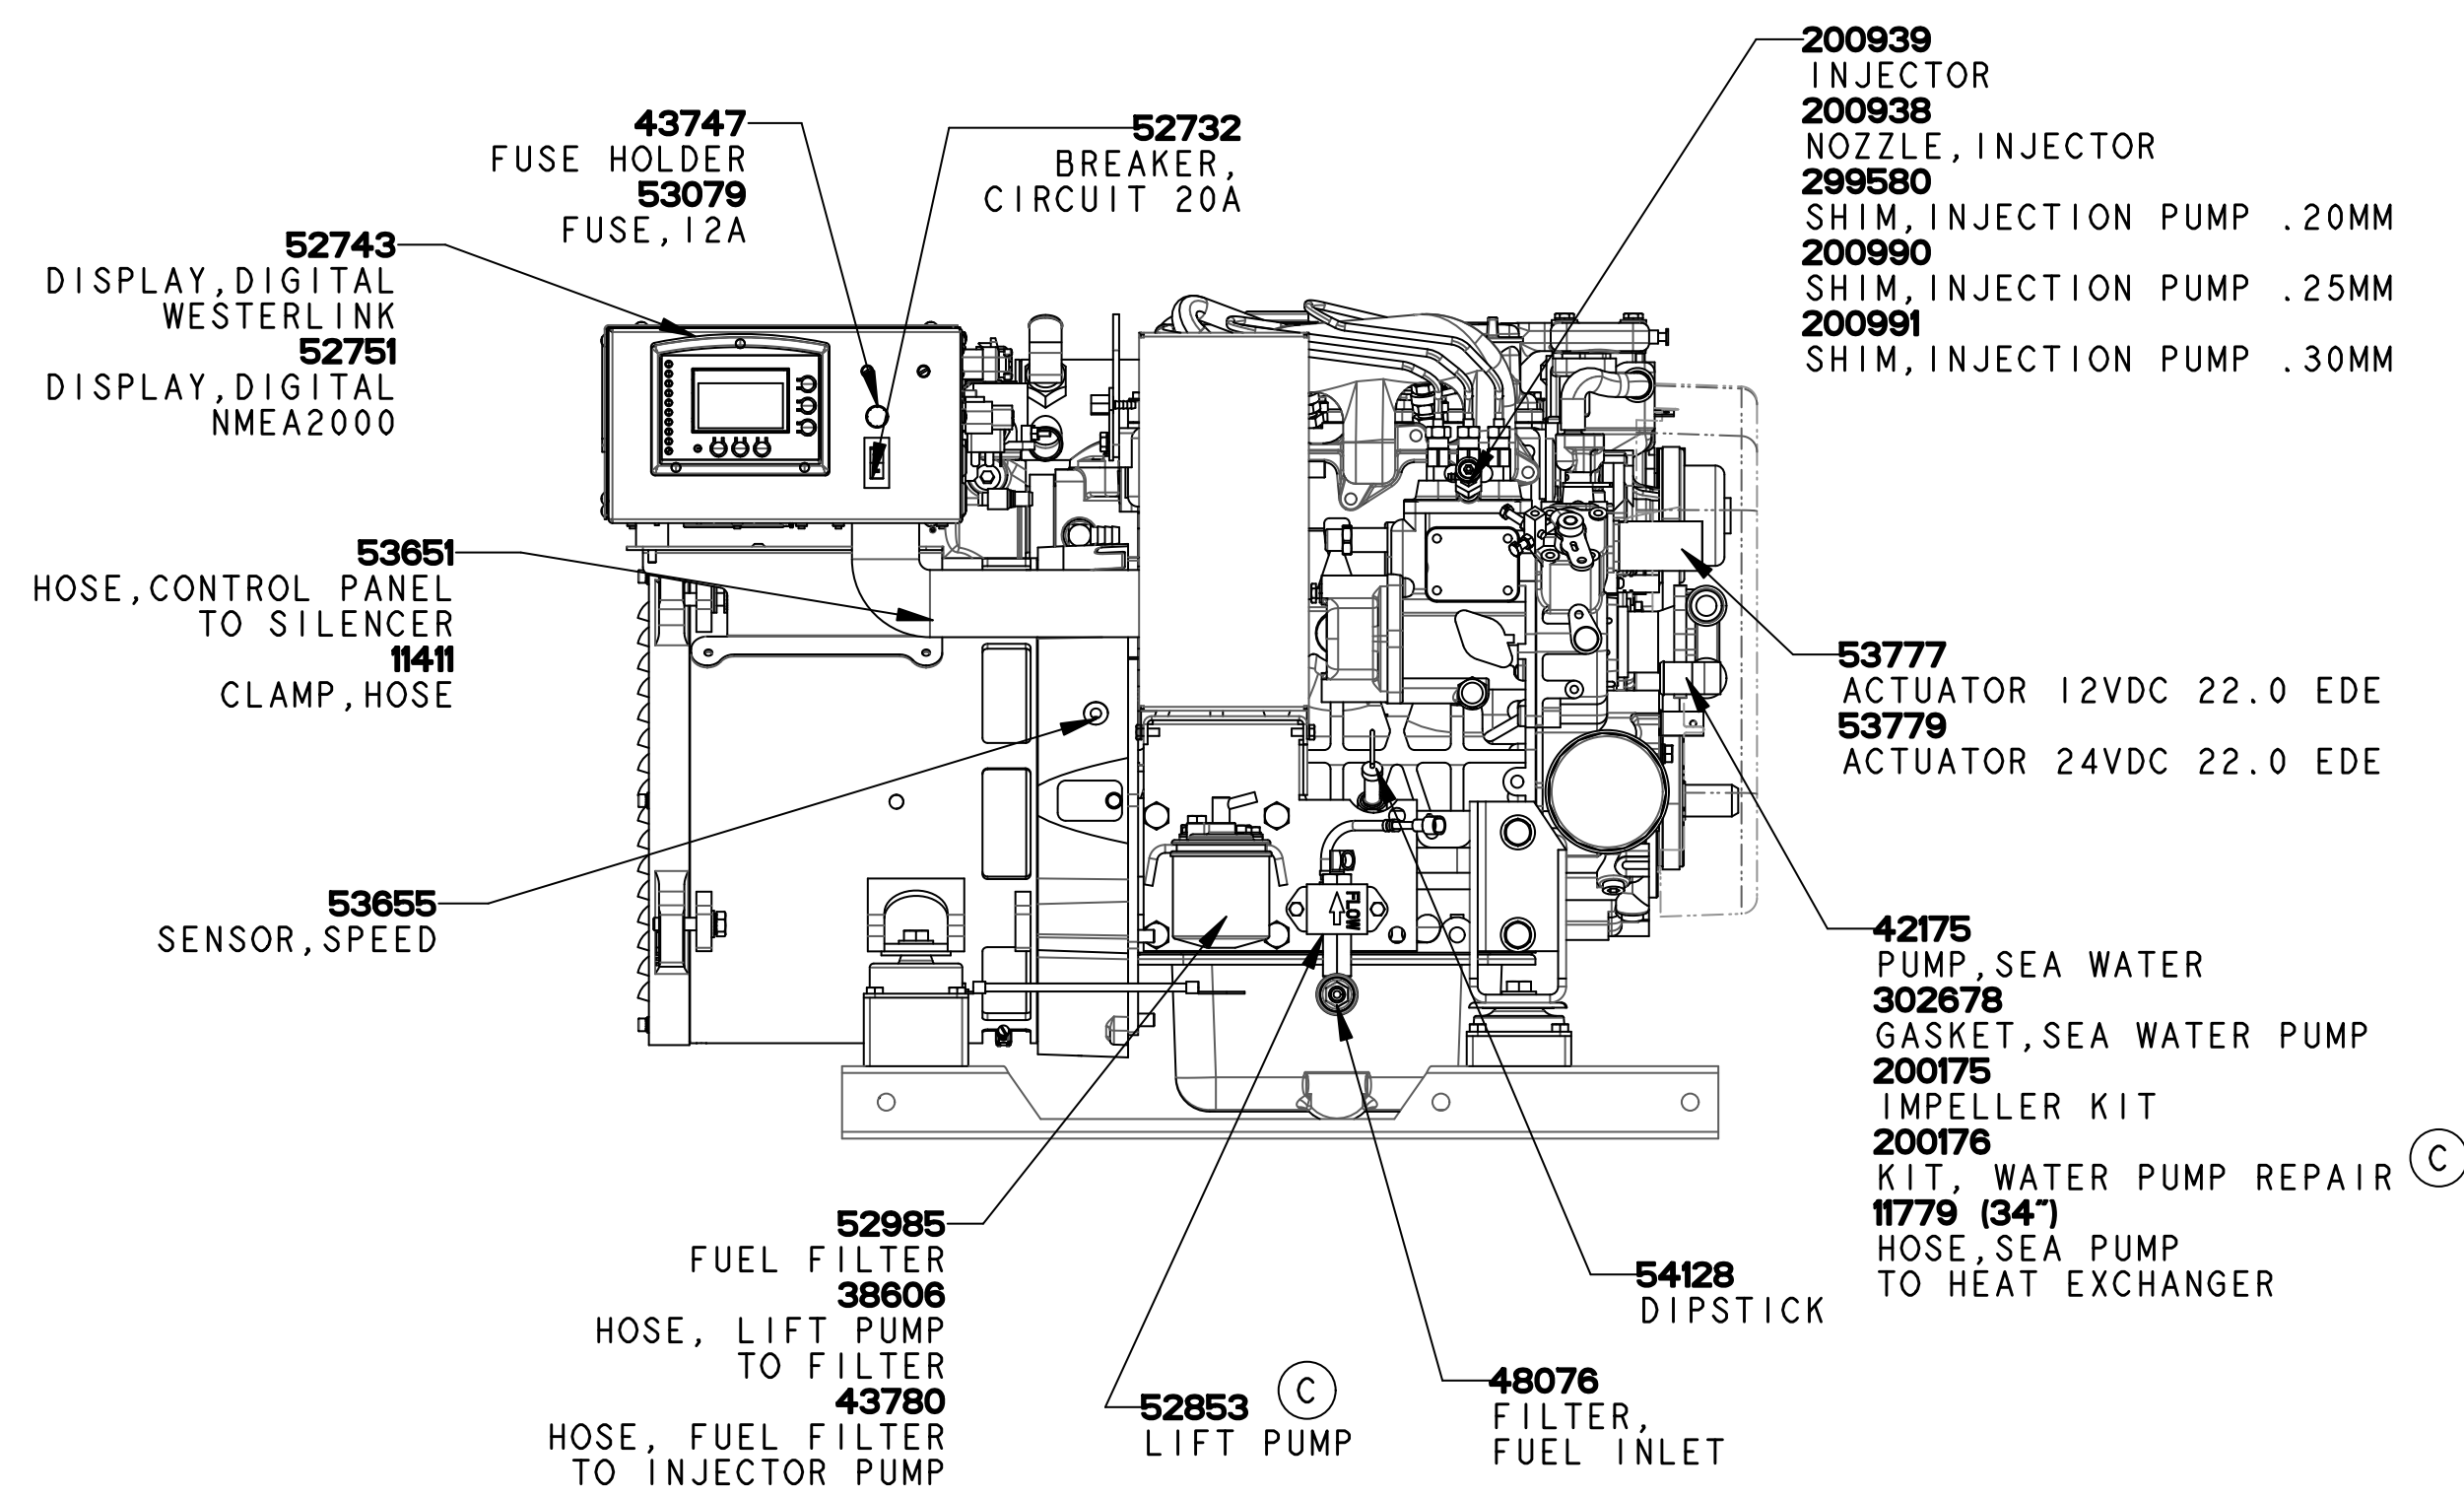

P/N	DESCRIPTION
53964	MANUAL, OPERATOR 22.0 EDE
54369	MANUAL, SERVICE 17-22 EDE
43268	MANUAL, INSTALL MARINE ENG/GEN
55013	KIT A 17.0 EDE
55014	KIT B 17.0 EDE
54372	FILTER, REMOTE OIL
55015	GASKET SET, UPPER 17.0 EDE
55016	GASKET SET, COMPLETE 17.0 EDE
55017	HOSE KIT 17.0 EDE

TOLERANCES (UNLESS OTHERWISE NOTED)		TITLE	
INCHES	MILLIMETERS	DGPARTS 17.0 EDE 100 STACKS	
.XX ± .02	X ± 1.0	17.0 EDE@60Hz; 13.5 EDE@50Hz	
.XXX ± .005	.X ± .5	DRAWN BY: GA DATE: 08/Dec/08	
CAST ± .03	.XX ± .13	APPROVED BY: DATE: ---	
FINISH: S		MATERIAL: ---	
DIMENSIONS		SCALE 0.170	
INCHES MILLIMETERS (WHEN APPLICABLE)		SIZE	DRAWING NUMBER
		SHT. 1 of 9	D 53962
			REV. C