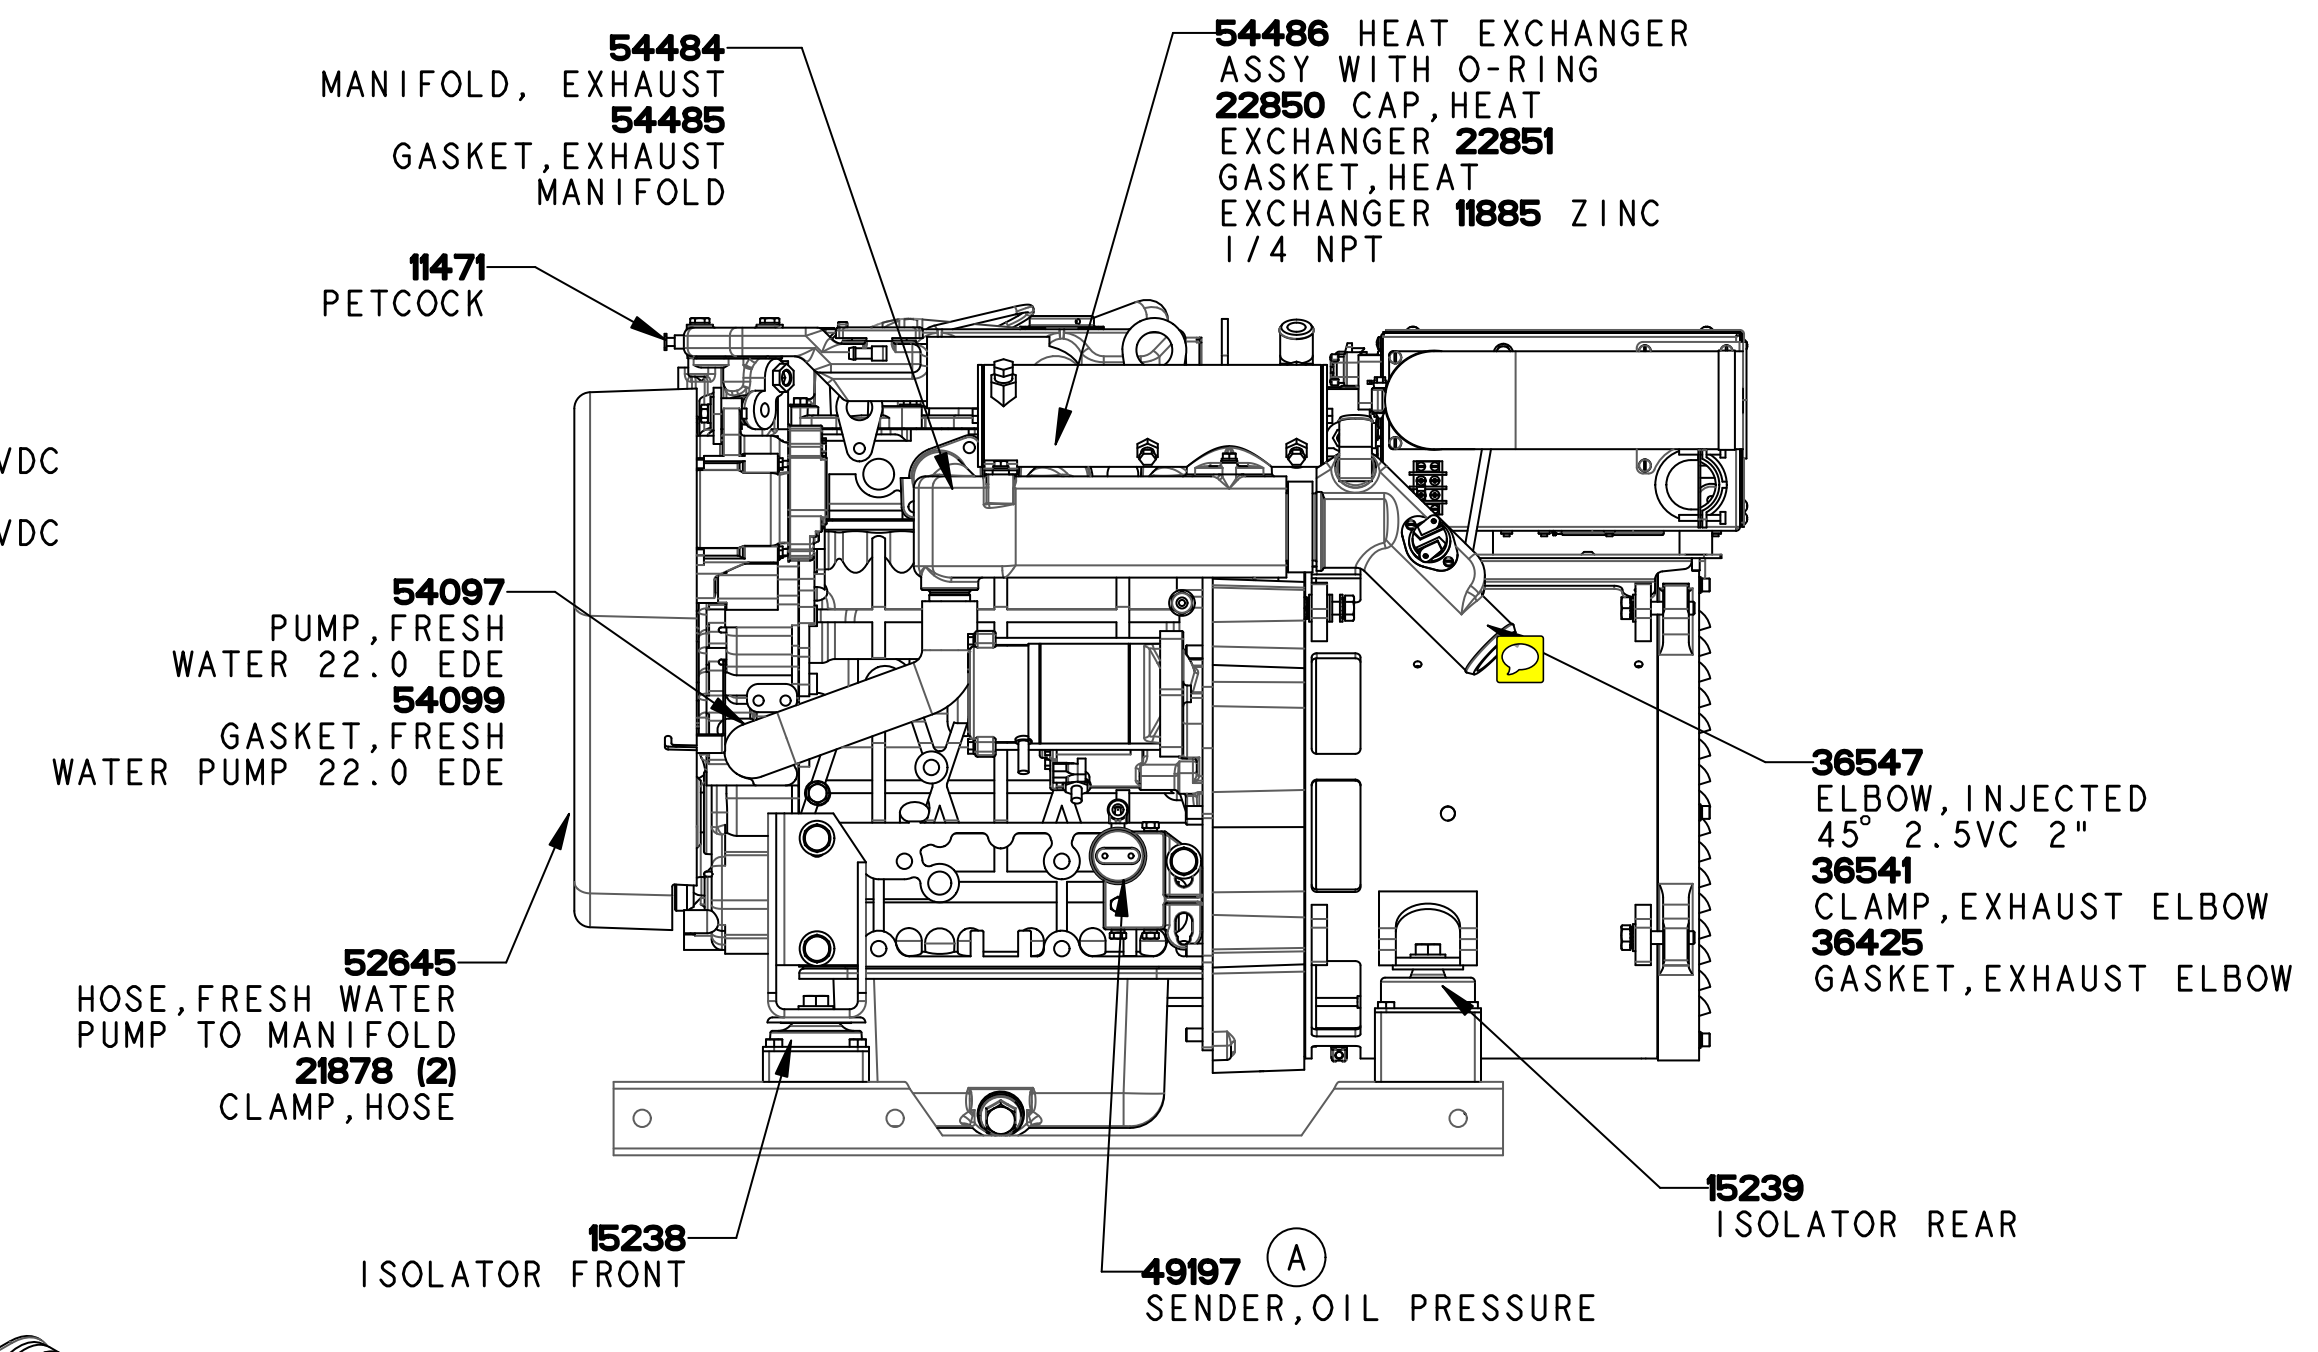

P/N	DESCRIPTION
53964	MANUAL, OPERATOR 22.0 EDE
54369	MANUAL, SERVICE 17-22 EDE
43268	MANUAL, INSTALL MARINE ENG/GEN
55013	KIT A 17.0 EDE
55014	KIT B 17.0 EDE
54372	FILTER, REMOTE OIL
55015	GASKET SET, UPPER 17.0 EDE
55016	GASKET SET, COMPLETE 17.0 EDE
55017	HOSE KIT 17.0 EDE

TOLERANCES (UNLESS OTHERWISE NOTED)		TITLE	
INCHES	MILLIMETERS	DGPARTS 17.0 EDE 100 STACKS	
.XX ± .02	X ± 1.0	17.0 EDE@60Hz; 13.5 EDE@50Hz	
.XXX ± .005	.X ± .5	DRAWN BY: GA DATE: 08/Dec/08	
CAST ± .03	.XX ± .13	APPROVED BY: DATE: ---	
FINISH: S		MATERIAL: ---	
DIMENSIONS		SCALE 0.170	
INCHES MILLIMETERS (WHEN APPLICABLE)		SIZE	DRAWING NUMBER
		SHT. 1 of 9	D 53962
			REV. C