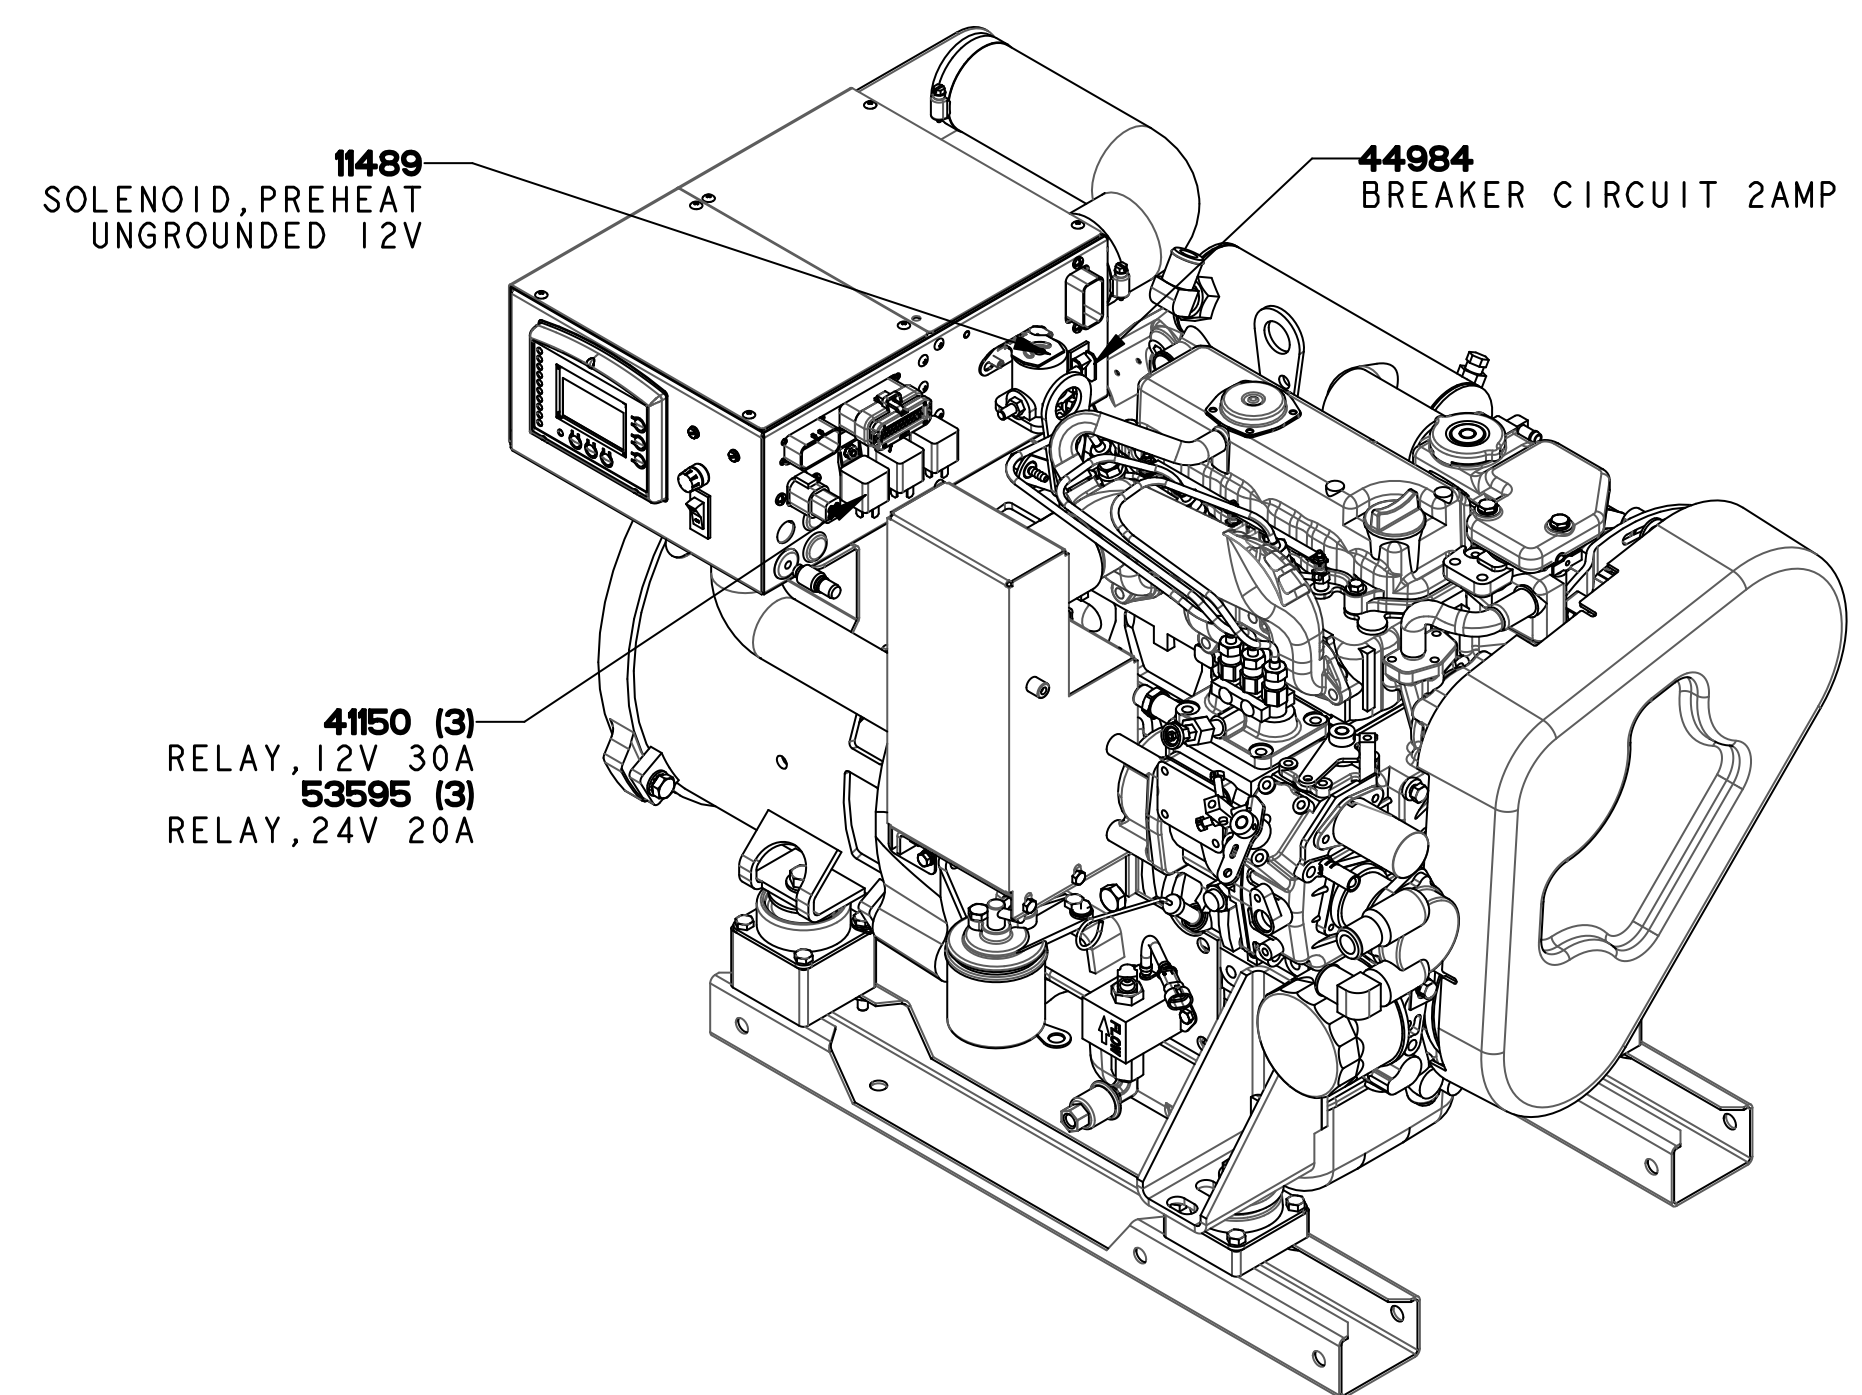

P/N	DESCRIPTION
53964	MANUAL, OPERATOR 22.0 EDE
54369	MANUAL, SERVICE 17-22 EDE
43268	MANUAL, INSTALL MARINE ENG/GEN
55013	KIT A 17.0 EDE
55014	KIT B 17.0 EDE
54372	FILTER, REMOTE OIL
55015	GASKET SET, UPPER 17.0 EDE
55016	GASKET SET, COMPLETE 17.0 EDE
55017	HOSE KIT 17.0 EDE

TOLERANCES (UNLESS OTHERWISE NOTED)		TITLE	
INCHES	MILLIMETERS	DGPARTS 17.0 EDE 100 STACKS	
.XX ± .02	X ± 1.0	17.0 EDE@60Hz; 13.5 EDE@50Hz	
.XXX ± .005	.X ± .5	DRAWN BY: GA DATE: 08/Dec/08	
CAST ± .03	.XX ± .13	APPROVED BY: DATE: ---	
FINISH: S		MATERIAL: ---	
DIMENSIONS		SCALE 0.170	
INCHES MILLIMETERS (WHEN APPLICABLE)		SIZE	DRAWING NUMBER
		SHT. 1 of 9	D 53962
			REV. C