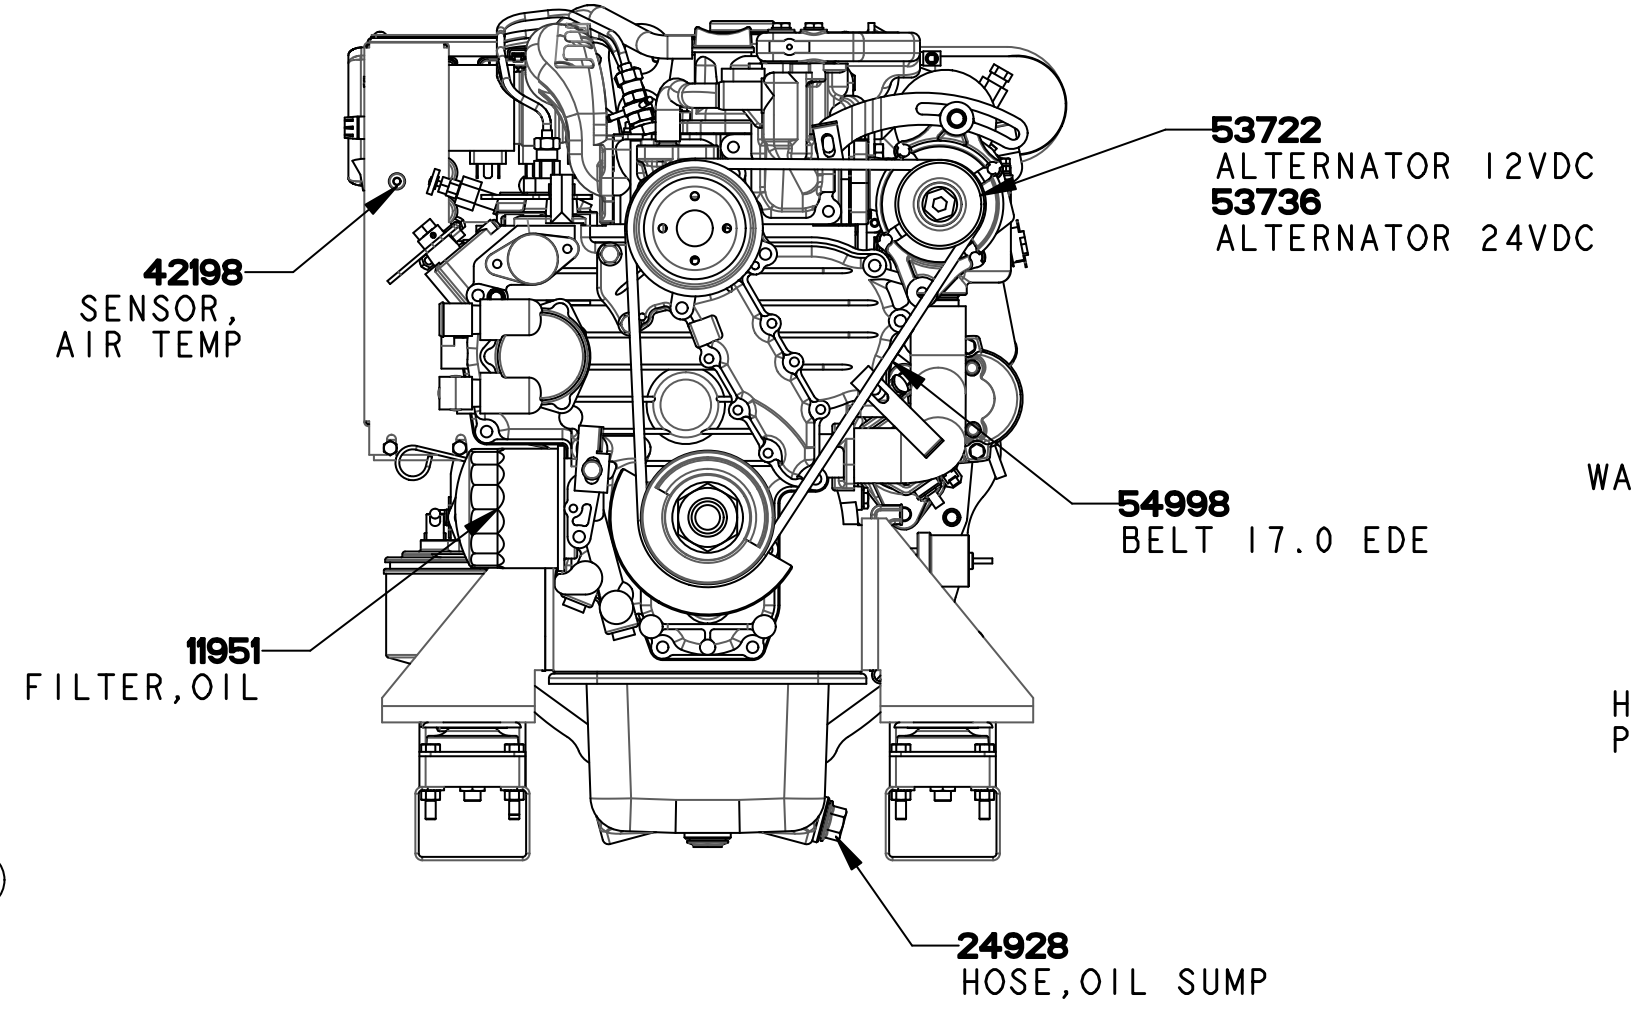

P/N	DESCRIPTION
53964	MANUAL, OPERATOR 22.0 EDE
54369	MANUAL, SERVICE 17-22 EDE
43268	MANUAL, INSTALL MARINE ENG/GEN
55013	KIT A 17.0 EDE
55014	KIT B 17.0 EDE
54372	FILTER, REMOTE OIL
55015	GASKET SET, UPPER 17.0 EDE
55016	GASKET SET, COMPLETE 17.0 EDE
55017	HOSE KIT 17.0 EDE

TOLERANCES (UNLESS OTHERWISE NOTED)		TITLE	
INCHES	MILLIMETERS	DGPARTS 17.0 EDE 100 STACKS	
.XX ± .02	X ± 1.0	17.0 EDE@60Hz; 13.5 EDE@50Hz	
.XXX ± .005	.X ± .5	DRAWN BY: GA DATE: 08/Dec/08	
CAST ± .03	.XX ± .13	APPROVED BY: DATE: ---	
FINISH: S		MATERIAL: ---	
DIMENSIONS		SCALE 0.170	
INCHES MILLIMETERS (WHEN APPLICABLE)		SIZE	DRAWING NUMBER
		SHT. 1 of 9	D 53962
			REV. C