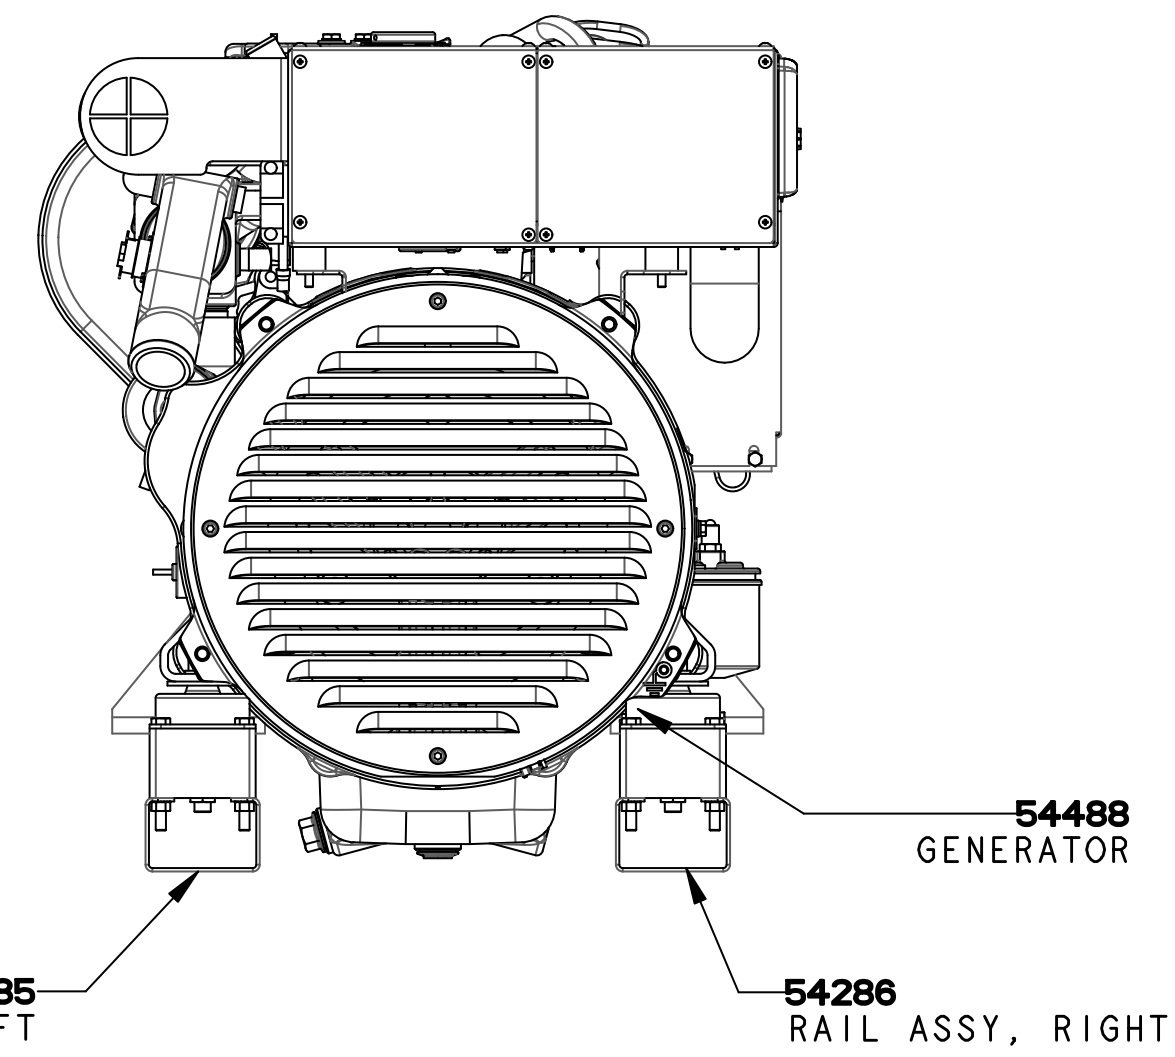

P/N	DESCRIPTION
53964	MANUAL, OPERATOR 22.0 EDE
54369	MANUAL, SERVICE 17-22 EDE
43268	MANUAL, INSTALL MARINE ENG/GEN
55013	KIT A 17.0 EDE
55014	KIT B 17.0 EDE
54372	FILTER, REMOTE OIL
55015	GASKET SET, UPPER 17.0 EDE
55016	GASKET SET, COMPLETE 17.0 EDE
55017	HOSE KIT 17.0 EDE

TOLERANCES (UNLESS OTHERWISE NOTED)		TITLE	
INCHES	MILLIMETERS	DGPARTS 17.0 EDE 100 STACKS	
.XX ± .02	X ± 1.0	17.0 EDE@60Hz; 13.5 EDE@50Hz	
.XXX ± .005	.X ± .5	DRAWN BY: GA DATE: 08/Dec/08	
CAST ± .03	.XX ± .13	APPROVED BY: DATE: ---	
FINISH: S		MATERIAL: ---	
DIMENSIONS		SCALE 0.170	
INCHES MILLIMETERS (WHEN APPLICABLE)		SIZE	DRAWING NUMBER
		SHT. 1 of 9	D 53962
			REV. C