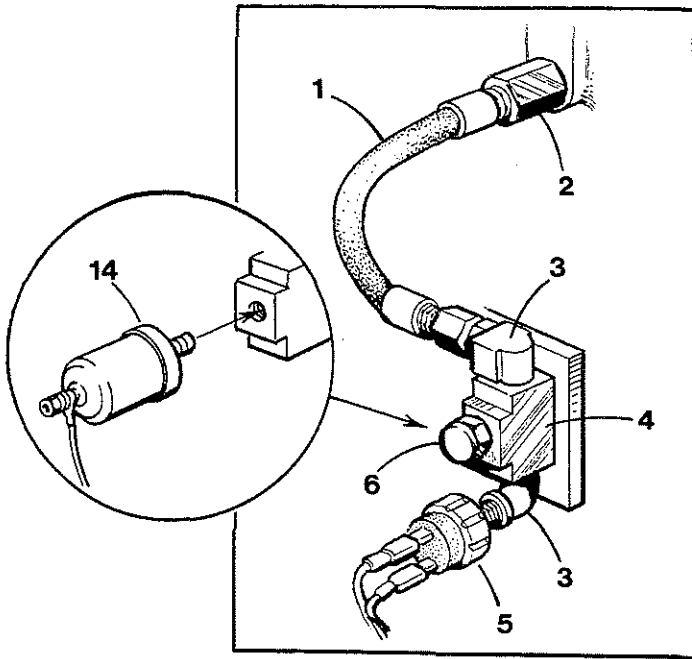

M3-20B Oil Pan Assembly Lube Oil Switch and Sender

M3-20B Oil Pan Assembly, Lube Oil Switch and Sender

<u>Key #</u>	<u>Part #</u>	<u>Description</u>	<u>Qty</u>
1	039385	Hose, Oil	1
2	024844	Adapter, 1/8 BSPT to 1/8 NPT	1
3	013340	Elbow, 1/8 NPT 90 Street (Brass)	2
4	032480	Bracket, Oil Pressure Sender	1
5	037323	Switch, Oil Pressure #5 - 1/8 2T	1
6	019369	Plug, Hex Head, 1/8 NPT (Brass)	1
7	301212	Dipstick	1
8	299967	O-Ring	1
9	200588	Strainer, Oil Pickup	1
10	016789	Capscrew, M8 x 16 DIN 933	1
11	302762	Gasket, Sump	1
12	035785	Capscrew, M6 x 12 JIS 6 w/Lockwasher	18
13	302761	Sump, Oil	1
14	024132	Sender, Oil Pressure (Optional with Admiral Panel)	1