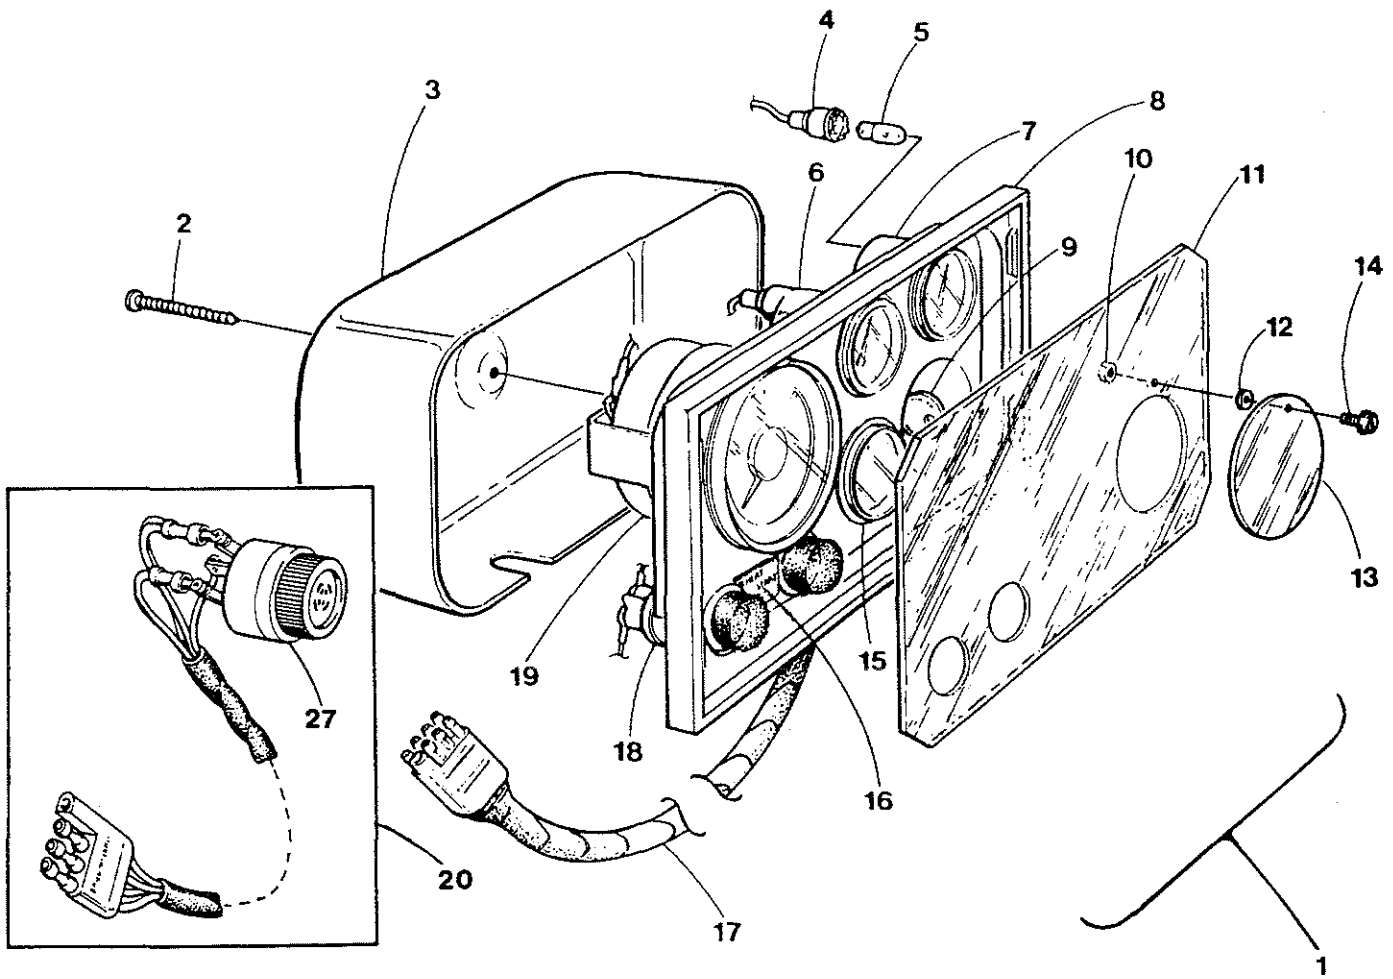

M3-20B Propulsion Instrument Panels

M3-20B Propulsion Instrument Panels

<u>Key #</u>	<u>Part #</u>	<u>Description</u>	<u>Qty</u>
1	200350	Panel, Admiral including Alarm & Senders	1
2	030913	Screw, Slotted Pan Head, 10 x 2 (Stainless Steel)	1
3	030119	Cover, Panel Rear	1
4	035118	Holder, Lamp Wedge Base	3
5	035114	Lamp, Instrument 12VDC Wedge Base	3
6	037601	Meter, Water Temperature	1
7	037603	Meter, Oil Pressure 100 PSI	1
8	033865	Panel, Plate	1
9	033693	Keyswitch, Off-On	1
10	030003	Nut, Nylon Locking 6-32	1
11	033684	Cover, Faceplate	1
12	030002	Spacer, Nylon	1
13	024996	Window, Keyswitch Cover	1
14	030001	Screw, Nylon 6-32 x 1/2 Washer Head	1
15	037605	Voltmeter, 12VDC	1
16	033682	Decal, Switch Identification	1
17	030148	Cable, Panel to Engine 8 Pin	1
18-1	033764	Switch, Pushbutton Start/Preheat	2
18-2	019031	Cap, Switch Cover Replacement	2
19	011917	Meter, Tachometer-Hour	1
20	036829	Assembly, Alarm	1
21	035825	Wire, Power to Meter Lamps	3
22	036844	Diagram, Wiring Engine w/Admiral Panel	1
23	200362	Panel, Captain	1
24	036590	Meter, Tachometer	1
25	036043	Panel, Plate	1
26-1	036479	Switch, Test	1
26-2	036490	Cap, Switch	1
27	013355	Buzzer, Alarm	1
28	030946	Plug, Nylon	1
29-1	024947	Lamp, 12VDC	3
29-2	036483	Holder, Lamp	3
30	036626	Harness, Panel to Engine 4 Pin	1
31	036627	Harness, Panel to Engine 8 Pin	1
32	036477	Assembly, Terminal-Diode	1
33	036544	Spacer, Terminal-Diode Assembly	2
34	036545	Screw, 6-32 x 3/4 Tapping SS	2
35	036467	Diagram, Wiring Engine w/Captain Panel	1
36	036630	Drawing, Template to Install Either Panel	1