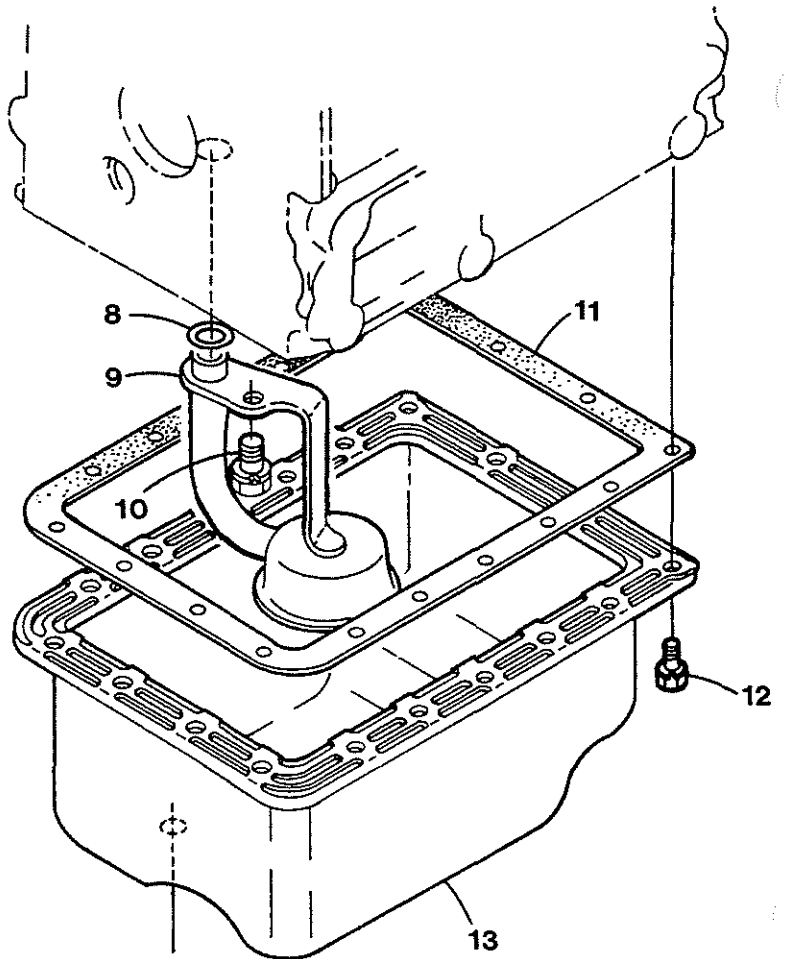

M3-20B Oil Pan Assembly Lube Oil Switch and Sender

M3-20B Oil Pan Assembly, Lube Oil Switch and Sender

<u>Key #</u>	<u>Part #</u>	<u>Description</u>	<u>Qty</u>
1	039385	Hose, Oil	1
2	024844	Adapter, 1/8 BSPT to 1/8 NPT	1
3	013340	Elbow, 1/8 NPT 90 Street (Brass)	2
4	032480	Bracket, Oil Pressure Sender	1
5	037323	Switch, Oil Pressure #5 - 1/8 2T	1
6	019369	Plug, Hex Head, 1/8 NPT (Brass)	1
7	301212	Dipstick	1
8	299967	O-Ring	1
9	200588	Strainer, Oil Pickup	1
10	016789	Capscrew, M8 x 16 DIN 933	1
11	302762	Gasket, Sump	1
12	035785	Capscrew, M6 x 12 JIS 6 w/Lockwasher	18
13	302761	Sump, Oil	1
14	024132	Sender, Oil Pressure (Optional with Admiral Panel)	1