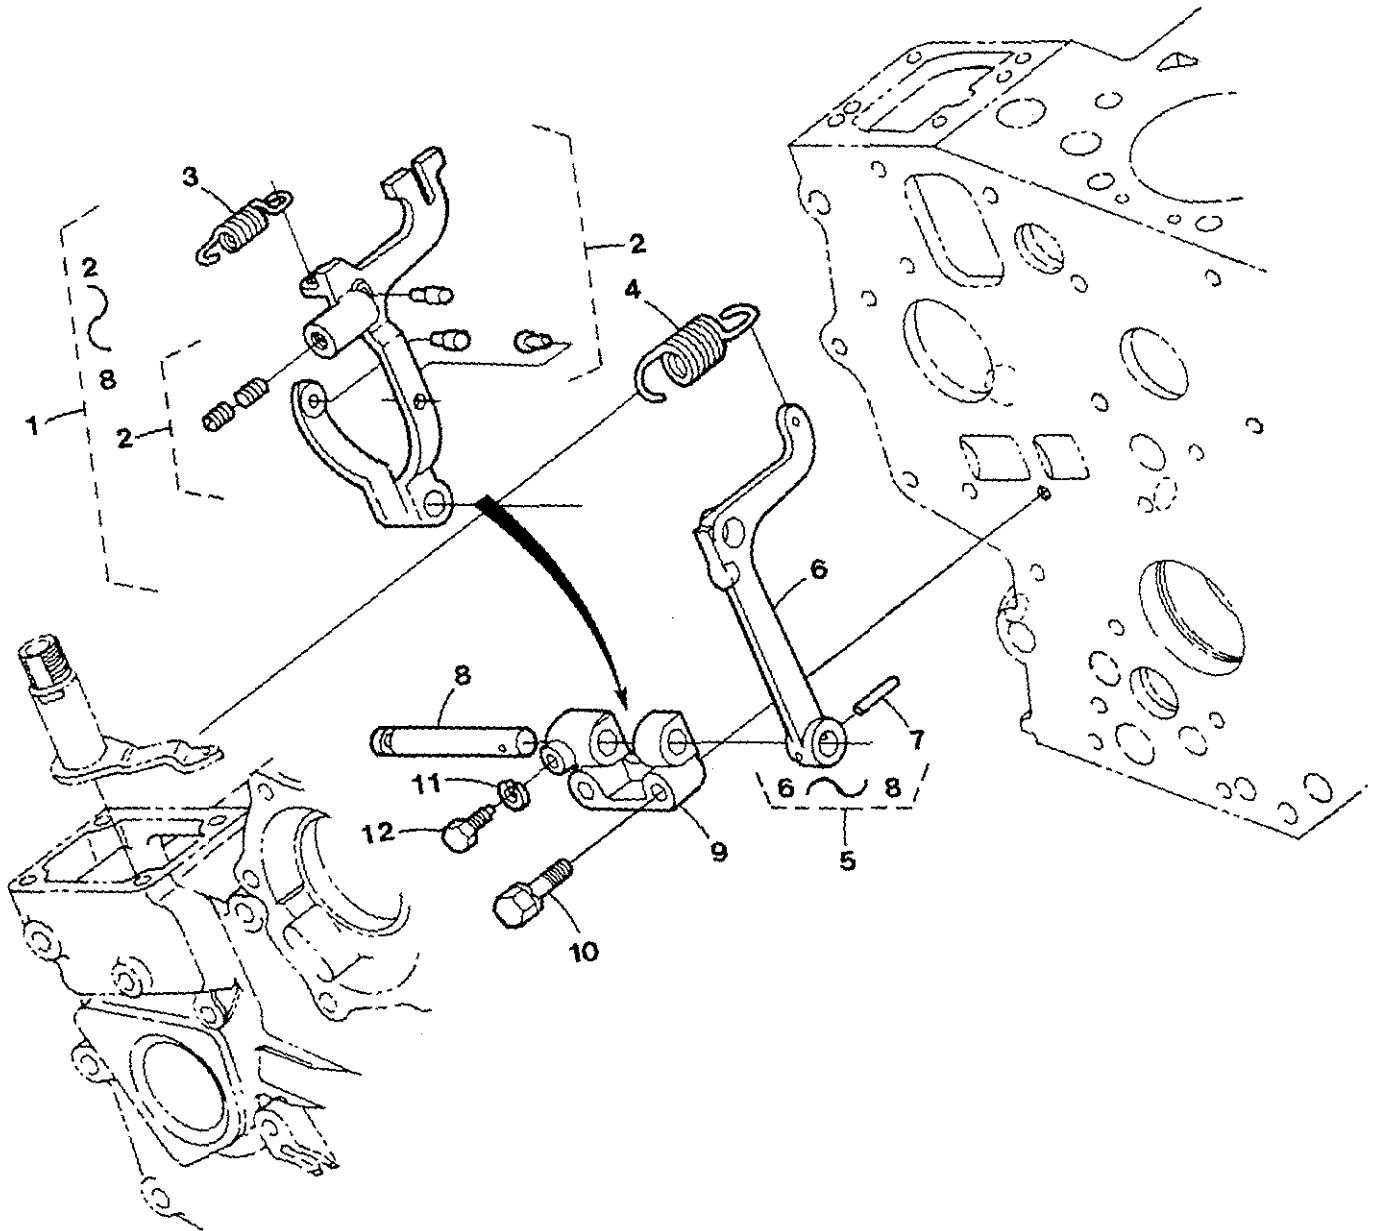

M3-20B Governor / Idler Assembly

M3-20B Governor / Idler Assembly

<u>Key #</u>	<u>Part #</u>	<u>Description</u>	<u>Qty</u>
1	301327	Lever, Engine Stop	1
2	301588	Pin, Spring	1
3	301594	Nut, Speed Control	2
4	301328	Spring, Throttle	1
5	200576	Lever, Throttle	1
6	301593	Sleeve	1
7	302750	O-Ring	1
8	299365	Capscrew, M6 x 18 JIS	4
9	301241	Gasket, Rocker Cover Stud	4
10	301591	Plate, Throttle	1
11	298826	Bolt, Stop Lever	2
12	015812	Nut, M6 DIN 934	3
13	301325	Gasket, Throttle Plate	1
14	301592	Lever, Governor	1
15	301496	O-Ring	1
16	200616	Shaft, Throttle Lever	1
17	301576	Assembly, Idler Adjusting Bolt	1
18	301575	Assembly, Idler Screw	1
19	298659	Gasket	2
20	301493	Nut, Hex, M-25	1
21	301578	Nut, Cap	1
22	301416	Nut, Cap	1
23	038500	Capscrew, M6 x 16 JIS w/Lockwasher	2
24	302744	Cover, Fuel Pump	1
25	302745	Gasket, Injection Pump	1
26	302485	Cap, Adjusting Bolt	1
27	302746	Nut, Cap	1
28	301581	Nut, Hex	1
29	301580	Bolt, Adjusting	1

M3-20B Governor Assembly

M3-20B Governor Assembly

<u>Key #</u>	<u>Part #</u>	<u>Description</u>	<u>Qty</u>
1	200570	Assembly, Governor Lever	1
2	200569	Assembly, Fork Lever	1
3	301301	Spring, Start	1
4	302747	Spring, Governor	1
5	301324	Assembly, Fork Lever	1
6	301586	Lever, Fork	1
7	301588	Pin, Spring	1
8	301587	Shaft, Fork Lever	1
9	301589	Holder, Fork Lever	1
10	301590	Capscrew, M6 x 35 JIS 7 w/Lockwasher	2
11	031780	Lockwasher, M5 DIN 127	1
12	200565	Bolt, Governor	1