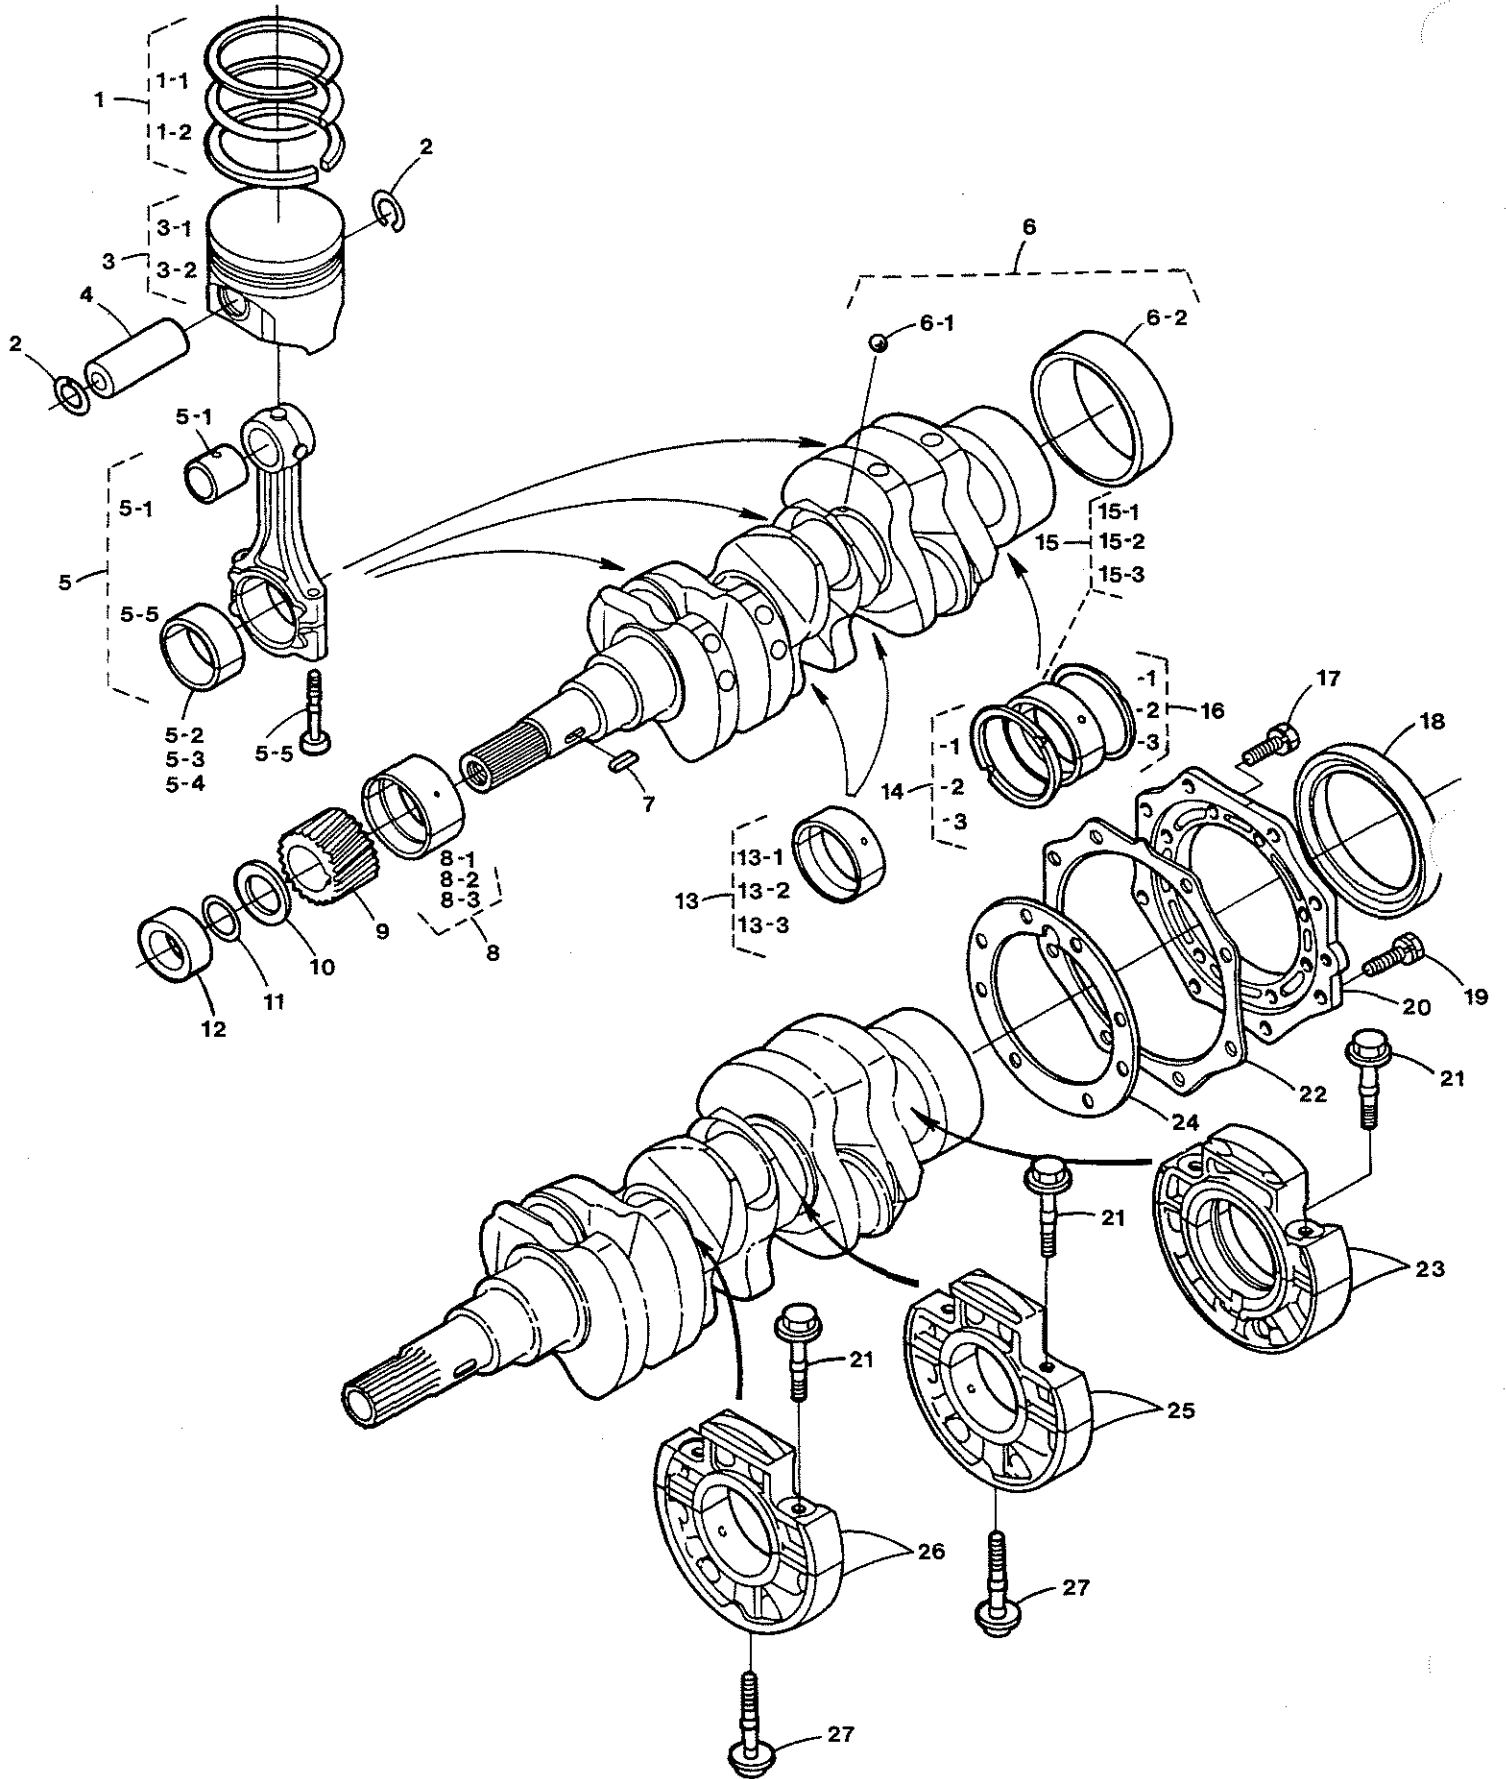

M3-20B Piston, Crankshaft and Main Bearings

M3-20B Piston, Crankshaft and Main Bearings

<u>Key #</u>	<u>Part #</u>	<u>Description</u>	<u>Qty</u>
1		Piston Ring Set (Includes 1-1 or 1-2)	3
1-1	200598	Assembly, Piston Ring, Standard	3
1-2	200581	Assembly, Piston Ring, .25	3
2	299490	Cir-clip, Piston Pin	6
3		Piston (Includes Key No. 3-1 or 3-2)	3
3-1	200582	Piston, Standard	3
3-2	200584	Piston, .25	3
4	200583	Pin, Piston	3
5	200586	Assembly, Connecting Rod (Includes Key No. 5-1 or 5-2)	3
5-1	200585	Bushing, Connecting Rod	3
5-2	200587	Bearing, Connecting Rod Set, Standard	3
5-3	301639	Bearing, Connecting Rod Set, .2 MM	3
5-4	301640	Bearing, Connecting Rod Set, .4 MM	3
5-5	302726	Bolt, Connecting Rod	6
6	200610	Assembly, Crankshaft (Includes Key Nos. 6-1 & 6-2)	1
6-1	200563	Ball	3
6-2	300813	Bushing, Crankshaft	1
7	299549	Key, Feather	1
8		Bearing, Crankshaft (Includes Key No. 8-1, 8-2 or 8-3)	1
8-1	301282	Bearing, Main Standard	1
8-2	301641	Bearing, Main, 0.2MM	1
8-3	301642	Bearing, Main, 0.4MM	1
9	301281	Gear, Crankshaft	1
10	302731	Slinger, Oil	1
11	301289	O-Ring	1
12	301287	Collar, Crankshaft	1
13		Bearing, Crankshaft (Includes Key No. 13-1, 13-2 or 13-3)	1
13-1	200605	Bearing, Crankshaft, Standard	2
13-2	301645	Bearing, Crankshaft, .2MM	2
13-3	301646	Bearing, Crankshaft, .4MM	2
14		Thrustwasher (Includes Key No. 14-1, 14-2 or 14-3)	1
14-1	299503	Thrustwasher, Standard	2
14-2	301649	Thrustwasher, .2MM	2
14-3	301650	Thrustwasher, .4MM	2
15		Bearing, Crankshaft (Includes Key No. 15-1, 15-2 or 15-3)	1
15-1	200604	Bearing, Crankshaft, Standard	1
15-2	300754	Bearing, Crankshaft, .2	1
15-3	300755	Bearing, Crankshaft, .4	1
16		Thrustwasher (Includes Key No. 16-1, 16-2 or 16-3)	1
16-1	299502	Thrustwasher, Standard	2
16-2	301647	Thrustwasher, .2MM	2
16-3	301648	Thrustwasher, .4MM	2
17	018804	Capscrew, M6 x 20 DIN 933	8
18	301231	Seal, Oil	1
19		Bolt	8
20	301228	Cover, Bearing Case	1
21	302698	Bolt, Bearing Case	6
22	301229	Gasket, Oil Seal Flange Rear	1
23	200578	Assembly, Main Bearing Case	1
24	301227	Gasket, Oil Seal Flange Rear	1
25	200600	Assembly, Main Bearing Case	1
26	200577	Assembly, Main Bearing Case	1
27	301235	Bolt, Bearing Case	2