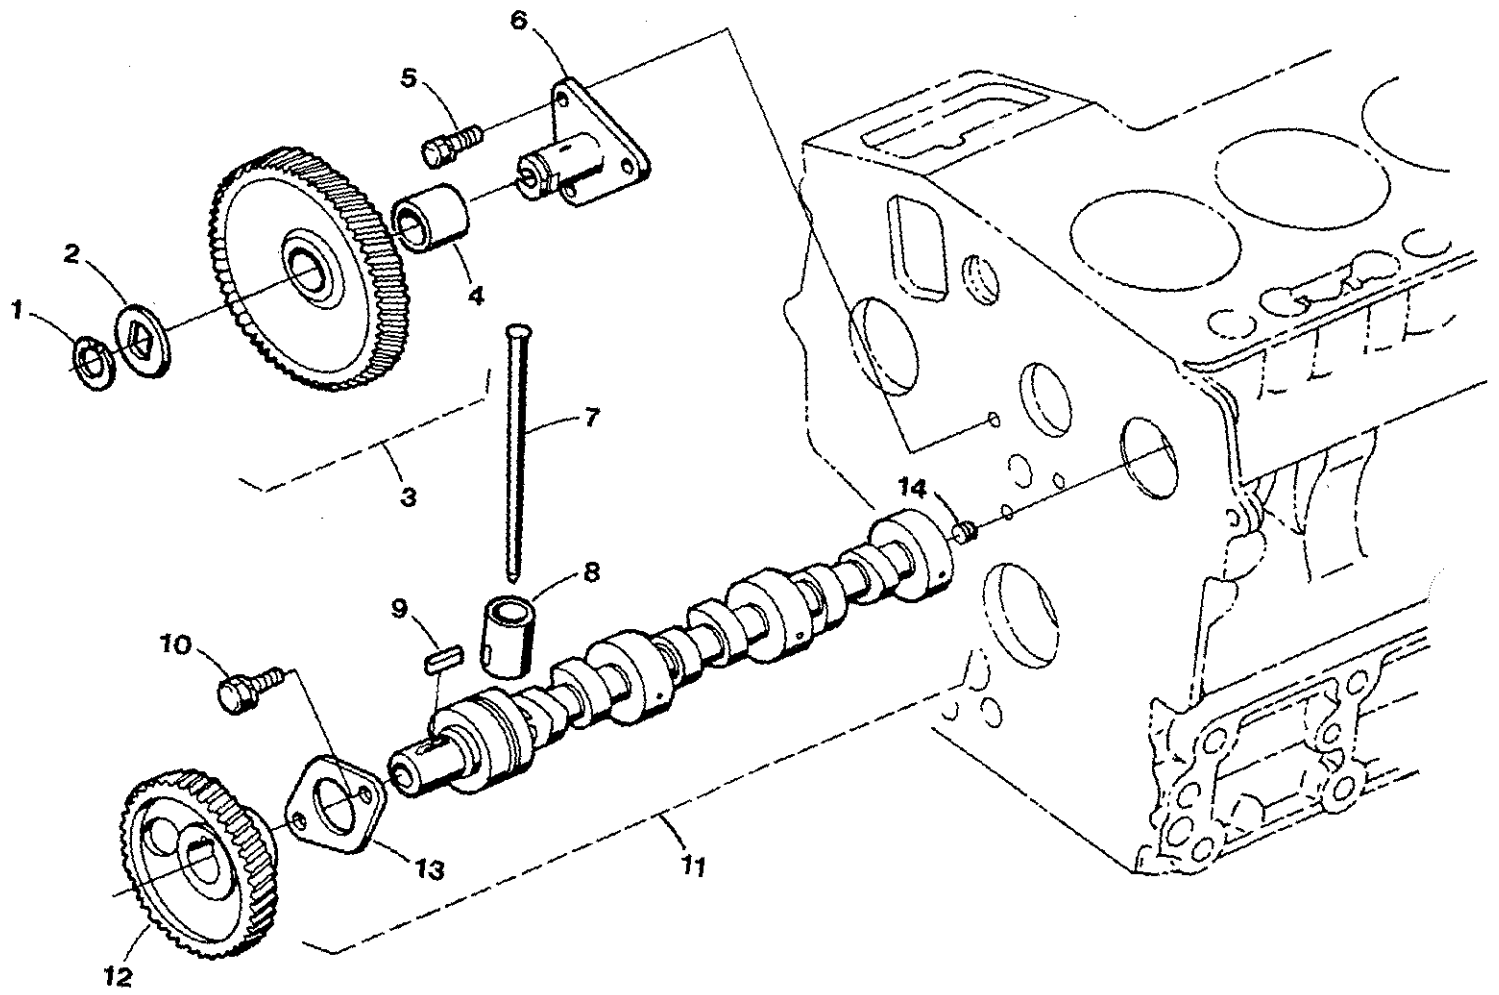

M3-20B Camshaft Assembly

M3-20B Camshaft Assembly

<u>Key #</u>	<u>Part #</u>	<u>Description</u>	<u>Qty</u>
1	302718	Ring, Retaining	1
2	302717	Collar, Idler Gear	1
3	302714	Assembly, Idler Gear	1
4	200568	Bushing, Idler Gear	1
5	035799	Capscrew, M 6 x 14 JIS w/Lockwasher	3
6	302719	Shaft, Idler Gear	1
7	200579	Pushrod	6
8	301261	Tappet	6
9	301568	Key, Feather	1
10	035785	Capscrew, M 6 x 12 JIS w/Lockwasher	2
11	200611	Assembly, Camshaft	1
12	200612	Gear, Camshaft	1
13	301569	Stopper, Camshaft	1
14	301713	Set Screw	1