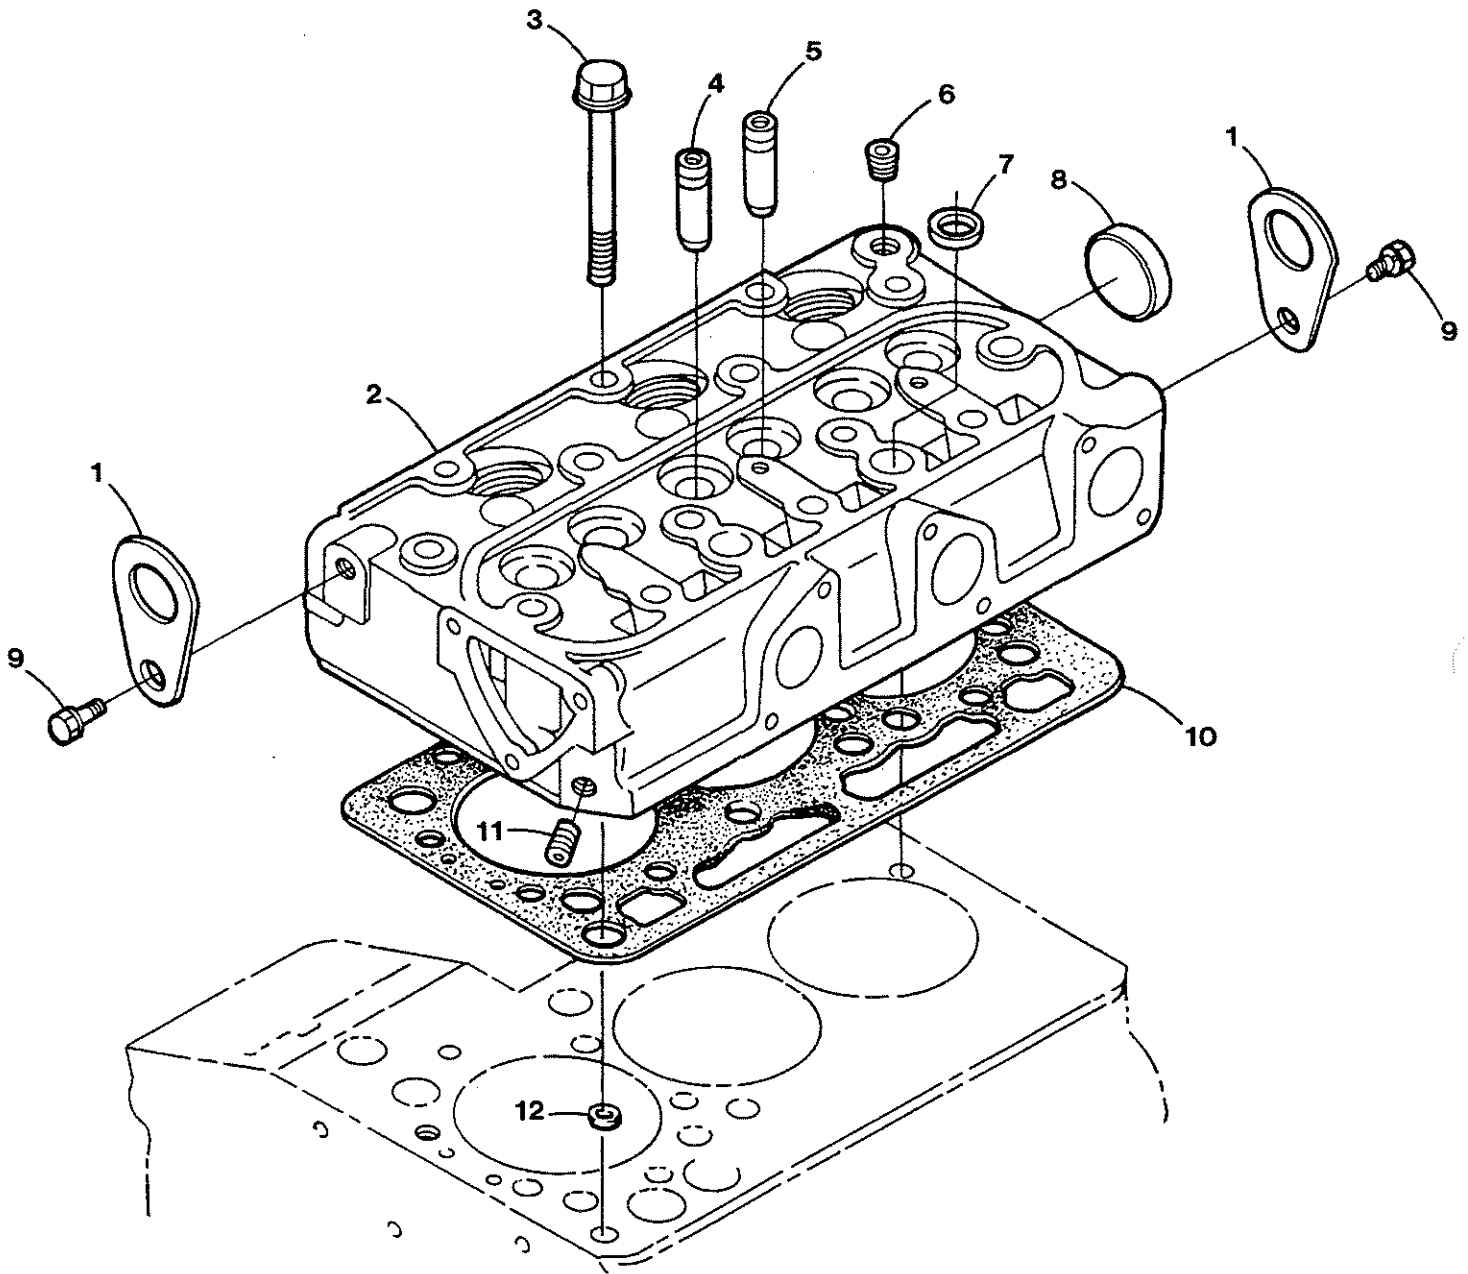

M3-20B Cylinder Head Assembly

M3-20B Cylinder Head Assembly

<u>Key #</u>	<u>Part #</u>	<u>Description</u>	<u>Qty</u>
1	301549	Eye, Lifting	2
2	200615	Assembly, Cylinder Head (Includes Key Nos. 4 thru 8, 11 & 12)	1
3	301217	Bolt, Cylinder Head	14
4	301214	Guide, Intake Valve	3
5	301215	Guide, Exhaust Valve	3
6	301550	Plug	1
7	302690	Plug, Expansion	2
8	299906	Plug, Expansion, 30MM DIN 443 (Brass)	1
9	016789	Capscrew, M8 x 16 DIN 933	2
10	200613	Gasket, Cylinder Head	1
11	302593	Plug	1
12	299362	O-Ring	1