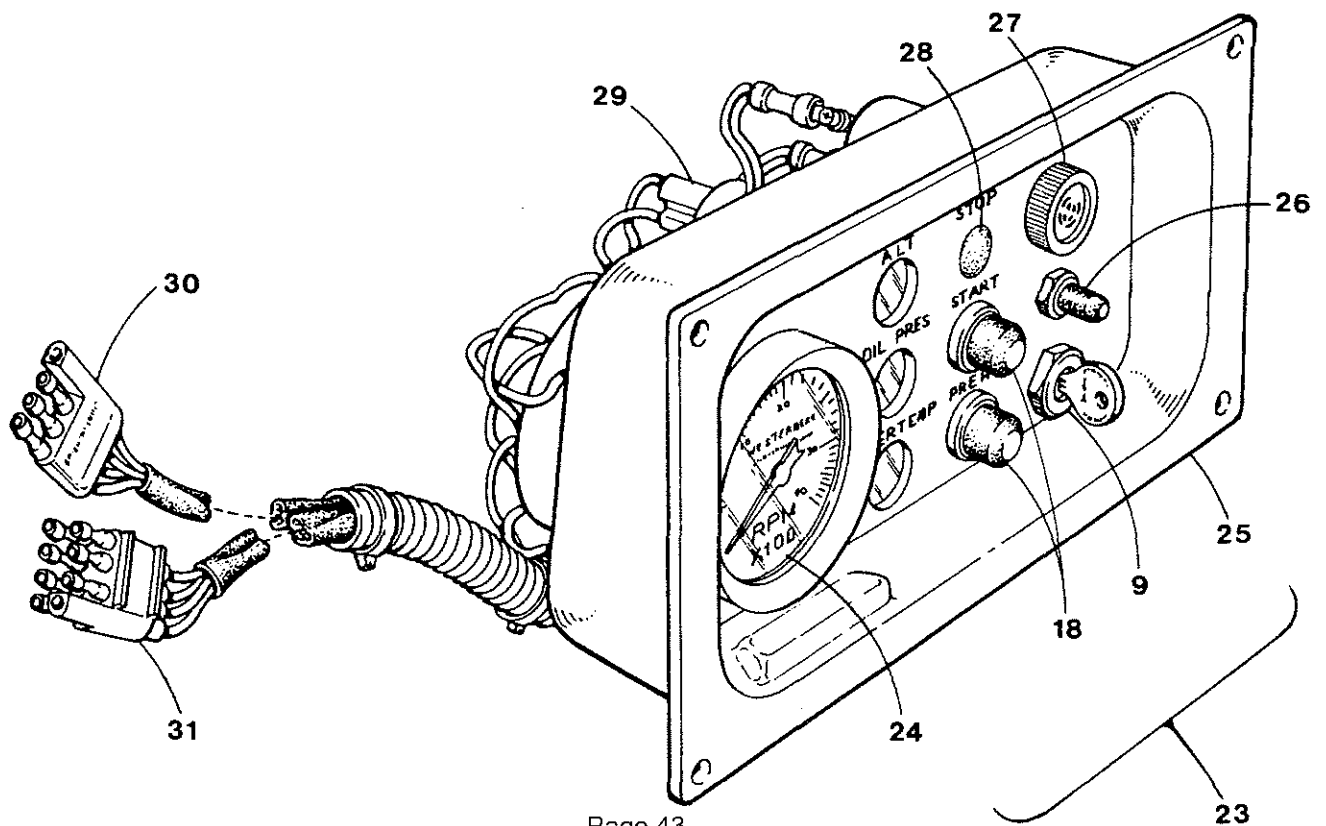

M3-20B Propulsion Instrument Panels

M3-20B Propulsion Instrument Panels

<u>Key #</u>	<u>Part #</u>	<u>Description</u>	<u>Qty</u>
1	200350	Panel, Admiral including Alarm & Senders	1
2	030913	Screw, Slotted Pan Head, 10 x 2 (Stainless Steel)	1
3	030119	Cover, Panel Rear	1
4	035118	Holder, Lamp Wedge Base	3
5	035114	Lamp, Instrument 12VDC Wedge Base	3
6	037601	Meter, Water Temperature	1
7	037603	Meter, Oil Pressure 100 PSI	1
8	033865	Panel, Plate	1
9	033693	Keyswitch, Off-On	1
10	030003	Nut, Nylon Locking 6-32	1
11	033684	Cover, Faceplate	1
12	030002	Spacer, Nylon	1
13	024996	Window, Keyswitch Cover	1
14	030001	Screw, Nylon 6-32 x 1/2 Washer Head	1
15	037605	Voltmeter, 12VDC	1
16	033682	Decal, Switch Identification	1
17	030148	Cable, Panel to Engine 8 Pin	1
18-1	033764	Switch, Pushbutton Start/Preheat	2
18-2	019031	Cap, Switch Cover Replacement	2
19	011917	Meter, Tachometer-Hour	1
20	036829	Assembly, Alarm	1
21	035825	Wire, Power to Meter Lamps	3
22	036844	Diagram, Wiring Engine w/Admiral Panel	1
23	200362	Panel, Captain	1
24	036590	Meter, Tachometer	1
25	036043	Panel, Plate	1
26-1	036479	Switch, Test	1
26-2	036490	Cap, Switch	1
27	013355	Buzzer, Alarm	1
28	030946	Plug, Nylon	1
29-1	024947	Lamp, 12VDC	3
29-2	036483	Holder, Lamp	3
30	036626	Harness, Panel to Engine 4 Pin	1
31	036627	Harness, Panel to Engine 8 Pin	1
32	036477	Assembly, Terminal-Diode	1
33	036544	Spacer, Terminal-Diode Assembly	2
34	036545	Screw, 6-32 x 3/4 Tapping SS	2
35	036467	Diagram, Wiring Engine w/Captain Panel	1
36	036630	Drawing, Template to Install Either Panel	1