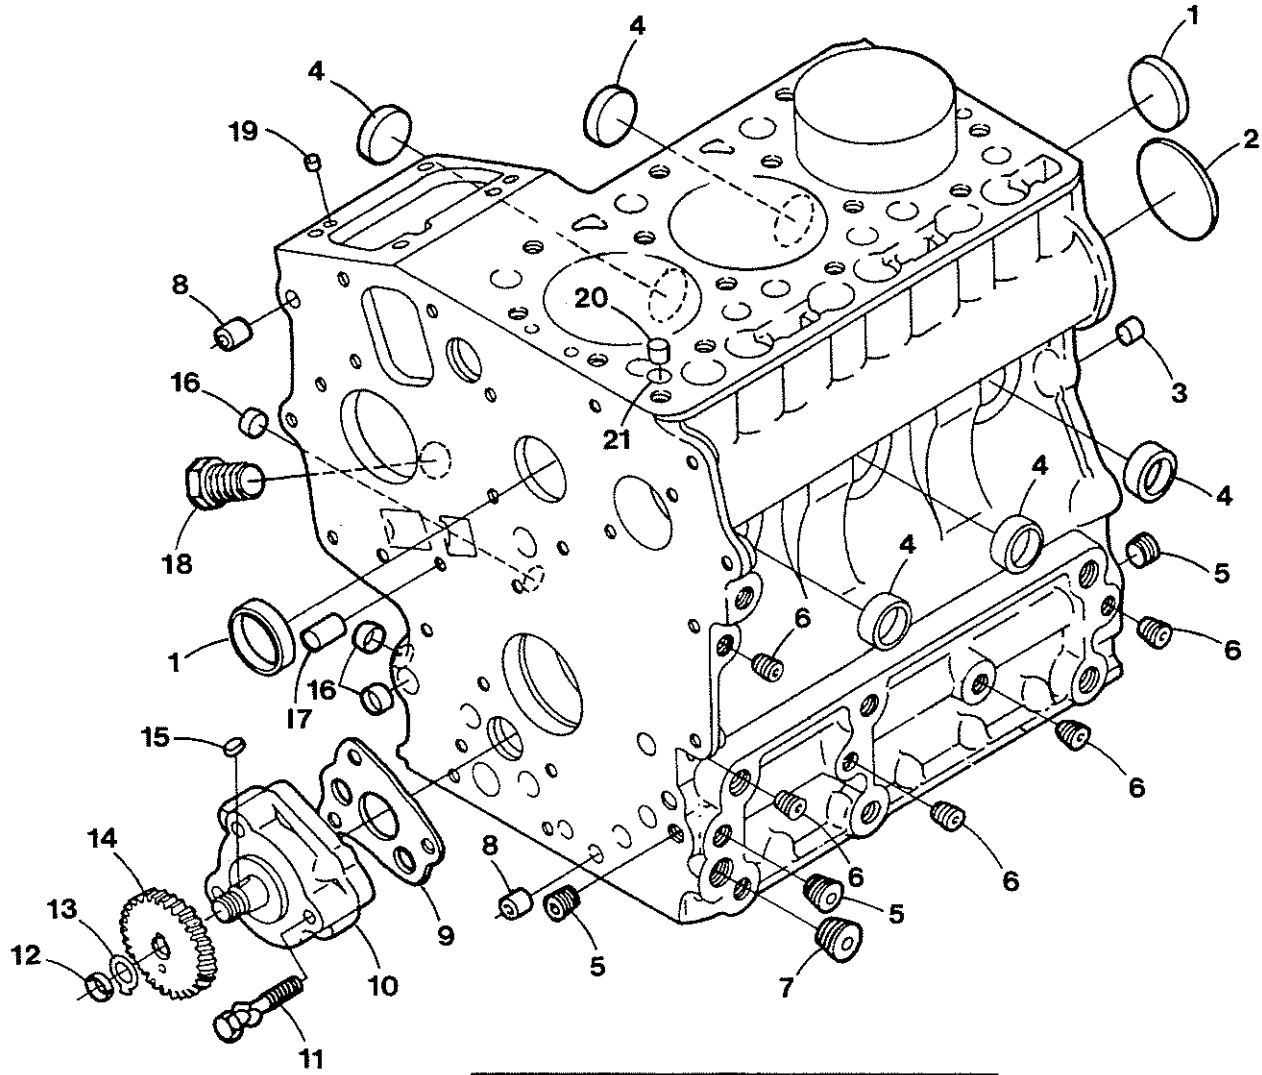

WESTERBEKE UNIVERSAL

M3-20B Marine Diesel Engine

TABLE OF CONTENTS

PAGE	DESCRIPTION
1	Cylinder Block Assembly
3	Oil Pan Assembly, Lube Oil Switch and Sender
5	Cylinder Head Assembly
7	Gear Case Assembly
9	Piston, Crankshaft and Main Bearings
11	Cylinder Head Cover and Air Intake
13	Exhaust Manifold and Heat Exchanger
15	Fuel Injection Pump and Fuel Camshaft
17	Valve Rocker Arm Assembly
19	Camshaft Assembly
21	Governor/Idler Assembly
23	Hozzle Holder and Injectors
25	Governor Assembly
27	Cooling System
29	Raw Water Pump
31	Fuel Filter and Oil Drain Hose Systems
33	Flywheel and Starter Assembly
35	Bell Housing and Transmission
37	Alternator Assembly
39	Throttle Assembly
41	Electrical System
43	Propulsion Instrument Panels
45	Miscellaneous
47	Numerical Part Index

M3-20B Cylinder Block Assembly

M3-20B Cylinder Block Assembly

<u>Key #</u>	<u>Part #</u>	<u>Description</u>	<u>Qty</u>
1	301201	Plug, Expansion	2
2	302429	Plug, Expansion	1
3	299360	Pin, Straight	2
4	200597	Plug	5
5	302587	Plug	3
6	302589	Plug	5
7	302588	Plug	1
8	300716	Pin, Pipe	2
9	200589	Gasket, Oil Pump	1
10	301203	Assembly, Oil Pump	1
11	301545	Capscrew M12	3
12	302684	Nut, Hex	1
13	299413	Washer, Claw	1
14	301205	Gear, Oil Pump Drive	1
15	298820	Key, Feather	1
16	200596	Plug	3
17	301547	Pin, Pipe	2
18	013341	Plug, 1/4 NPT, Hex Head (Brass)	1
19	301543	Pin, Straight	2
20	301485	Pin, Pipe	1
21	299362	O-Ring	1
22	303030	Mount, Front Right	1
	303031	Mount, Front Left (Not Shown)	1
23	040966	Nut, Jam, M16 Self-Locking	5
24	031828	Washer, Flat 5/8 SAE Steel	2
25	040510	Isolator, Marine, 75-130 LB	2
26	024952	Capscrew, M10x1.25x25 DIN 961	6
27	019262	Lockwasher, M10 DIN 127	6