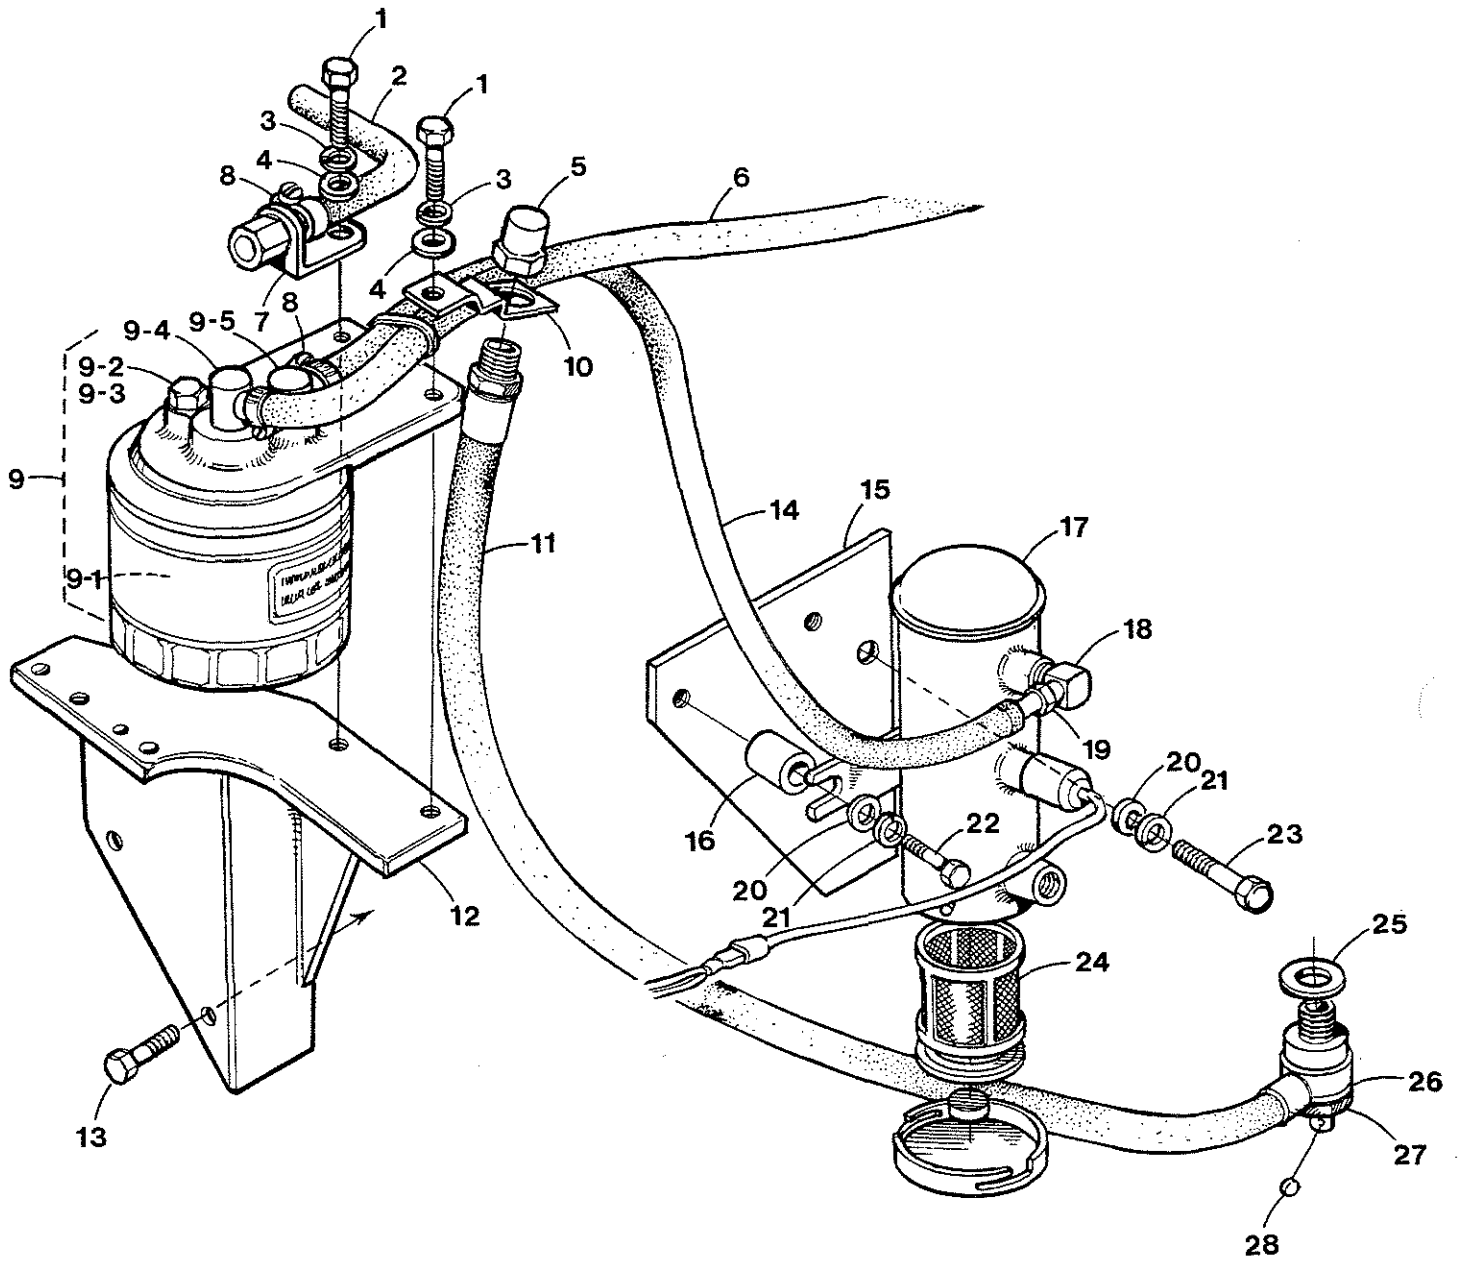

M3-20B Fuel Filter and Oil Drain Hose Systems

M3-20B Fuel Filter and Oil Drain Hose Systems

<u>Key #</u>	<u>Part #</u>	<u>Description</u>	<u>Qty</u>
1	031555	Capscrew, 5/16 NCx1	2
2	036869	Hose, Fuel, 3/16 ID USCG Type A (6 Inches Required)	1
3	031758	Lockwasher, Split 5/16	2
4	031759	Washer, Flat 5/16	2
	037454	Assembly, Oil Sump Pump Drain Hose (Includes Key No's 5, 10, 11, 27, 28, 29 and 30)	1
5	024905	Cap, 1/4NPT (Brass)	1
6	039140	Hose, Fuel 5/16 ID USCG Type A (10 Inches Required)	1
7	300941	Assembly, Fuel Return Connector	1
8	017298	Clamp, Hose 06	2
9	298853	Assembly, Fuel Filter	1
9-1	298854	Element, Filter	1
9-2	299855	Plug, Fuel Filter Bleed	1
9-3	299856	O-Ring	1
9-4	200654	Connector, Fuel Filter	1
9-5	200653	Connector, Fuel Filter	1
10	024922	Bracket, Sump Drain Hose	1
11	030848	Hose, Sump Drain	1
12	303032	Bracket, Fuel Filter	1
13	021558	Capscrew, M8 x 35 DIN 933	2
14	039140	Hose, Fuel 5/16 ID USCG Type A (11 Inches Required)	1
15	200252	Bracket, Lift Pump	1
16	021885	Spacer	2
17	301385	Pump, Lift 12VDC	1
18	022513	Elbow, Male 1/8 NPT x 5/16	1
19	021485	Adapter, 5/16 Tube 1/2 x 20 Male SW	1
20	031753	Washer, Flat 1/4 SAE (Steel)	4
21	031752	Lockwasher, Split 1/4 MED (Steel)	4
22	031506	Capscrew, 1/4 NC x 1-1/4"	2
23	031505	Capscrew, 1/4 NC x 1"	2
24	300128	Filter, Lift Pump	1
25	036647	Washer, Flat 1"	1
26	036493	Washer, 1.00 OD, 0.708 ID	1
27	036823	Bolt, Banjo-Sump M12x1.25	1
28	037393	Seal, Lead Wire	1