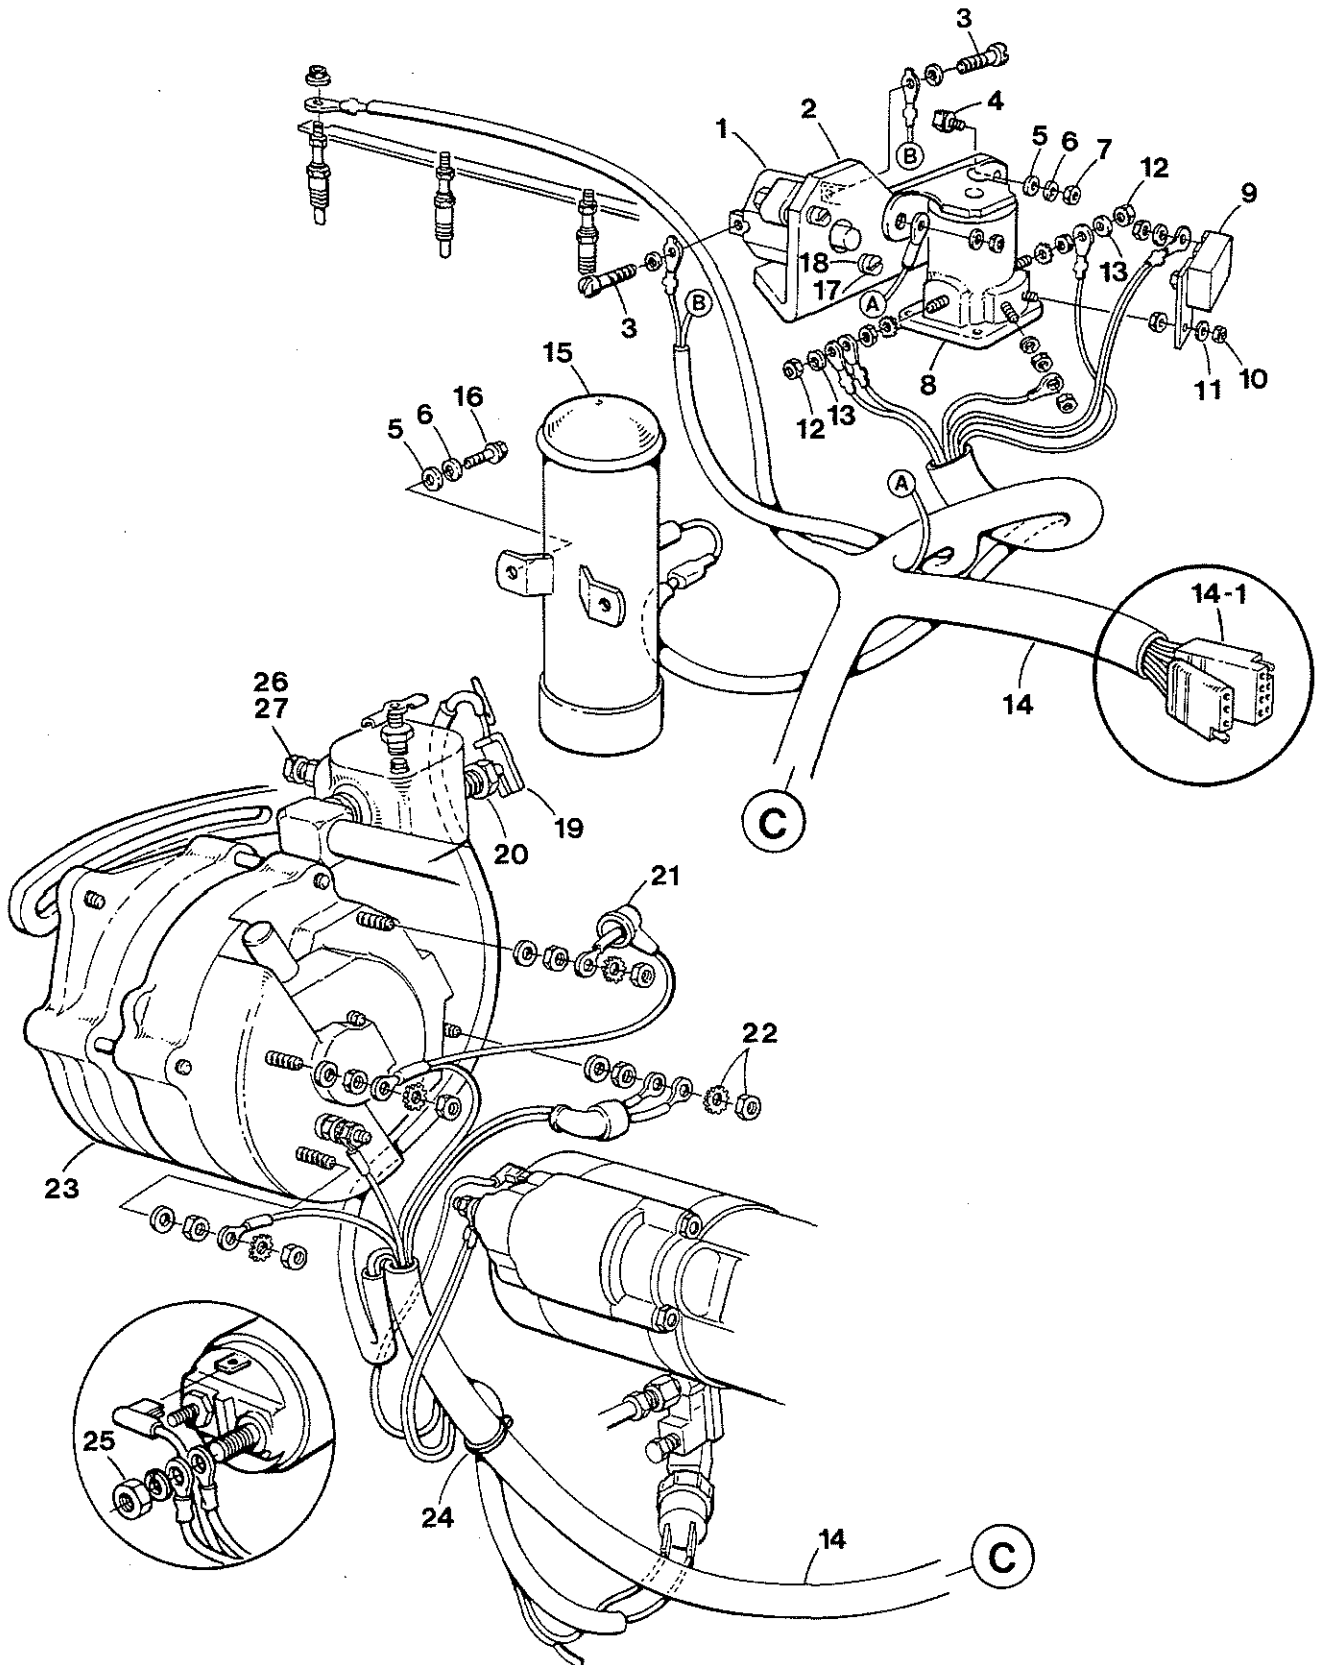

M3-20B Electrical System

M3-20B Electrical System

<u>Key #</u>	<u>Part #</u>	<u>Description</u>	<u>Qty</u>
1	024683	Breaker, Circuit 20 AMP	1
2	200257	Bracket, Breaker Solenoid	1
3	031861	Screw, Binding Head, 8-32 x 1/4 (Stainless Steel)	2
4	031503	Capscrew, 1/4 NC x 3/4	2
5	031753	Washer, Flat 1/4 SAE (Steel)	4
6	031752	Lockwasher, Split 1/4 MED (Steel)	6
7	031750	Nut, Hex, 1/4 - 20 MED (Steel)	2
8	024639	Solenoid, 12VDC, 35AMP, Grounded	1
9	036563	Assembly, Circuit Breaker 10AMP	1
10	031847	Nut, Hex, 10-32 Machine (Stainless Steel)	2
11	031849	Lockwasher, Split 10 MED (Stainless Steel)	2
12	031760	Nut, Hex 5/16 x 24 (Steel)	2
13	031758	Lockwasher, Split 5/16 MED (Steel)	3
14-1	200260	Harness, Marine	1
14-2	200268	Harness, Catalina	1
15	301385	Pump, Lift 12VDC	1
16	031506	Capscrew, 1/4 NC x 1-1/4	2
17	043480	Screw, Hex Washer Head, 8-32 x 7/8	2
18	031843	Washer, Flat 8	2
19	030125	Switch, Water Temperature, NO, 1/8 NPT	1
20	037453	Bushing, Switches 1/4 NPT x 1/8 NPT	1
21	303109	Boot, Alternator	2
22	031904	Nut, Hex, 10-24 KEPS (Stainless Steel)	2
23-1	042848	Alternator, 12VDC	1
23-2	300746	Alternator, 72AMP (Optional)	1
24	023809	Tiewrap, 7.25 LG	10
25	018242	Nut, Hex, M8 DIN 934	1
26-1	035109	Sender, Water Temperature 1/8 NPT (Catalina only)	1
26-2	019369	Plug, Hex Head, 1/8 NPT (Brass)	1
27	031847	Nut, Hex 10-32 (Stainless Steel)	1