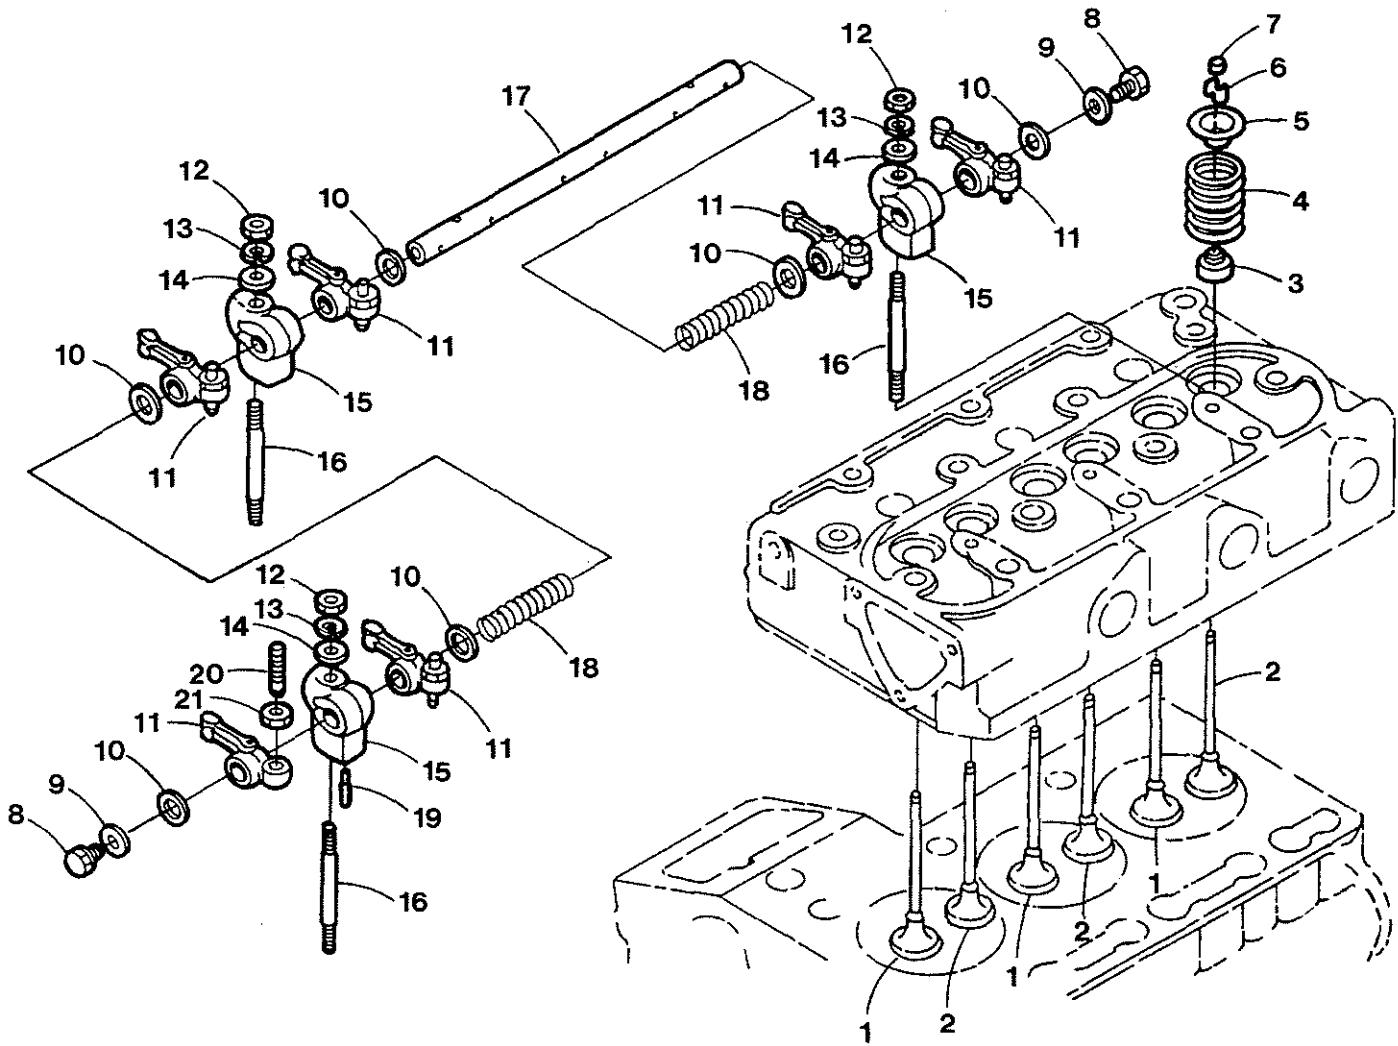

M3-20B Fuel Injection Pump and Fuel Camshaft

M3-20B Fuel Injection Pump and Fuel Camshaft

<u>Key #</u>	<u>Part #</u>	<u>Description</u>	<u>Qty</u>
1	301749	Screw, Bleed	1
2	301750	Washer, Bleed Screw	1
3	301751	Bolt, Banjo	1
4	301752	Washer, Banjo	2
5	301314	Banjo, Injection Pump	1
6	039874	Capscrew, M6 x 20 DIN 912	2
7	031783	Lockwasher, M6 DIN 127	4
8	200695	Gasket, Injector	1
10	301313	Nut, Cap	2
11	200572	Assembly, Injection Pump	1
12	200574	Shim, Injection Pump .25MM	1
	200573	Shim, Injection Pump .20MM (Not shown)	1
13	200575	Shim, Injection Pump .30MM	1
14	301312	Stud	2
	200603	Assembly, Fuel Camshaft (Includes Key No.'s 15 thru 27)	1
15	301320	Ring, Retaining (External)	1
16	301319	Ball Bearing	1
17	302782	Camshaft, Fuel	1
18	299549	Key, Feather	1
19	301317	Ball Bearing	1
20	301574	Stopper, Fuel Cam	1
21	035785	Capscrew, M6 x 12 JIS w/Lockwasher	2
22	300198	Cir-Clip, Governor Sleeve	1
23	301572	Case, Governor Ball Bearing	1
24	301573	Ball, Governor	32
25	301571	Sleeve, Governor	1
26	299534	Ball	8
27	200590	Gear, Injection Pump	1

M3-20B Valve Rocker Arm Assembly

M3-20B Valve Rocker Arm Assembly

<u>Key #</u>	<u>Part #</u>	<u>Description</u>	<u>Qty</u>
1	301246	Valve, Intake	3
2	301247	Valve, Exhaust	3
3	200564	Seal, Valve Stem	6
4	301248	Spring, Valve	6
5	301249	Retainer, Spring	6
6	301250	Collet, Valve Spring	6
7	301251	Cap, Valve	6
8	301256	Capscrew, M6 x 10 JIS 7 w/Lockwasher	2
9	301255	Washer, Plain	2
10	200614	Washer, Rocker Shaft	6
11	301260	Arm, Rocker (Includes Key No's. 12 and 13)	6
12	015812	Nut, Hex, M6 DIN 934	3
13	031783	Lockwasher, M 6 DIN 127	3
14	031784	Washer, M6 DIN 125	3
15	301257	Bracket, Rocker Arm	3
16	301258	Stud	3
17	302771	Shaft, Rocker Arm	1
18	301259	Spring, Rocker Arm	2
19	301498	Pin, Spring	1
20	301565	Screw, Rocker Adjusting	6
21	301566	Nut, Rocker	6