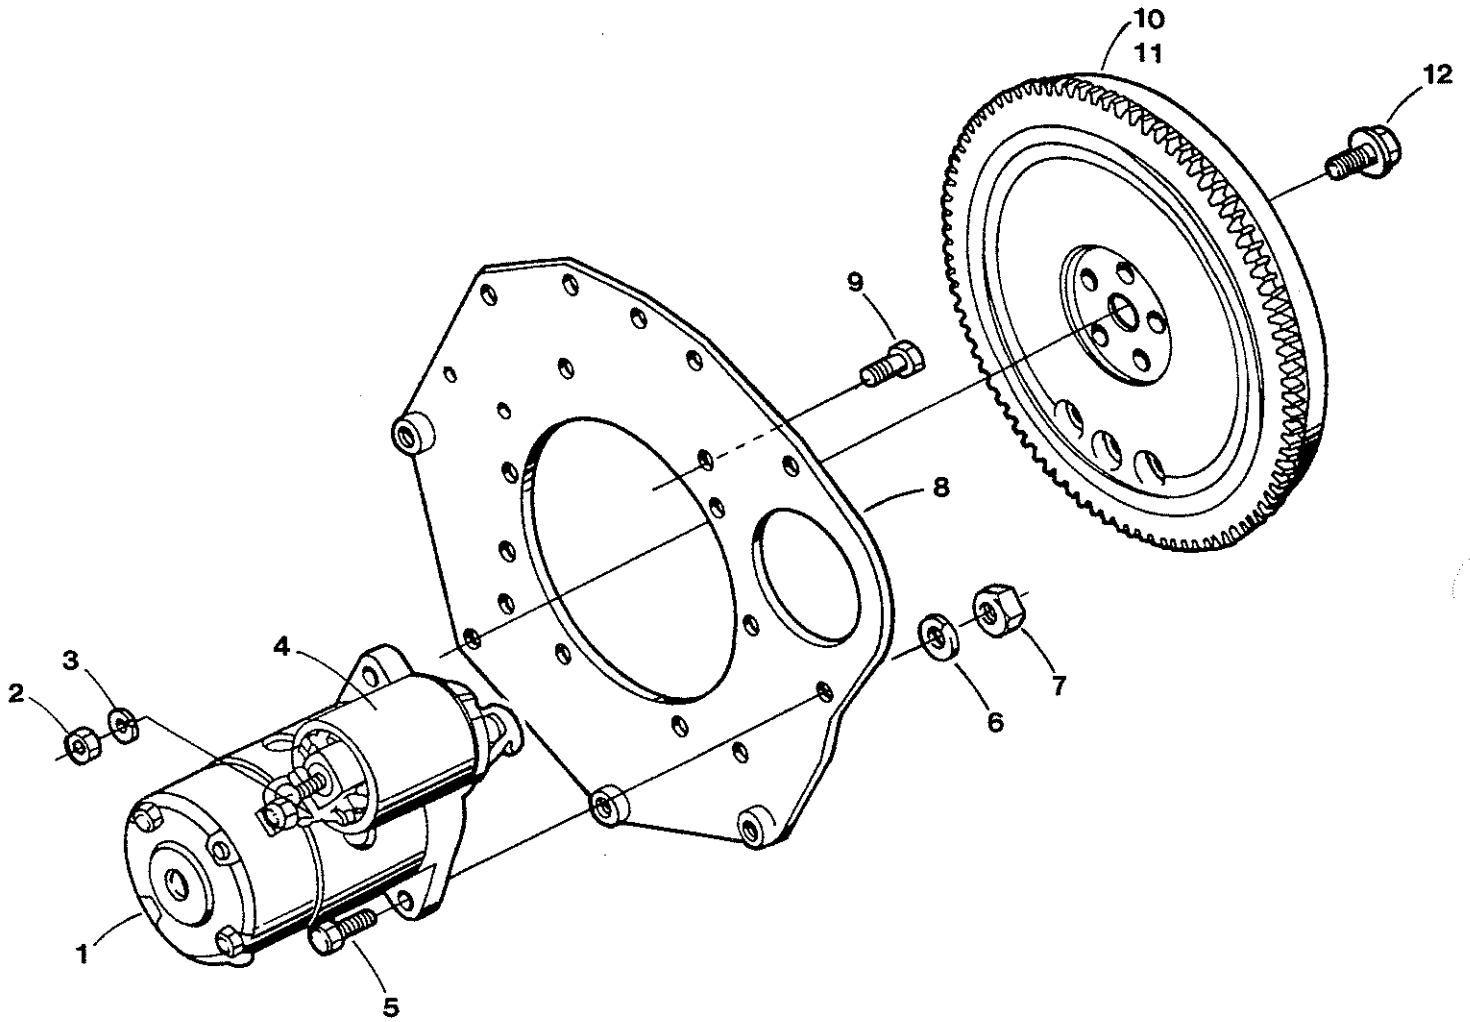

M3-20B Flywheel and Starter Assembly

M3-20B Flywheel and Starter Assembly

<u>Key #</u>	<u>Part #</u>	<u>Description</u>	<u>Qty</u>
1	299512	Motor, Starter	1
2	300208	Nut, Dipstick	1
3	031786	Lockwasher, M8 DIN 127	1
4	300538	Solenoid, Starter	1
5	299514	Capscrew, M8 x 28	2
6	031786	Lockwasher, M8 DIN 127	2
7	301297	Nut, Self-Locking, M8	2
8	200619	Plate, Back	1
9	035792	Screw, Hex Head Cap, M8 x 16 JIS w/Lockwasher	10
10	200606	Assembly, Flywheel	1
11	200594	Gear, Ring	1
12	302733	Bolt, Flywheel	5