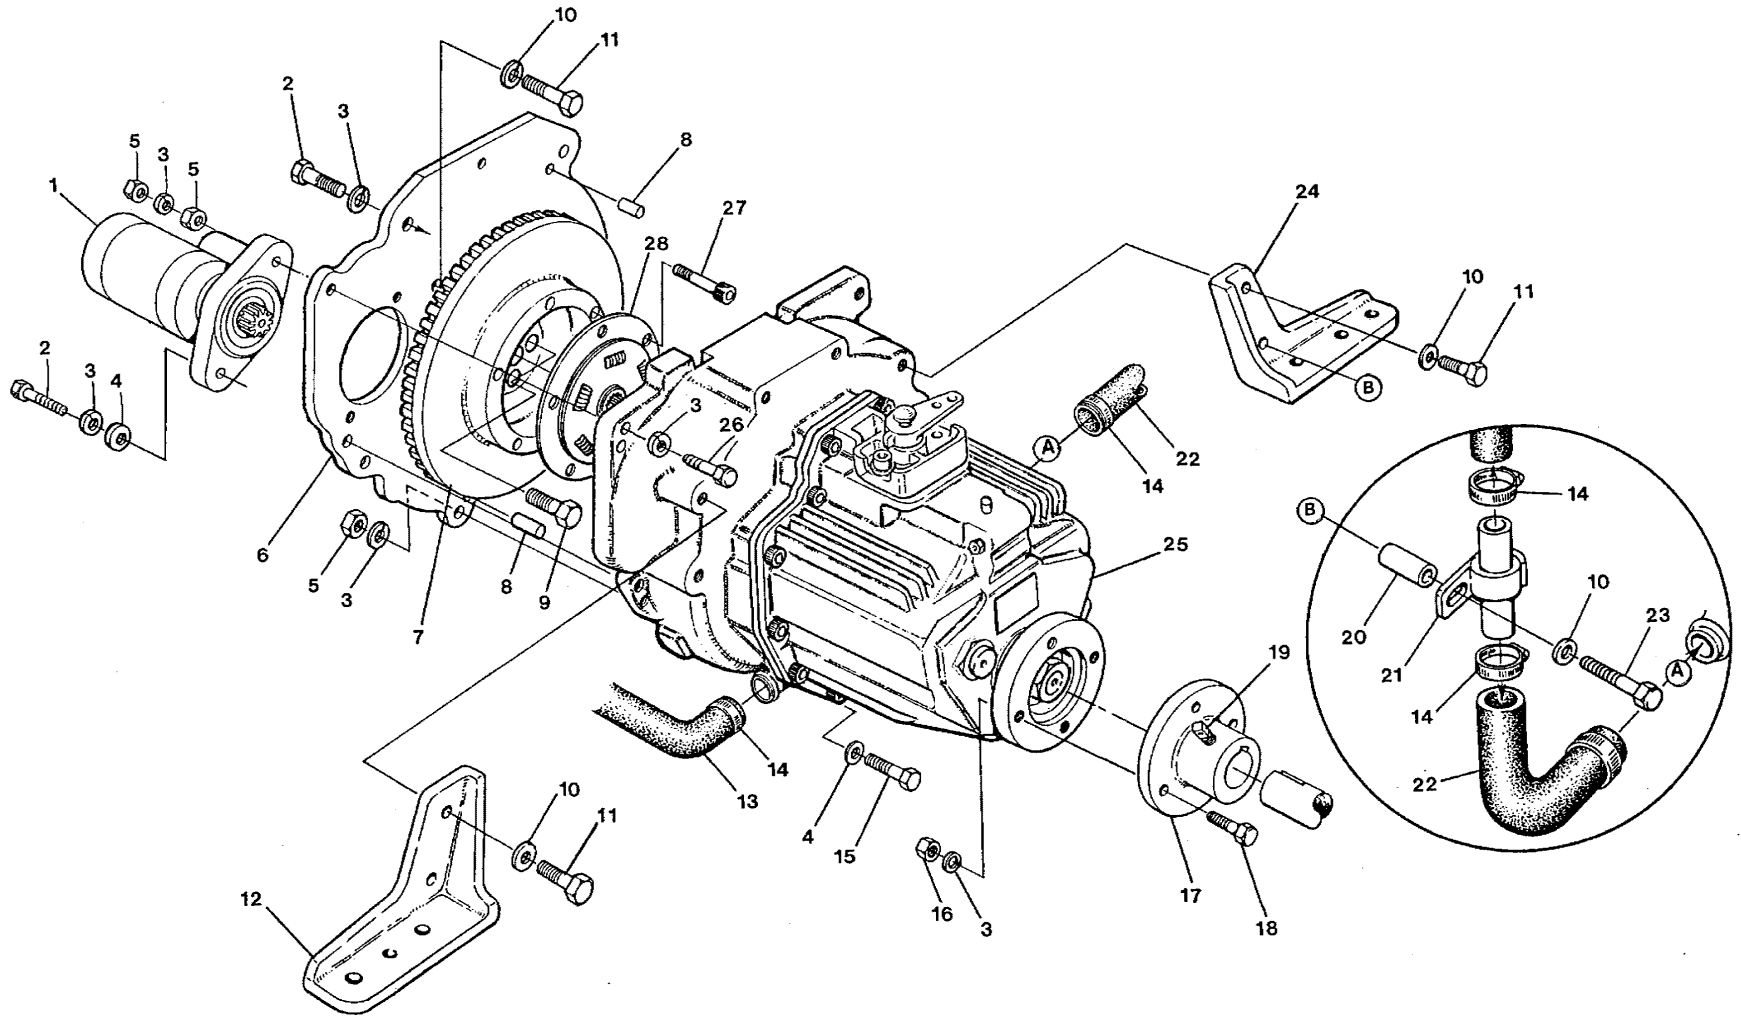

JS TRANSMISSION - 35C/D

JS TRANSMISSION - 35C/D

Reference #	Part #	Part Name	Remarks	Quantity
1	030593	MOTOR	STARTER 12 VDC	1
2	034589	CAPSCREW	M10 X 30 DIN 933	5
3	019262	LOCKWASHER	M10 DIN 127	14
4	031789	WASHER	M10 DIN 125	5
5	015887	NUT	M10 DIN 934	4
6	043416	PLATE	BACK	1
7	043778	FLYWHEEL	WITH RING GEAR 30230	1
8	013919	DOWEL	BACKPLATE TO HOUSING	2
9	033279	BOLT	FLYWHEEL	4
10	031792	LOCKWASHER	M12 DIN 127	12
11	031834	CAPSCREW	M12 X 1.25 X 30 DIN 961	11
12	042030	MOUNT	REAR LEFT	1
13	044379	HOSE	RAW WATER PUMP TO TRANSMISSION	1
14	011405	CLAMP	HOSE 16	4
15	034470	CAPSCREW	M10 X 45 DIN 931	2
16	024950	NUT	M10 X 1.25 DIN 934	4
17-1	023706	COUPLING	0.75 BORE	1
17-2	023707	COUPLING	0.875 BORE	1
17-3	023708	COUPLING	1.0 BORE	1
17-4	023709	COUPLING	1.125 BORE	1
17-5	023710	COUPLING	1.25 BORE	1
17-6	023711	COUPLING	1.375 BORE	1
17-7	023712	COUPLING	1.5 BORE	1
18	031228	CAPSCREW	M10 X 1.25 X 30 DIN 961	4
19-1	023651	SETSCREW	COUPLING 3/8NC X 3/4	2
19-2	023652	SETSCREW	COUPLING 3/8NC X 1	2
20	034189	SPACER	BRACKET	1
21	037504	CONNECTOR	INCLUDING BRACKET - RAW WATER INLET	1
22	037456	HOSE	TRANSMISSION TO CONNECTOR	1
23	037507	CAPSCREW	M12 X 1.25 X 80 DIN 960	1
24	042032	MOUNT	REAR RIGHT	1
25	035822	GEAR	MODEL JS 2 . 47 : 1	1
26	035307	CAPSCREW	M10 X 65 DIN 912	1
27	024778	SCREW	DAMPER	5
28	030940	DAMPER	BW/JS TRANSMISSION	1