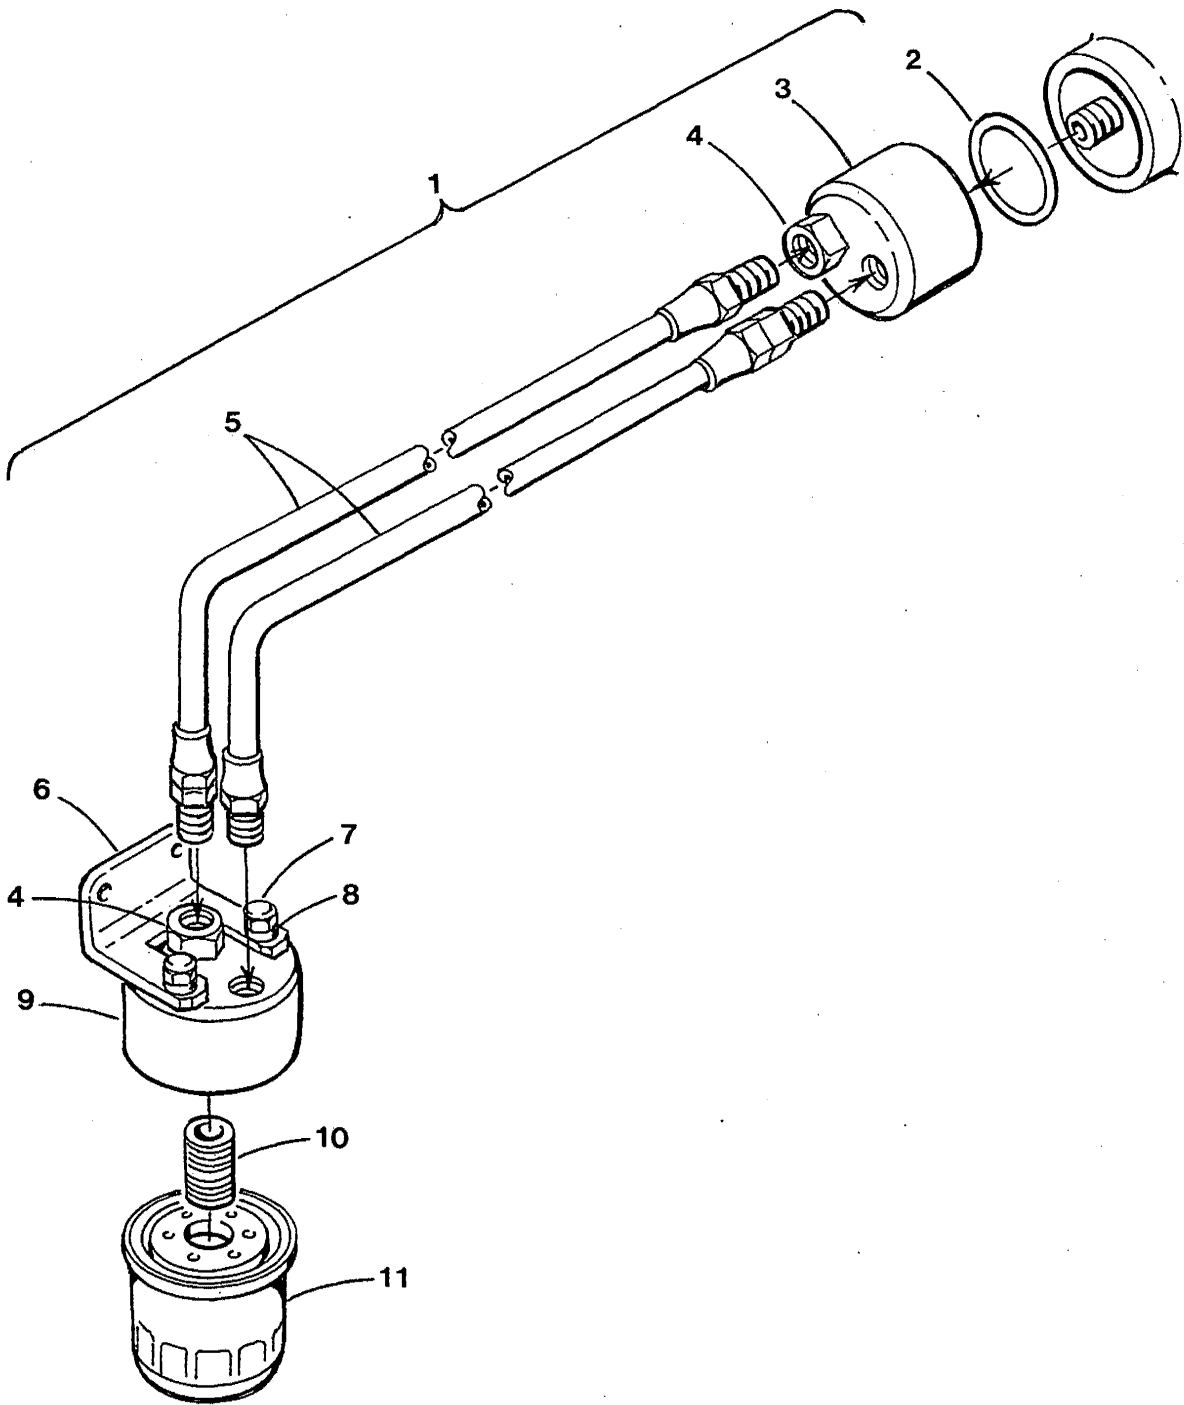

REMOTE LUBE OIL FILTER ASSY - 35C/D - 8.0 - 10.0 BTDA

REMOTE LUBE OIL FILTER ASSY - 35C/D - 8.0 - 10.0 BTDA

Reference #	Part #	Part Name	Remarks	Quantity
1	040078	FILTER KIT	REMOTE LUBE OIL - INCL. REF #S 2 THRU 12	1
2	302842	O-RING		1
3	040075	ADAPTER	REMOTE OIL FILTER	1
4	013348	CONNECTOR	HOSE	2
5	011925	HOSE	OIL 40-1/4" LG	2
6	040074	BRACKET	REMOTE OIL FILTER	1
7	031503	CAPSCREW	1/4 NC X 3/4	2
8	031752	LOCKWASHER	1/4 SPLIT MED STEEL	2
9	040073	ADAPTER	REMOTE OIL FILTER	1
10	034663	NIPPLE	OIL FILTER TO ADAPTER	1
11	036918	FILTER	LUBE OIL	1
12	040076	DGINSTALL	REMOTE OIL FILTER	1