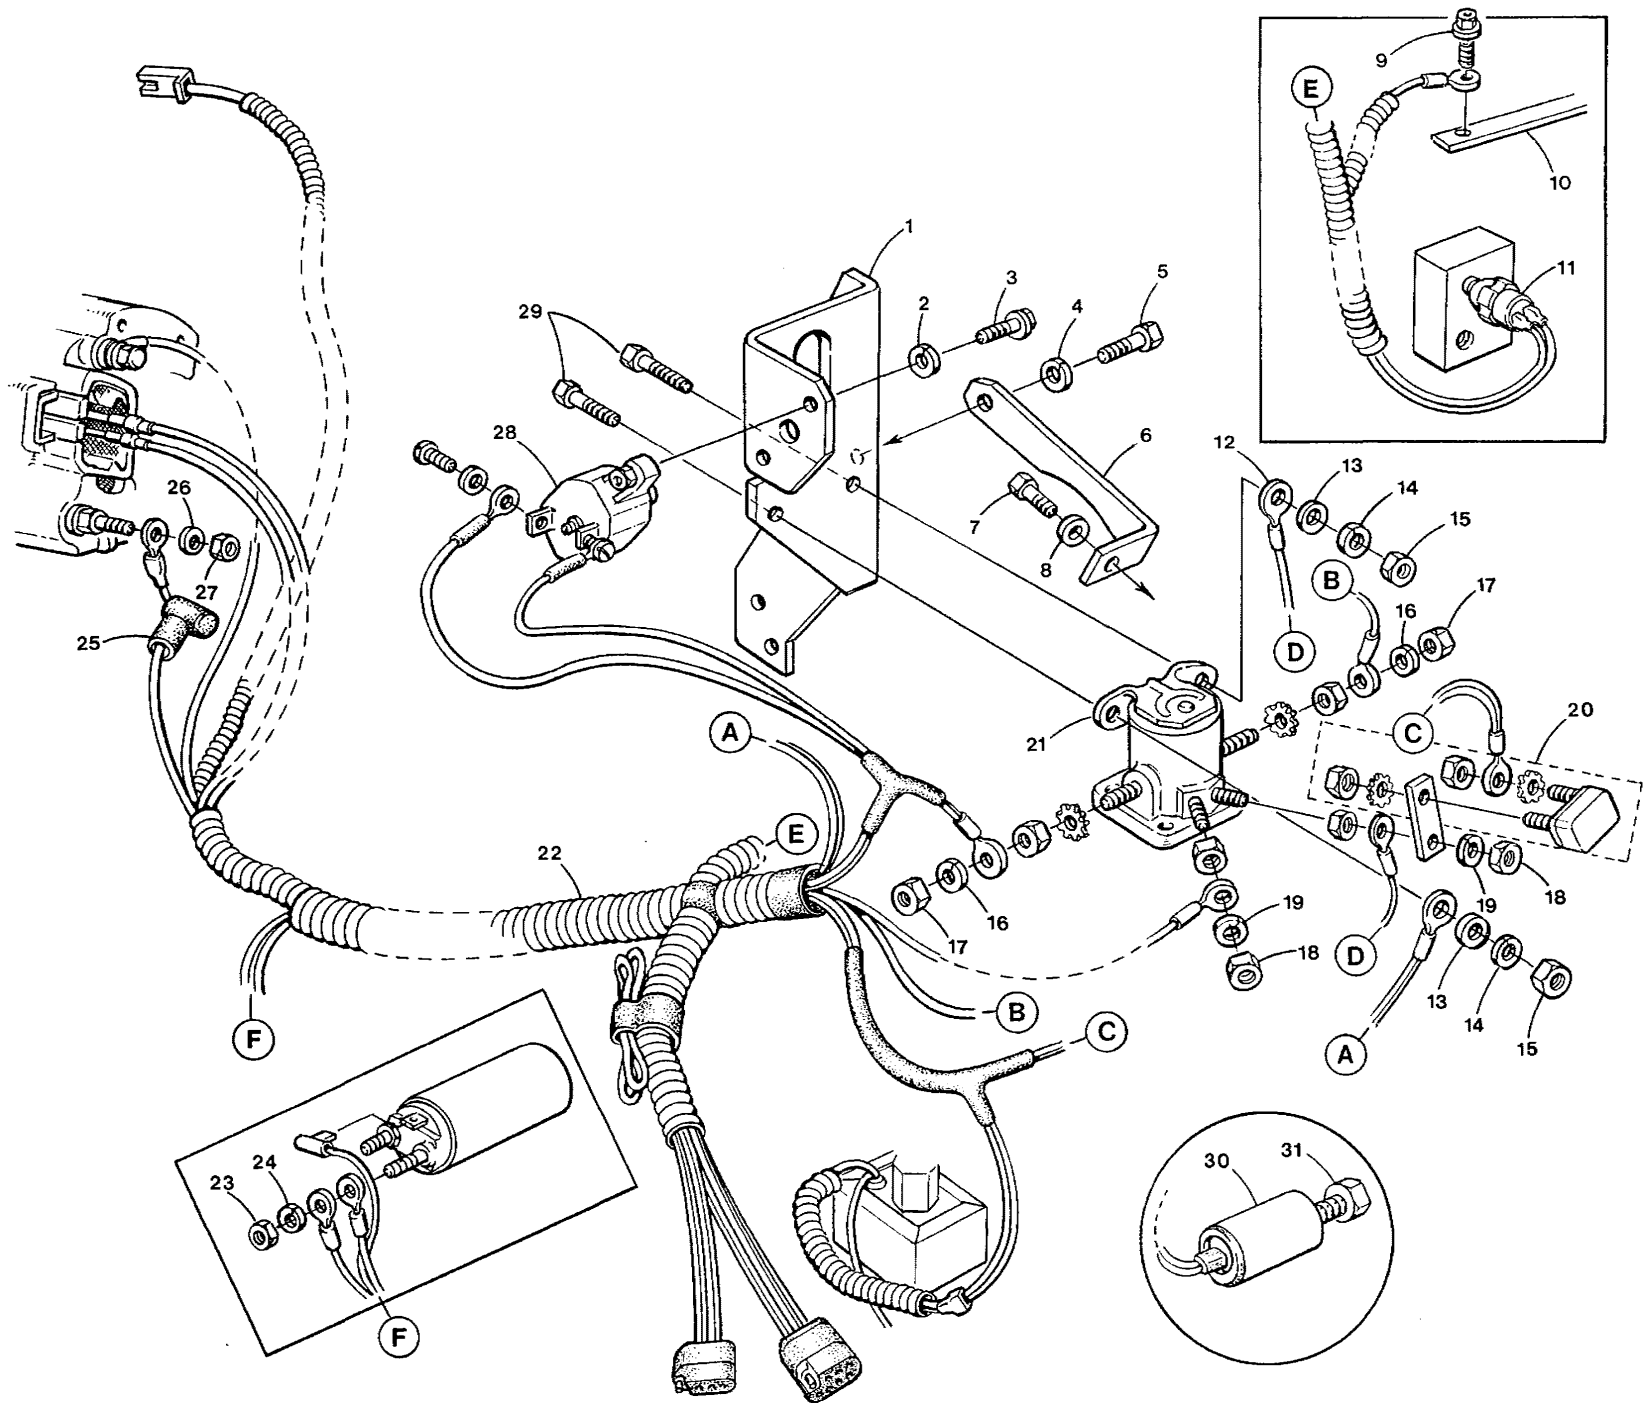

ELECTRICAL SYSTEM - 35C/D

ELECTRICAL SYSTEM - 35C/D

Reference #	Part #	Part Name	Remarks	Quantity
1	034418	BRACKET	CIRCUIT BREAKER & SOLENOID	1
2	031843	WASHER	FLAT 8 SS	2
3	043480	SCREW	8-32 X 7/8 SS HEX WASHER HEAD	2
4	019262	LOCKWASHER	M10 DIN 127	1
5	024951	CAPSCREW	M10 X 1.25 X 20 DIN 961	1
6	044074	BRACKET	SUPPORT	1
7	018804	CAPSCREW	M6 X 20 DIN 933	1
8	031784	WASHER	M6 DIN 125	1
9	024353	GLOWPLUG	12 VDC	3
10	048117	STRAP	GLOWPLUG CONNECTING	1
11	037323	SWITCH	OIL PRESSURE	1
12	039806	RESISTOR	ASSEMBLY	1
13	031753	WASHER	FLAT 1/4	2
14	031752	LOCKWASHER	1/4	2
15	031750	NUT	1/4NC	2
16	031758	LOCKWASHER	5/16	2
17	031760	NUT	5/16NF	2
18	031847	NUT	10-32 SS HEX	2
19	031849	LOCKWASHER	10 SS	2
20	036563	BREAKER	CIRCUIT 10 AMP	1
21	024639	SOLENOID	PREHEAT 12 VDC	1
22	043906	HARNESS	ENGINE	1
23	031786	LOCKWASHER	M8 DIN 127	2
24	018242	NUT	M8 DIN 934	2
25	035449	BOOT		1
26	031784	WASHER	M6 DIN 125	2
27	015812	NUT	M6 DIN 934	2
28	024683	BREAKER	CIRCUIT 20 AMP 12 VDC	1
29	031503	CAPSCREW	1/4 NC X 3/4	2
30	037100	SOLENOID	FUEL SHUT-OFF 12 VDC	1
31	034669	NUT	SOLENOID	1
32	046746	MODULE	CURRENT TIMING FOR SOLENOID	1