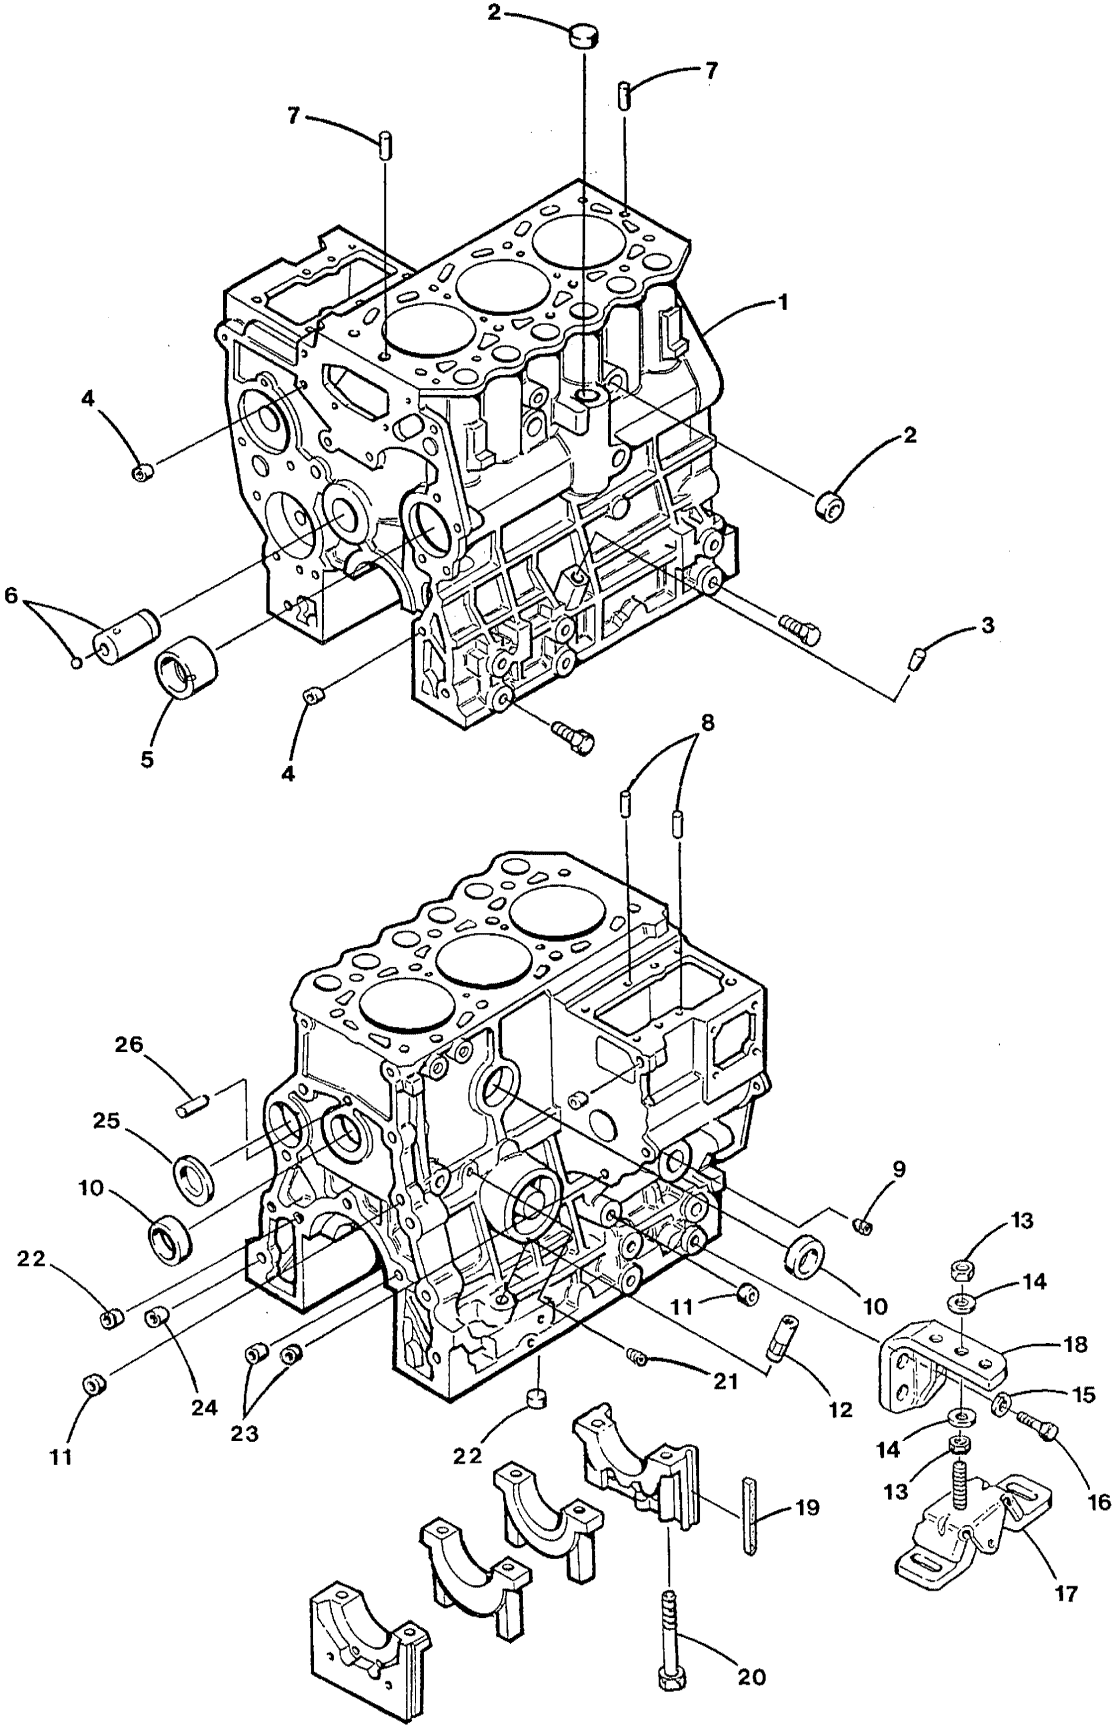

CYLINDER BLOCK & CRANKCASE ASSEMBLY- 35C/D - 8.0 - 10.0 BTDA

CYLINDER BLOCK & CRANKCASE ASSEMBLY- 35C/D - 8.0 - 10.0 BTDA

Reference #	Part #	Part Name	Remarks	Quantity
1-1	048219	ENGINE	BLOCK ASSEMBLY - 35D	1
1-2	044084	ENGINE	BLOCK ASSEMBLY - 8.0 - 10.0 BTDA	1
2	037653	PLUG	EXPANSION 22MM DIN 443	4
3	045396	PLUG	TAPER	1
4	030707	DOWEL	TUBULAR 8 X 13	2
5	045193	BUSHING	CAMSHAFT	1
6	045213	SHAFT	IDLER GEAR	1
7	045394	DOWEL		2
8	036943	DOWEL		2
9	030711	PLUG	1/8 BSPT - PROP ONLY	1
10	024349	PLUG	EXPANSION 35MM DIN 443	2
11	045397	PLUG	EXPANSION 14MM DIN 443	3
12	046909	TUBE	DIPSTICK	1
13	040966	NUT	JAM M16 SELF-LOCKING	2
14	031828	WASHER	FLAT 5/8	2
15	031792	LOCKWASHER	M12 DIN 127	8
16	032014	CAPSCREW	M12 X 1.25 X 30 JIS	4
17	040510	ISOLATOR	PROPOPULSION	4
18-1	042030	MOUNT	REAR LEFT - PROP - SEE PAGE 58	1
18-2	042032	MOUNT	REAR RIGHT - PROP - SEE PAGE 58	1
18-3	042235	MOUNT	FRONT - PROP	2
19	045197	SEAL	SIDE	4
20	045191	BOLT	MAIN BEARING CAP	8
21	030711	PLUG	1/8 BSPT	1
22	033625	PLUG	EXPANSION 12MM DIN 443	1
23	030706	DOWEL	TUBULAR	4
24	030709	DOWEL	TUBULAR	1
25	030286	PLUG	EXPANSION 40MM DIN 470	1
26	030272	DOWEL		1