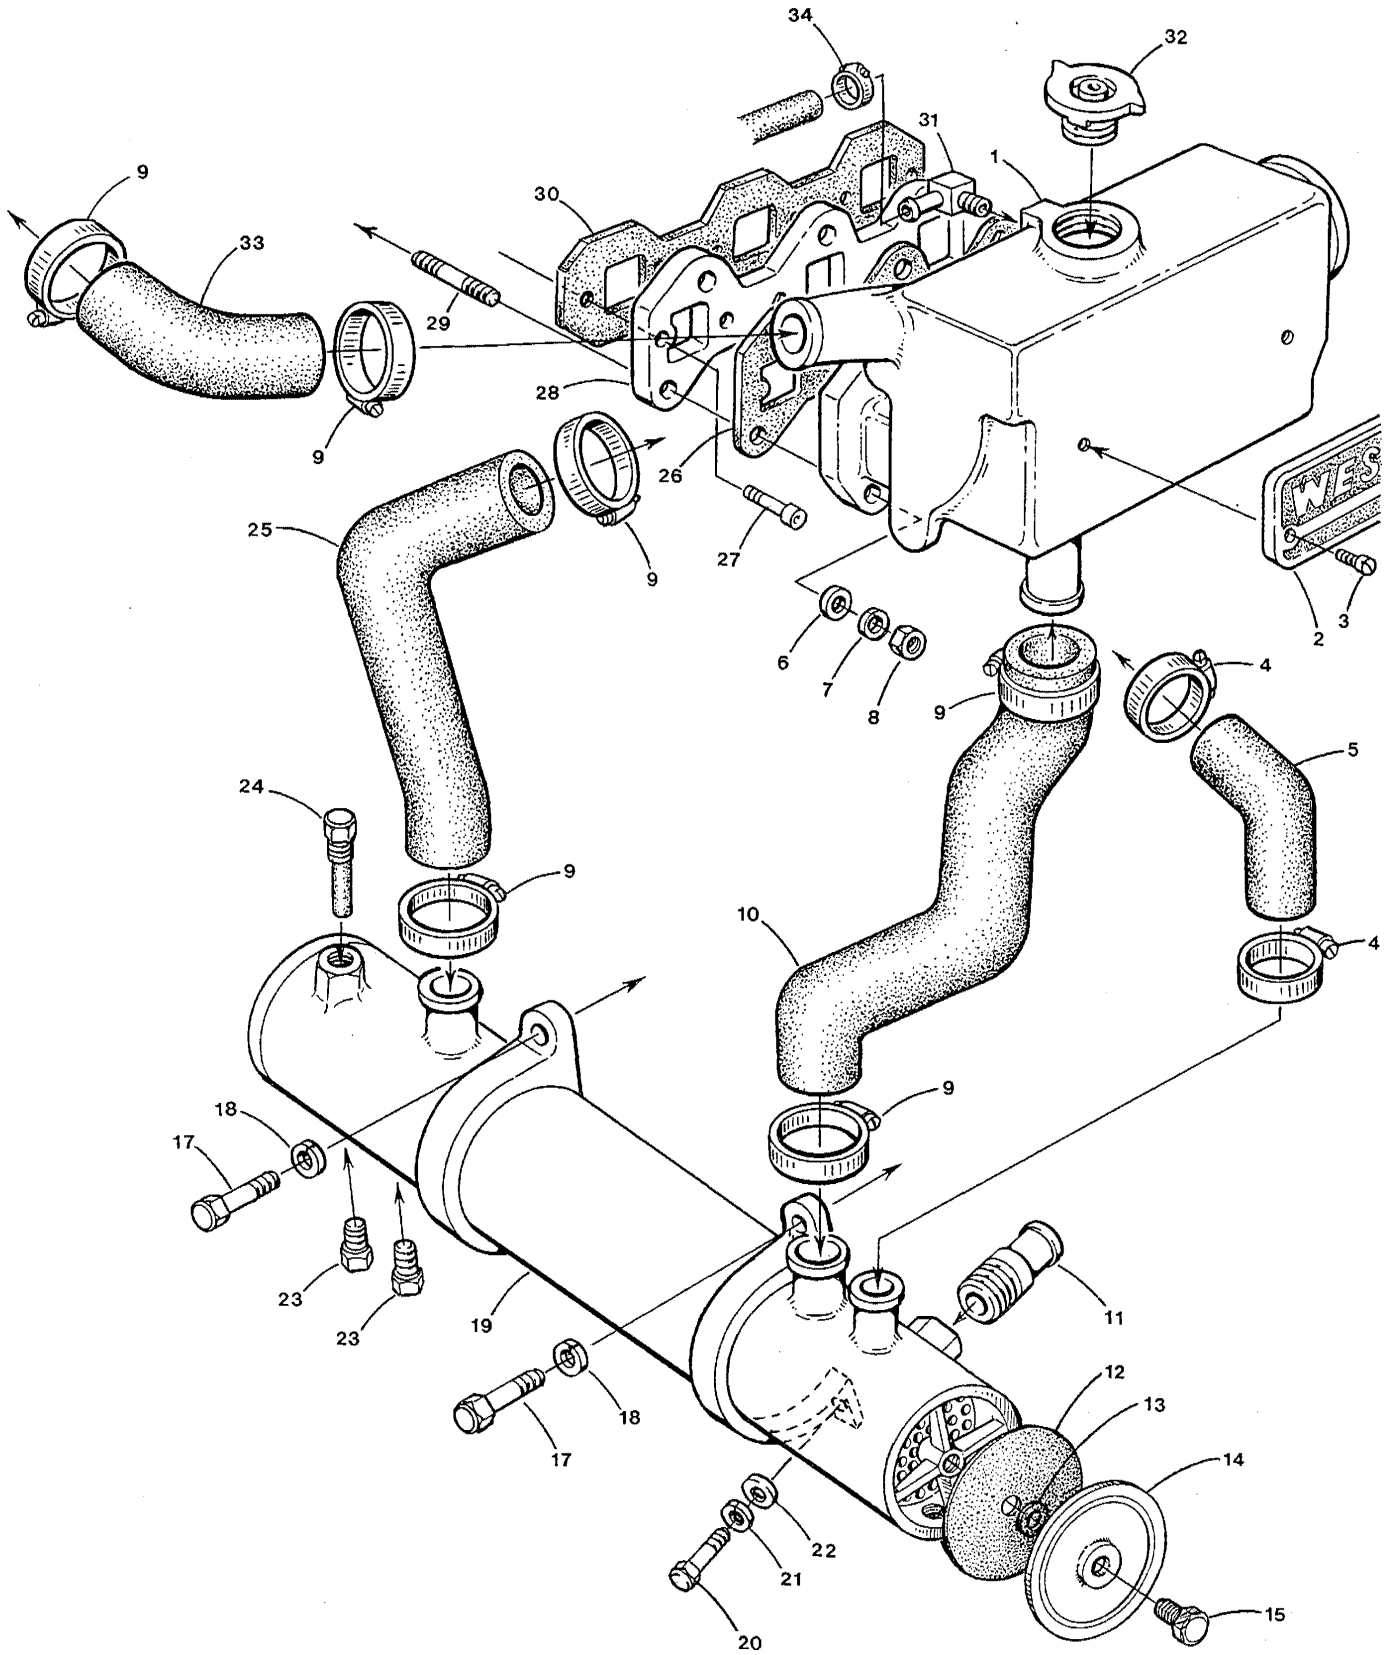

EXHAUST MANIFOLD & HEAT EXCHANGER - 8.0 - 10.0 BTDA

EXHAUST MANIFOLD & HEAT EXCHANGER - 8.0 - 10.0 BTDA

Reference #	Part #	Part Name	Remarks	Quantity
1	048221	MANIFOLD	EXHAUST	1
2	035411	NAMEPLATE		1
3	031935	SCREW	8-32 X 1/4 SS OVAL HEAD	2
4	011386	CLAMP	HOSE 12	2
5	043940	HOSE	SEA PUMP TO EXCHANGER	1
6	031787	WASHER	M8 DIN 125	6
7	031786	LOCKWASHER	M8 DIN 127	6
8	018242	NUT	M8 DIN 934	6
9	021878	CLAMP	HOSE 20	6
10	043679	HOSE	MANIFOLD TO EXCHANGER	1
11	036622	NIPPLE	3/4NPT TO 1" HOSE	1
12	022851	GASKET	EXCHANGER END COVER	2
13	019321	O-RING	EXCHANGER END COVER	2
14	022850	COVER	EXCHANGER END	2
15	022852	CAPSCREW	3/8 NC X 3/4 BRASS	2
17-1	046778	CAPSCREW	M12 X 1.25 X 30 DIN 912	2
17-2	032014	CAPSCREW	M12 X 1.25 X 30 JIS - USED ON 45374 CU NICKEL	2
18	031792	LOCKWASHER	M12 DIN 127	2
19-1	045528	EXCHANGER	HEAT	1
19-2	045374	EXCHANGER	HEAT- CUPRO NICKEL	1
20	031506	CAPSCREW	1/4NC X 1-1/4	2
21	031752	LOCKWASHER	1/4	2
22	031753	WASHER	FLAT 1/4	2
23	019369	PLUG	1/8NPT HEX HEAD BRASS	2
24	011885	ZINC		1
25	034228	HOSE	EXCHANGER TO FRESH WATER PUMP	1
26	043817	GASKET	EXHAUST MANIFOLD TO ADAPTER	1
27	048298	CAPSCREW	M 8 X 18 DIN 912	6
28	043670	ADAPTER	MANIFOLD TO HEAD	1
29	015830	STUD	M8 X 25 DIN 939	6
30	043956	GASKET	EXHAUST TO HEAD	1
31	024907	ELBOW	1/8NPT X 5/16 HOSE	1
32	024306	CAP	PRESSURE 15 PSI	1
33	043952	HOSE	THERMOSTAT TO MANIFOLD	1
34	024906	CLAMP	HOSE 04 MINI	1