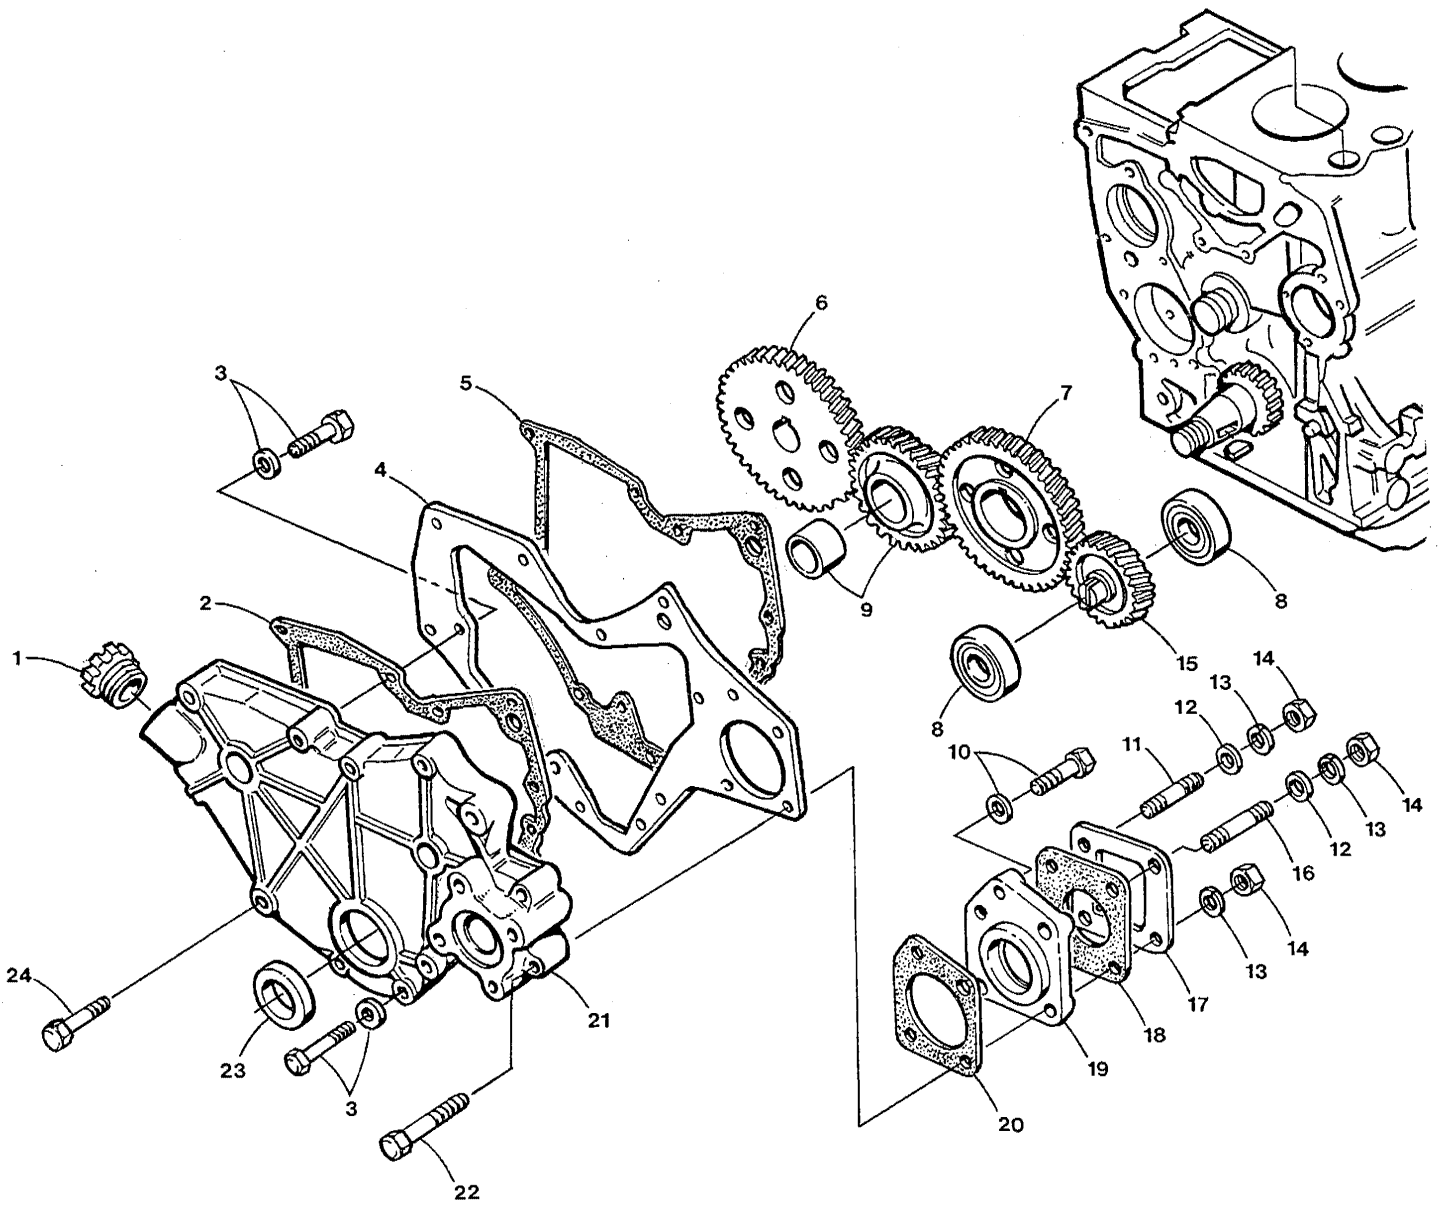

TIMING GEAR CASE ASSEMBLY - 35C/D - 8.0 - 10.0 BTDA

TIMING GEAR CASE ASSEMBLY - 35C/D - 8.0 - 10.0 BTDA

Reference #	Part #	Part Name	Remarks	Quantity
1	041487	CAP	OIL FILLER - PUSH IN	1
2	045202	GASKET	TIMING CASE TO PLATE	1
3	035792	CAPSCREW	M8 X 16 JIS 6 W/LW	9
4	045198	PLATE	FRONT	1
5	045196	GASKET	FRONT PLATE	1
6	045214	GEAR	INJECTION PUMP DRIVE	1
7	045217	GEAR	CAMSHAFT	1
8	030198	BEARING	BALL	2
9	045215	GEAR	IDLER WITH BUSHING	1
10	035794	CAPSCREW	M8 X 30 JIS 6 W/LW	1
11	015828	STUD	M8 X 22 DIN 939	1
12	031787	WASHER	M8 DIN 125	4
13	031786	LOCKWASHER	M8 DIN 127	4
14	018242	NUT	M8 DIN 934	4
15	045218	GEAR	OIL PUMP DRIVE	1
16	031281	STUD	M8 X 40 DIN 939	1
17	030203	COVER	OIL PUMP	1
18	030326	GASKET	OIL PUMP COVER	1
19	045199	HOUSING	BEARING-OIL PUMP GEAR	1
20	045200	GASKET	BEARING HOUSING	1
21	045201	CASE	TIMING	1
22	299981	CAPSCREW	M8 X 70 JIS	2
23	030209	SEAL	OIL	1
24	024948	CAPSCREW	M8 X 45 DIN 931	8