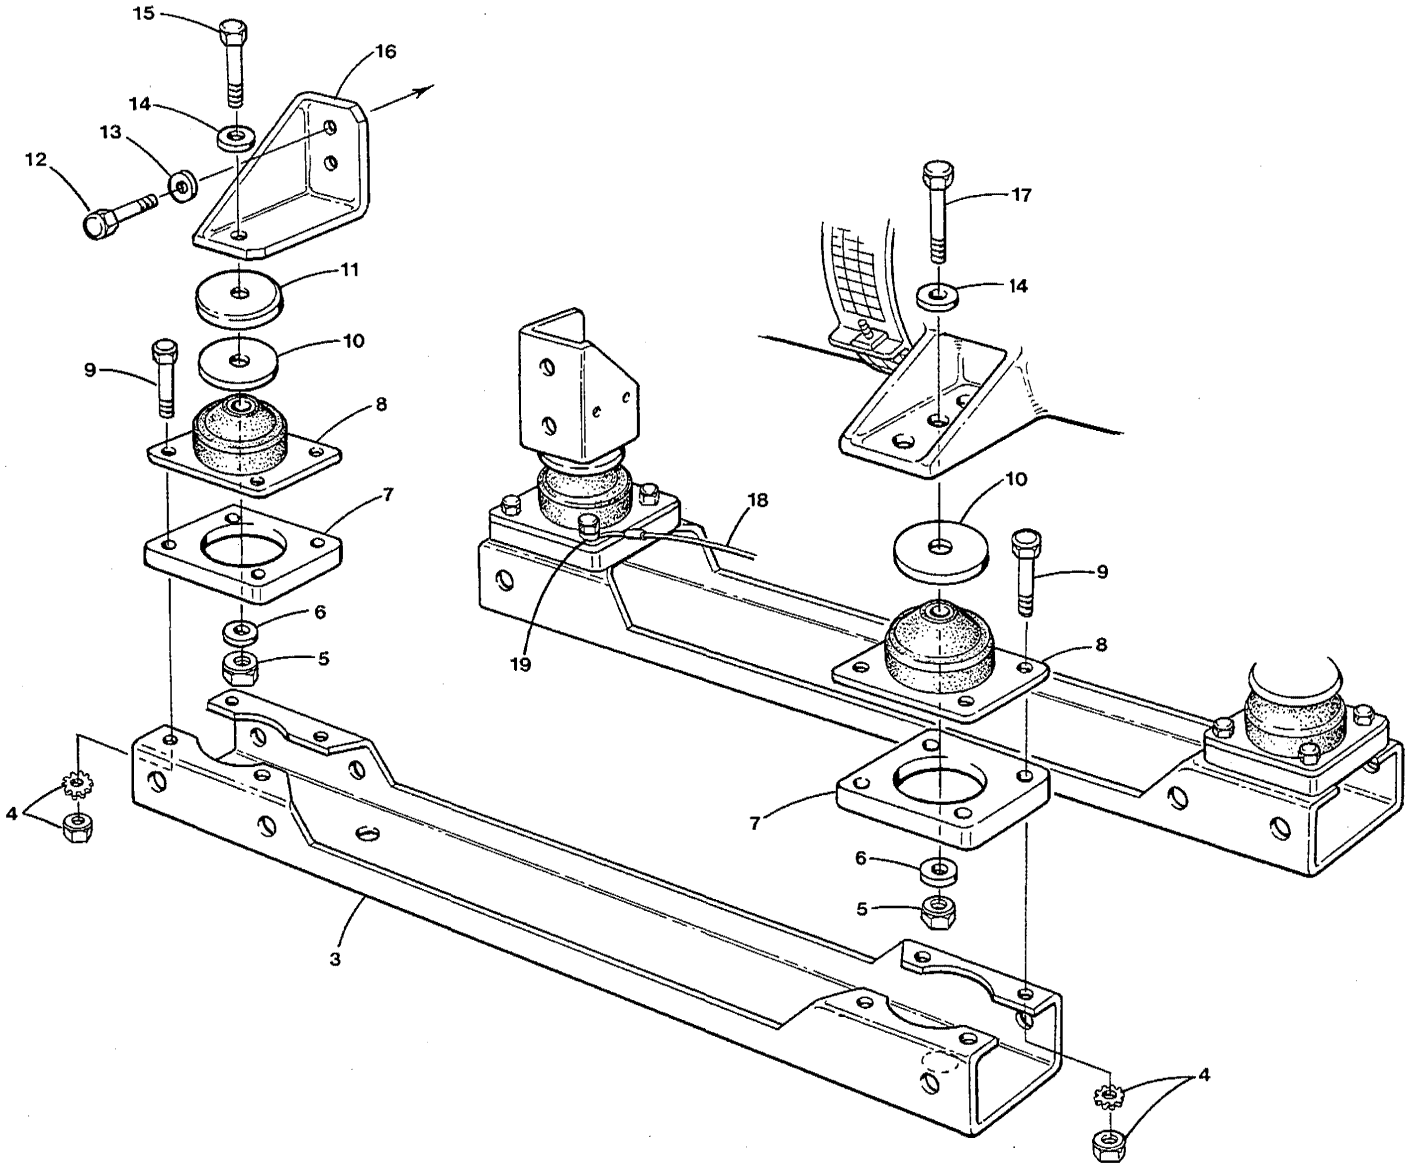

MOUNTING ASSEMBLY - 8.0 - 10.0 BTDA

MOUNTING ASSEMBLY - 8.0 - 10.0 BTDA

Reference #	Part #	Part Name	Remarks	Quantity
1	044333	RAIL ASSEMBLY	LEFT - INCL. REF #S 3 - 9	1
2	044334	RAIL ASSEMBLY	RIGHT - INCL. REF #S 3 - 9 & 18	1
3	043662	RAIL	GENSET	2
4	200127	NUT	5/16 KEPS	16
5	031774	NUT	1/2NC	4
6	031776	LOCKWASHER	1/2	4
7	035271	PLATE	SPACER	4
8	015238	ISOLATOR		4
9	031557	CAPSCREW	5/16NC X 1-1/2	16
10	024674	WASHER	ISOLATOR SNUBBING	8
11	033530	SHIELD	ISOLATOR	2
12	024959	CAPSCREW	M12 X 1.25 X 25 DIN 961	4
13	031792	LOCKWASHER	M12 DIN 127	4
14	031777	WASHER	FLAT 1/2	4
15	031713	CAPSCREW	1/2NC X 3	2
16	043660	MOUNT	FRONT LEFT	1
17	031714	CAPSCREW	1/2NC X 3-1/4	2
18	034593	STRAP	GROUND	1
19	031759	WASHER	FLAT 5/16	1