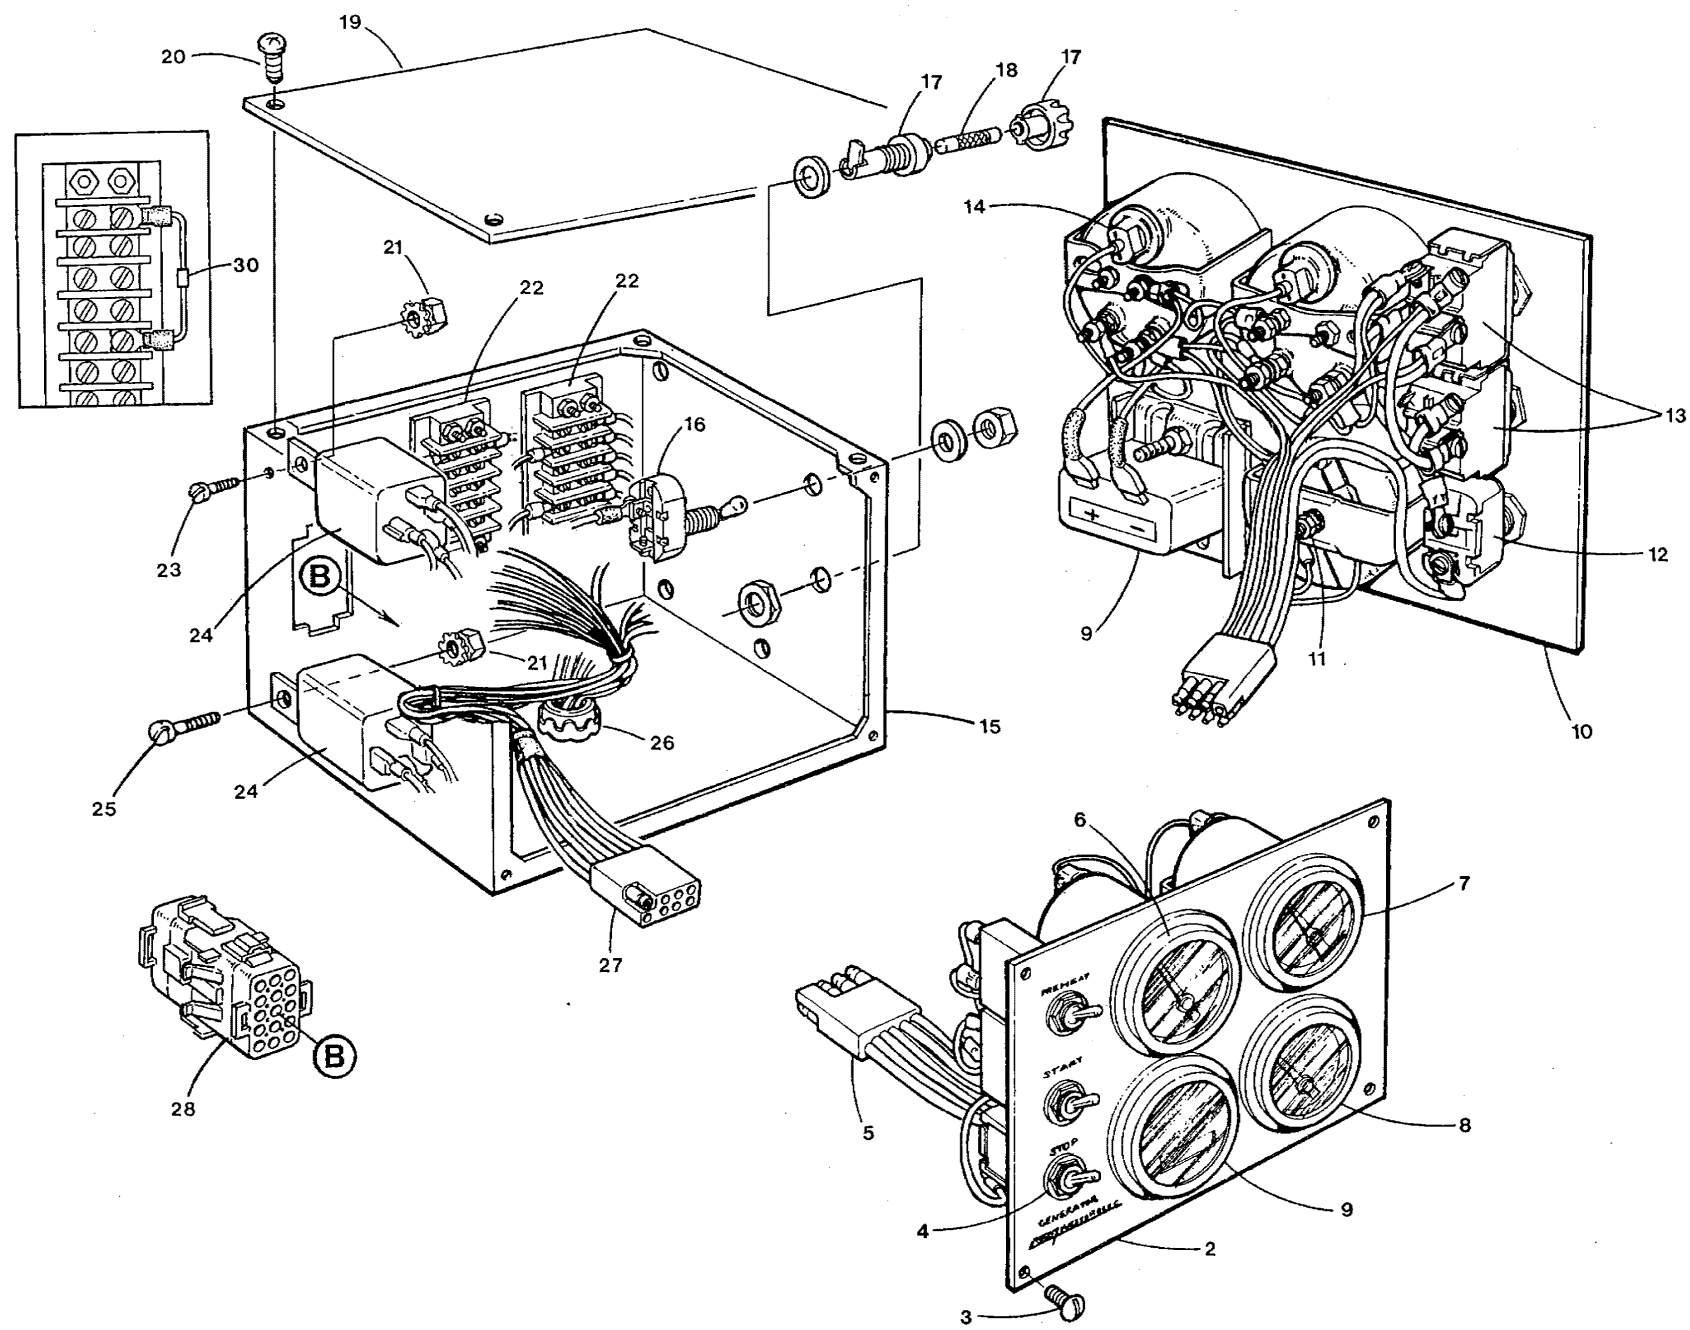

CONTROL PANEL - 8.0 - 10.0 BTDA

70

CONTROL PANEL - 8.0 - 10.0 BTDA

Reference #	Part #	Part Name	Remarks	Quantity
1-1	044360	PANEL	BOX & HARNESS 12 VDC	1
1-2	044877	PANEL	BOX & HARNESS 12 VDC UNGROUNDED	1
1-3	044363	PANEL	BOX & HARNESS 24 VDC	1
1-4	044878	PANEL	BOX & HARNESS 24 VDC UNGROUNDED	1
2-1	036539	PANEL	GENSET CONTROL 12 VDC	1
2-2	046775	PANEL	GENSET CONTROL 12 VDC UNGROUNDED	1
2-3	046887	PANEL	REMOTE CONTRL 12 VDC UNG W/15 PIN PLUG	1
2-4	042162	PANEL	GENSET CONTROL 24 VDC	1
2-5	046776	PANEL	GENSET CONTROL 24 VDC UNGROUNDED	1
2-6	046888	PANEL	REMOTE CONTRL 24 VDC UNG W/15 PIN PLUG	1
2-7	044246	PANEL	REMOTE CONTROL 12 VDC W/15 PIN PLUG	1
3	034421	SCREW	8-32 X 3/8 TRUSS HEAD BLACK SS	4
4	031999	RING	TOGGLE SWITCH MOUNT LOCKING	3
5-1	036538	HARNESS	GENSET PANEL	1
5-2	046885	HARNESS	GENSET PANEL UNGROUNDED	1
5-3	044252	HARNESS	GENSET PANEL W/15 PIN CONNECTOR	1
5-4	046886	HARNESS	GENSET PANEL UNG W/15 PIN CONNECTOR	1
6-1	037601	METER	WATER TEMPERATURE 12 VDC	1
6-2	042158	METER	WATER TEMPERATURE 24 VDC	1
6-3	046754	METER	WATER TEMPERATURE 12/24 VDC UNGROUND	1
7-1	037603	METER	OIL PRESSURE 12 VDC	1
7-2	042157	METER	OIL PRESSURE 24 VDC 80 PSI	1
7-3	046674	METER	OIL PRESSURE 12/24 VDC UNGROUNDED	1
8-1	037605	VOLTMETER	12 VDC	1
8-2	042156	VOLTMETER	24 VDC	1
8-3	046755	VOLTMETER	12 VDC UNGROUNDED	1
8-4	046675	VOLTMETER	24 VDC UNGROUNDED	1
9-1	036192	HOURMETER	12 VDC	1
9-2	042159	HOURMETER	24 VDC	1
9-3	046676	HOURMETER	12/24 VDC UNGROUNDED	1
10	034485	PLATE	PANEL	1
11	031904	NUT	10-24 KEPS	1
12	024731	SWITCH	STOP	1
13	024732	SWITCH	PREHEAT AND START	2
14-1	042893	LAMP	INSTRUMENT 12 VDC INCLUDING HOLDER	3
14-2	035825	WIRE	POWER TO METER LAMPS	3
14-3	045094	LAMP KIT	24 VDC	1
15	043840	BOX	GENSET CONTROL PANEL	1
16	033259	SWITCH	EMERGENCY STOP	1
17	043747	HOLDER	FUSE	1
18	033769	FUSE	8 AMP	1
19	040185	COVER	PANEL BOX	1
20	031891	SCREW	8-32 X 3/8 SS TRUSS HEAD	4
21	200125	NUT	10-32 KEPS	2
22-1	039928	BLOCK	TERMINAL 10 POSITION	2
22-2	039929	MARKER	TERMINAL BLOCK	2
22-3	015222	SCREW PLATE	TERMINAL BLOCK	4
22-4	015223	JUMPER	TERMINAL BLOCK	3
22-5	031855	SCREW	6-32 X 5/8 SS BINDING HEAD	7
22-6	031857	SCREW	6-32 X 7/8 SS BINDING HEAD	1
22-7	050234	NUT	6-32 KEPS	8