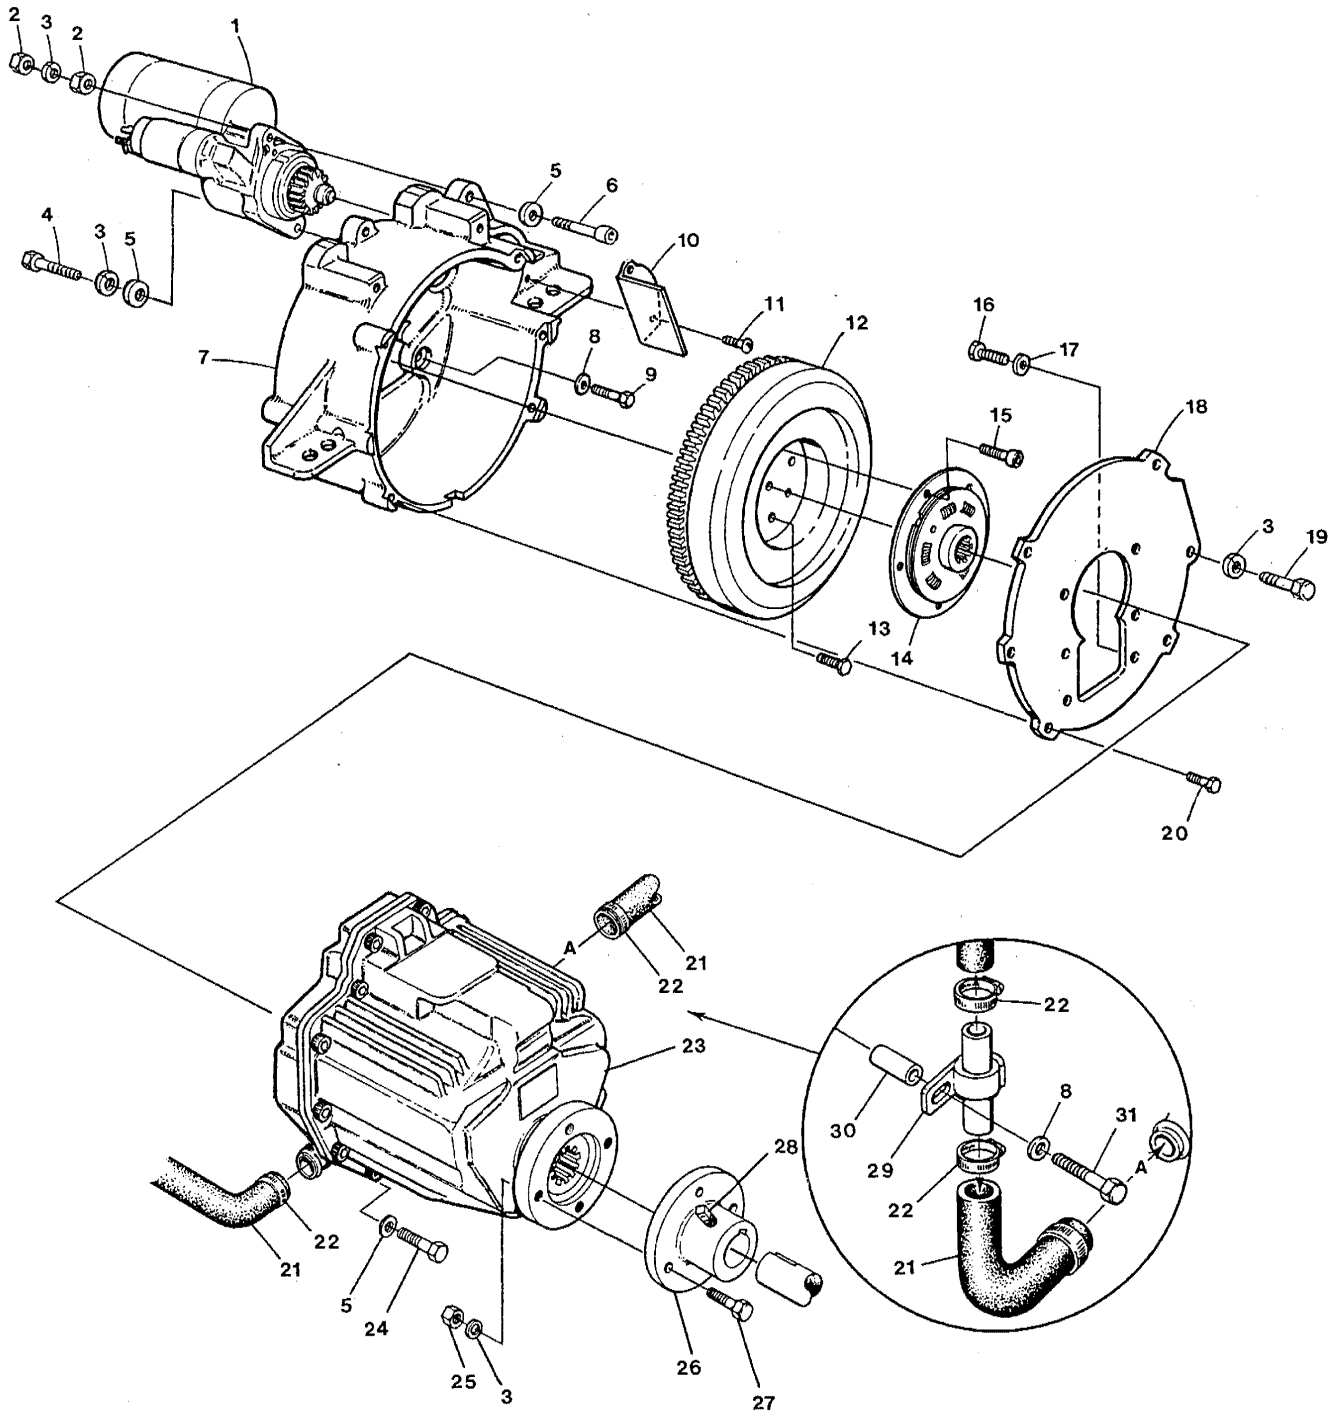

BW7 TRANSMISSION - 35C/D

BW7 TRANSMISSION - 35C/D

Reference #	Part #	Part Name	Remarks	Quantity
1	030593	MOTOR	STARTER 12 VDC	1
2	015887	NUT	M10 DIN 934	2
3	019262	LOCKWASHER	M10 DIN 127	11
4	034589	CAPSCREW	M10 X 30 DIN 933	1
5	031789	WASHER	M10 DIN 125	4
6	013631	CAPSCREW	M10 X 55 DIN 933	1
7	043097	HOUSING	FLYWHEEL	1
8	031792	LOCKWASHER	M12 DIN 127	7
9	031834	CAPSCREW	M12 X 1.25 X 30 DIN 961	6
10	039830	COVER	STARTER ACCESS	1
11	039578	SCREW	M5 X 12 HEX WASHER HEAD	2
12	043778	FLYWHEEL	WITH RING GEAR 30230	1
13	033279	BOLT	FLYWHEEL	4
14	030940	DAMPER	BW TRANSMISSION	1
15	024778	SCREW	DAMPER	5
16	020650	CAPSCREW	M8 X 18 DIN 933	6
17	031786	LOCKWASHER	M8 DIN 127	6
18	039762	ADAPTER	TRANSMISSION TO HOUSING	1
19	013629	CAPSCREW	M10 X 25 DIN 933	4
20	039218	CAPSCREW	M10 X 25 LOW HEAD	2
21	030166	HOSE	7/8"	1
22	011405	CLAMP	HOSE 16	4
23-1	030951	BW7 GEAR	2 : 1	1
23-2	039906	BW7 GEAR	2 .47 : 1	1
24	034470	CAPSCREW	M10 X 45 DIN 931	2
25	024950	NUT	M10 X 1.25 DIN 934	4
26-1	023706	COUPLING	0.75 BORE	1
26-2	023707	COUPLING	0.875 BORE	1
26-3	023708	COUPLING	1.0 BORE	1
26-4	023709	COUPLING	1.125 BORE	1
26-5	023710	COUPLING	1.25 BORE	1
26-6	023711	COUPLING	1.375 BORE	1
26-7	023712	COUPLING	1.5 BORE	1
27	031228	CAPSCREW	M10 X 1.25 X 30 DIN 961	4
28-1	023652	SETSCREW	COUPLING 3/8NC X 1	2
28-2	023651	SETSCREW	COUPLING 3/8NC X 3/4	2
29	037504	CONNECTOR	INCLUDING BRACKET- RAW WATER INLET	1
30	034189	SPACER	BRACKET	1
31	037507	CAPSCREW	M12 X 1.25 X 80 DIN 960	1