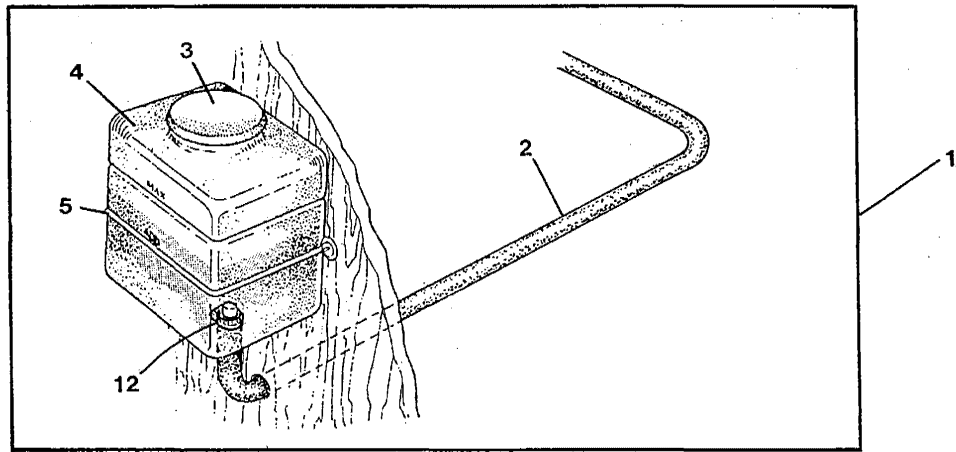

RECOVERY COOLANT TANK & EXHAUST ELBOWS- 35C/D- 8.0-10.0 BTDA

RECOVERY COOLANT TANK & EXHAUST ELBOWS- 35C/D- 8.0-10.0 BTDA

Reference #	Part #	Part Name	Remarks	Quantity
1	024977	TANK KIT	COOLANT RECOVERY INCL. REF#S 1-5	1
2	024637	TUBING	MANIFOLD TO TANK - INCHES REQUIRED	72
3	024858	CAP	COOLANT RECOVERY TANK	1
4	024704	TANK	COOLANT RECOVERY	1
5	024786	STRAP	COOLANT RECOVERY TANK	1
6	037401	ELBOW KIT	WATER INJECTED 90 DEG INCL REF#S 8-11	1
7	037402	ELBOW KIT	WATER INJECTED 45 DEG INCL REF#S 8-11	1
8-1	035747	PLUG	1/2NPT SQ HD BRASS - 45 DEG ELBOW	1
8-2	036849	PLUG	3/4NPT SQ HD BRASS - 90 DEG ELBOW	1
8-3	046777	PLUG	1/2NPT SOCKET BRASS - GENSET	1
9-1	036616	ELBOW	1/2NPT TO 1" HOSE - 45 DEG ELBOW	1
9-2	036614	ELBOW	3/8NPT TO 1" HOSE - 90 DEG ELBOW	1
10	036425	GASKET	EXHAUST ELBOW	1
11	036541	CLAMP	EXHAUST ELBOW	1
12	024906	CLAMP	HOSE 04 MINI	2
13-1	036660	ADAPTER	V-CLAMP TO 1.5NPT MALE - NOT SHOWN	1
13-2	037230	ADAPTER	V-CLAMP TO 1.5NPT FEMALE - NOT SHOWN	1