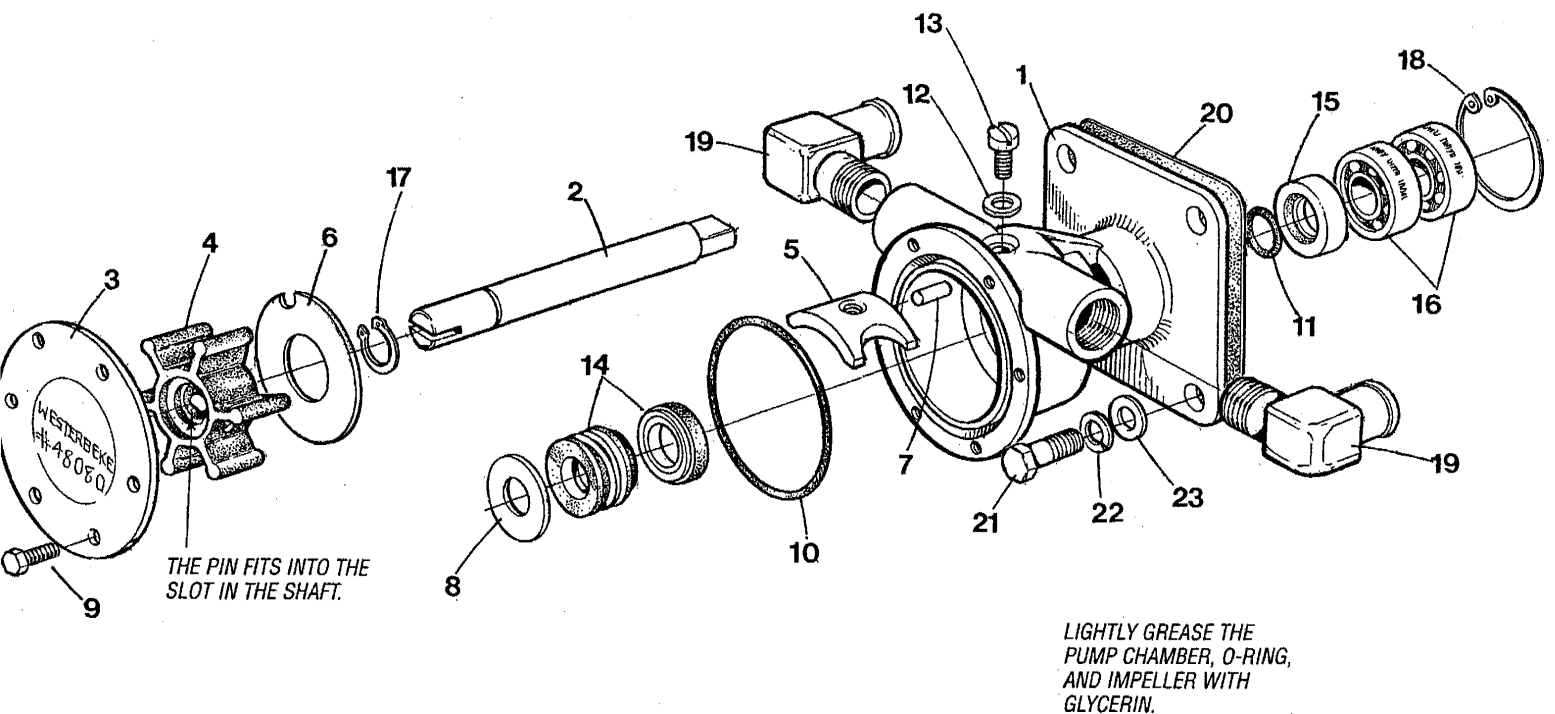

RAW WATER PUMP - 35C/D - 8.0 - 10.0 BTDA (from March 2004)

REV 3 05

WESTERBEKE
Engines & Generators