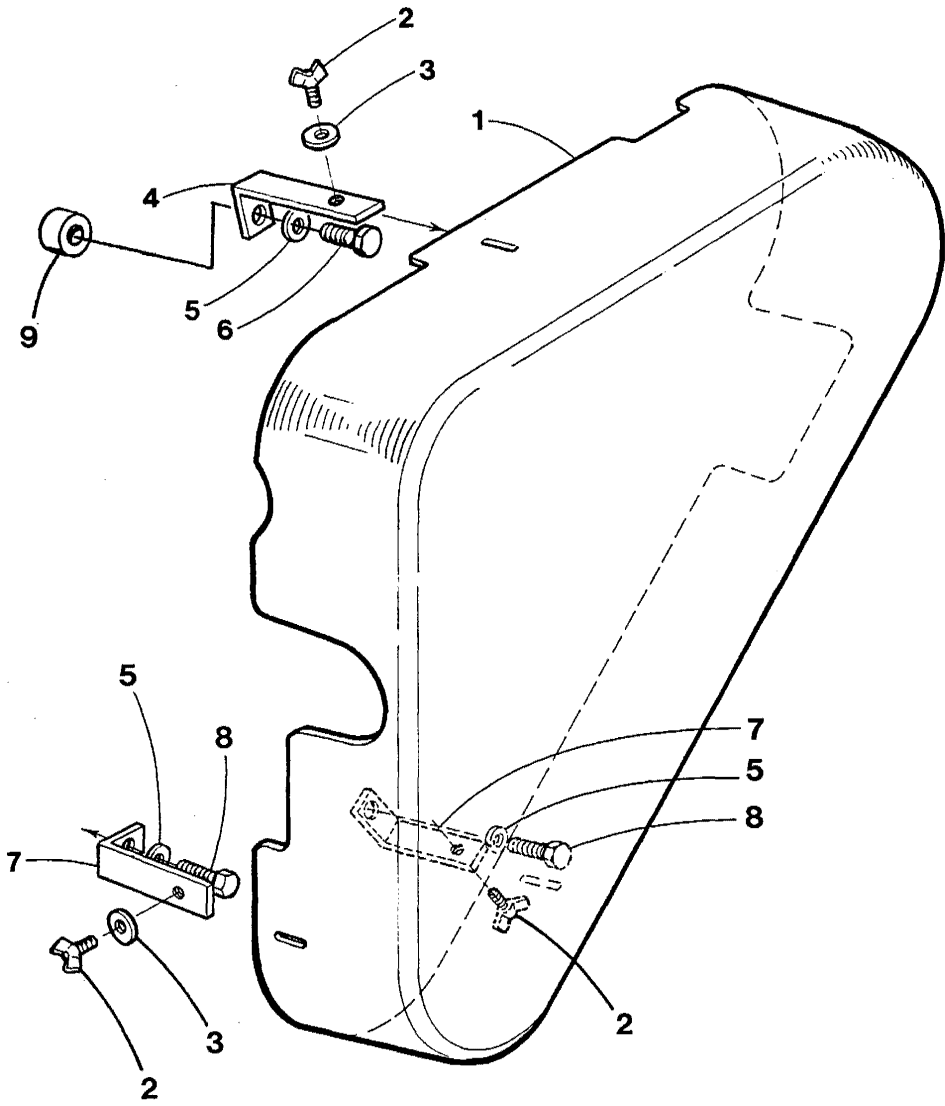

BELT GUARD ASSEMBLY - 8.0 - 10.0 BTDA

BELT GUARD ASSEMBLY - 8.0 - 10.0 BTDA

Reference #	Part #	Part Name	Remarks	Quantity
1	044365	GUARD	BELT	1
2	033228	SCREW	WING 10-32 X 1/2	3
3	033372	WASHER	FLAT	3
4-1	044168	BRACKET	BELT GUARD TOP	1
4-2	033699	BRACKET	BELT GUARD TOP 24 VDC	1
5	031849	LOCKWASHER	10 SS	3
6	024983	CAPSCREW	M8 X 75 DIN 931	1
7-1	037828	BRACKET	BELT GUARD	2
7-2	037828	BRACKET	BELT GUARD - LEFT 24 VDC	1
7-3	044894	BRACKET	BELT GUARD - RIGHT 24 VDC	1
8	024949	CAPSCREW	M8 X 50 DIN 931	2
9	042225	SPACER		1