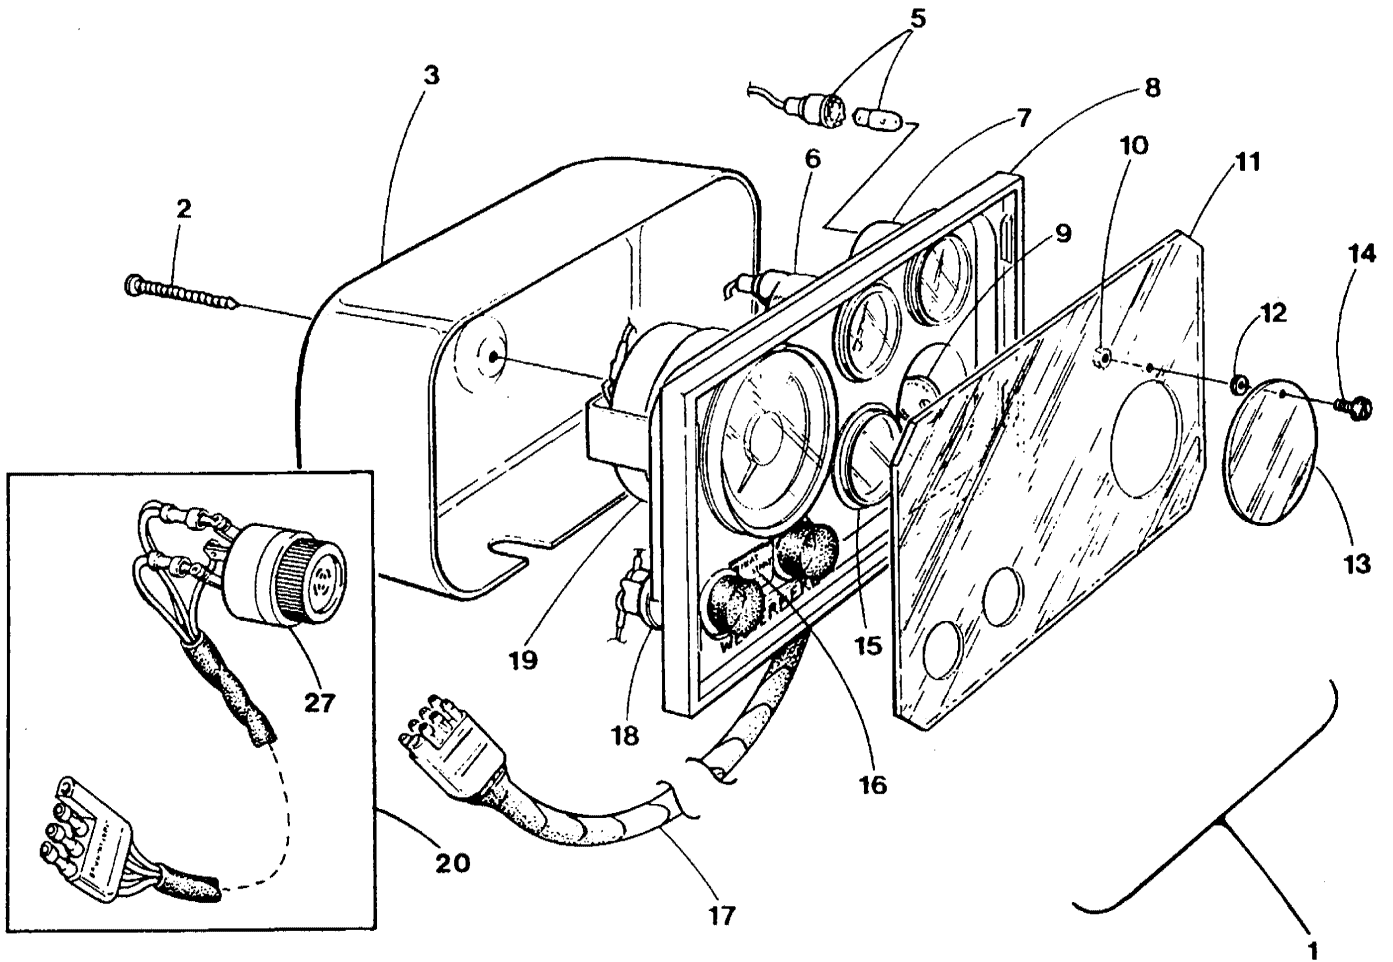

PROPULSION INSTRUMENT PANEL - 35C/D

PROPULSION INSTRUMENT PANEL - 35C/D

Reference #	Part #	Part Name	Remarks	Quantity
1	036843	PANEL	ADMIRAL 12 VDC INCL. SENDERS AND ALARM	1
2	030913	SCREW	10 X 2 SS	1
3	030119	COVER	PANEL REAR	1
5	042893	LAMP	INSTRUMENT 12 VDC INCL. HOLDER	3
6	037601	METER	WATER TEMPERATURE	1
7	037603	METER	OIL PRESSURE	1
8	033865	PANEL	PLATE	1
9	033693	KEYSWITCH	OFF/ON	1
10	030003	NUT	NYLON LOCKING 6-32	1
11	033684	COVER	FACEPLATE	1
12	030002	SPACER	NYLON	1
13	024996	WINDOW	KEYSWITCH COVER	1
14	030001	SCREW	NYLON 6-32 X 1/2 WASHER HD	1
15	037605	VOLTMETER	12 VDC	1
16	033682	DECAL	SWITCH IDENTIFICATION	1
17	030148	CABLE	PANEL TO ENGINE 8 PIN	1
18-1	033764	SWITCH	PUSHBUTTON START/PREHEAT	2
18-2	019031	CAP	SWITCH COVER REPLACEMENT	2
19	011917	METER	TACHOMETER-HOUR	1
20	036829	ALARM	ASSEMBLY	1
21	035825	WIRE	POWER TO METER LAMPS	3
22	039144	DIAGRAM	ENGINE WIRING	1
23	036473	PANEL	CAPTAIN	1
24	036590	METER	TACHOMETER	1
25	047256	PANEL	PLATE - INSTRUMENT CAPTAIN WITH LENS	1
26-1	036479	SWITCH	TEST	1
26-2	036490	CAP	SWITCH	1
27	013355	BUZZER	ALARM	1
28	030946	PLUG	NYLON	1
29-1	024947	LAMP	12 VDC	3
29-2	036483	HOLDER	LAMP	3
30	036626	HARNESS	PANEL TO ENGINE 4 PIN	1
31	036627	HARNESS	PANEL TO ENGINE 8 PIN	1
32	036477	ASSEMBLY	TERMINAL-DIODE	1
33	036544	SPACER	TERMINAL-DIODE ASSEMBLY	2
34	036545	SCREW	6-32 X 3/4 TAPPING SS	2
35	036630	DRAWING	TEMPLATE TO INSTALL EITHER PANEL	1