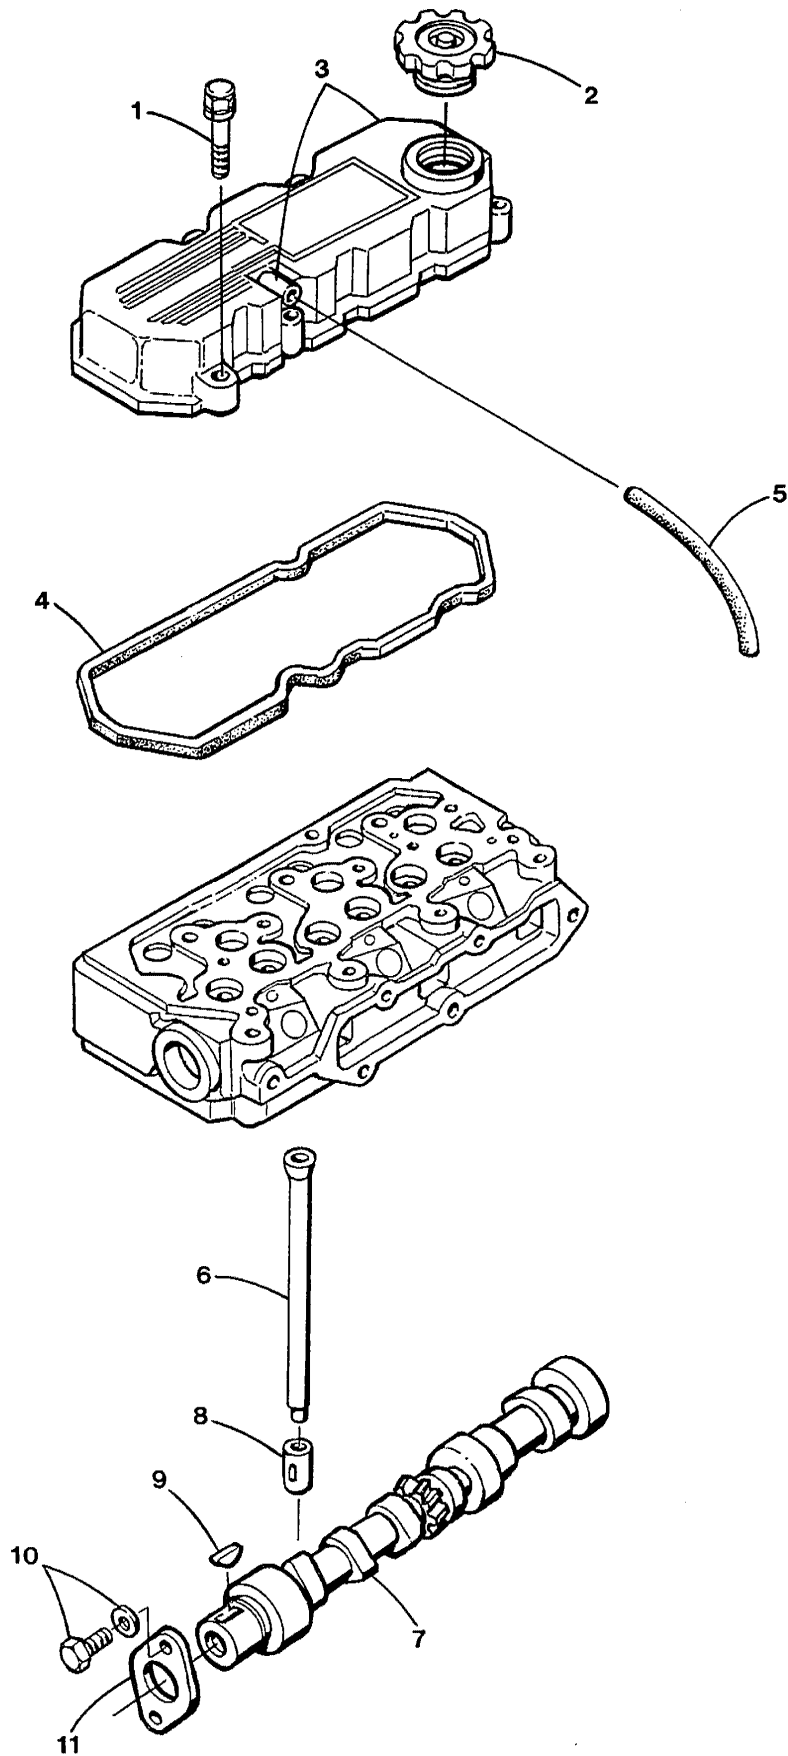

ROCKER COVER & CAMSHAFT - 35C/D - 8.0 - 10.0 BTDA

ROCKER COVER & CAMSHAFT - 35C/D - 8.0 - 10.0 BTDA

Reference #	Part #	Part Name	Remarks	Quantity
1	035796	CAPSCREW	M8 X 40 JIS 6 W/LW	4
2	030237	CAP	OIL FILL TOP	1
3	048099	COVER	ROCKER	1
4	046915	GASKET	ROCKER COVER	1
5	036045	HOSE	BREATHER - INCHES REQUIRED	6
6	045190	PUSHROD		6
7-1	048100	CAMSHAFT	35C - 8.0 - 10.0 BTDA	1
7-2	048332	CAMSHAFT	35D	1
8	030361	TAPPET		6
9	030275	KEY	WOODRUFF	1
10	035792	CAPSCREW	M8 X 16 JIS 6 W/LW	2
11	034265	PLATE	CAMSHAFT THRUST	1