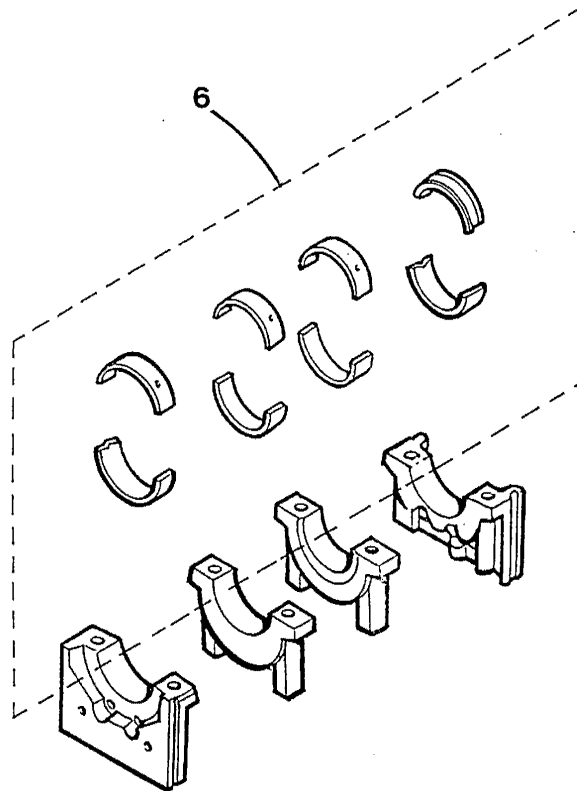

CRANKCASE - 35C/D - 8.0 - 10.0 BTDA

CRANKCASE - 35C/D - 8.0 - 10.0 BTDA

Reference #	Part #	Part Name	Remarks	Quantity
1	017196	CAPSCREW	M8 X 20 DIN 933	5
2	030395	SEAL	OIL	1
3	045194	FLANGE	REAR OIL SEAL	1
4	045195	GASKET	OIL SEAL FLANGE	1
5	045395	PLUG	1/4 BSPT HEX HEAD - GENSET ONLY	1
6-1	030479	BEARING	SET- MAIN - STD	1
6-2	030480	BEARING	SET- MAIN - 0.25	1
6-3	030481	BEARING	SET- MAIN - 0.50	1
6-4	030482	BEARING	SET- MAIN - 0.75	1