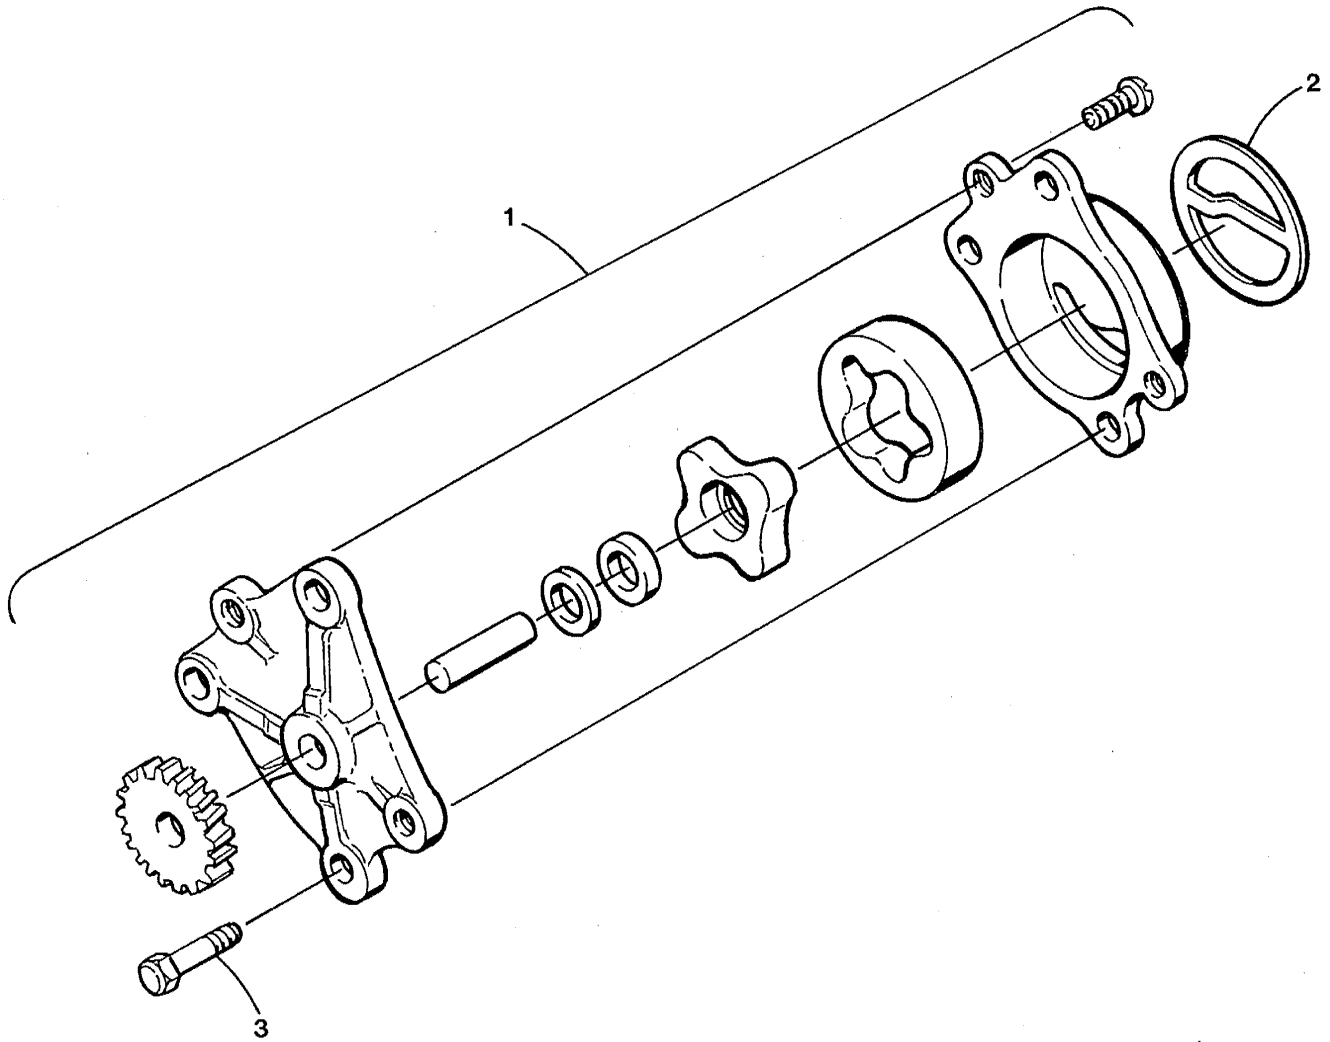

OIL PUMP - 35C/D - 8.0 - 10.0 BTDA

OIL PUMP - 35C/D - 8.0 - 10.0 BTDA

Reference #	Part #	Part Name	Remarks	Quantity
1	045224	PUMP	OIL	1
2	045223	GASKET	OIL PUMP	1
3	299527	CAPSCREW	M8 X 22 JIS	3