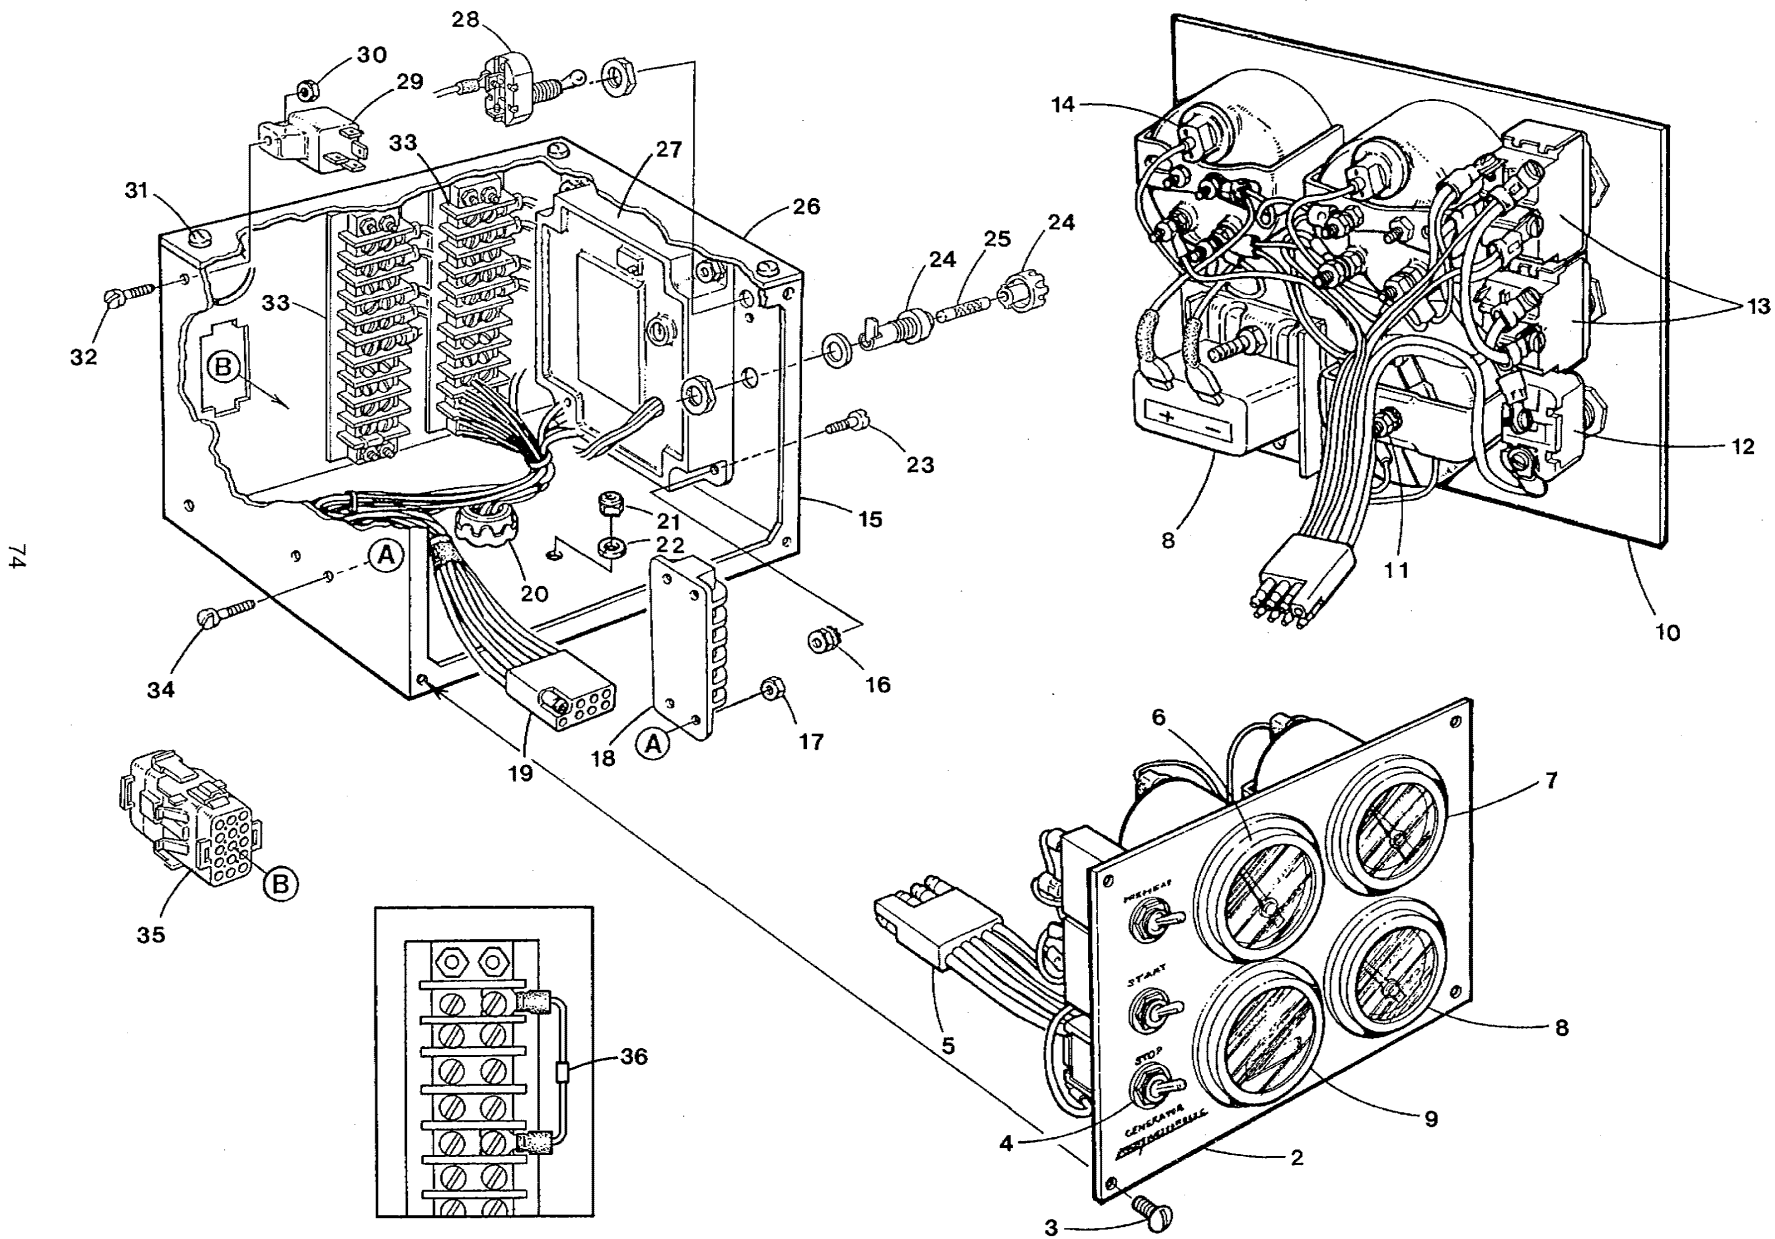

CONTROL PANEL - ELECTRONIC GOVERNOR - 8.0 - 10.0 BTDA

CONTROL PANEL - ELECTRONIC GOVERNOR - 8.0 - 10.0 BTDA

Reference #	Part #	Part Name	Remarks	Quantity
1-1	044925	PANEL	BOX & HARNESS 12 VDC ELECTRONIC GOVERN	1
1-2	044926	PANEL	BOX & HARNESS 24 VDC ELECTRONIC GOVERN	1
1-3	044966	PANEL	BOX & HARNESS 12 VDC ELECT. GOV. UNGRND	1
1-4	044967	PANEL	BOX & HARNESS 24 VDC ELECT. GOV. UNGRND	1
2-1	036539	PANEL	GENSET CONTROL 12 VDC	1
2-2	046775	PANEL	GENSET CONTROL 12 VDC UNGROUNDED	1
2-3	042162	PANEL	GENSET CONTROL 24 VDC	1
2-4	046776	PANEL	GENSET CONTROL 24 VDC UNGROUNDED	1
2-5	044246	PANEL	REMOTE CONTROL 12 VDC W/15 PIN PLUG	1
2-6	046887	PANEL	REMOTE CONTRL 12 VDC UNG W/15 PIN PLUG	1
2-7	046888	PANEL	REMOTE CONTRL 24 VDC UNG W/15 PIN PLUG	1
3	034421	SCREW	8-32 X 3/8 SS TRUSS HEAD BLACK	4
4	031999	RING	TOGGLE SWITCH MOUNT LOCKING	3
5-1	036538	HARNESS	GENSET PANEL	1
5-2	046885	HARNESS	GENSET PANEL UNGROUNDED	1
5-3	044252	HARNESS	GENSET PANEL W/15 PIN CONNECTOR	1
5-4	046886	HARNESS	GENSET PANEL UNG W/15 PIN CONNECTOR	1
6-1	037601	METER	WATER TEMPERATURE 12 VDC	1
6-2	042158	METER	WATER TEMPERATURE 24 VDC	1
6-3	046754	METER	WATER TEMPERATURE 12/24 VDC UNGROUND	1
7-1	037603	METER	OIL PRESSURE 12 VDC	1
7-2	042157	METER	OIL PRESSURE 24 VDC 80 PSI	1
7-3	046674	METER	OIL PRESSURE 12/24 VDC UNGROUNDED	1
8-1	037605	VOLTMETER	12 VDC	1
8-2	042156	VOLTMETER	24 VDC	1
8-3	046755	VOLTMETER	12 VDC UNGROUNDED	1
8-4	046675	VOLTMETER	24 VDC UNGROUNDED	1
9-1	036192	HOURLMETER	12 VDC	1
9-2	042159	HOURLMETER	24 VDC	1
9-3	046676	HOURLMETER	12/24 VDC UNGROUNDED	1
10	034485	PLATE	PANEL	1
11	031904	NUT	10-24 KEPS SS	1
12	024731	SWITCH	STOP	1
13	024732	SWITCH	PREHEAT AND START	2
14-1	042893	LAMP	INSTRUMENT 12 VDC INCLUDING HOLDER	3
14-2	035825	WIRE	POWER TO METER LAMPS	3
14-3	045094	LAMP KIT	24 VDC	1
15	043840	BOX	GENSET CONTROL PANEL	1
16	200125	NUT	10-32 KEPS	4
17	050234	NUT	6-32 KEPS	4
18-1	050201	BLOCK	TERMINAL 6 POSITION	1
18-2	050374	MARKER	TERMINAL BLOCK	1
19	043737	HARNESS	GENSET PANEL BOX	1
20	023937	BUSHING		1
21	015812	NUT	M6 DIN 934	4
22	031783	LOCKWASHER	M6 DIN 127	4
23	031872	SCREW	10-32 X 1/2 SS BINDING HEAD	4
24	043747	HOLDER	FUSE	1
25	033769	FUSE	8 AMP	1
26	040185	COVER	PANEL BOX	1