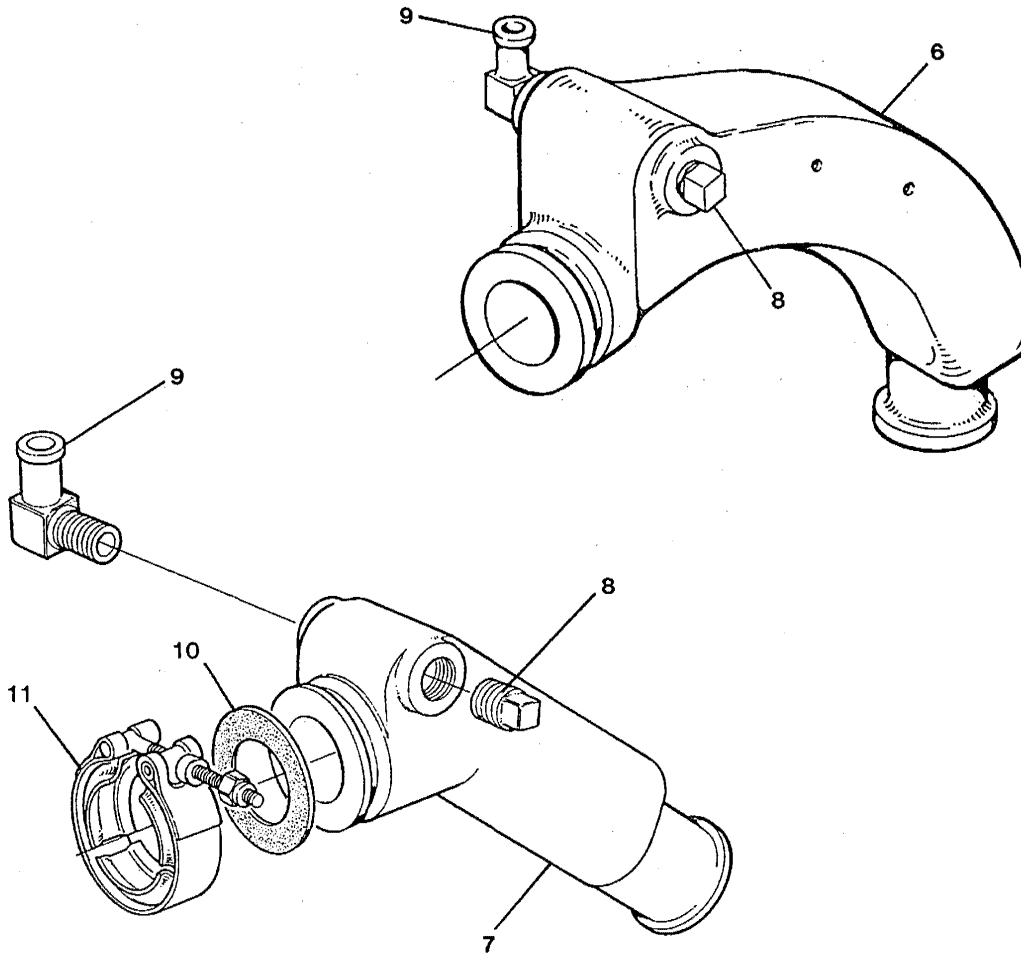

RECOVERY COOLANT TANK & EXHAUST ELBOWS- 35C/D- 8.0-10.0 BTDA

RECOVERY COOLANT TANK & EXHAUST ELBOWS- 35C/D- 8.0-10.0 BTDA

Reference #	Part #	Part Name	Remarks	Quantity
1	024977	TANK KIT	COOLANT RECOVERY INCL. REF#S 1-5	1
2	024637	TUBING	MANIFOLD TO TANK - INCHES REQUIRED	72
3	024858	CAP	COOLANT RECOVERY TANK	1
4	024704	TANK	COOLANT RECOVERY	1
5	024786	STRAP	COOLANT RECOVERY TANK	1
6	037401	ELBOW KIT	WATER INJECTED 90 DEG INCL REF#S 8-11	1
7	037402	ELBOW KIT	WATER INJECTED 45 DEG INCL REF#S 8-11	1
8-1	035747	PLUG	1/2NPT SQ HD BRASS - 45 DEG ELBOW	1
8-2	036849	PLUG	3/4NPT SQ HD BRASS - 90 DEG ELBOW	1
8-3	046777	PLUG	1/2NPT SOCKET BRASS - GENSET	1
9-1	036616	ELBOW	1/2NPT TO 1" HOSE - 45 DEG ELBOW	1
9-2	036614	ELBOW	3/8NPT TO 1" HOSE - 90 DEG ELBOW	1
10	036425	GASKET	EXHAUST ELBOW	1
11	036541	CLAMP	EXHAUST ELBOW	1
12	024906	CLAMP	HOSE 04 MINI	2
13-1	036660	ADAPTER	V-CLAMP TO 1.5NPT MALE - NOT SHOWN	1
13-2	037230	ADAPTER	V-CLAMP TO 1.5NPT FEMALE - NOT SHOWN	1