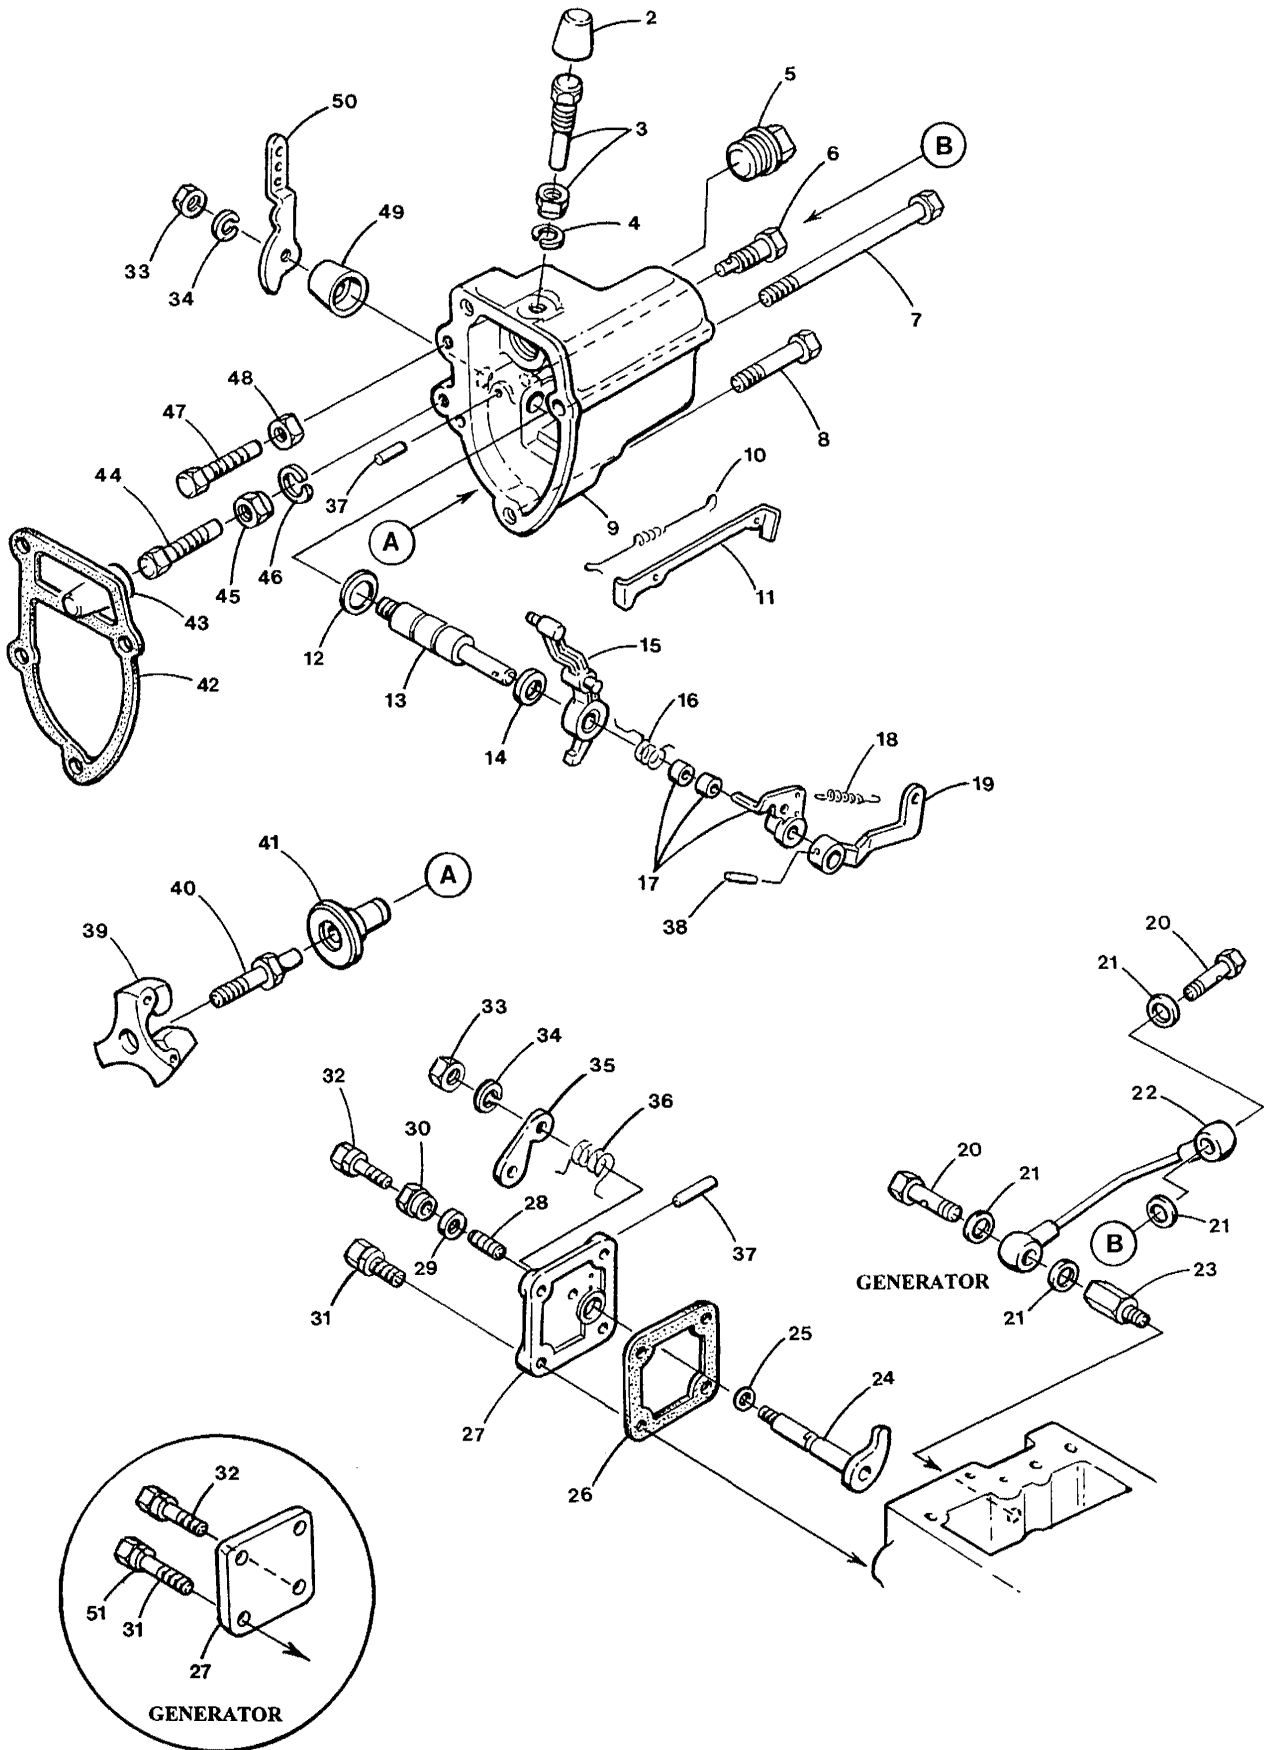

GOVERNOR ASSEMBLY - 35C/D - 8.0 - 10.0 BTDA

GOVERNOR ASSEMBLY - 35C/D - 8.0 - 10.0 BTDA

Reference #	Part #	Part Name	Remarks	Quantity
41-1	047143	SLEEVE	SLIDING - GENSET	1
41-2	045256	SLEEVE	SLIDING - 35C	1
41-3	048024	SLEEVE	SLIDING - 35D	1
42	045260	GASKET	GOVERNOR HOUSING	1
43	043983	COVER	HIGH SPEED SET SCREW ANTI-TAMPER	1
44	045171	BOLT	HIGH SPEED INCL. REF #45	1
45	047125	NUT	HIGH SPEED SET	1
46	043984	C-RING	RETAINING	1
47-1	045255	BOLT	LOW IDLE SET - 35C	1
47-2	048090	BOLT	LOW IDLE SET - 35D	1
48	015812	NUT	M6 DIN 934	1
49	045247	COVER	GOVERNOR	1
50	045259	LEVER	THROTTLE	1
51	031783	LOCKWASHER	M6 DIN 127 - GENSET	4