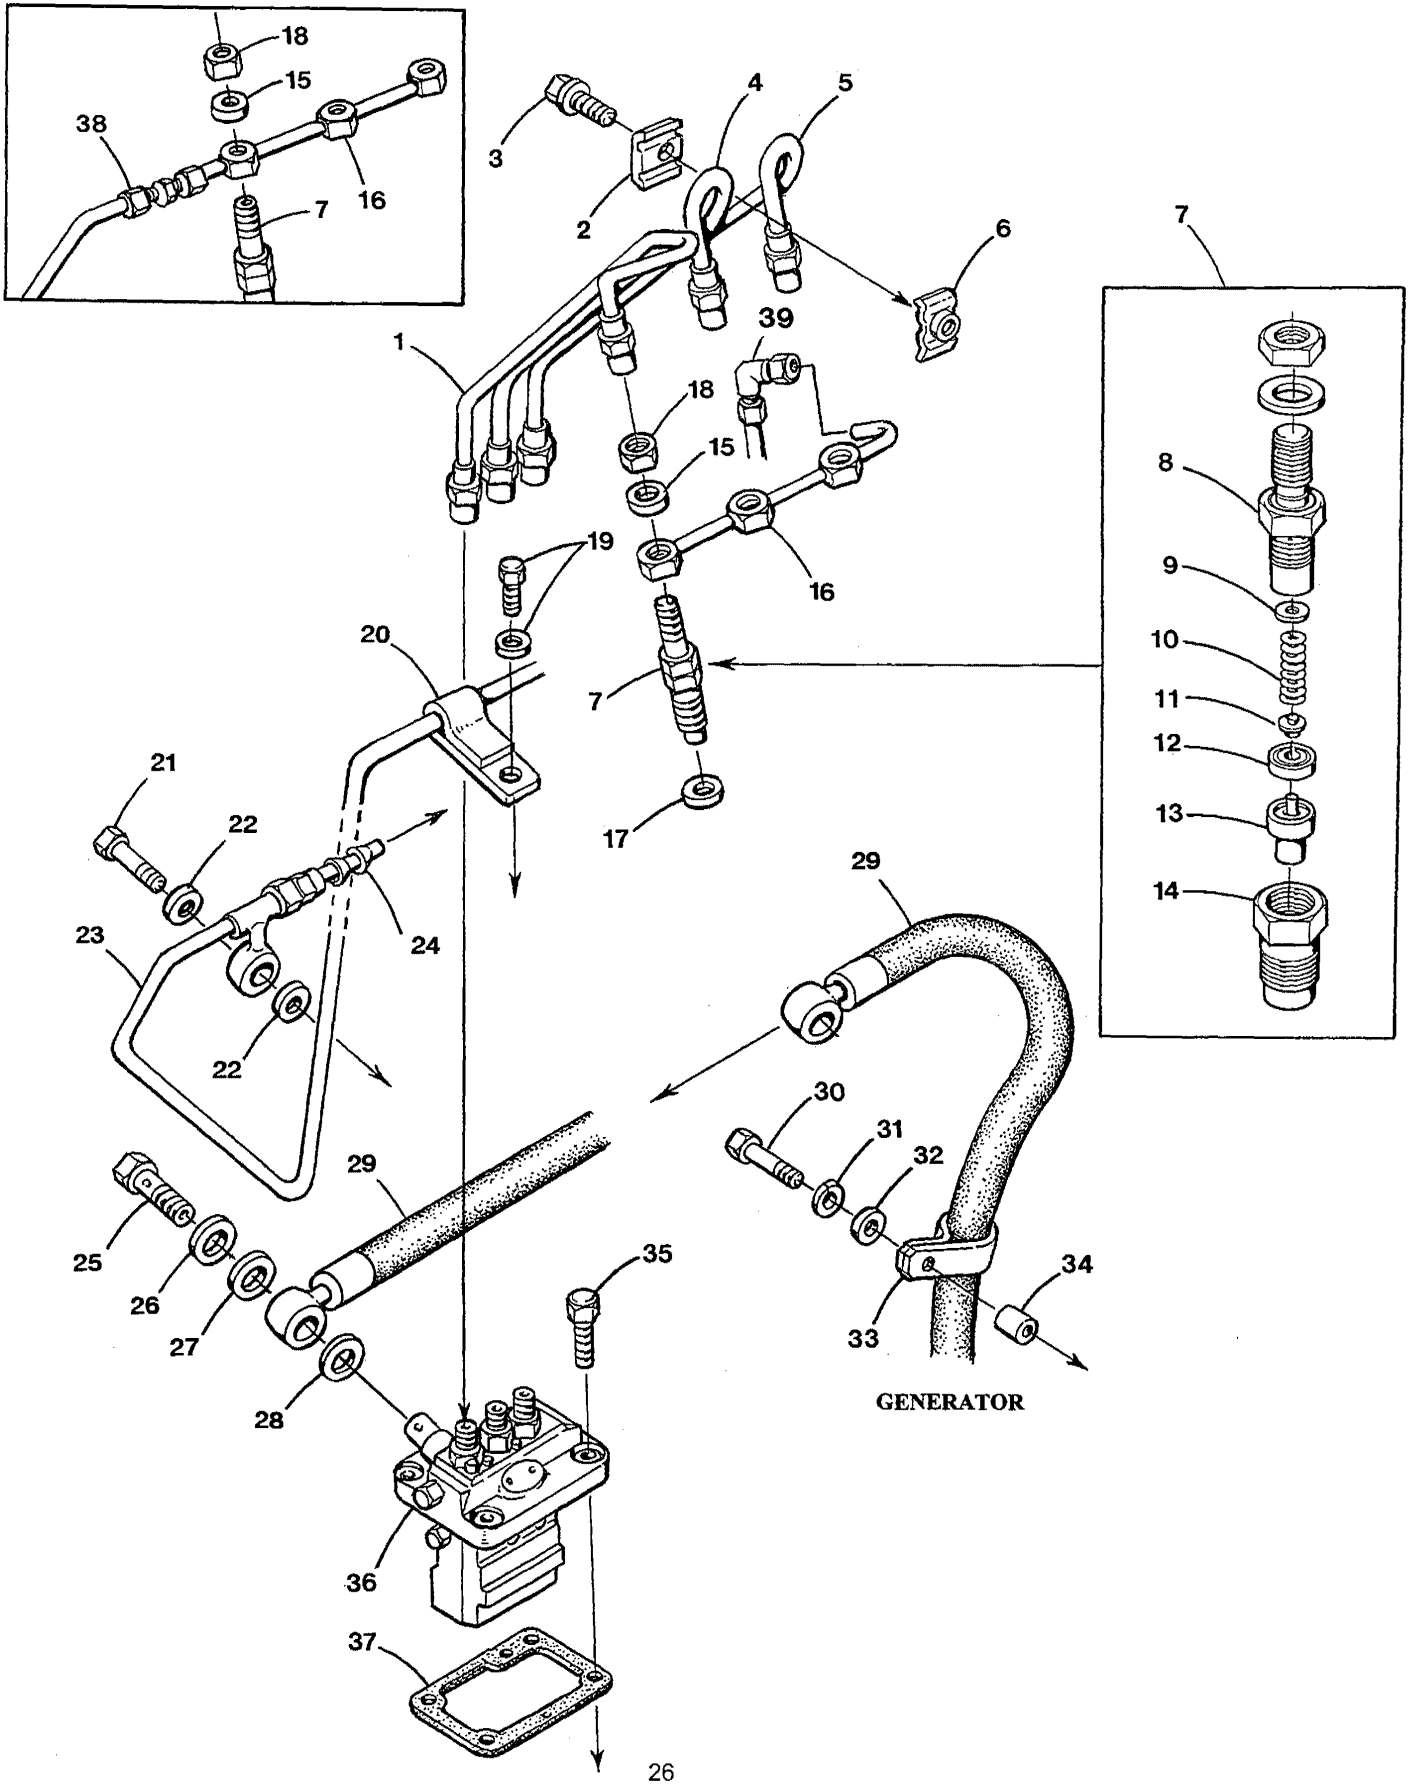

FUEL SYSTEM & NOZZLE ASSEMBLY - 35C/D - 8.0 - 10.0 BTDA

FUEL SYSTEM & NOZZLE ASSEMBLY - 35C/D - 8.0 - 10.0 BTDA

Reference #	Part #	Part Name	Remarks	Quantity
1	045237	LINE	INJECTOR 1	1
2	030315	CLAMP	FUEL LINE	2
3	035810	CAPSCREW	M 6 X 25 JIS 6 W/LW-FW	2
4	045238	LINE	INJECTOR 2	1
5	045239	LINE	INJECTOR 3	1
6	046910	CLAMP	FUEL LINE	2
7	037091	INJECTOR	INCLUDING REF 8 THRU 14	3
8	037112	HOLDER	INJECTOR	3
9-1	036925	SHIM	INJECTOR 1.25	AR
9-2	036926	SHIM	INJECTOR 1.30	AR
9-3	036927	SHIM	INJECTOR 1.35	AR
9-4	036928	SHIM	INJECTOR 1.40	AR
9-5	036929	SHIM	INJECTOR 1.45	AR
9-6	036930	SHIM	INJECTOR 1.50	AR
9-7	036931	SHIM	INJECTOR 1.55	AR
9-8	036932	SHIM	INJECTOR 1.60	AR
9-9	036933	SHIM	INJECTOR 1.65	AR
9-10	036934	SHIM	INJECTOR 1.70	AR
10	037106	SPRING	INJECTOR	3
11	037107	PIN	INJECTOR SPRING	3
12	037108	SPACER	INJECTOR	3
13	036935	NOZZLE	INJECTOR	3
14	037109	NUT	INJECTOR NOZZLE	3
15	036922	GASKET	INJECTOR RETURN	3
16-1	048108	LINE	INJECTOR LEAKOFF TO JULY 2002	1
16-2	048333	LINE	INJECTOR LEAKOFF FROM JULY 2002	1
17	038841	GASKET	INJECTOR TO HEAD	3
18	036921	NUT	INJECTOR	3
19	035796	CAPSCREW	M8 X 40 JIS 6 W/LW TO JULY 2002	1
20	044069	STRAP	CLAMP FUEL RETURN LINE TO JULY 2002	1
21	016988	BOLT	BANJO M8	1
22	030289	WASHER	BANJO M8	2
23-1	046311	LINE	INJECTOR RETURN FROM JULY 2002	1
23-2	044500	LINE	INJECTOR RETURN TO JULY 2002	1
24	034641	CONNECTOR	FUEL RETURN HOSE	1
25	024916	BOLT	BANJO M12	1
26	024972	WASHER	BANJO M14 ALUMINUM	1
27	030291	WASHER	BANJO M14	1
28	030290	WASHER	BANJO 12	1
29-1	043780	HOSE	FILTER TO INJECTION PUMP - PROP	1
29-2	044214	HOSE	FILTER TO INJECTION PUMP - GENSET	1