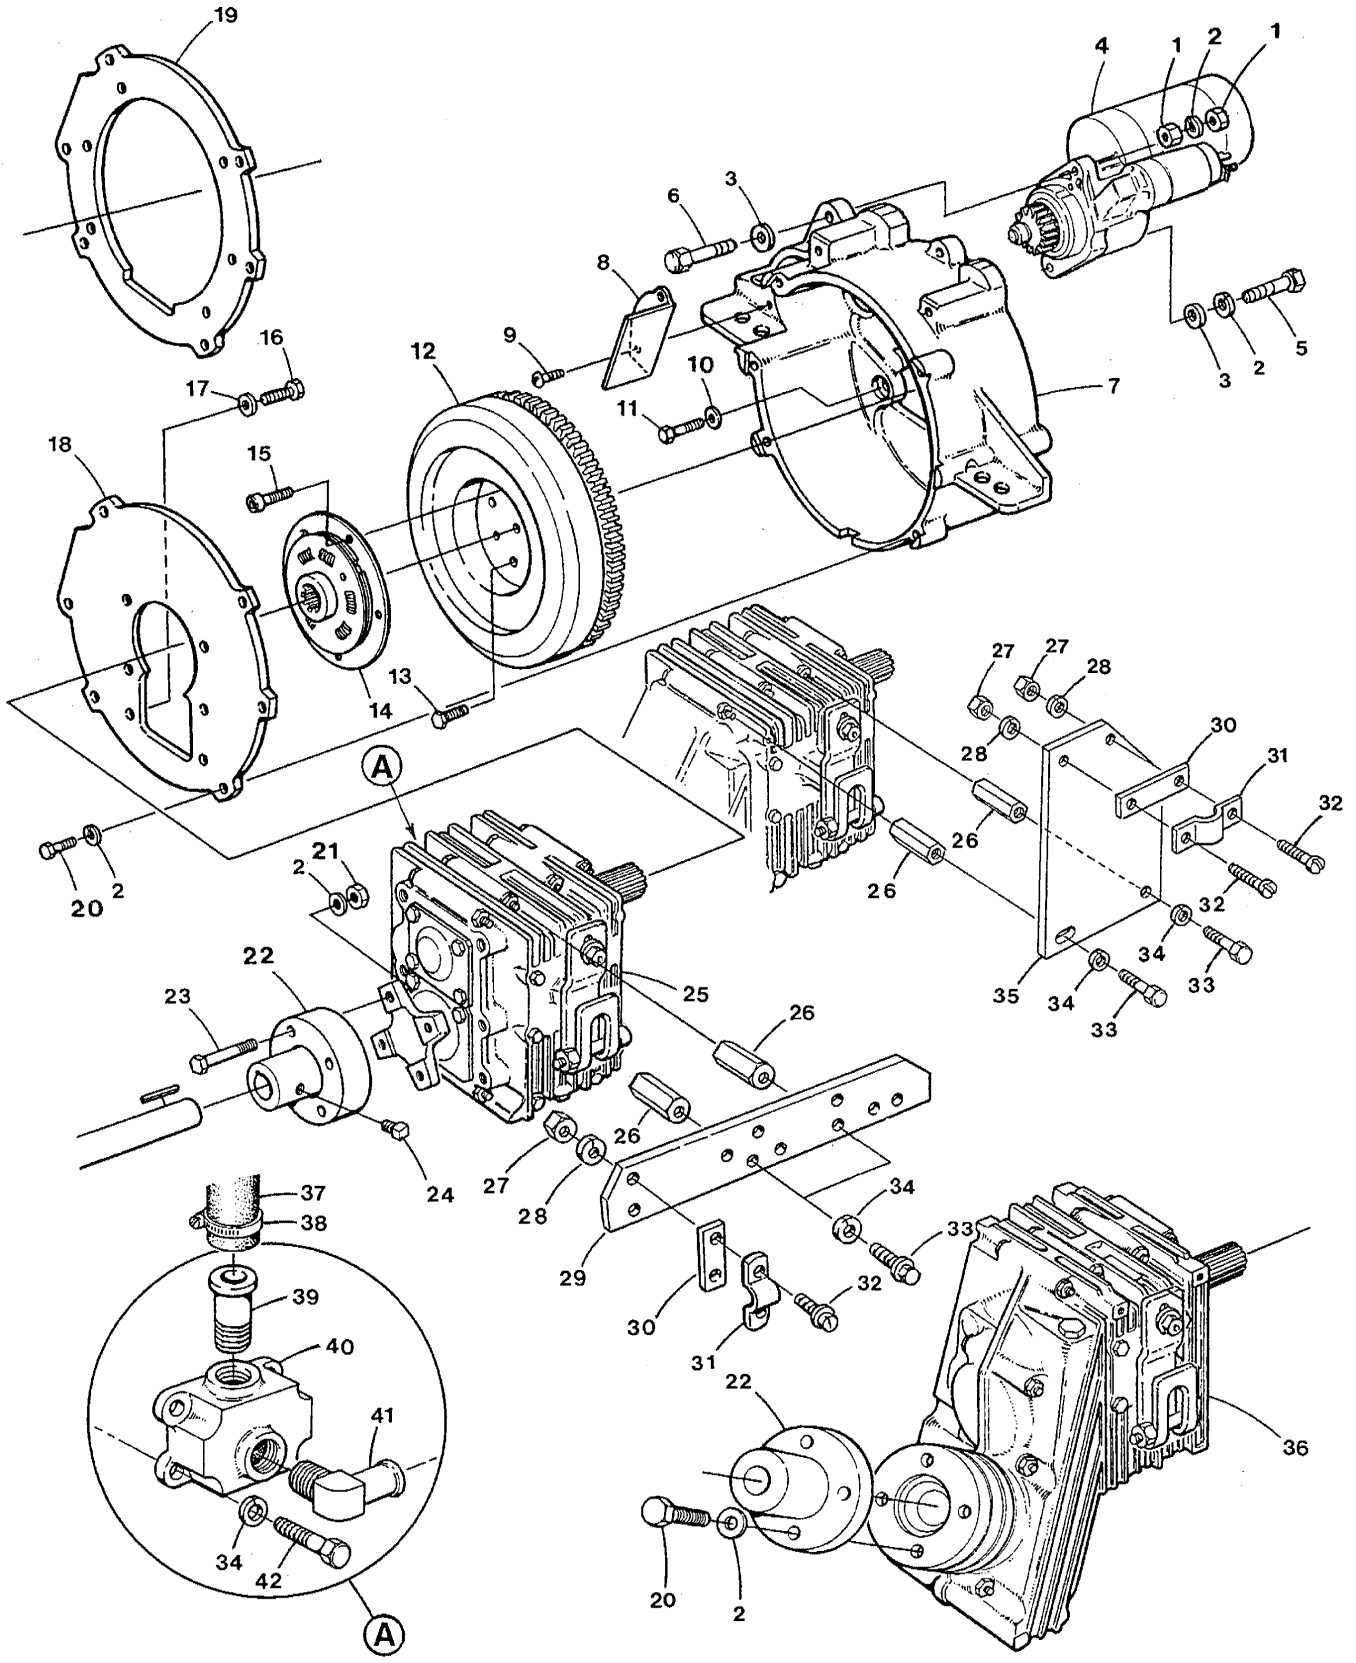

HBW (HURTH) TRANSMISSION - 35C/D

HBW (HURTH) TRANSMISSION - 35C/D

Reference #	Part #	Part Name	Remarks	Quantity
31	013325	CLAMP	CABLE	1
32	031873	SCREW	10-32 X 5/8 SS	2
33	013630	CAPSCREW	M8 X 25 DIN 933	4
34	031786	LOCKWASHER	M8 DIN 127	6
35	030181	BRACKET	SHIFT CABLE-TOP ENTRY - V-DRIVE	1
36-1	030048	HBW GEAR	V-DRIVE 2 . 1 : 1	1
36-2	031250	HBW GEAR	V-DRIVE 3 : 1	1
37	011779	HOSE	1" WIRE INSERTED - INCHES REQUIRED	24
38	011405	CLAMP	HOSE 16	2
39	036622	NIPPLE	3/4NPT TO 1" HOSE	1
40	040036	COOLER	HBW TRANSMISSION - HBW125/150/150A/150V	1
41	036614	ELBOW	3/4NPT TO 1" HOSE	1
42	017196	CAPSCREW	M8 X 20 DIN 933	4