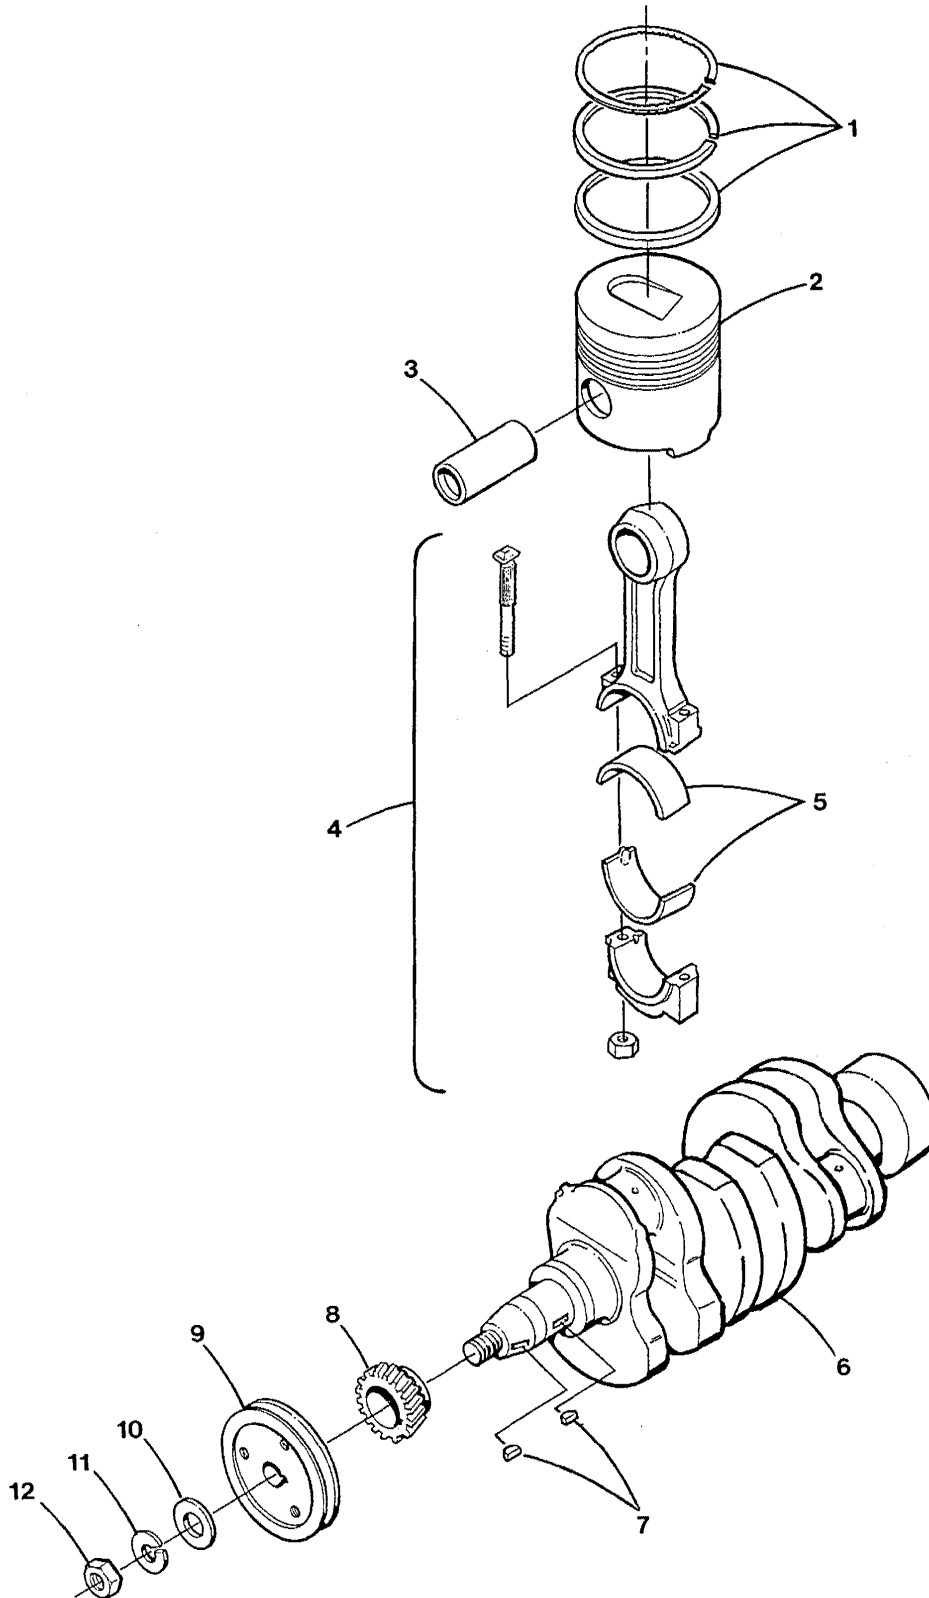

PISTONS & CRANKSHAFT - 35C/D - 8.0 - 10.0 BTDA

PISTONS & CRANKSHAFT - 35C/D - 8.0 - 10.0 BTDA

Reference #	Part #	Part Name	Remarks	Quantity
1-1	045204	RING SET	STD - PROP	3
1-2	045205	RING SET	0.25 - PROP	3
1-3	045206	RING SET	0.50 - PROP	3
1-4	046911	RING SET	STD - GENSET	3
1-5	046912	RING SET	0.25 - GENSET	3
1-6	046913	RING SET	0.50 - GENSET	3
2-1	045207	PISTON	STD - PROP	3
2-2	045208	PISTON	0.25 - PROP	3
2-3	045209	PISTON	0.50 - PROP	3
2-4	047131	PISTON	STD - GENSET	3
2-5	047132	PISTON	0.25 - GENSET	3
2-6	047133	PISTON	0.50 - GENSET	3
3	045210	PIN	PISTON	3
4	048102	ROD	CONNECTING	3
5-1	047012	BEARING SET	ROD - STD	3
5-2	045167	BEARING SET	ROD - 0.25	3
5-3	045168	BEARING SET	ROD - 0.50	3
5-4	045169	BEARING SET	ROD - 0.75	3
6	048103	CRANKSHAFT		1
7	030275	KEY	WOODRUFF	2
8	045216	GEAR	CRANKSHAFT	1
9	048104	PULLEY	CRANKSHAFT	1
10	032175	WASHER	FLAT M18	1
11	032176	LOCKWASHER	M18	1
12	032172	NUT	M18	1