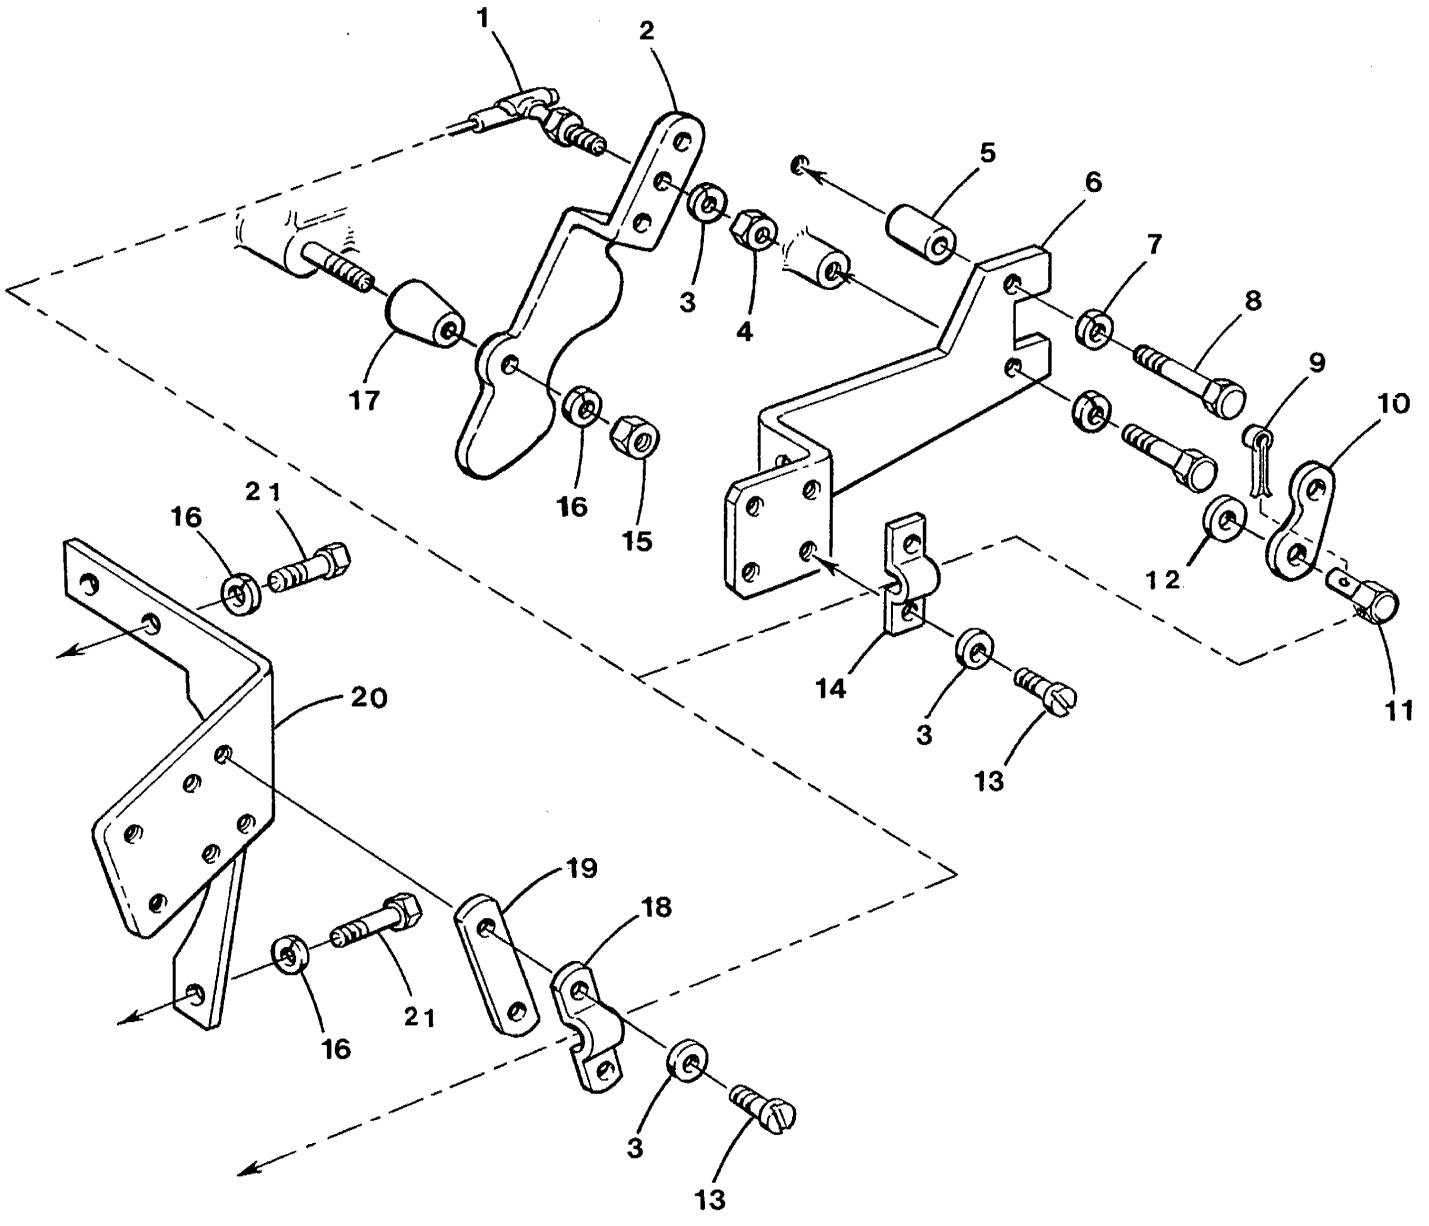

THROTTLE ASSEMBLY - 35C/D

THROTTLE ASSEMBLY - 35C/D

Reference #	Part #	Part Name	Remarks	Quantity
1	019364	BALL JOINT		1
2	045259	LEVER	THROTTLE	1
3	031849	LOCKWASHER	10 SS	5
4	031847	NUT	10-32 SS HEX	1
5	033052	SPACER	SOLENOID TO BRACKET	1
6	043957	BRACKET	STOP CABLE	1
7	031783	LOCKWASHER	M6 DIN 127	2
8	013590	CAPSCREW	M6 X 30 DIN 933	2
9	011796	PIN	COTTER, 1/16 X 1/2	1
10	045272	LEVER	STOP	1
11	299864	PIVOT	STOP LEVER WITH SCREW	1
12	031784	WASHER	M6 DIN 125	1
13	031872	SCREW	10-32 X 1/2 SS BINDING HEAD	4
14	013871	CLAMP	SHUT-OFF CABLE	1
15	031802	NUT	M8 DIN 936 JAM	1
16	031786	LOCKWASHER	M8 DIN 127	3
17	045247	COVER	GOVERNOR SHAFT	1
18	013325	CLAMP	CABLE	1
19	013870	SHIM	CABLE CLAMP	1
20	043441	BRACKET	THROTTLE CABLE	1
21	017196	CAPSCREW	M8 X 20 DIN 933	2