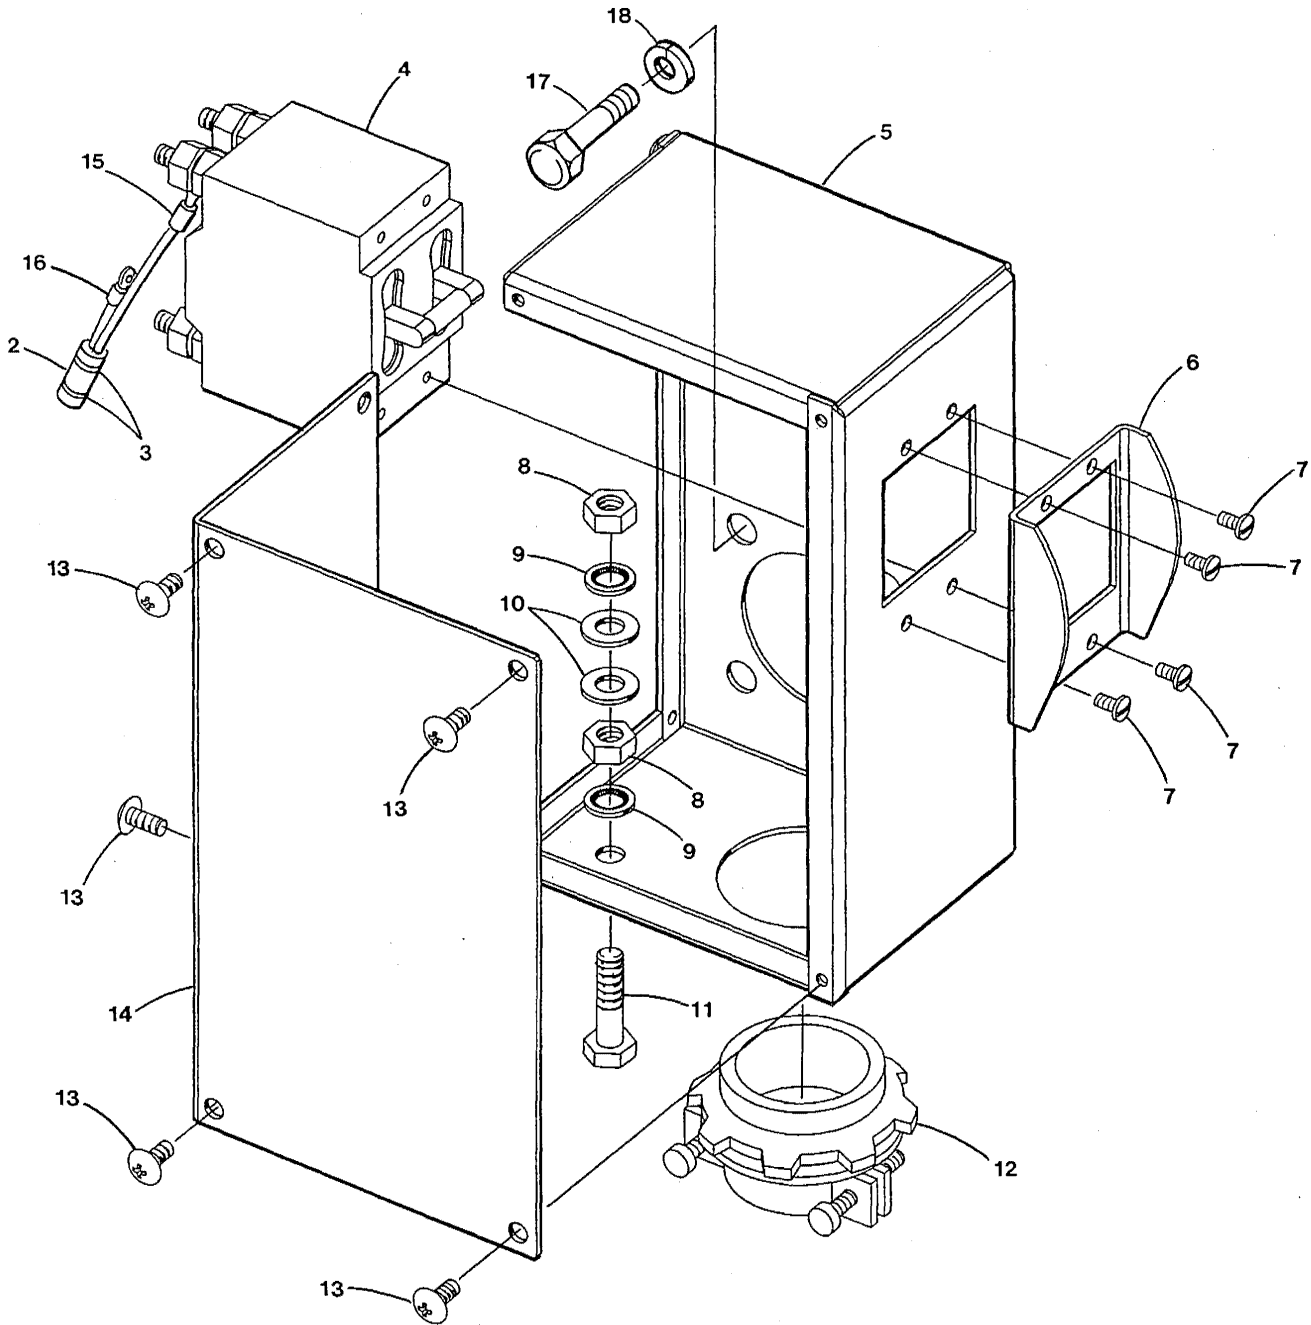

CIRCUIT BREAKER ASSEMBLY - 10.0 BTDA

CIRCUIT BREAKER ASSEMBLY - 10.0 BTDA

Reference #	Part #	Part Name	Remarks	Quantity
1-1	038618	KIT	AC OUTPUT CIRCUIT BREAKER 60HZ-10.0 BTDA	1
1-2	042315	KIT	AC OUTPUT CIRCUIT BREAKER 50HZ-7.5 BTDA	1
2	030067	CONDUIT	FLEX-GARD - INCHES REQUIRED	4
3	013776	TIEWRAP	3.5" LONG	2
4-1	042698	BREAKER	CIRCUIT 50 AMP 60HZ - 10.0 BTDA	1
4-2	042707	BREAKER	CIRCUIT 35 AMP 50HZ - 7.5 BTDA	1
5	043722	BOX	CIRCUIT BREAKER	1
6	039082	GUARD	CIRCUIT BREAKER HANDLE	1
7	031852	SCREW	6-32 X 1/4 SS BINDING HEAD	4
8	032498	NUT	1/4NC BRASS	2
9	032493	LOCKWASHER	1/4 INTERNAL TOOTH BRONZE	2
10	032499	WASHER	FLAT 1/4 BRASS	2
11	038622	CAPSCREW	1/4NC X 1 BRONZE FULLY THREADED	1
12	036737	CONNECTOR	BOX 1-1/4" INSULATED	1
13	031891	SCREW	8-32 X 3/8 SS TRUSS HEAD	6
14	043723	COVER	BREAKER BOX 43722	1
15-1	038642	WIRE	GEN TO BREAKER BLACK 8GA 60HZ - 10.0 BTDA	2
15-2	042340	WIRE	GEN TO BREAKER BLACK 10GA 50HZ - 7.5 BTDA	1
16-1	038649	WIRE	GEN TO BOX WHITE 6GA 60HZ - 10.0 BTDA	1
16-2	038646	WIRE	GEN TO BREAKER WHITE 10GA 50HZ - 7.5 BTDA	1
17	044243	CAPSCREW	M8 X 14 DIN 933	4
18	031786	LOCKWASHER	M8 DIN 127	4
19	042719	DIAGRAM	AC OUTPUT & CIRCUIT BREAKER WIRING	1