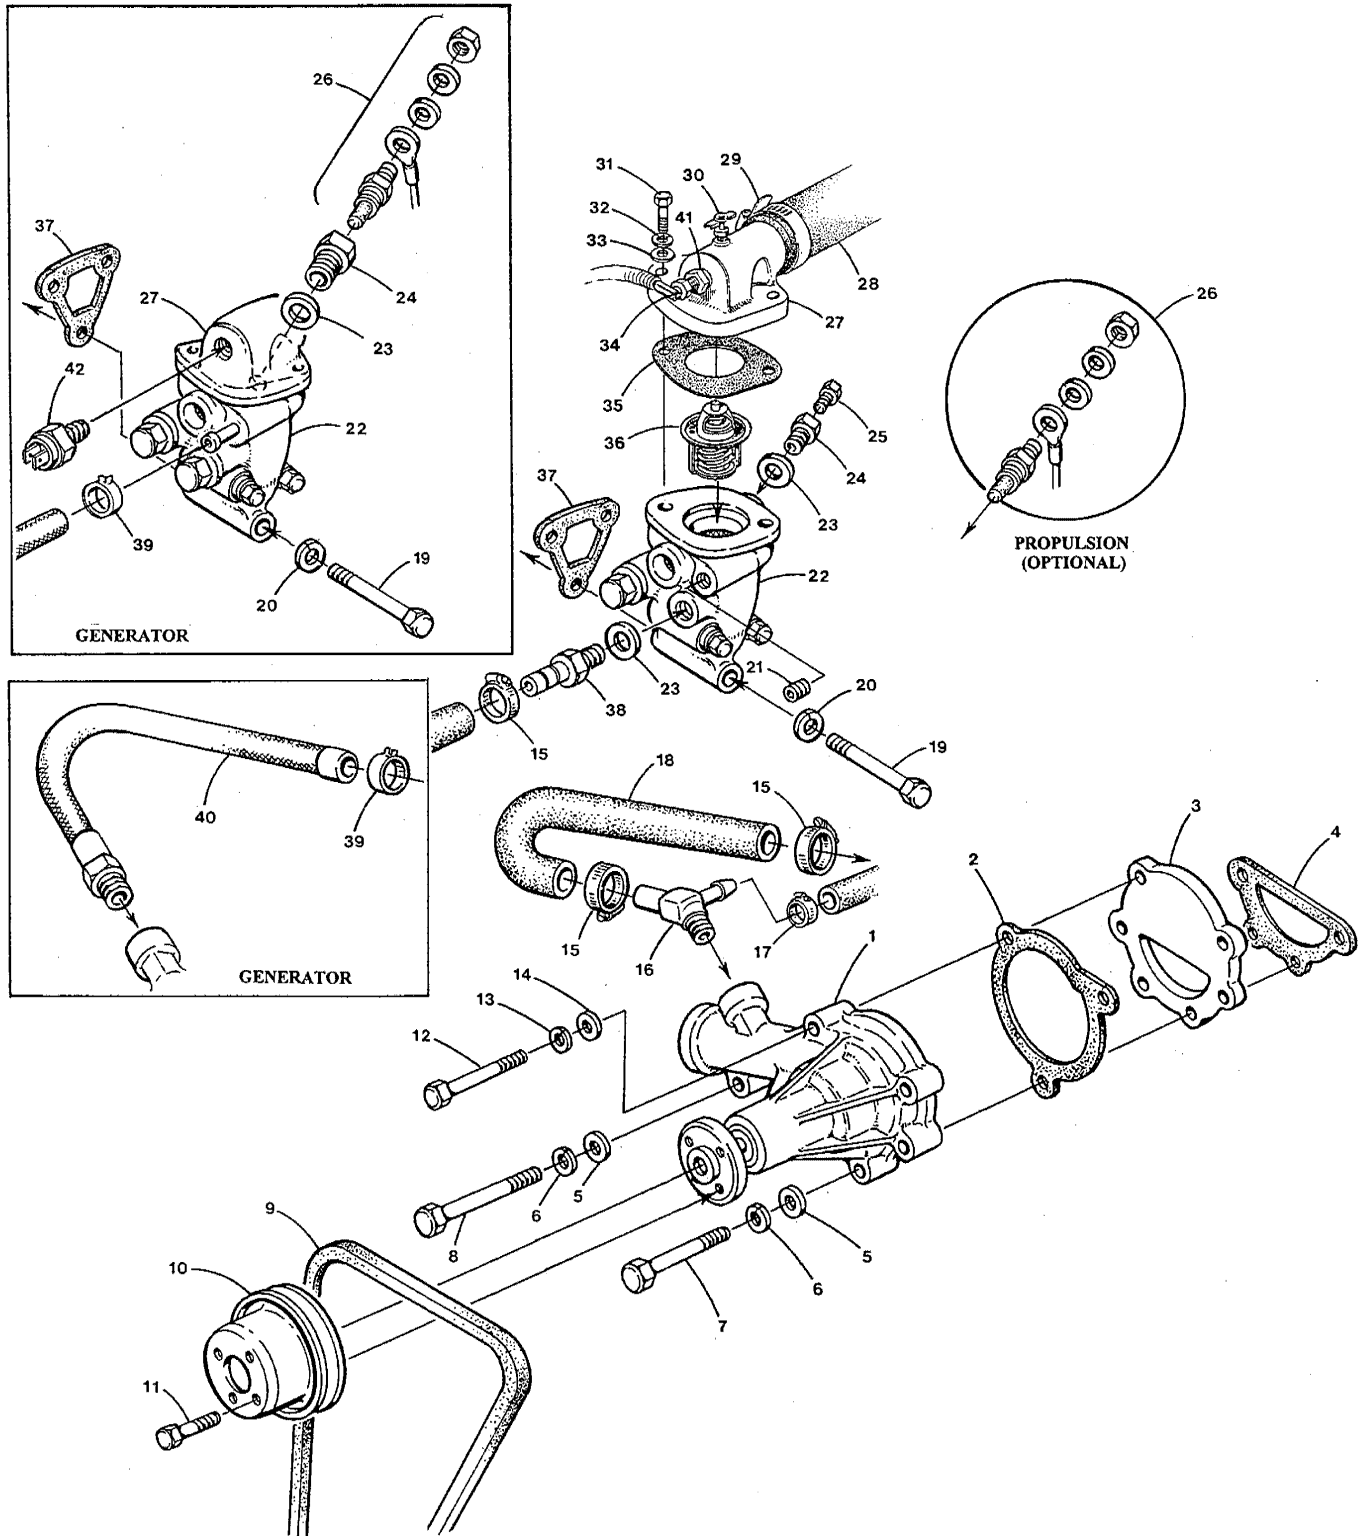

THERMOSTAT & FRESH WATER PUMP - 35C/D - 8.0 - 10.0 BTDA

THERMOSTAT & FRESH WATER PUMP - 35C/D - 8.0 - 10.0 BTDA

Reference #	Part #	Part Name	Remarks	Quantity
1	045231	PUMP	FRESH WATER	1
2	044082	GASKET	FRESH WATER PUMP PLATE	1
3	044083	PLATE	FRESH WATER PUMP	1
4	030474	GASKET	WATER PUMP TO BLOCK	1
5	031787	WASHER	M8 DIN 125	4
6	031786	LOCKWASHER	M8 DIN 127	4
7	024948	CAPSCREW	M8 X 45 DIN 931	3
8	031225	CAPSCREW	M8 X 60 DIN 931	1
9	045232	BELT		1
10	047134	PULLEY	FRESH WATER PUMP	1
11	035785	CAPSCREW	M6 X 12 JIS 6 W/LW	4
12	013590	CAPSCREW	M6 X 30 DIN 933	2
13	031783	LOCKWASHER	M6 DIN 127	2
14	031784	WASHER	M6 DIN 125	2
15	011341	CLAMP	HOSE 08 - PROP	1
16	044184	ELBOW	BYPASS - PROP	1
17	017298	CLAMP	HOSE 06	2
18	043876	HOSE	BYPASS - PROP	1
19	031812	CAPSCREW	M8 X 65 DIN 931	3
20	031786	LOCKWASHER	M8 DIN 127	3
21	043482	PLUG	BYPASS - PROP	1
22-1	045233	HOUSING	THERMOSTAT LOWER - GENSET	1
22-2	047894	HOUSING	THERMOSTAT LOWER - PROP	1
23	033280	WASHER	BANJO M16 ALUMINUM	2
24	024602	ADAPTER	M16 X 1.5 TO 1/8NPT	1
25	019369	PLUG	1/8NPT HEX HEAD BRASS	1
26-1	035109	SENDER	WATER TEMPERATURE (STD ON GENSET)	1
26-2	011915	SENDER	WATER TEMPERATURE UNGROUNDED	1
26-3	022124	SENDER	WATER TEMPERATURE 12 VDC DUAL PANEL	1
26-4	034912	SENDER	WATER TEMPERATURE UNGRND DUAL PANEL	1
27	043434	HOUSING	THERMOSTAT UPPER	1
28	043952	HOSE	THERMOSTAT TO MANIFOLD	1
29	021878	CLAMP	HOSE 20	2
30	011471	PETCOCK	1/8NPT	1
31	013619	CAPSCREW	M8 X 30 DIN 933	2
32	031786	LOCKWASHER	M8 DIN 127	2
33	031787	WASHER	M8 DIN 125	2
34	030125	SWITCH	WATER TEMPERATURE ALARM - PROP	1
35	034196	GASKET	THERMOSTAT	1
36	024688	THERMOSTAT		1
37	045236	GASKET	THERMOSTAT LOWER HOUSING	1
38	043870	CONNECTOR	MALE M16 X 1.5 TO 5/8 HOSE - PROP	1
39	024906	CLAMP	HOSE 04 MINI	2
40	035435	HOSE	5/16 ID - INCHES REQUIRED - GENSET	9
41	037453	BUSHING	1/4NPT X 1/8NPT - PROP	1
42	039550	SWITCH	WATER TEMPERATURE - GENSET	1