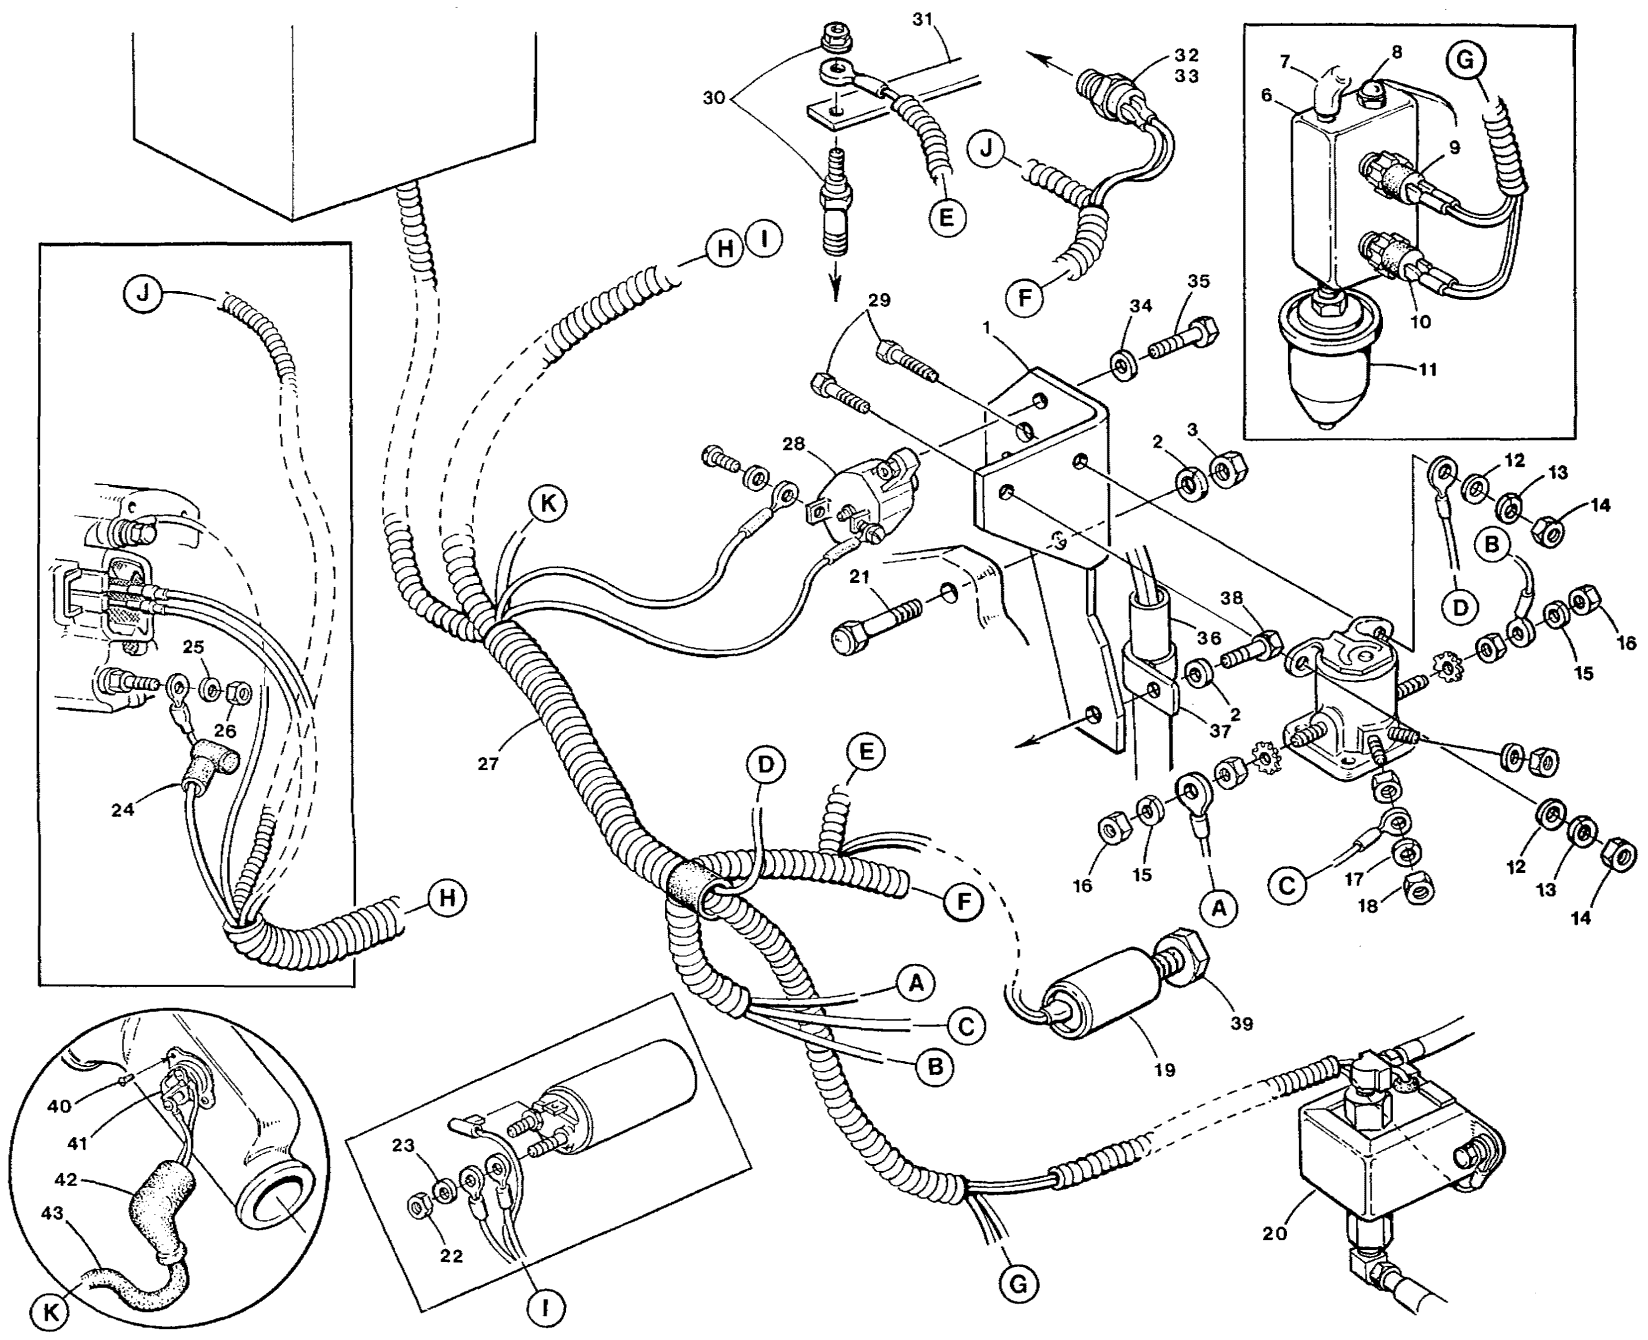

ELECTRICAL SYSTEM - 8.0 - 10.0 BTDA

ELECTRICAL SYSTEM - 8.0 - 10.0 BTDA

Reference #	Part #	Part Name	Remarks	Quantity
1-1	044364	BRACKET	SOLENOID-BREAKER	1
1-2	044248	BRACKET	SOLENOID-BREAKER - UNGROUNDED UNITS	1
2	019262	LOCKWASHER	M10 DIN 127	3
3	015887	NUT	M10 DIN 934	2
4-1	024639	SOLENOID	PREHEAT 12 VDC	1
4-2	022249	SOLENOID	PREHEAT 24 VDC	1
4-3	011489	SOLENOID	PREHEAT & GROUND 12 VDC UNGROUNDED	2
4-4	022249	SOLENOID	PREHEAT & GROUND 24 VDC UNGROUNDED	2
6	043902	HEADER	OIL PRESSURE SENDER AND SWITCHES	1
7	015122	ELBOW	1/8NPT45 STREET STEEL	1
8	019369	PLUG	1/8NPT HEX HEAD BRASS	2
9	011552	SWITCH	OIL PRESSURE- AUXILIARY	1
10	037323	SWITCH	OIL PRESSURE	1
11-1	024132	SENDER	OIL PRESSURE 100 PSI 12 VDC	1
11-2	042161	SENDER	OIL PRESSURE 80 PSI 24 VDC	1
11-3	011916	SENDER	OIL PRESSURE 150 PSI UNGROUNDED	1
11-4	024975	SENDER	OIL PRESSURE 100 PSI 12 VDC DUAL PANEL	1
11-5	034911	SENDER	OIL PRESSURE 150 PSI UNGROUND DUAL PNL	1
12	031753	WASHER	FLAT 1/4	2
13	031752	LOCKWASHER	1/4	2
14	031750	NUT	1/4NC	2
15	031758	LOCKWASHER	5/16	2
16	031760	NUT	5/16NF	2
17	031849	LOCKWASHER	10 SS	2
18	031847	NUT	10-32 SS HEX	2
19-1	037100	SOLENOID	FUEL SHUTOFF 12 VDC	1
19-2	044225	SOLENOID	FUEL SHUTOFF 24 VDC	1
19-3	044990	ACTUATOR	ELECTRONIC GOVERNOR 12 VDC	1
19-4	044991	ACTUATOR	ELECTRONIC GOVERNOR 24 VDC	1
20-1	039275	PUMP	FUEL LIFT 12 VDC	1
20-2	046631	PUMP	FUEL LIFT 24 VDC	1
21	034470	CAPSCREW	M10 X 45 DIN 931	2
22	018242	NUT	M8 DIN 934	2
23	031786	LOCKWASHER	M8 DIN 127	2
24	035449	BOOT		1
25	031784	WASHER	M6 DIN 125	2
26	015812	NUT	M6 DIN 934	2
27-1	044241	HARNESS	GENSET	1
27-2	044340	HARNESS	GENSET - UNGROUNDED UNITS	1
28-1	024683	BREAKER	CIRCUIT 20 AMP 12 VDC	1
28-2	020946	BREAKER	CIRCUIT 10 AMP 24 VDC	1
29	031503	CAPSCREW	1/4NC X 3/4	2
30-1	024353	GLOWPLUG	12 VDC	3
30-2	034467	GLOWPLUG	24 VDC	3
31	045266	STRAP	GLOWPLUG CONNECTING	1
32	039550	SWITCH	WATER TEMPERATURE	1