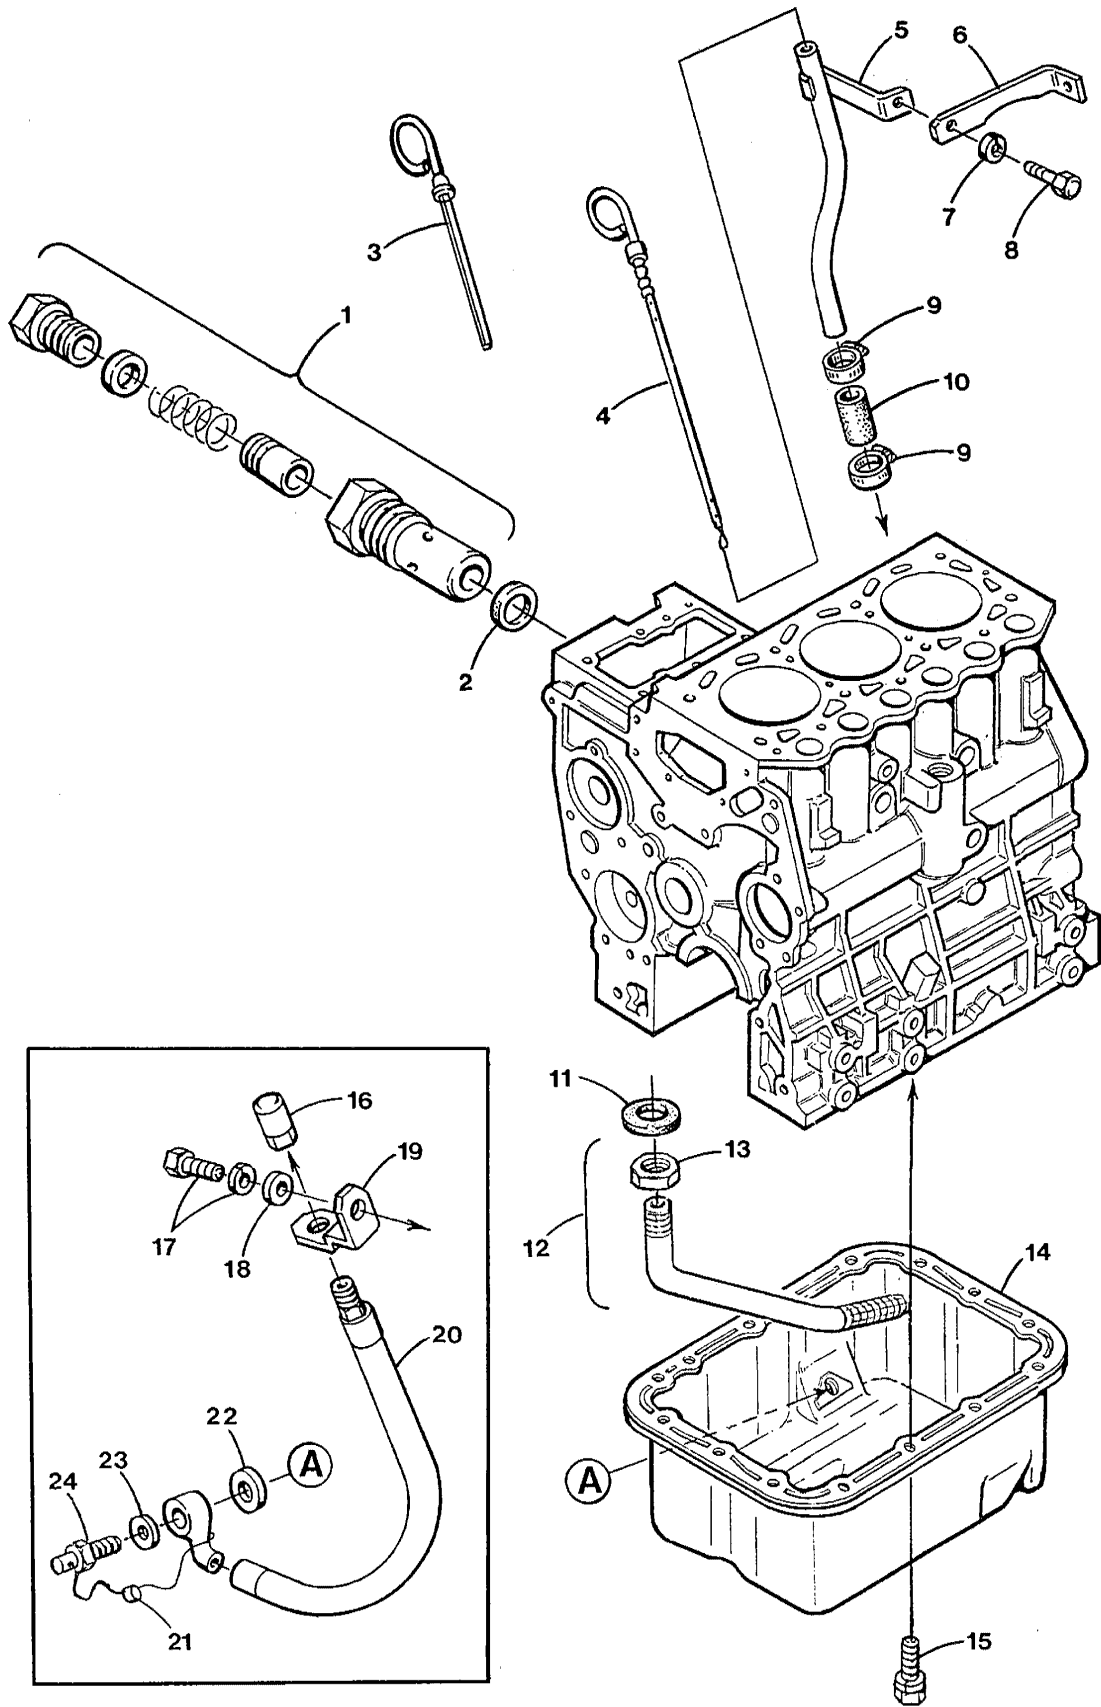

OIL SYSTEM - 35C/D - 8.0 - 10.0 BTDA

OIL SYSTEM - 35C/D - 8.0 - 10.0 BTDA

Reference #	Part #	Part Name	Remarks	Quantity
1	045225	VALVE	OIL RELIEF	1
2	046908	GASKET	OIL RELIEF VALVE	1
3	045230	DIPSTICK		1
4-1	044256	DIPSTICK	OPTIONAL - PROP	1
4-2	044066	DIPSTICK	OPTIONAL - GENSET	1
5-1	044255	TUBE	DIPSTICK OPTIONAL EXTEND - PROP	1
5-2	043762	TUBE	DIPSTICK OPTIONAL EXTEND - GENSET	1
6	044074	BRACKET	SUPPORT LIFT PUMP/FILTER	1
7	019262	LOCKWASHER	M10 DIN 127	1
8	024952	CAPSCREW	M10 X 1.25 X 25 DIN 961	1
9	024906	CLAMP	HOSE 04 MINI	2
10	036045	HOSE	INCHES REQUIRED	2
11	033280	WASHER	OIL PICKUP	1
12	048094	STRAINER	OIL PICKUP	1
13	040966	NUT	JAM M16, SELF-LOCKING	1
14	048101	SUMP	OIL	1
15	035792	CAPSCREW	M8 X 16 JIS 6 W/LW	15
16	024905	CAP	1/4 NPT BRASS	1
17	035792	CAPSCREW	M8 X 16 JIS 6 W/LW	1
18	031787	WASHER	M8 DIN 125	1
19	024922	BRACKET	SUMP DRAIN HOSE	1
20	043904	HOSE	SUMP DRAIN	1
21	037393	SEAL	LEAD WIRE	1
22	030291	WASHER	BANJO M14	1
23	036493	WASHER	BANJO	1
24	036821	BOLT	BANJO-SUMP DRAIN HOSE	1