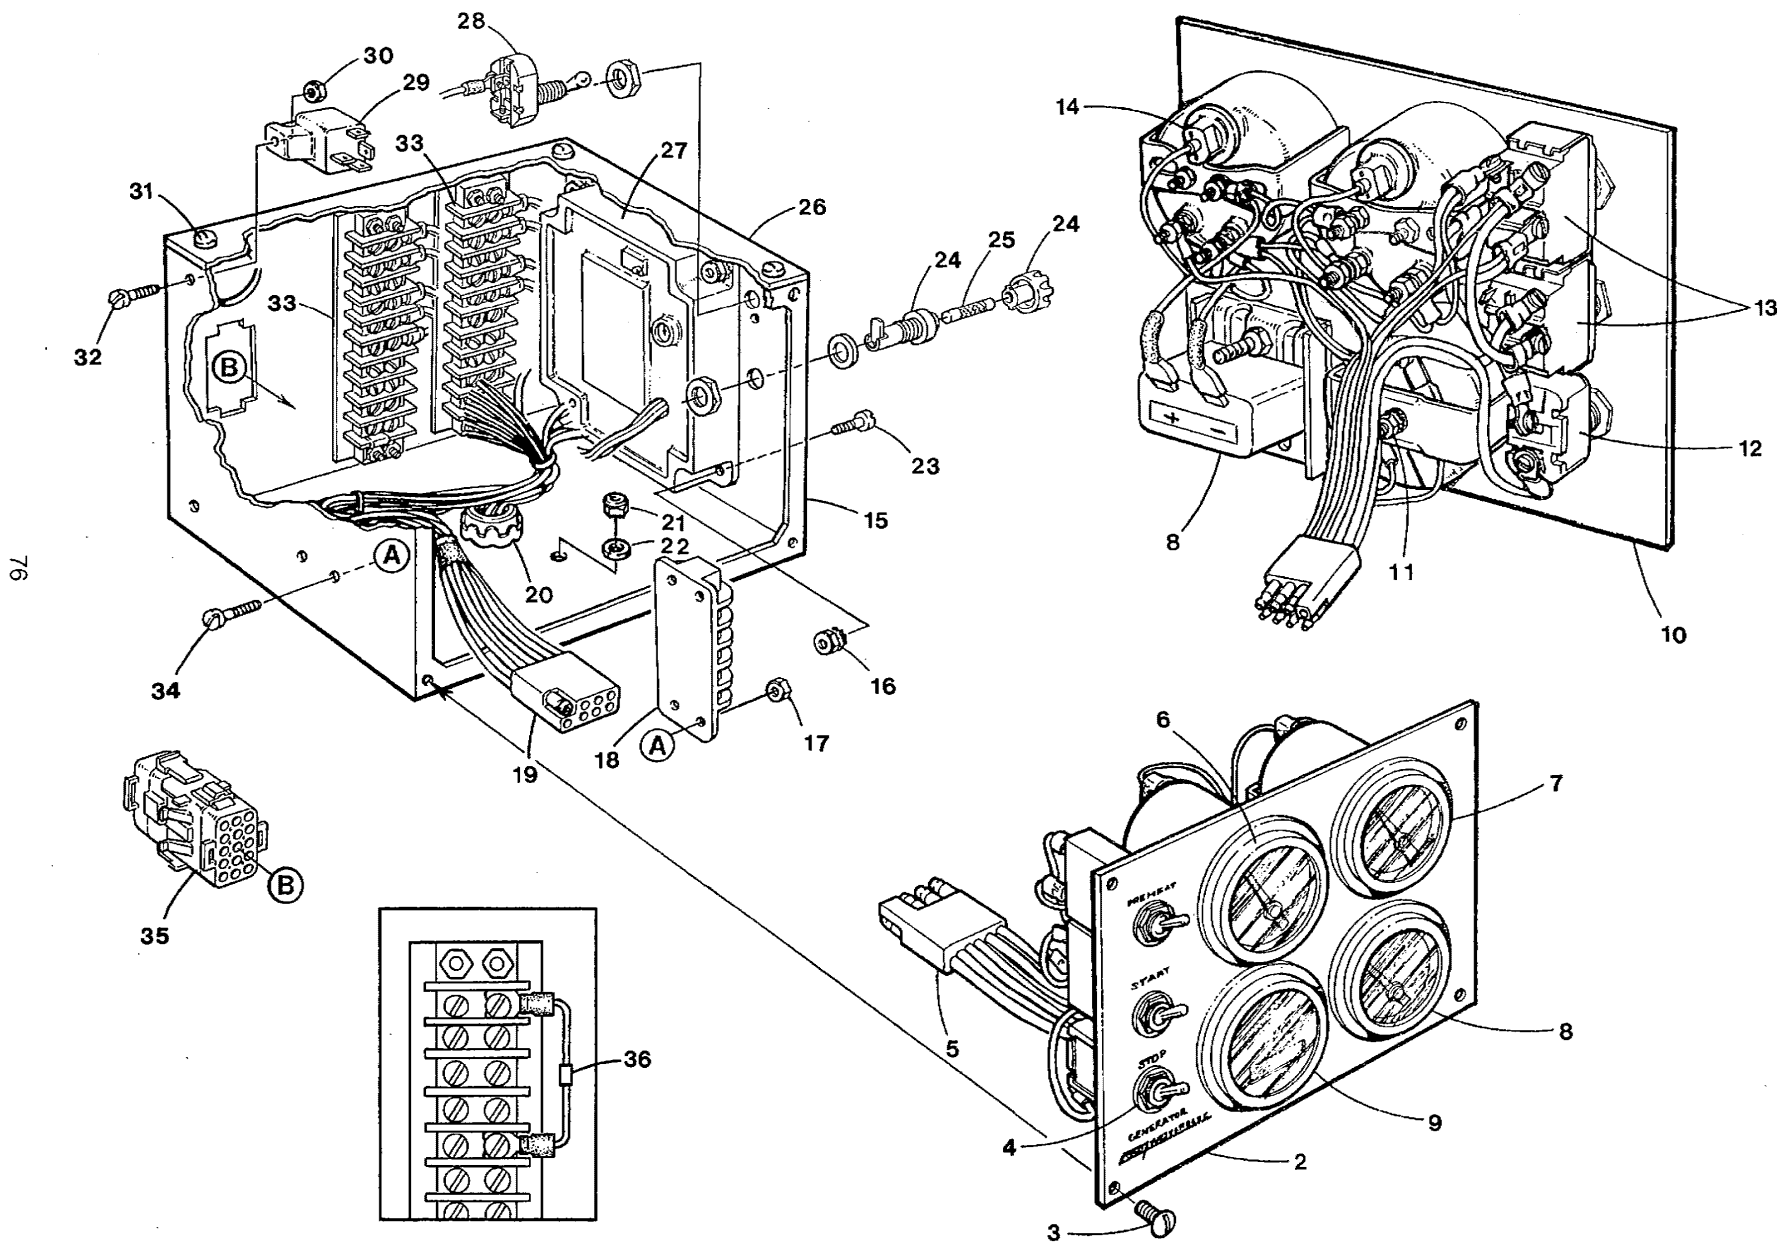

CONTROL PANEL - ELECTRONIC GOVERNOR - 8.0 - 10.0 BTDA

CONTROL PANEL - ELECTRONIC GOVERNOR - 8.0 - 10.0 BTDA

Reference #	Part #	Part Name	Remarks	Quantity
27-1	303008	CONTROLLER	GOVERNOR 12 VDC	1
27-2	039747	CONTROLLER	GOVERNOR 24 VDC	1
28	033259	SWITCH	EMERGENCY STOP	1
29-1	037833	RELAY	12 VDC	2
29-2	037833	RELAY	12 VDC UNG	3
29-3	039858	RELAY	24 VDC	2
29-4	039858	RELAY	24 VDC UNG	3
30	050234	NUT	6-32 KEPS	2
31	031891	SCREW	8-32 X 3/8 TRUSS HEAD SS	4
32	031872	SCREW	10-32 X 1/2 SS BINDING HEAD	2
33-1	039928	BLOCK	TERMINAL 10 POSITION	2
33-2	039929	MARKER	TERMINAL BLOCK	2
33-3	015222	SCREW PLATE	TERMINAL BLOCK	4
33-4	015223	JUMPER	TERMINAL BLOCK	3
33-5	031855	SCREW	6-32 X 5/8 SS BINDING HEAD	7
33-6	031857	SCREW	6-32 X 7/8 SS BINDING HEAD	1
33-7	050234	NUT	6-32 KEPS	8
34	031855	SCREW	6-32 X 5/8 SS BINDING HEAD	2
35-1	043818	CONNECTOR	MALE JUMPER-IF REMOTE PNL NOT INSTALLED	1
35-2	043746	CONNECTOR	ASSEMBLY FEMALE FOR REMOTE PANEL	1
36	041081	DIODE		1
37	039461	RESISTOR	GAUGE 24 TO 12 VDC FOR UNGROUND PANEL	2