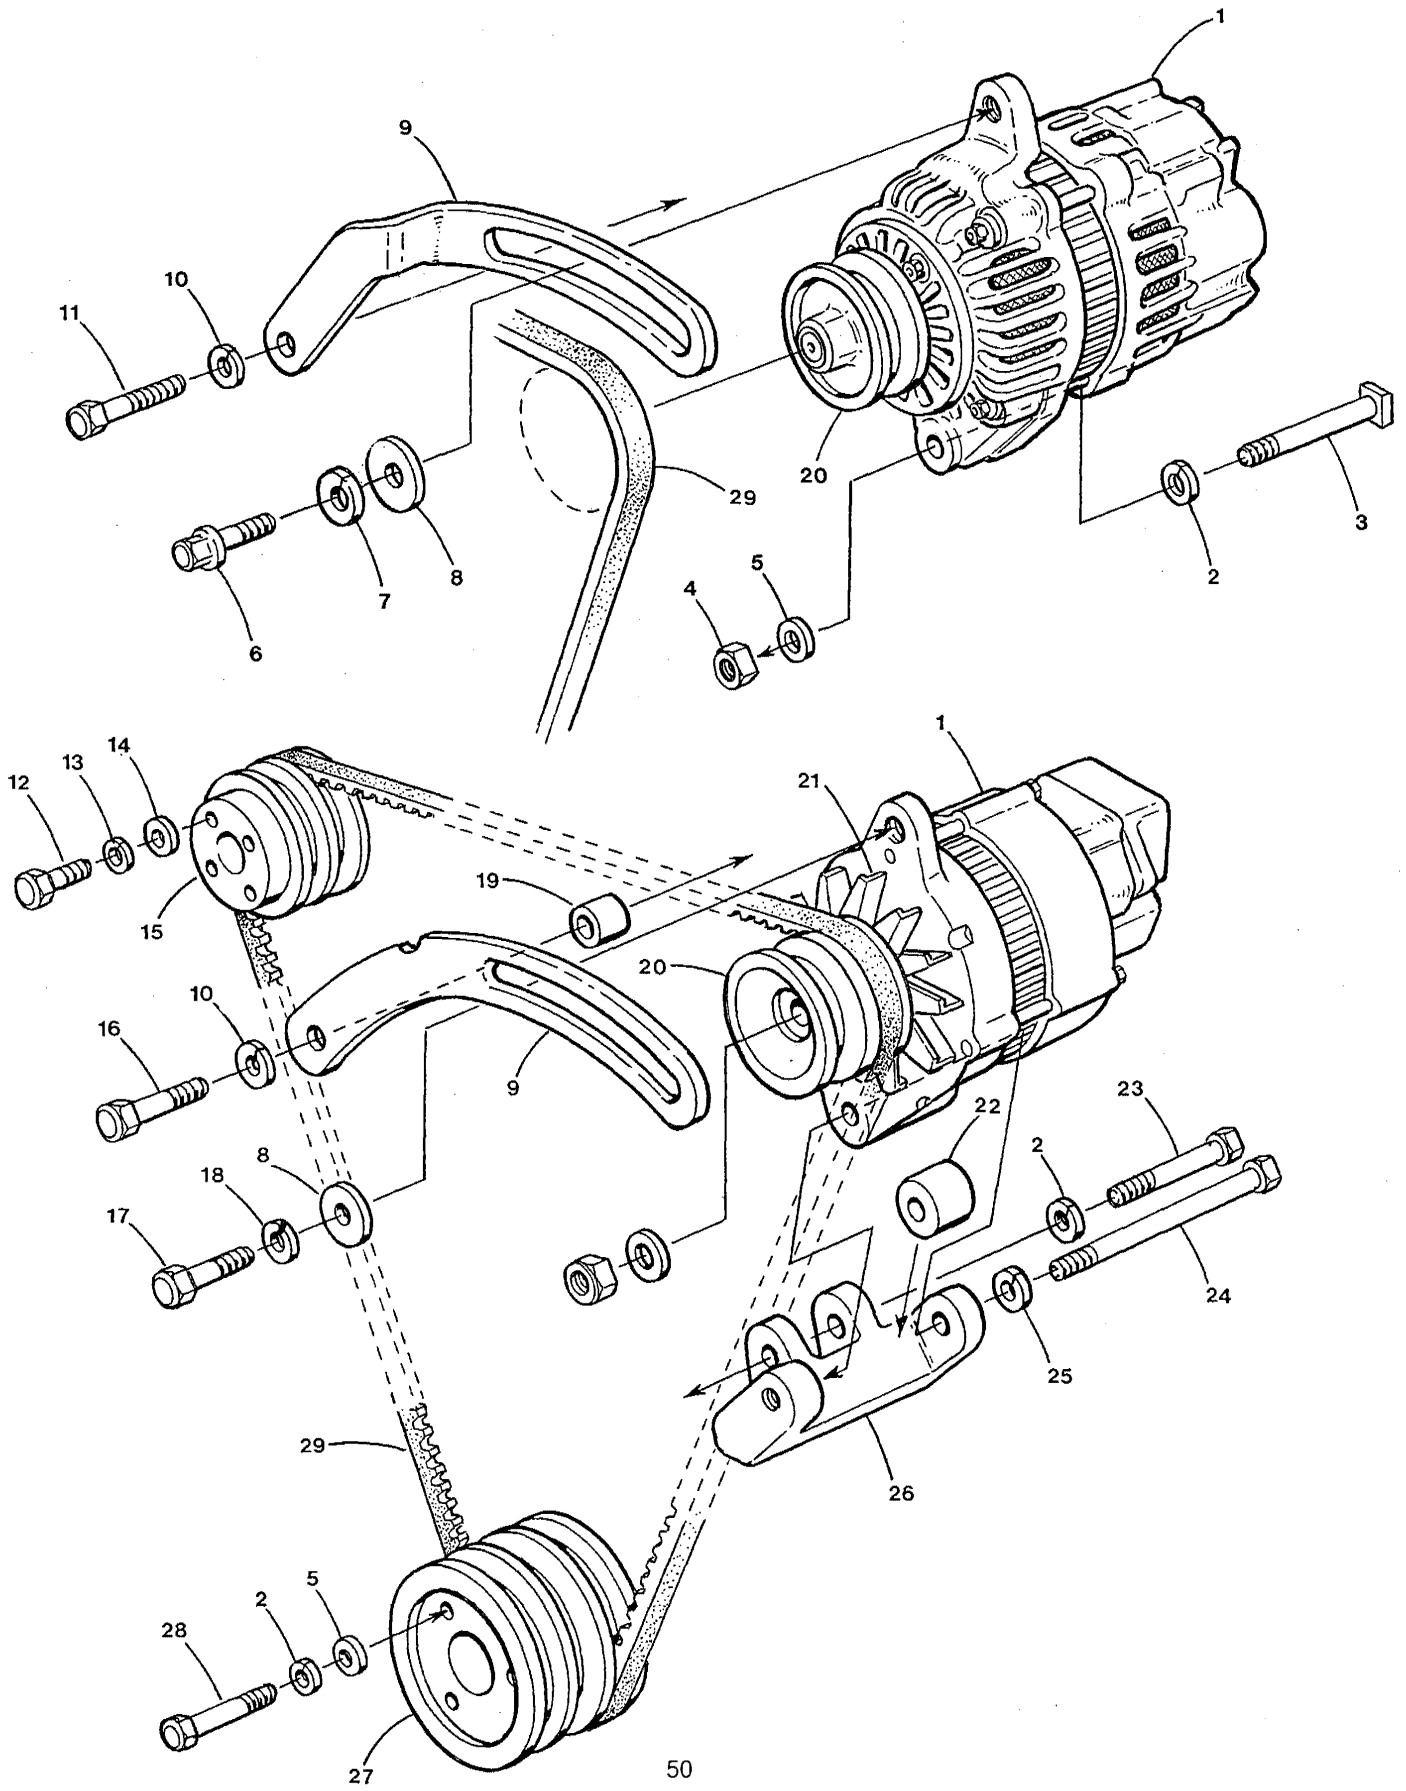

ALTERNATOR ASSEMBLY - 50/72/90 AMP - 35C/D - 8.0 - 10.0 BTDA

ALTERNATOR ASSEMBLY - 50/72/90 AMP - 35C/D - 8.0 - 10.0 BTDA

Reference #	Part #	Part Name	Remarks	Quantity
1-1	043953	ALTERNATOR	12VDC 50 AMP	1
1-2	044895	ALTERNATOR	24VDC 42 AMP	1
1-3	300746	ALTERNATOR	12VDC 72 AMP	1
1-4	042065	ALTERNATOR	12VDC 90 AMP	1
1-5	034922	ALTERNATOR	12VDC 51 AMP UNGROUNDED	1
1-6	044338	ALTERNATOR	24VDC 35 AMP UNGROUNDED	1
2	019262	LOCKWASHER	M10 DIN 127	1
3	043954	BOLT	ALTERNATOR 43953 MOUNTING	1
4	024950	NUT	M10 X 1.25 DIN 934	1
5	031789	WASHER	M10 DIN 125	1
6-1	013630	CAPSCREW	M8 X 25 DIN 933 - ALTERNATOR 43953	1
6-2	031555	CAPSCREW	5/16NC x 1" - ALTERNATOR 300746	1
7-1	031786	LOCKWASHER	M8 DIN 127	1
7-2	031758	LOCKWASHER	5/16	1
8	033381	WASHER	FLAT	1
9-1	047145	STRAP	ALTERNATOR 43953 ADJUST	1
9-2	043998	STRAP	ALTERNATOR ADJUST	1
9-3	040030	STRAP	ALTERNATOR 44338 ADJUST	1
10	031786	LOCKWASHER	M8 DIN 127	1
11	018812	CAPSCREW	M8 X 70 DIN 931	1
12	017012	CAPSCREW	M6 X 16 DIN 933	4
13	031783	LOCKWASHER	M6 DIN 127	4
14	031784	WASHER	M6 DIN 125	4
15	043832	PULLEY	FRESH WATER PUMP 2 GROOVE 90 AMP	1
16	024983	CAPSCREW	M8 X 75 DIN 931	1
17	031555	CAPSCREW	5/16NC X 1	1
18	031758	LOCKWASHER	5/16	1
19	040406	SPACER		1
20-1	048021	PULLEY	ALTERNATOR 43953	1
20-2	043838	PULLEY	ALTERNATOR 42065	1
20-3	011548	PULLEY	ALTERNATOR 34922 - 44338 - 44895 - 300746	1
21	042066	FAN	ALTERNATOR 42065	1
22-1	043844	SPACER	ALTERNATOR 300746	1
22-2	033473	SPACER	ALTERNATOR 42065	1
23	031819	CAPSCREW	M10 X 1.25 X 60 DIN 961	1
24-1	031718	CAPSCREW	1/2NC X 4-1/4 - BRACKET 43824	1
24-2	031618	CAPSCREW	3/8NC X 4-1/4 - BRACKET 43848	1
25-1	031776	LOCKWASHER	1/2	1
25-2	031764	LOCKWASHER	3/8	1
26-1	043824	BRACKET	ALTERNATOR 24VDC -12/24VDC UNG 72 AMP	1
26-2	043848	BRACKET	ALTERNATOR 90-190 AMP	1
27	043830	PULLEY	CRANKSHAFT 3 GROOVE 90 AMP	1
28	031822	CAPSCREW	M10 X 1.25 X 75 DIN 960	3
29-1	045232	BELT	ALTERNATOR 43953 & 34922	1
29-2	037830	BELT	ALTERNATOR 300746 & 44338	1
29-3	035299	BELT	ALTERNATOR 42065	2
29-4	030475	BELT	ALTERNATOR 44895	1
30	021611	REGULATOR	ALTERNATOR 44338 - NOT SHOWN	1