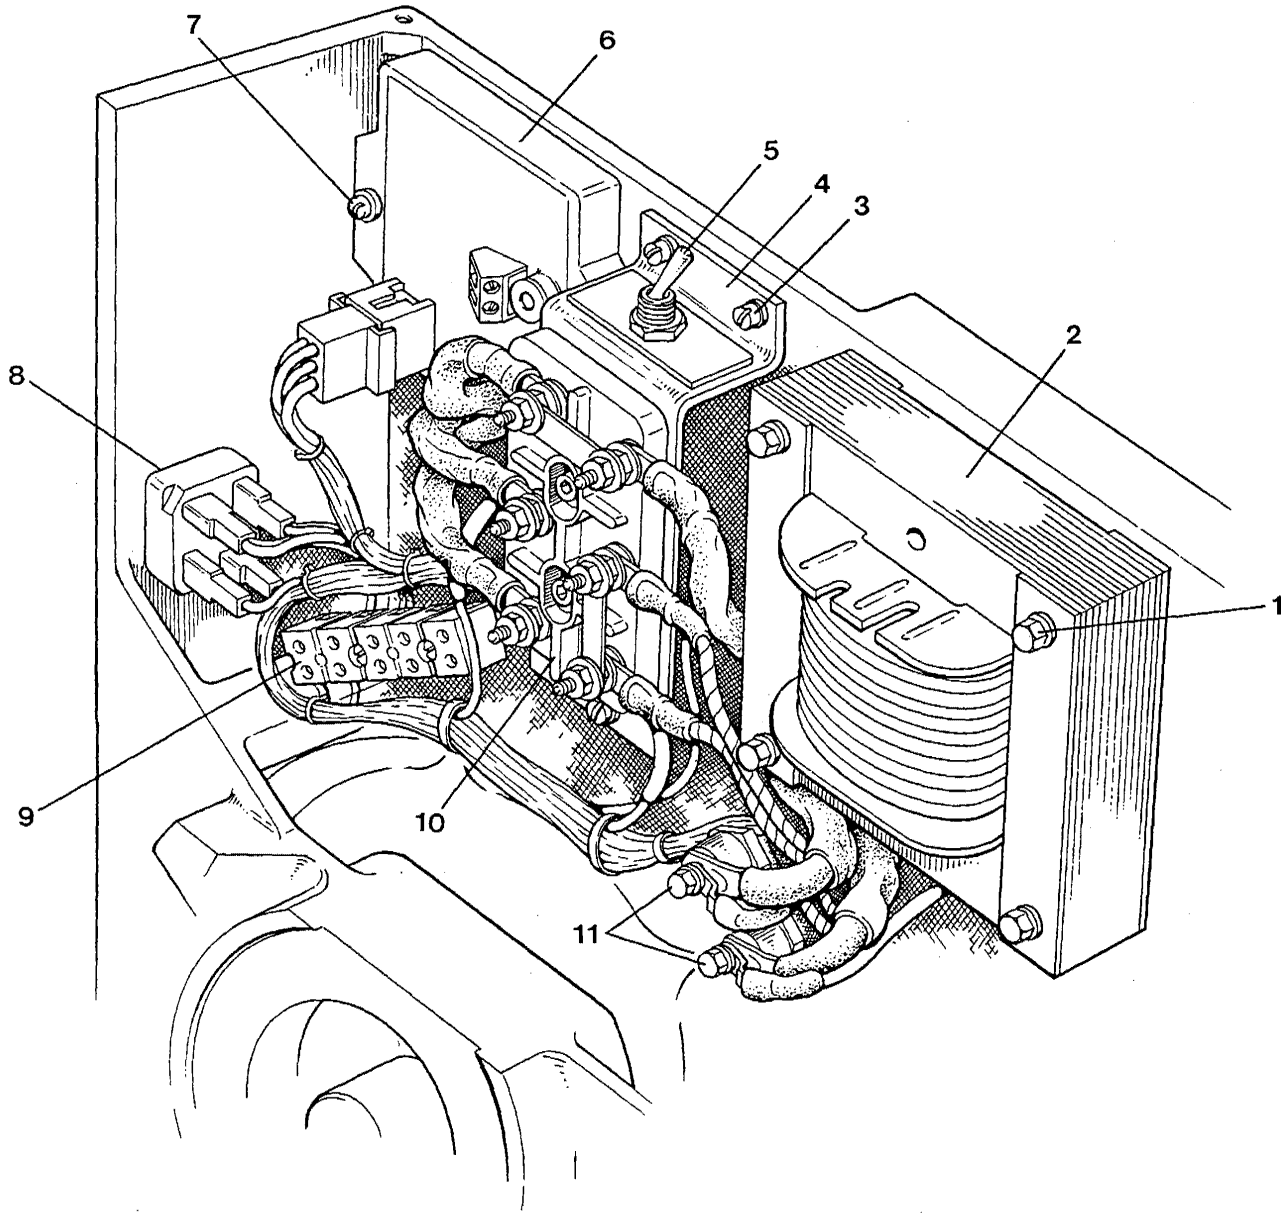

AC OUTPUT & REGULATOR - SINGLE PHASE - 10.0 BTDA

AC OUTPUT & REGULATOR - SINGLE PHASE - 10.0 BTDA

Reference #	Part #	Part Name	Remarks	Quantity
1-1	031916	CAPSCREW	M5 X 50 DIN 933	4
1-2	031914	LOCKWASHER	M5 DIN 6797A	4
1-3	031781	WASHER	M5 DIN 125	4
2	037463	TRANSFORMR	VOLTAGE REGULATION	1
3-1	031918	SCREW	M5 X 10 DIN 84A	2
3-2	031914	LOCKWASHER	M5 DIN 6797A	2
4	038345	BRACKET	SWITCH & AC TERMINAL	1
5	038346	SWITCH	REGULATION SELECTION	1
6	034410	REGULATOR	ELECTRONIC VOLTAGE (OPT)	1
7-1	031917	LOCKWASHER	M4 DIN 6797A EXT	2
7-2	031934	SCREW	M4 X 20 DIN 84A	2
8-1	043649	RECTIFIER	BRIDGE	1
8-2	031931	SCREW	M5 X 16 DIN 84A	1
8-3	031914	LOCKWASHER	M5 DIN 6797A	1
9	038347	BLOCK	TERMINAL 5 POLE	1
10-1	038342	BLOCK	TERMINAL AC OUTPUT	1
10-2	038343	NUT	M6 BRASS	AR
10-3	038344	BAR	BUSS	AR
11	035943	TERMINAL	INSULATED	2
12	036702	LABEL	AC OUTPUT CONNECTIONS (NOT SHOWN)	1