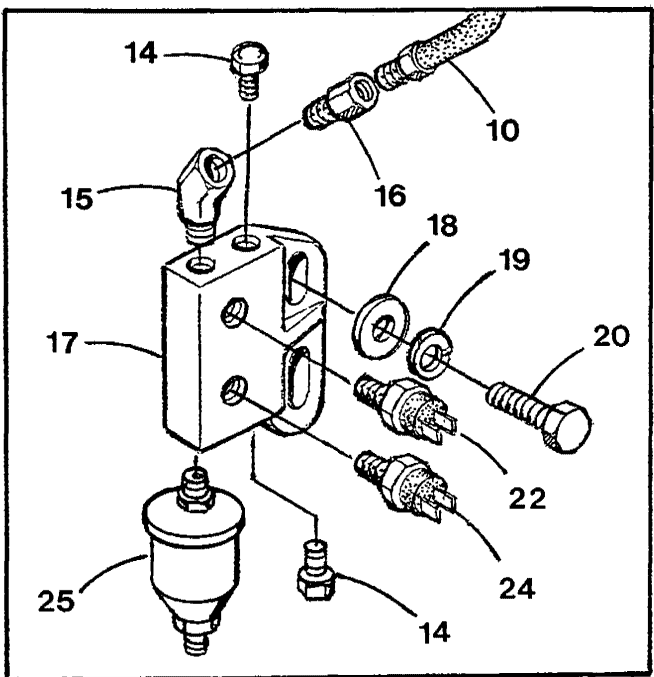

OIL COOLER ASSEMBLY & FILTER - 35C/D - 8.0 - 10.0 BTDA

GENERATOR