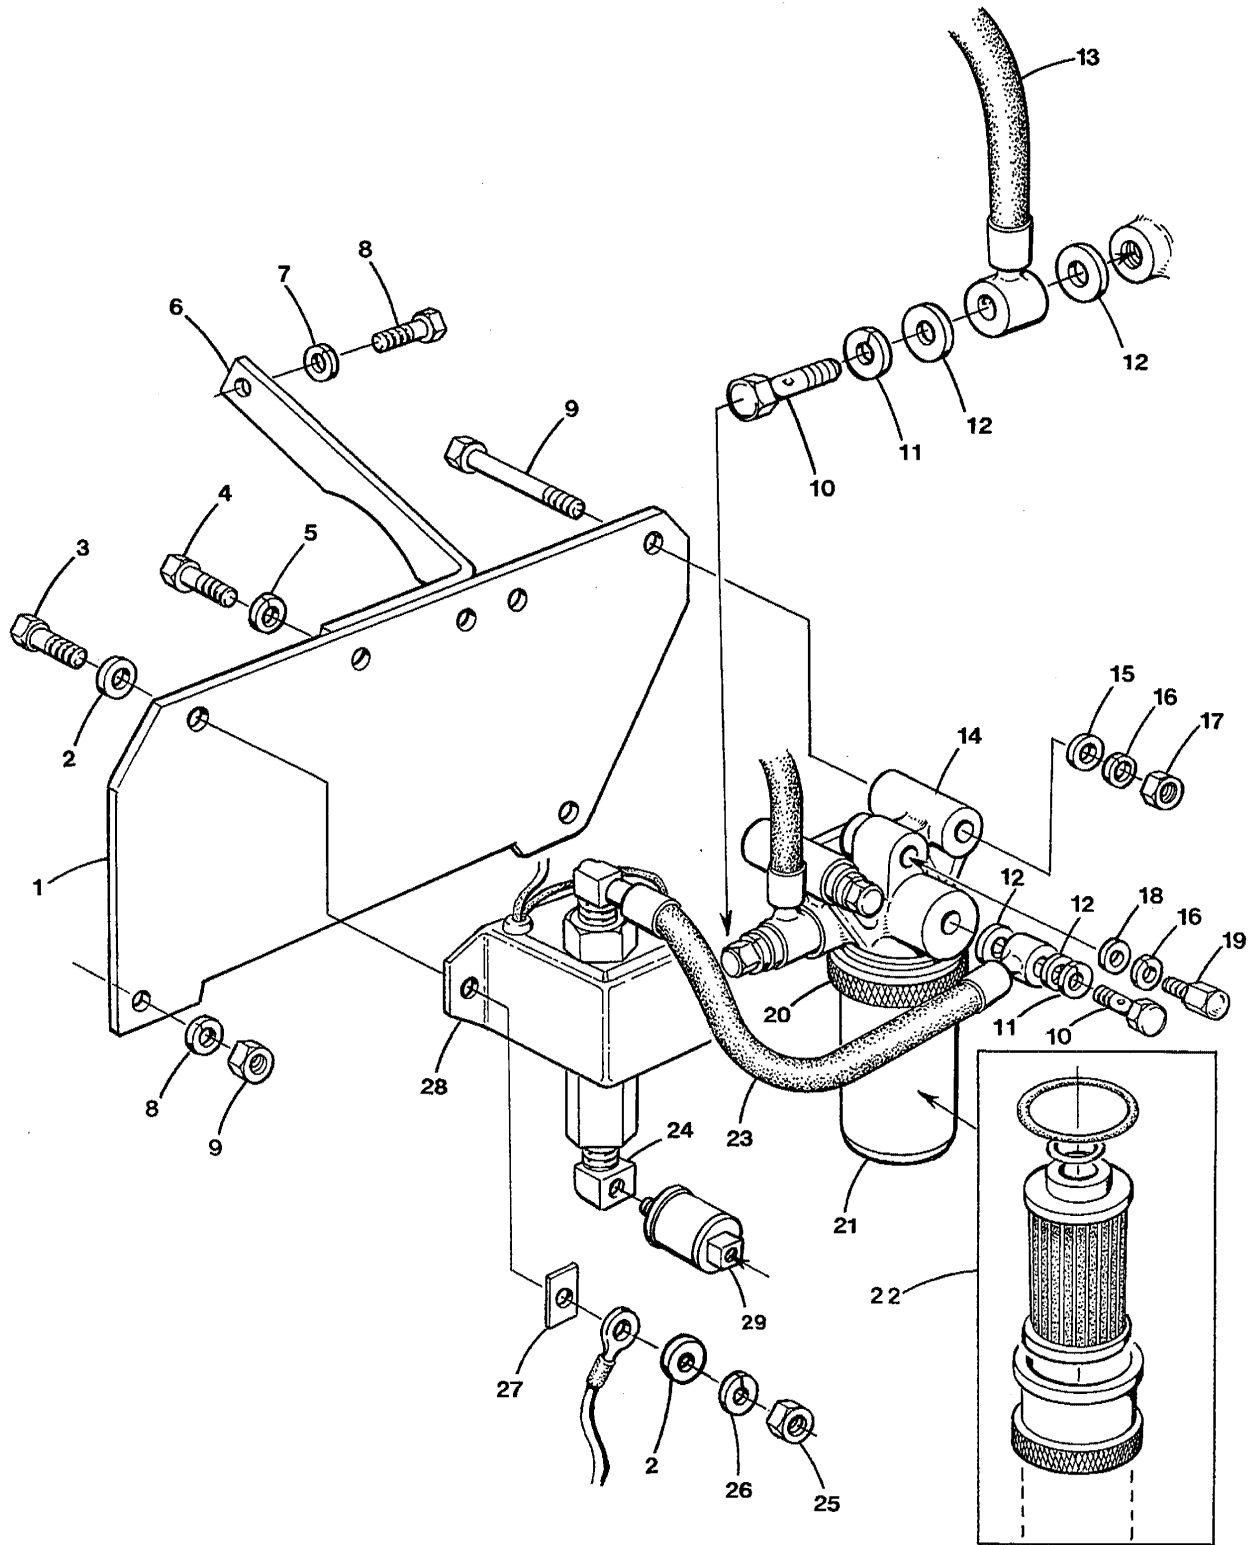

FUEL LIFT PUMP & FUEL FILTER - 35C/D

FUEL LIFT PUMP & FUEL FILTER - 35C/D

Reference #	Part #	Part Name	Remarks	Quantity
1-1	034422	BRACKET	LIFT PUMP AND FILTER - JS TRANS.	1
1-2	039959	BRACKET	LIFT PUMP AND FILTER - HBW/BW7 TRANS.	1
2	031784	WASHER	M6 DIN 125	3
3	018804	CAPSCREW	M6 X 20 DIN 933	1
4	020628	CAPSCREW	M6 X 25 DIN 933	1
5	031753	WASHER	FLAT 1/4	1
6	044074	BRACKET	SUPPORT LIFT PUMP BRACKET	1
7	019262	LOCKWASHER	M10 DIN 127	1
8	024951	CAPSCREW	M10 X 1.25 X 20 DIN 961	1
9	031225	CAPSCREW	M8 X 60 DIN 931	2
10	024984	BOLT	BANJO M14	2
11	024972	WASHER	BANJO M14 ALUMINUM	2
12	030291	WASHER	BANJO M14	4
13	043780	HOSE	FILTER TO INJECTION PUMP	1
14	030210	FILTER	FUEL	1
15	031787	WASHER	M8 DIN 125	2
16	031786	LOCKWASHER	M8 DIN 127	2
17	018242	NUT	M8 DIN 934	2
18	030289	WASHER	BANJO M8	1
19	030213	SCREW	FUEL FILTER BLEED	1
20	046669	RETAINER	FUEL FILTER	1
21	030199	CUP	FUEL FILTER	1
22	030200	ELEMENT	FUEL FILTER INCL O-RINGS	1
23	034741	HOSE	LIFT PUMP TO FILTER INCL ELBOW	1
24	013340	ELBOW	1/8 NPT STREET 90 BRASS	1
25	015812	NUT	M6 DIN 934	2
26	031783	LOCKWASHER	M6 DIN 127	2
27	044164	PLATE	LIFT PUMP SUPPORT	2
28	039275	PUMP	FUEL LIFT 12 VDC	1
29	048076	FILTER	LIFT PUMP INLET FROM MARCH 2003	1