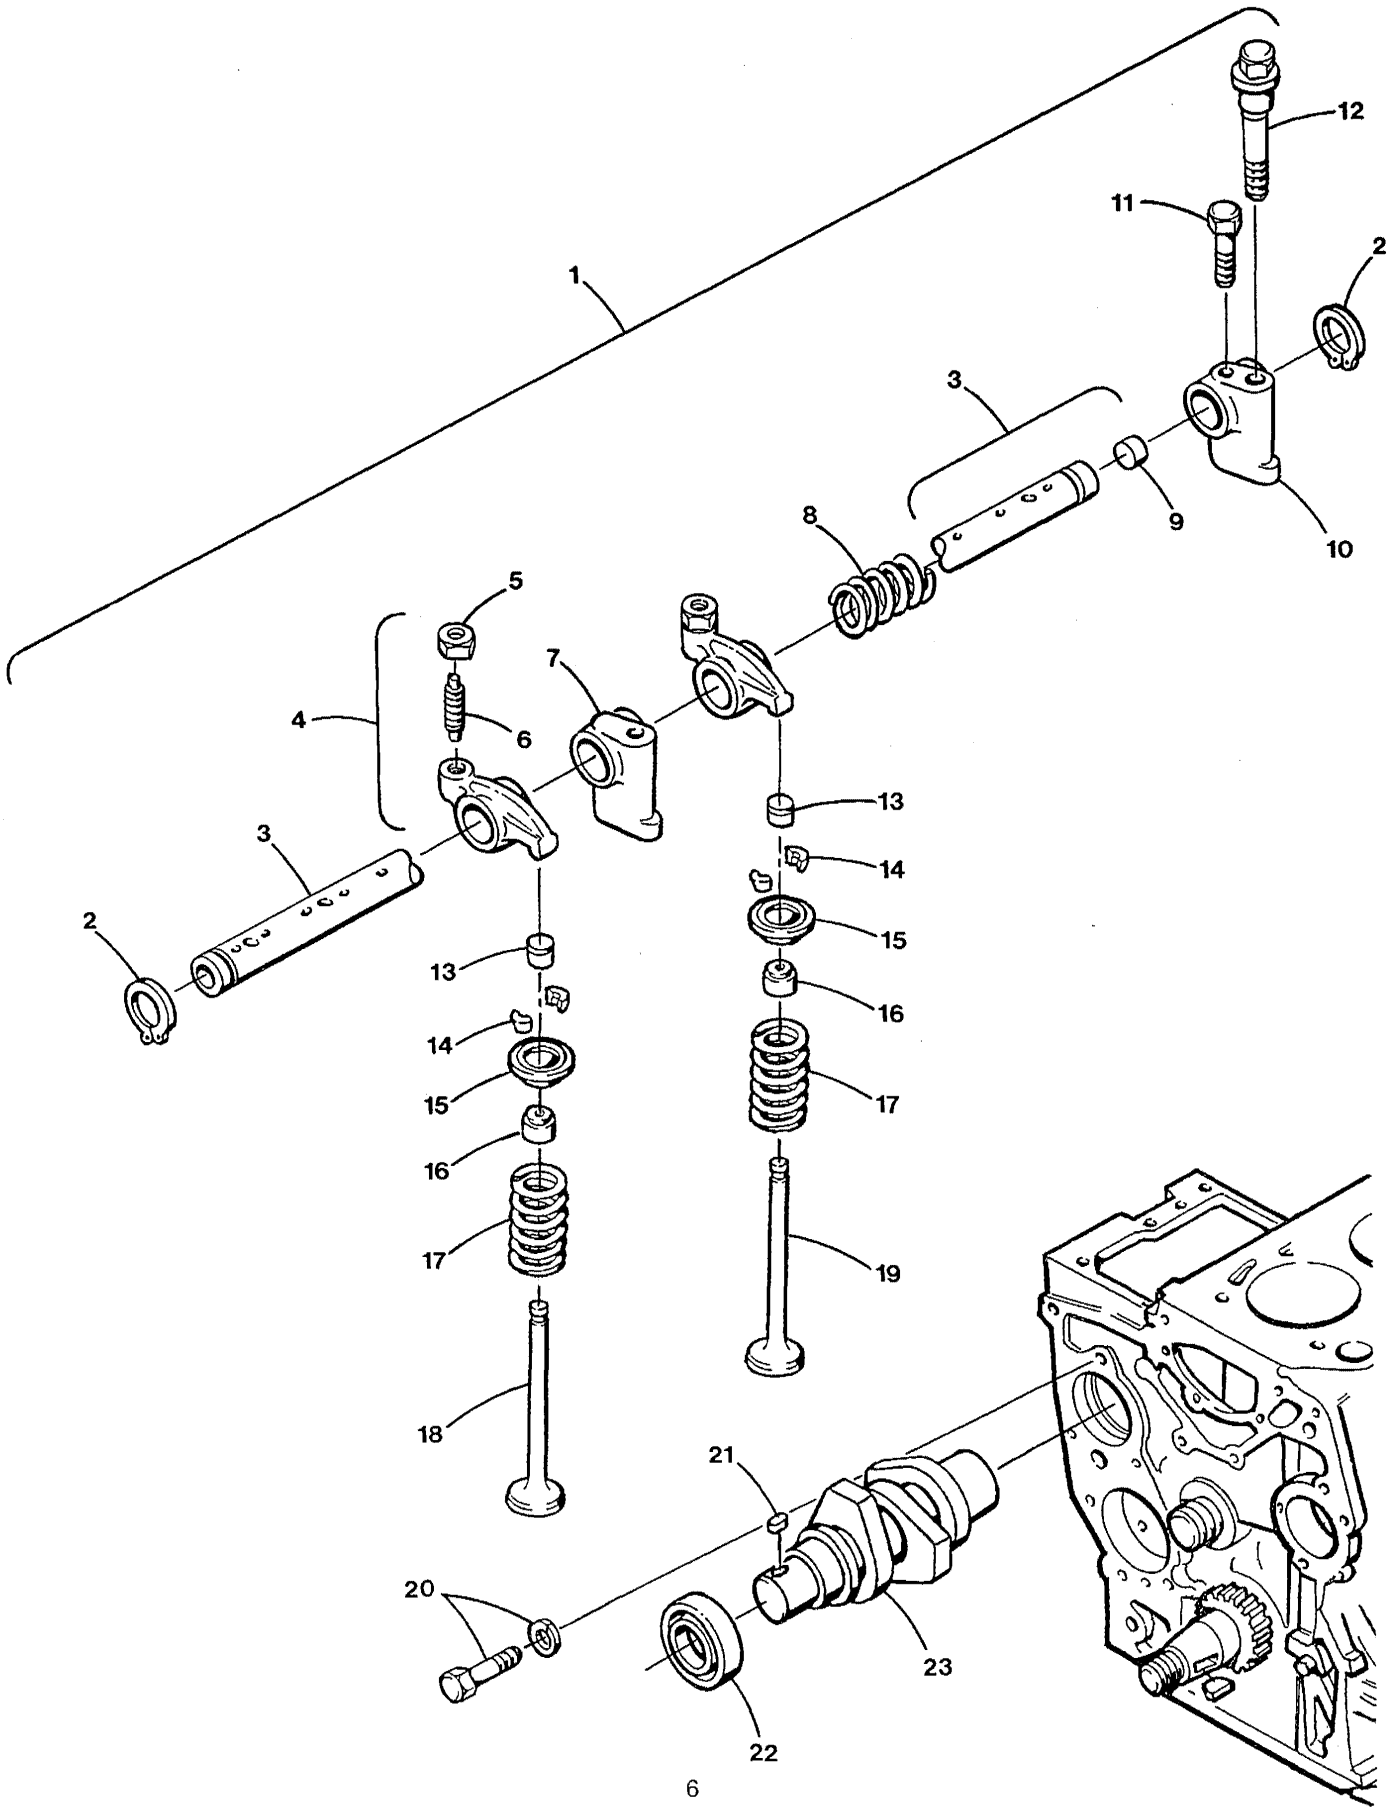

VALVE MECHANISM - 35C/D - 8.0 - 10.0 BTDA

VALVE MECHANISM - 35C/D - 8.0 - 10.0 BTDA

Reference #	Part #	Part Name	Remarks	Quantity
1	048097	SHAFT	ROCKER ASSY	1
2	030279	RING	RETAINING	2
3	048098	SHAFT	ROCKER	1
4	045183	ROCKER		6
5	031802	NUT	M8 DIN 936 JAM	6
6	045270	SCREW	ROCKER ADJUSTING	6
7	045277	BRACKET	ROCKER SHAFT	2
8	045273	SPRING	ROCKER SHAFT	2
9	045170	PLUG	EXPANSION	1
10	045188	BRACKET	ROCKER	1
11	039336	CAPSCREW	M5 X 12 DIN 933	1
12	045274	BOLT	ROCKER BRACKET	3
13	045181	CAP	VALVE	6
14	030241	COLLET	VALVE	12
15	033149	SEAT	VALVE SPRING	6
16	030242	SEAL	VALVE STEM	6
17	045182	SPRING	VALVE	6
18-1	048093	VALVE	EXHAUST - GENSET	3
18-2	045180	VALVE	EXHAUST - PROP	3
19-1	048092	VALVE	INTAKE - GENSET	3
19-2	045179	VALVE	INTAKE - PROP	3
20	035792	CAPSCREW	M8 X 16 JIS 6 W/LW	1
21	030273	KEY	5 X 12	1
22	030434	BEARING	BALL	1
23	048114	CAMSHAFT	INJECTION PUMP	1