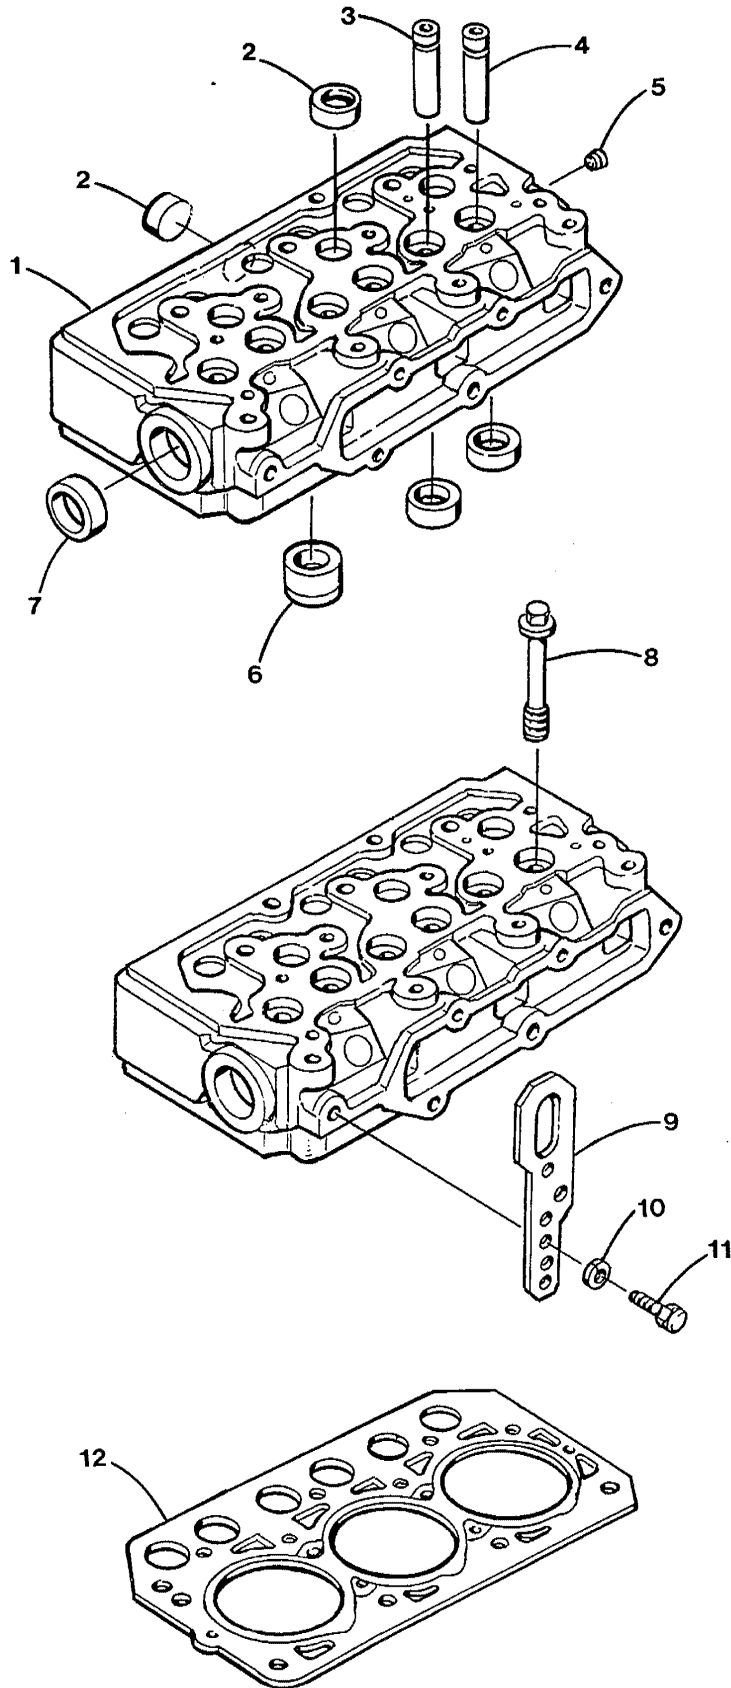

CYLINDER HEAD - 35C/D - 8.0 - 10.0 BTDA

CYLINDER HEAD - 35C/D - 8.0 - 10.0 BTDA

Reference #	Part #	Part Name	Remarks	Quantity
1-1	048096	HEAD	CYLINDER - GENSET	1
1-2	048095	HEAD	CYLINDER - 35C/D	1
2	024373	PLUG	EXPANSION 25MM	5
3	045173	GUIDE	VALVE EXHAUST	3
4-1	045174	GUIDE	VALVE INTAKE - PROP	3
4-2	048091	GUIDE	VALVE INTAKE - GENSET	3
5	030711	PLUG	1/8 BSPT	1
6-1	045178	INSERT	COMBUSTION - PROP	3
6-2	047127	INSERT	COMBUSTION - GENSET	3
7	024349	PLUG	EXPANSION 35MM DIN 443	1
8	045175	BOLT	CYLINDER HEAD	11
9-1	030131	EYE	LIFTING - PROP	1
9-2	030131	EYE	LIFTING - GENSET	2
10-1	019262	LOCKWASHER	M10 DIN 127 - PROP	2
10-2	019262	LOCKWASHER	M10 DIN 127 - GENSET	4
11-1	024951	CAPSCREW	M10 X 1.25 X 20 DIN 961 - PROP	2
11-2	024951	CAPSCREW	M10 X 1.25 X 20 DIN 961 - GENSET	4
12	046914	GASKET	CYLINDER HEAD	1