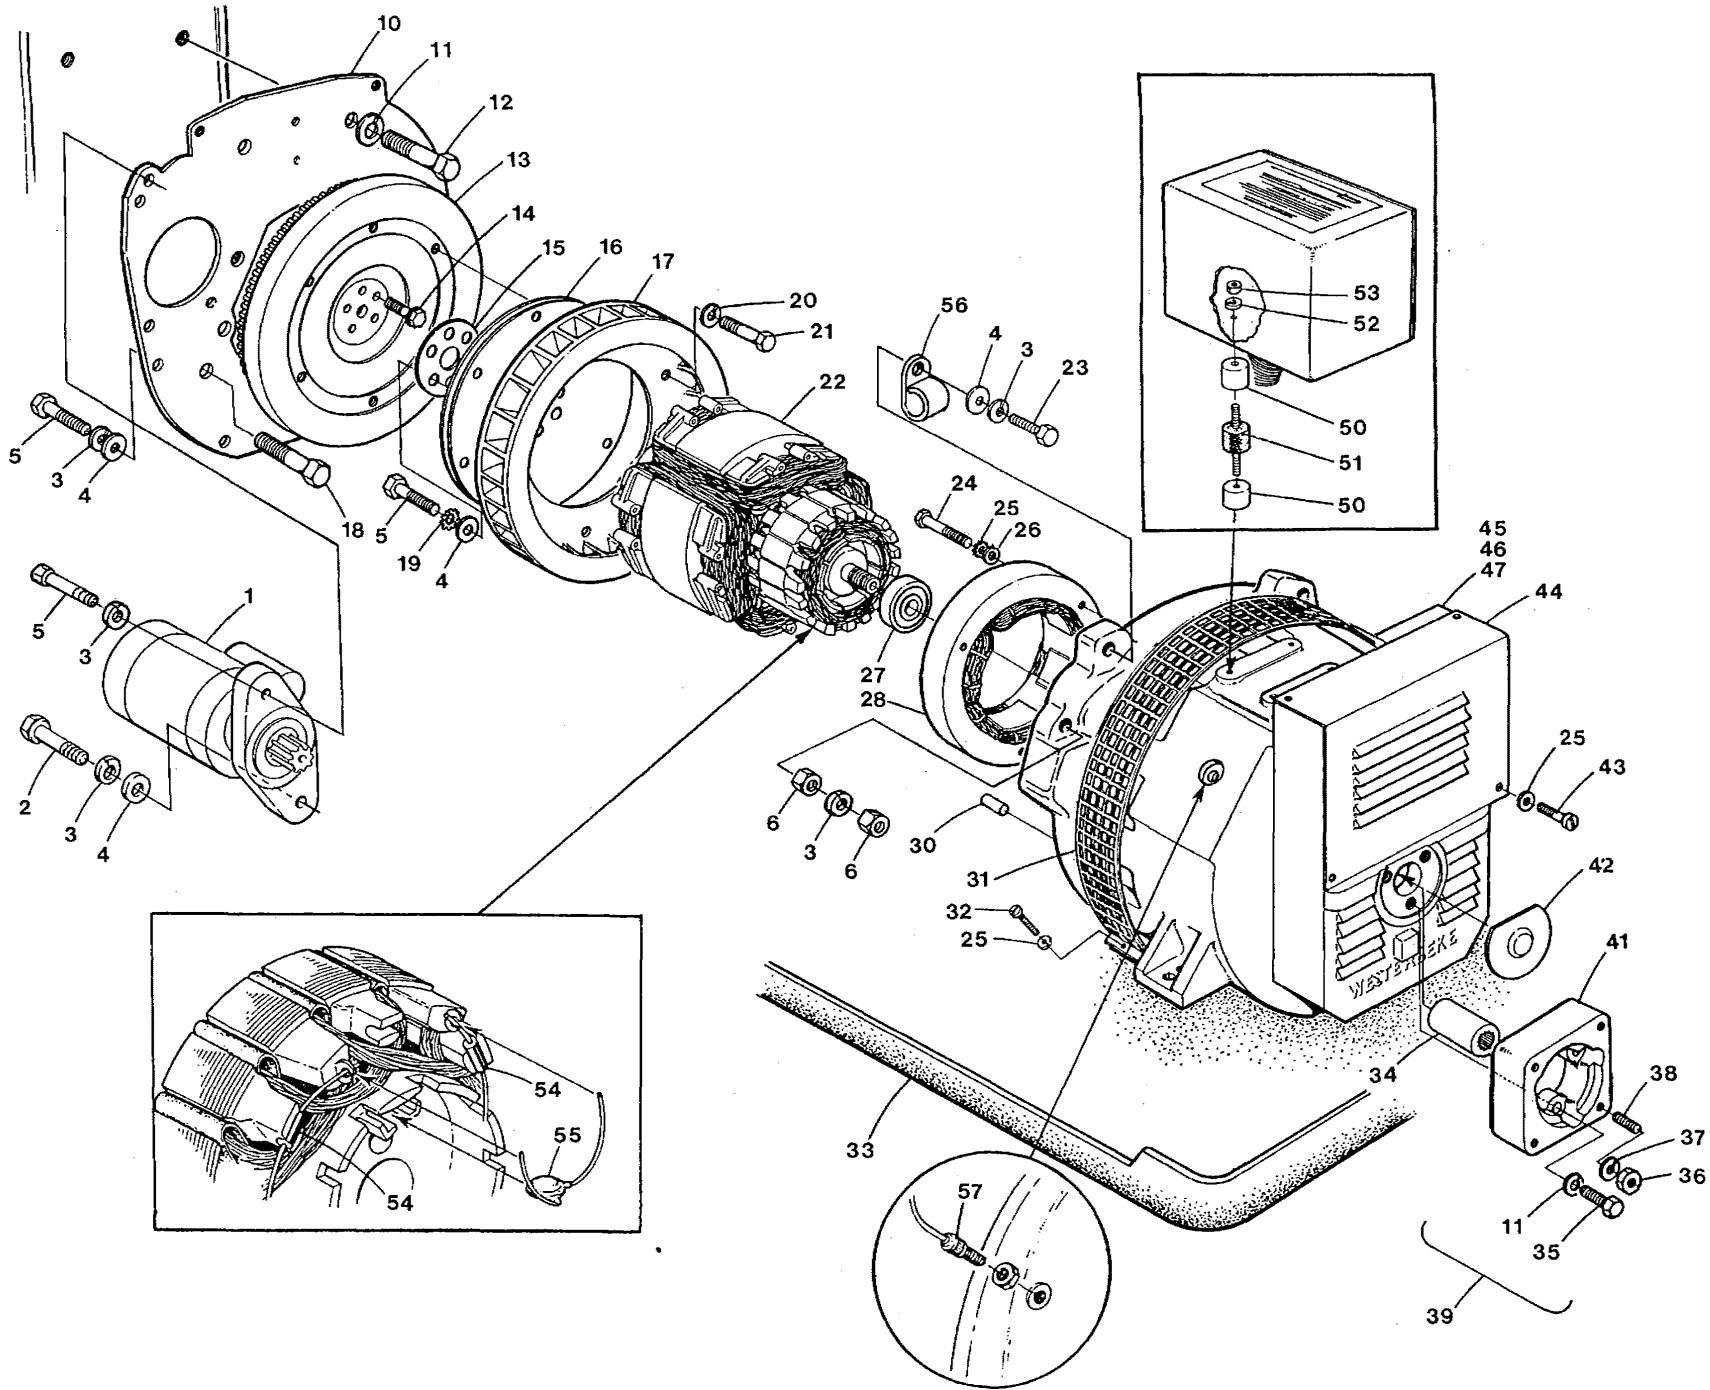

BACK END - 8.0 - 10.0 BTDA

BACK END - 8.0 - 10.0 BTDA

Reference #	Part #	Part Name	Remarks	Quantity
42-1	034182	COVER	PTO INTERFACE - 8.0 BTDA	1
42-2	036701	COVER	PTO INTERFACE - 10.0 BTDA	1
43	031918	SCREW	M5 X 10 DIN 84A	4
44-1	042417	COVER	8.0 BTDA	1
44-2	037851	COVER	10.0 BTDA	1
45-1	037428	GENERATOR	1 PHASE - 8.0 BTDA	1
45-2	035934	STATOR	INCLUDING HOUSING 1 PHASE - 8.0 BTDA	1
45-3	037723	STATOR	1 PHASE - 8.0 BTDA	1
46-1	037437	GENERATOR	1 PHASE - 10.0 BTDA	1
46-2	037465	STATOR	INCLUDING HOUSING 1 PHASE - 10.0 BTDA	1
46-3	037466	STATOR	1 PHASE - 10.0 BTDA	1
47-1	039913	GENERATOR	3 PHASE - 10.0 BTDA	1
47-2	039911	STATOR	INCLUDING HOUSING 3 PHASE - 10.0 BTDA	1
47-3	039910	STATOR	3 PHASE - 10.0 BTDA	1
48	046345	GENERATOR	1 PHASE FOR ELECT. GOVERNOR - 8.0 BTDA	1
49	046306	GENERATOR	1 PHASE FOR ELECT. GOVERNOR - 10.0 BTDA	1
50	024836	SPACER		8
51	034731	ISOLATOR	PANEL MOUNT	4
52	031783	LOCKWASHER	M6 DIN 127	4
53	015812	NUT	M6 DIN 934	4
54	035931	DIODE		6
55	035943	TERMINAL	INSULATED	1
56	013760	CLAMP		1
57	044989	SENSOR	MAGNETIC 3/8NF FOR ELECT. GOVERNOR	1