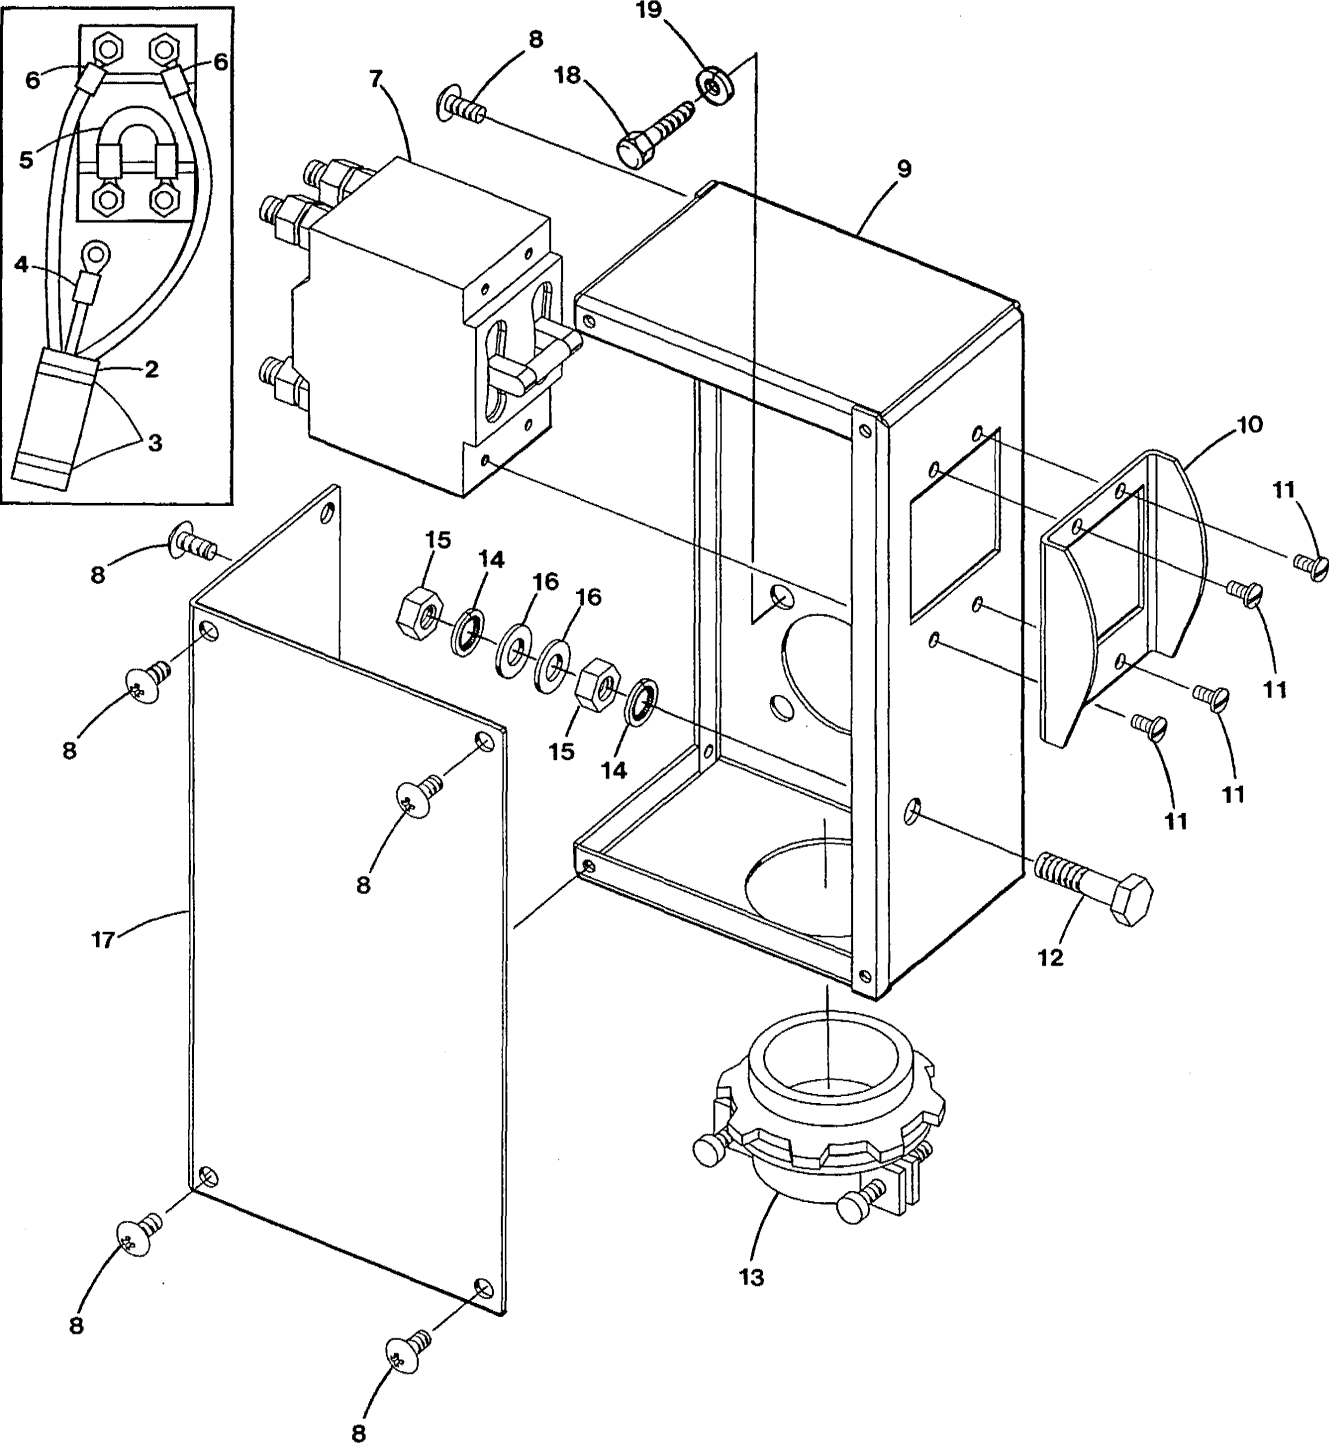

CIRCUIT BREAKER ASSEMBLY - 8.0 BTDA

CIRCUIT BREAKER ASSEMBLY - 8.0 BTDA

Reference #	Part #	Part Name	Remarks	Quantity
1-1	038617	KIT	AC OUTPUT CIRCUIT BREAKER 60HZ - 8.0 BTDA	1
1-2	042314	KIT	AC OUTPUT CIRCUIT BREAKER 50HZ - 6.0 BTDA	1
2	030066	CONDUIT	FLEX-GARD - INCHES REQUIRED	4
3	013776	TIEWRAP	3.5" LONG	2
4-1	038648	WIRE	GEN TO BOX WHITE 8GA 60HZ	1
4-2	042337	WIRE	GEN TO BREAKER WHITE 12GA 50HZ	1
5	039606	WIRE	AC OUTPUT JUMPER 60HZ	1
6-1	038641	WIRE	GEN TO BREAKER BLACK 10GA 60HZ	2
6-2	038641	WIRE	GEN TO BREAKER BLACK 10GA 50HZ	1
7-1	042707	BREAKER	CIRCUIT 35 AMP 60HZ - 8.0 BTDA	1
7-2	042706	BREAKER	CIRCUIT 25 AMP 50HZ - 6.0 BTDA	1
8	031891	SCREW	8-32 X 3/8 SS TRUSS HEAD	6
9	043720	BOX	CIRCUIT BREAKER	1
10	039082	GUARD	CIRCUIT BREAKER HANDLE	1
11	031852	SCREW	6-32 X 1/4 SS BINDING HEAD	4
12	038622	CAPSCREW	1/4NC X 1 BRONZE FULLY THREADED	1
13	036737	CONNECTOR	BOX 1-1/4" INSULATED	1
14	032493	LOCKWASHER	1/4 INTERNAL TOOTH BRONZE	2
15	032498	NUT	1/4NC BRASS	2
16	032499	WASHER	FLAT 1/4 BRASS	2
17	043721	COVER	BREAKER BOX 43720	1
18	031810	CAPSCREW	M6 X 14 DIN 933	4
19	031783	LOCKWASHER	M6 DIN 127	4
20	042719	DIAGRAM	AC OUTPUT & CIRCUIT BREAKER WIRING	1