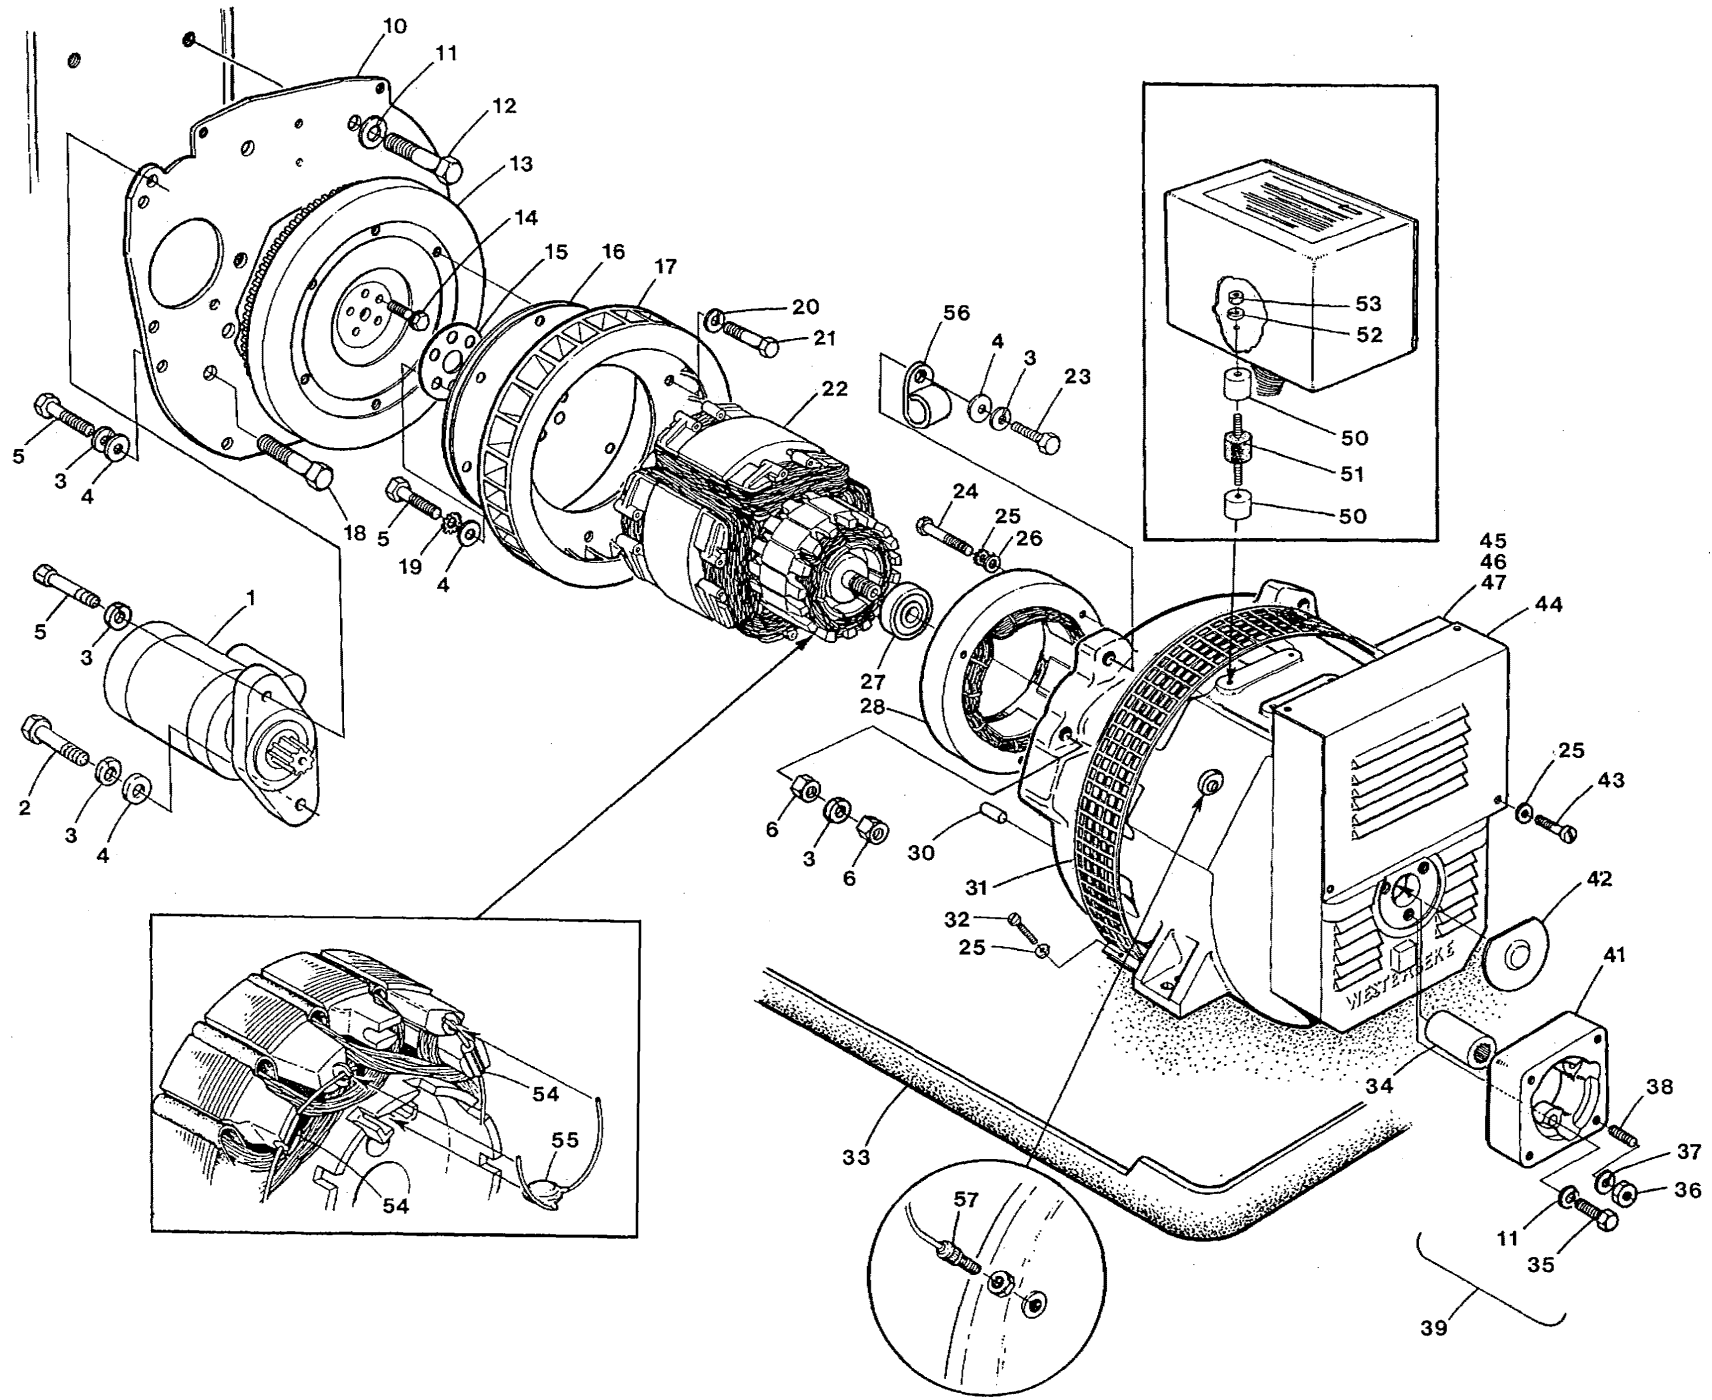

BACK END - 8.0 - 10.0 BTDA

BACK END - 8.0 - 10.0 BTDA

Reference #	Part #	Part Name	Remarks	Quantity
1-1	030593	MOTOR	STARTER 12 VDC	1
1-2	042111	MOTOR	STARTER 24 VDC	1
2	034589	CAPSCREW	M10 X 30 DIN 933	1
3	019262	LOCKWASHER	M10 DIN 127	14
4	031789	WASHER	M10 DIN 125	9
5	013629	CAPSCREW	M10 X 25 DIN 933	11
6	015887	NUT	M10 DIN 934	2
10-1	043407	PLATE	BACK - 8.0 BTDA	1
10-2	043409	PLATE	BACK - 10.0 BTDA	1
11	031792	LOCKWASHER	M12 DIN 127	11
12	031834	CAPSCREW	M12 X 1.25 X 30 DIN 961	8
13-1	044644	FLYWHEEL	WITH RING GEAR 30230 - 8.0 BTDA	1
13-2	043666	FLYWHEEL	WITH RING GEAR 30230 - 10.0 BTDA	1
14	033279	BOLT	FLYWHEEL	4
15	035928	PLATE	DRIVE DISC TO ARMATURE	1
16-1	035927	PLATE	DISC DRIVE - 8.0 BTDA	2
16-2	035927	PLATE	DISC DRIVE - 10.0 BTDA	3
17	035929	FAN		1
18	024959	CAPSCREW	M12 X 1.25 X 25 DIN 961	2
19	031915	LOCKWASHER	M10 DIN 6797A	6
20-1	031835	LOCKWASHER	M8 DIN 6797J - 8.0 BTDA	8
20-2	031786	LOCKWASHER	M8 DIN 127 - 10.0 BTDA	8
21-1	037338	CAPSCREW	M8 X 20 - 8.0 BTDA	8
21-2	017196	CAPSCREW	M8 X 20 DIN 933 - 10.0 BTDA	8
22-1	035930	ARMATURE	1 PHASE - 8.0 BTDA	1
22-2	037464	ARMATURE	1 PHASE - 10.0 BTDA	1
22-3	039908	ARMATURE	3 PHASE - 10.0 BTDA	1
23	034590	CAPSCREW	M10 X 40 DIN 933	2
24	031919	CAPSCREW	M5 X 35 DIN 912	3
25	031914	LOCKWASHER	M5 DIN 6797A	8
26	031781	WASHER	M5 DIN 125	3
27-1	035932	BEARING	BALL - 8.0 BTDA	1
27-2	037460	BEARING	BALL - 10.0 BTDA	1
28-1	038354	STATOR	EXCITER 1 PHASE - 8.0 BTDA	1
28-2	037467	STATOR	EXCITER 1 PHASE - 10.0 BTDA	1
28-3	039912	STATOR	EXCITER 3 PHASE - 10.0 BTDA	1
30	019039	DOWEL		3
31	035935	GUARD	AIR	1
32	031920	SCREW	M5 X 20 DIN 84A	1
33	036376	DRIPTRAY		1
34-1	034737	DRIVE	PTO SAE-B SPLINE - 8.0 BTDA	1
34-2	037188	DRIVE	PTO SAE-B SPLINE - 10.0 BTDA	1
35	013589	CAPSCREW	M12 X 40 DIN 933	3
36	031774	NUT	1/2NC	4
37	031776	LOCKWASHER	1/2	4
38	034867	STUD	1/2NC X 2-3/16	4
39-1	034786	KIT	PTO INCL REF#S 11, 34 THRU 41 - 8.0 BTDA	1
39-2	037134	KIT	PTO INCL REF#S 11, 34 THRU 41 - 10.0 BTDA	1
40-1	034742	DRAWING	PTO INSTALLATION - 8.0 BTDA	1
40-2	037197	DRAWING	PTO INSTALLATION - 10.0 BTDA	1
41	034738	ADAPTER	PTO	1