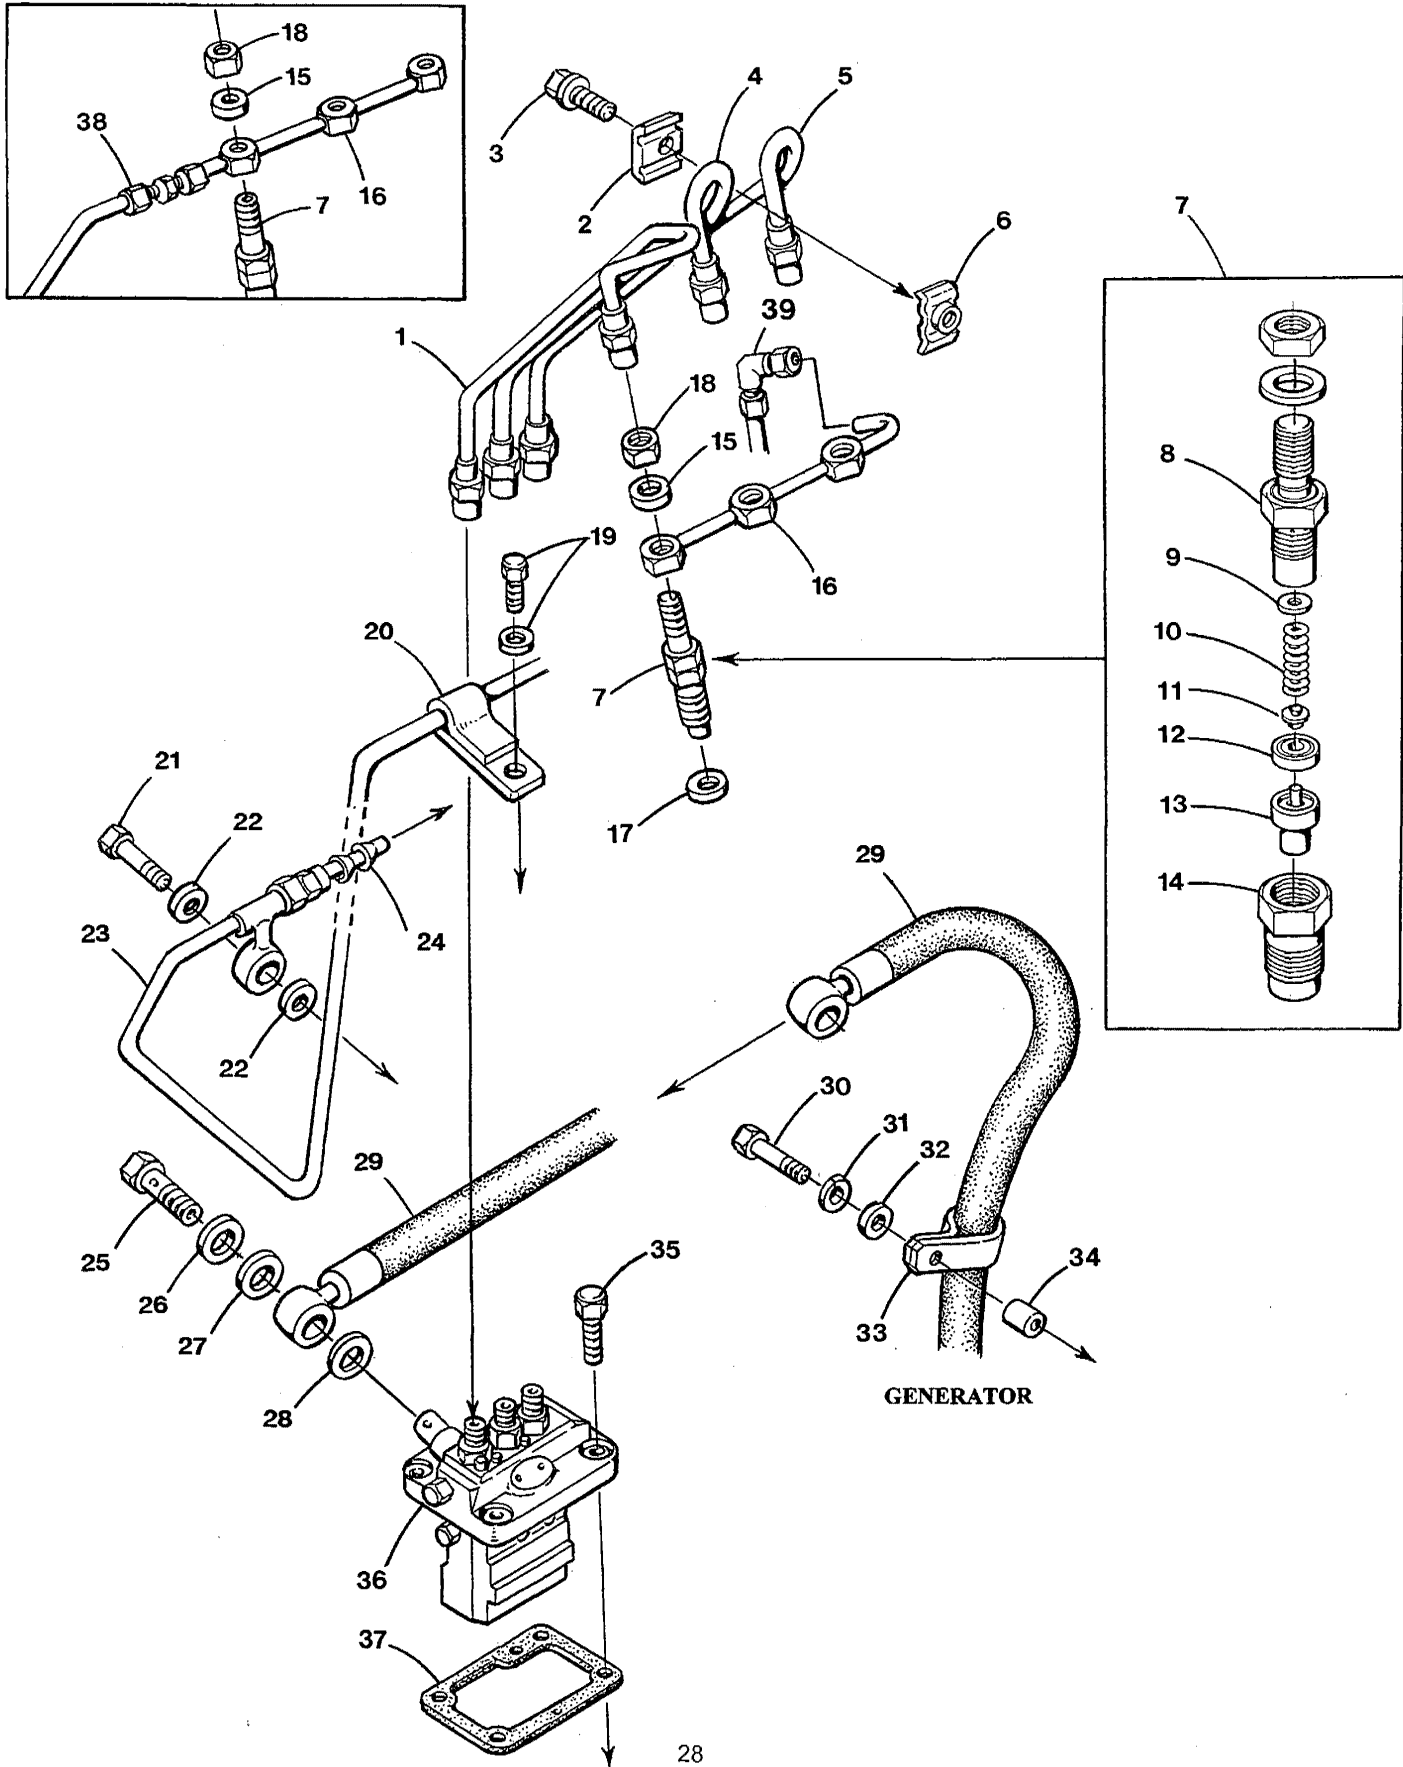

FUEL SYSTEM & NOZZLE ASSEMBLY - 35C/D - 8.0 - 10.0 BTDA

FUEL SYSTEM & NOZZLE ASSEMBLY - 35C/D - 8.0 - 10.0 BTDA

Reference #	Part #	Part Name	Remarks	Quantity
30	013590	CAPSCREW	M6 X 30 DIN 933 - GENSET ONLY	1
31	031783	LOCKWASHER	M6 DIN 127 - GENSET ONLY	1
32	031753	WASHER	FLAT 1/4 - GENSET ONLY	1
33	021676	CLAMP	SUPPORT HOSE - GENSET ONLY	1
34	033052	SPACER	SOLENOID TO BRACKET - GENSET ONLY	1
35	017196	CAPSCREW	M8 X 20 DIN 933	4
36-1	048116	PUMP	INJECTION - PROP	1
36-2	048115	PUMP	INJECTION - GENSET	1
37-1	030565	SHIM	ADJUSTING 0.7MM	AR
37-2	030566	SHIM	ADJUSTING 0.8MM	AR
37-3	030567	SHIM	ADJUSTING 0.9MM	AR
37-4	030568	SHIM	ADJUSTING 1.0MM	AR
37-5	030560	SHIM	ADJUSTING 0.2MM	AR
38-1	024600	UNION	COMPRESSION INCL 38-2&3 FROM JULY 2002	1
38-2	013344	NUT	COMPRESSION 3/16 FROM JULY 2002	2
38-3	013343	FERRULE	COMPRESSION 3/16 FROM JULY 2002	2
39	043993	ELBOW	UNION 3/16 COMPRESSION TO JULY 2002	1