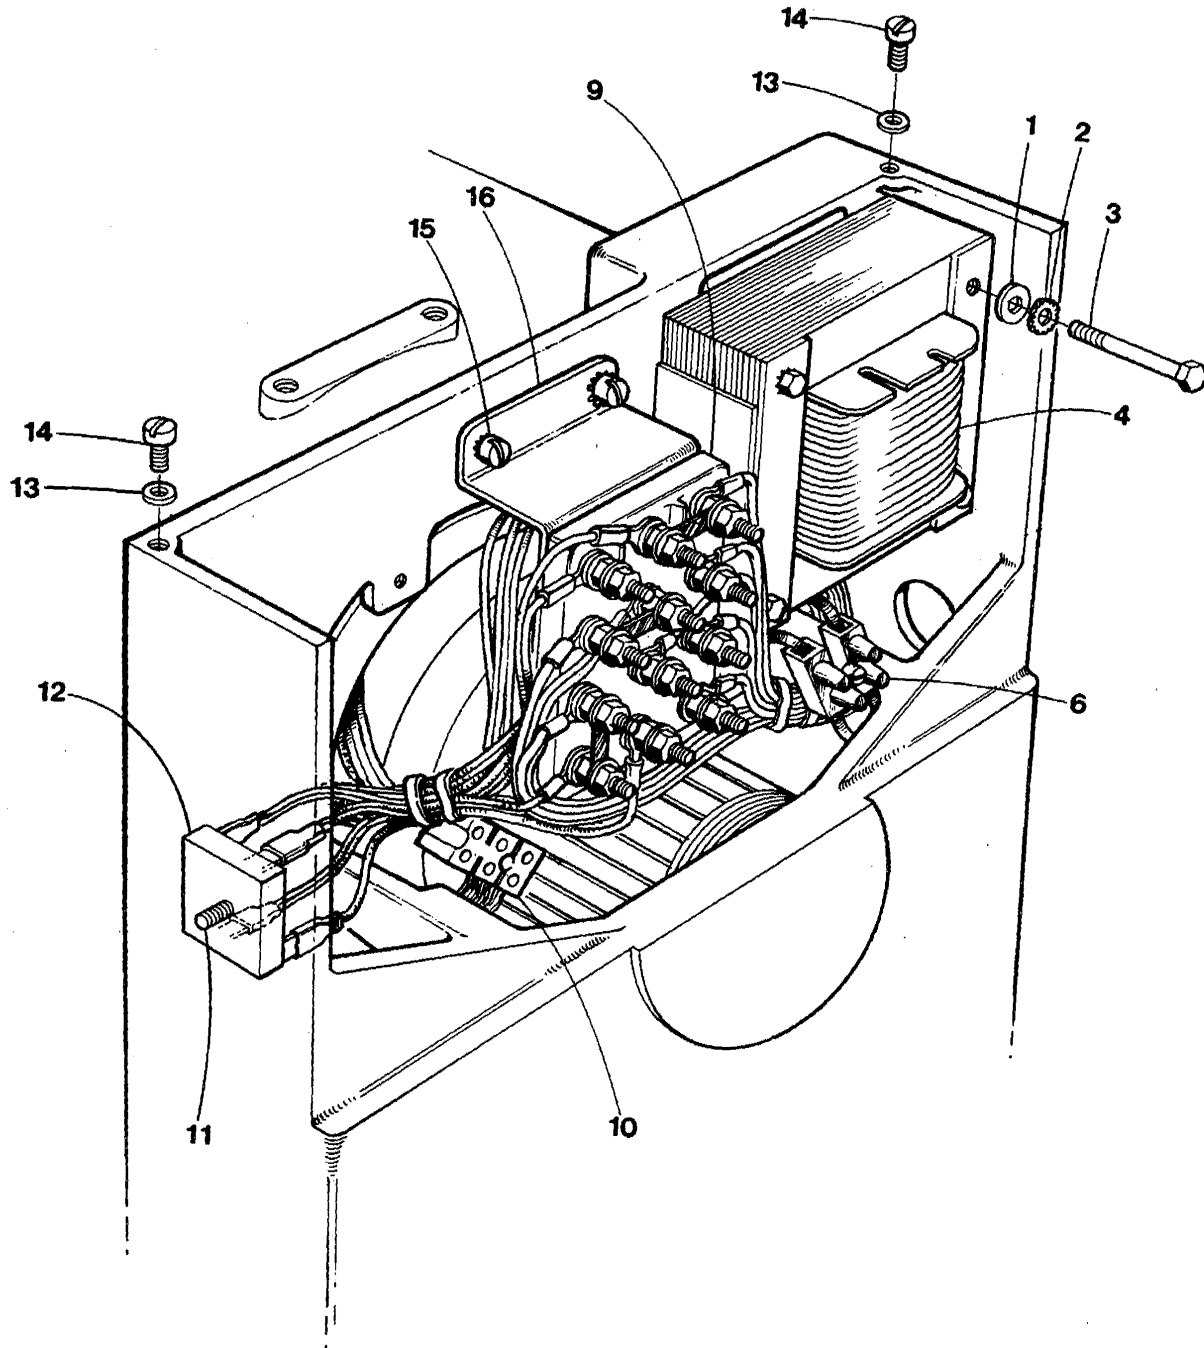

AC OUTPUT & REGULATOR - SINGLE PHASE - 8.0 BTDA

AC OUTPUT & REGULATOR - SINGLE PHASE - 8.0 BTDA

Reference #	Part #	Part Name	Remarks	Quantity
1	031781	WASHER	M5 DIN 125	4
2	031914	LOCKWASHER	M5 DIN 6797A	4
3	031916	CAPSCREW	M5 X 50 DIN 933	4
4	035937	TRANSFORMR	VOLTAGE REGULATION	1
6	035941	BLOCK	TERMINAL 2 POLE	1
9-1	035940	BLOCK	TERMINAL AC OUTPUT	1
9-2	038348	NUT	M 5 BRASS	AR
9-3	038349	BAR	BUSS	AR
10	035942	BLOCK	TERMINAL 3 POLE	1
11-1	031931	SCREW	M5 X 16 DIN 84A	1
11-2	031914	LOCKWASHER	M5 DIN 6797A	1
12	043649	RECTIFIER	BRIDGE	1
13	031914	LOCKWASHER	M5 DIN 6797A	4
14	031918	SCREW	M5 X 10 DIN 84A	4
15-1	031914	LOCKWASHER	M5 DIN 6797A	2
15-2	031918	SCREW	M5 X 10 DIN 84A	2
16	035939	BRACKET		1
17	035144	LABEL	AC OUTPUT CONNECTIONS (NOT SHOWN)	1