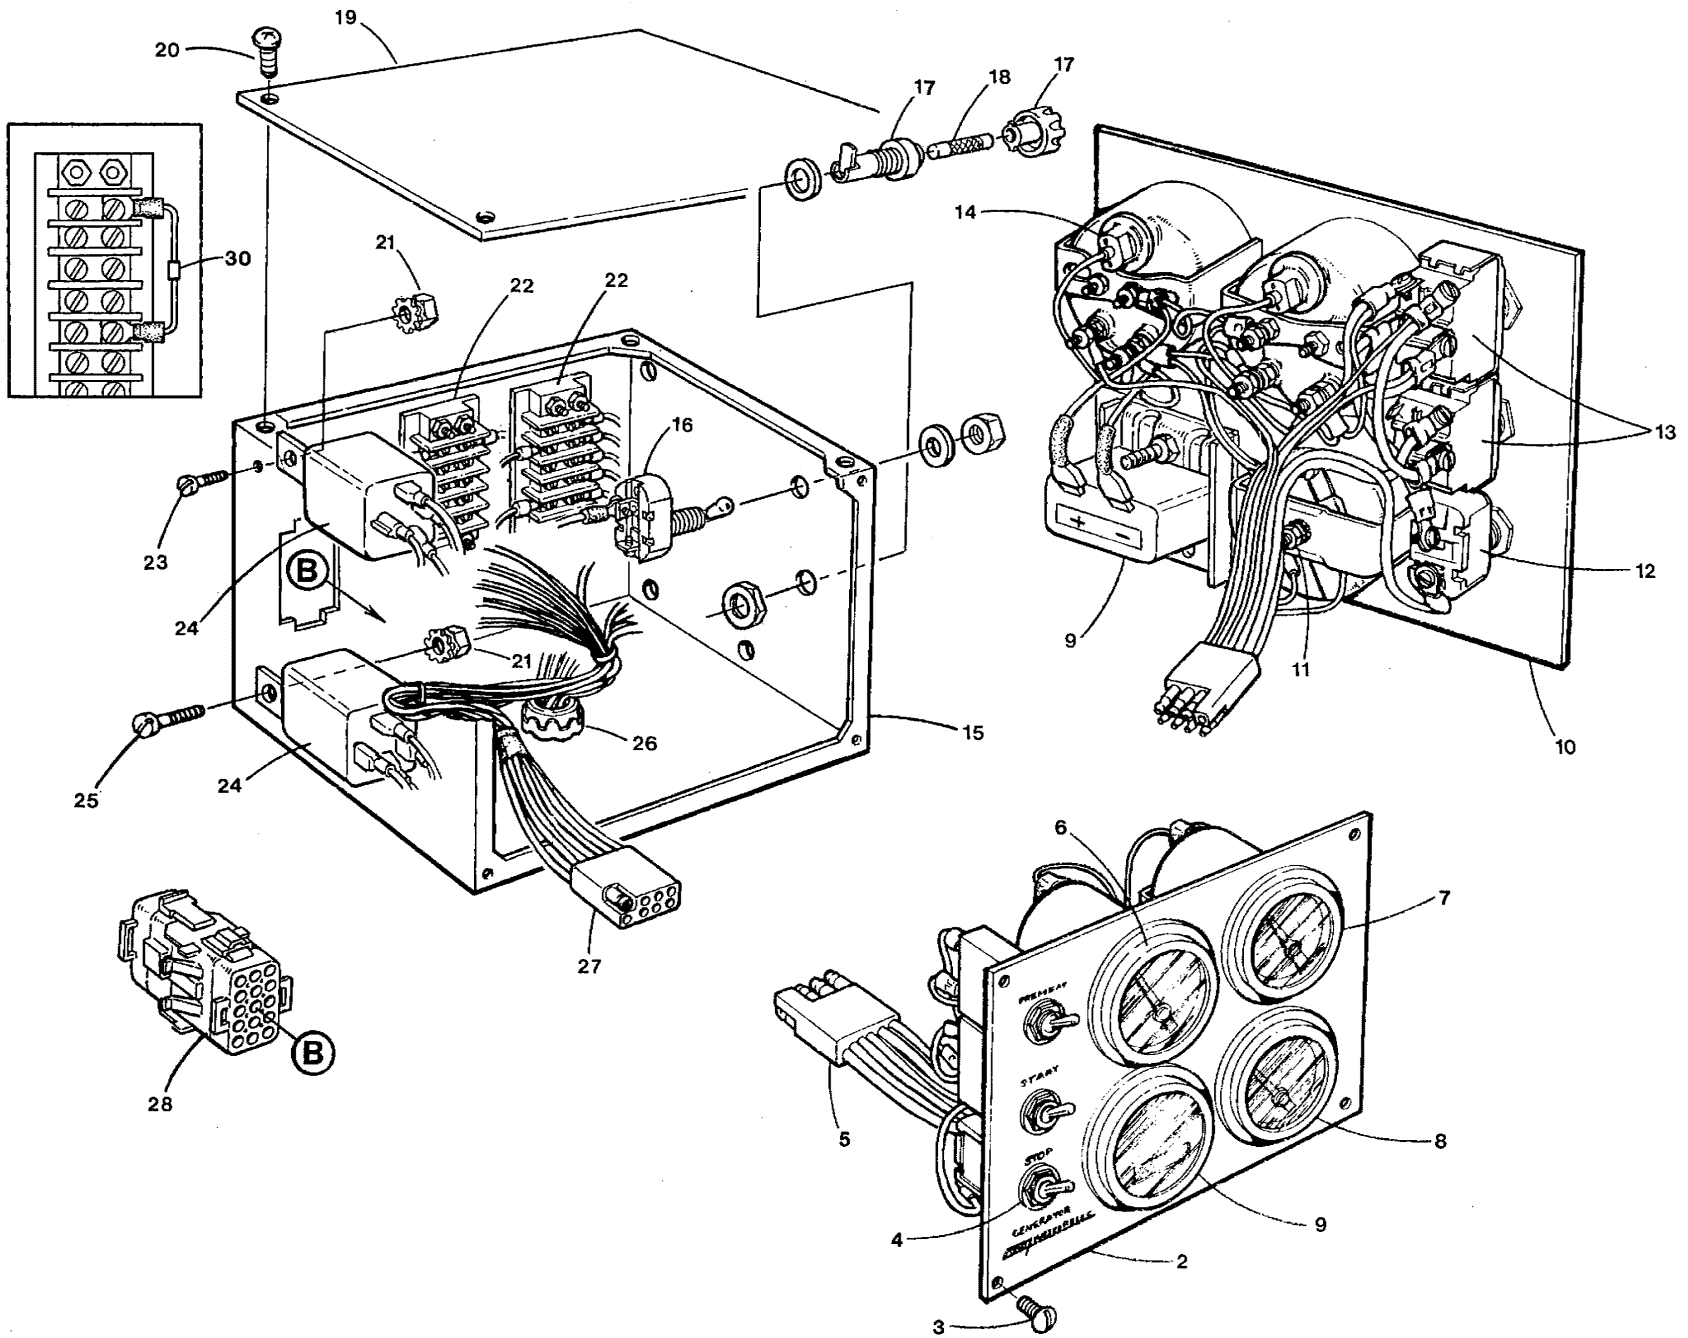

CONTROL PANEL - 8.0 - 10.0 BTDA

CONTROL PANEL - 8.0 - 10.0 BTDA

Reference #	Part #	Part Name	Remarks	Quantity
23	031872	SCREW	10-32 X 1/2 SS BINDING HEAD	1
24-1	037833	RELAY	12 VDC	2
24-2	039858	RELAY	24 VDC	2
25	031872	SCREW	10-32 X 1/2 SS BINDING HEAD	1
26	023937	BUSHING		1
27	043737	HARNESS	GENSET PANEL BOX	1
28-1	043818	CONNECTOR	MALE JUMPER-IF REMOTE PNL NOT INSTALLED	1
28-2	043746	CONNECTOR	ASSEMBLY FEMALE FOR REMOTE PANEL	1
29	039461	RESISTOR	GAUGE 24 TO 12 VDC FOR UNGROUND PANEL	2
30	041081	DIODE		1