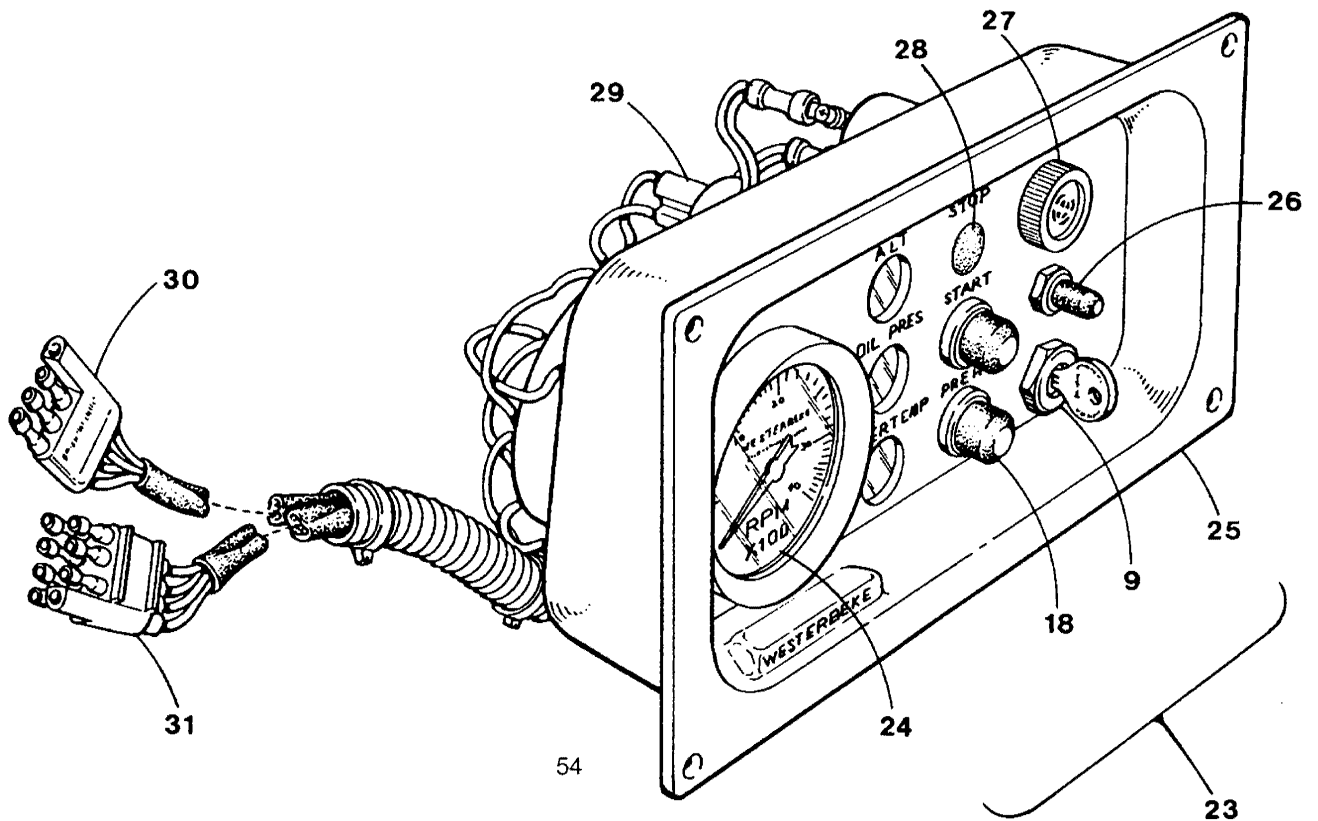

PROPULSION INSTRUMENT PANEL - 35C/D

PROPULSION INSTRUMENT PANEL - 35C/D

Reference #	Part #	Part Name	Remarks	Quantity
1	036843	PANEL	ADMIRAL 12 VDC INCL. SENDERS AND ALARM	1
2	030913	SCREW	10 X 2 SS	1
3	030119	COVER	PANEL REAR	1
5	042893	LAMP	INSTRUMENT 12 VDC INCL. HOLDER	3
6	037601	METER	WATER TEMPERATURE	1
7	037603	METER	OIL PRESSURE	1
8	033865	PANEL	PLATE	1
9	033693	KEYSWITCH	OFF/ON	1
10	030003	NUT	NYLON LOCKING 6-32	1
11	033684	COVER	FACEPLATE	1
12	030002	SPACER	NYLON	1
13	024996	WINDOW	KEYSWITCH COVER	1
14	030001	SCREW	NYLON 6-32 X 1/2 WASHER HD	1
15	037605	VOLTMETER	12 VDC	1
16	033682	DECAL	SWITCH IDENTIFICATION	1
17	030148	CABLE	PANEL TO ENGINE 8 PIN	1
18-1	033764	SWITCH	PUSHBUTTON START/PREHEAT	2
18-2	019031	CAP	SWITCH COVER REPLACEMENT	2
19	011917	METER	TACHOMETER-HOUR	1
20	036829	ALARM	ASSEMBLY	1
21	035825	WIRE	POWER TO METER LAMPS	3
22	039144	DIAGRAM	ENGINE WIRING	1
23	036473	PANEL	CAPTAIN	1
24	036590	METER	TACHOMETER	1
25	047256	PANEL	PLATE - INSTRUMENT CAPTAIN WITH LENS	1
26-1	036479	SWITCH	TEST	1
26-2	036490	CAP	SWITCH	1
27	013355	BUZZER	ALARM	1
28	030946	PLUG	NYLON	1
29-1	024947	LAMP	12 VDC	3
29-2	036483	HOLDER	LAMP	3
30	036626	HARNESS	PANEL TO ENGINE 4 PIN	1
31	036627	HARNESS	PANEL TO ENGINE 8 PIN	1
32	036477	ASSEMBLY	TERMINAL-DIODE	1
33	036544	SPACER	TERMINAL-DIODE ASSEMBLY	2
34	036545	SCREW	6-32 X 3/4 TAPPING SS	2
35	036630	DRAWING	TEMPLATE TO INSTALL EITHER PANEL	1