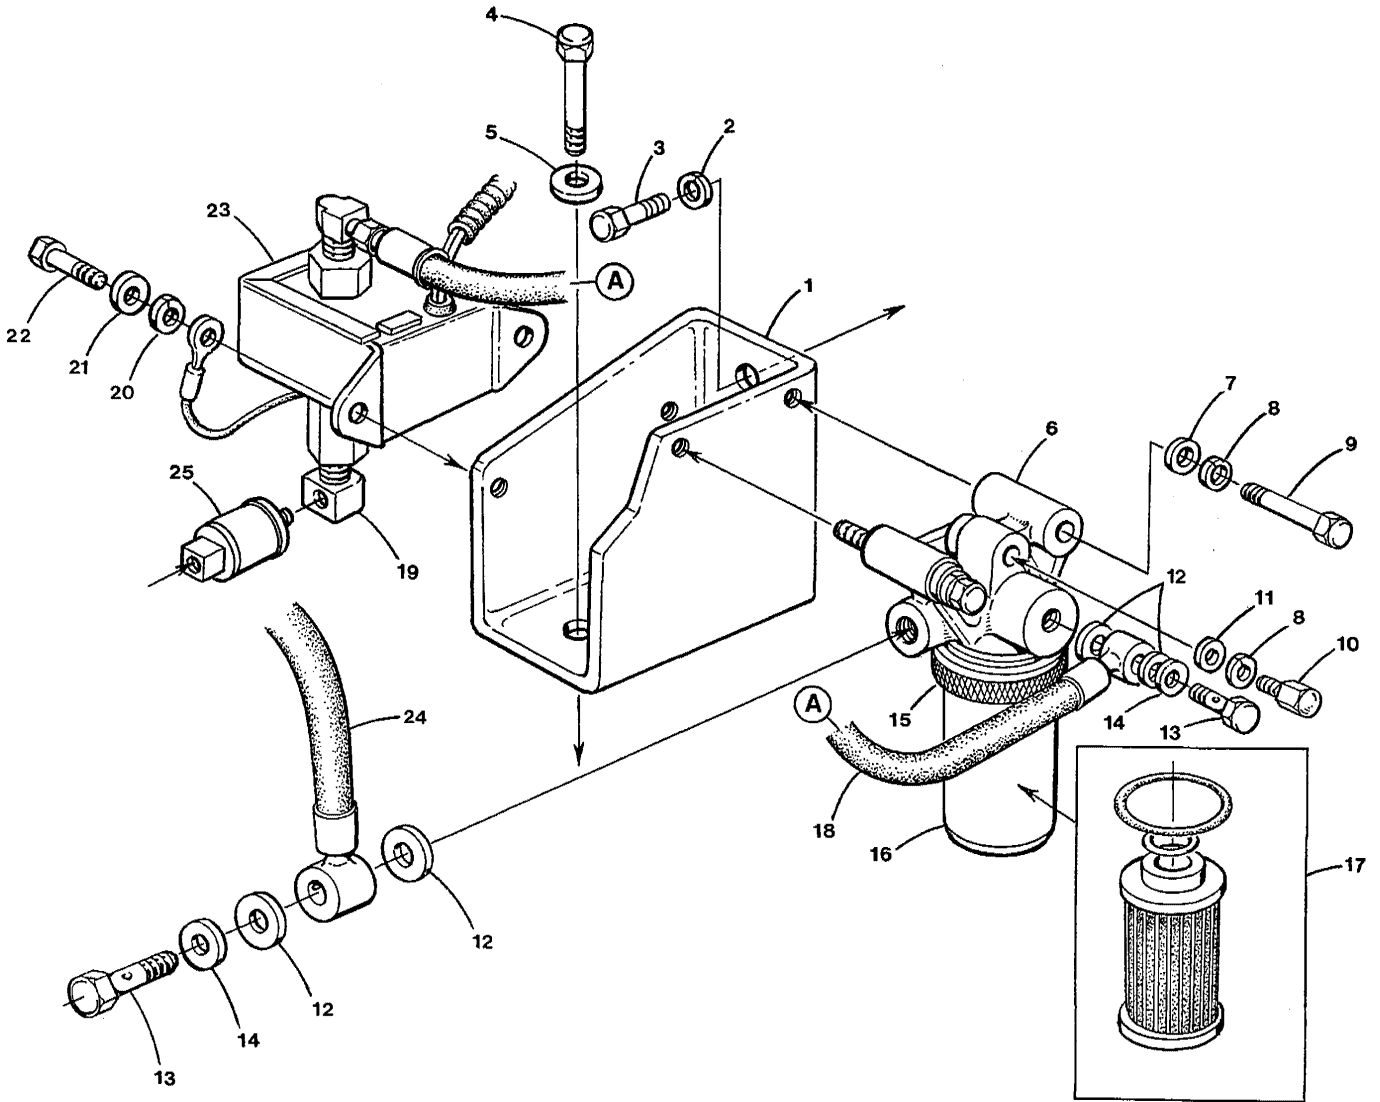

FUEL LIFT PUMP & FUEL FILTER - 8.0 - 10.0 BTDA

FUEL LIFT PUMP & FUEL FILTER - 8.0 - 10.0 BTDA

Reference #	Part #	Part Name	Remarks	Quantity
1	043899	MOUNT	FRONT RIGHT-LIFT PUMP & FILTER BRACKET	1
2	031792	LOCKWASHER	M12 DIN 127	2
3	024959	CAPSCREW	M12 X 1.25 X 25 DIN 961	2
4	031713	CAPSCREW	1/2NC X 3	1
5	031777	WASHER	FLAT 1/2	1
6	030210	FILTER	FUEL	1
7	031787	WASHER	M8 DIN 125	3
8	031786	LOCKWASHER	M8 DIN 127	2
9	031811	CAPSCREW	M8 X 55 DIN 931	2
10	044243	CAPSCREW	M8 X 14 DIN 933	1
11	030289	WASHER	BANJO M8	1
12	030291	WASHER	BANJO M14	4
13	024984	BOLT	BANJO M14	2
14	024972	WASHER	BANJO M14 ALUMINUM	2
15	046669	RETAINER	FUEL FILTER	1
16	030199	CUP	FUEL FILTER	1
17	030200	ELEMENT	FUEL FILTER INCL O-RINGS	1
18	038606	HOSE	LIFT PUMP TO FILTER	1
19	013340	ELBOW	1/8 NPT 90 STREET BRASS	1
20	031784	WASHER	M6 DIN 125	2
21	031783	LOCKWASHER	M6 DIN 127	2
22	017012	CAPSCREW	M6 X 16 DIN 933	2
23-1	039275	PUMP	FUEL LIFT 12 VDC	1
23-2	046631	PUMP	FUEL LIFT 24 VDC	1
24	044214	HOSE	FILTER TO INJECTION PUMP	1
25	048076	FILTER	LIFT PUMP INLET FROM MARCH 2003	1