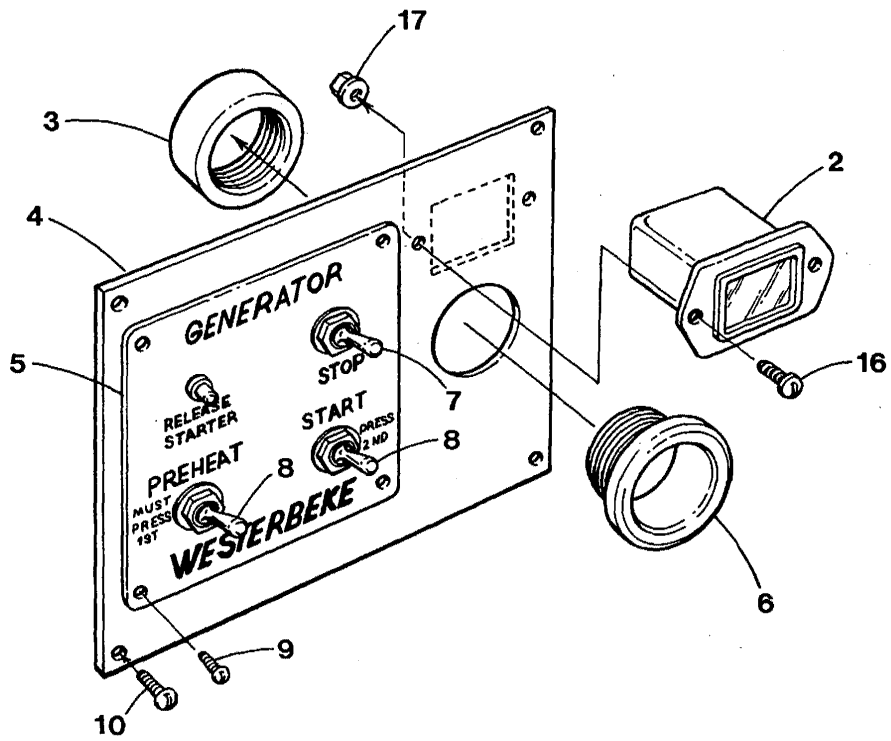

GENERATOR START/STOP PANELS - 8.0 - 10.0 BTDA

GENERATOR START/STOP PANELS - 8.0 - 10.0 BTDA

Reference #	Part #	Part Name	Remarks	Quantity
1-1	042448	PANEL	START-STOP 12 VDC 8 PIN PLUG	1
1-2	044826	PANEL	START-STOP 12 VDC W/HRMETER 8 PIN PLUG	1
1-3	042620	PANEL	START-STOP 24 VDC W/HRMETER 8 PIN PLUG	1
2	042388	HOURMETER	12/24 VDC	1
3	011812	BUSHING	INSULATED FEMALE 1.25	1
4-1	043950	PLATE	PANEL BOX RED	1
4-2	043929	PLATE	PANEL BOX WHITE	1
5-1	024943	PANEL	START-STOP CONTROL 12 VDC NO HARNESS	1
5-2	044336	PANEL	START-STOP CONTROL 12 VDC 15 PIN PLUG	1
5-3	044586	PANEL	START-STOP CONTROL 24 VDC 15 PIN PLUG	1
6	011811	BUSHING	INSULATED MALE 1.25	1
7	024731	SWITCH	STOP	1
8	024732	SWITCH	PREHEAT AND START	2
9	039004	SCREW	6-32 X 1/4 SS FLAT HEAD BLACK	4
10	034421	SCREW	8-32 X 3/8 SS TRUSS HEAD BLACK	4
11	032975	LED		1
12-1	013723	RESISTOR	12 VDC	1
12-2	042621	RESISTOR	24 VDC	1
13	013724	DIODE		1
14-1	042447	CABLE	8 PIN FOR PANEL 42448 - 42620 - 44826	1
14-2	043913	CABLE	15 PIN FOR PANEL 44336 - 44586	1
15-1	038220	DIAGRAM	WIRING 24943 START-STOP PANEL	1
15-2	044442	DIAGRAM	WIRING START-STOP PANELS 8 PIN PLUG	1
16	031853	SCREW	6-32 X 3/8 SS BINDING HEAD	2
17	050234	NUT	6-32 KEPS	2