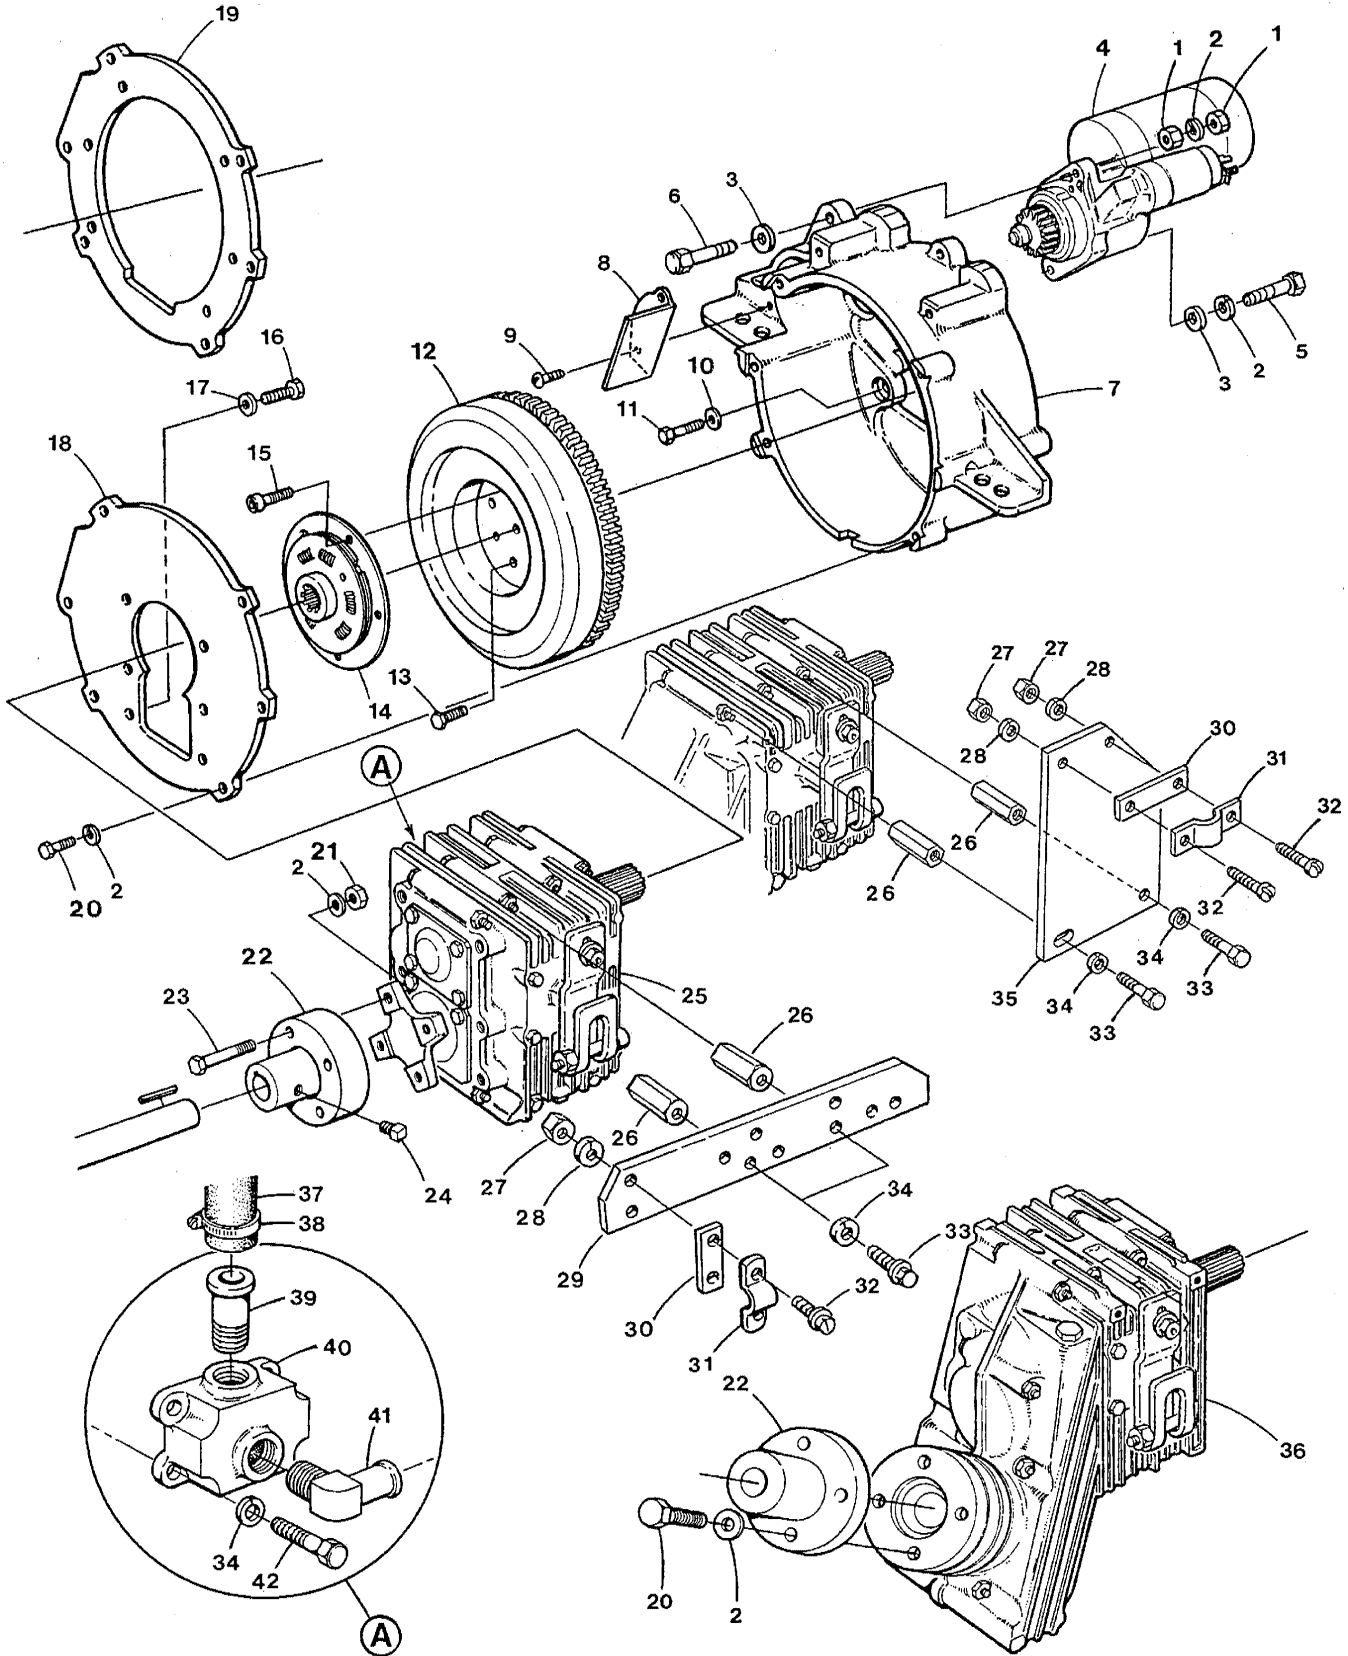

HBW (HURTH) TRANSMISSION - 35C/D

HBW (HURTH) TRANSMISSION - 35C/D

Reference #	Part #	Part Name	Remarks	Quantity
1	015887	NUT	M10 DIN 934	2
2	019262	LOCKWASHER	M10 DIN 127	12
3	031789	WASHER	M10 DIN 125	2
4	030593	MOTOR	STARTER 12 VDC	1
5	034589	CAPSCREW	M10 X 30 DIN 933	1
6	034833	CAPSCREW	M10 X 60 DIN 912	1
7	043097	HOUSING	FLYWHEEL	1
8	039830	COVER	STARTER ACCESS	1
9	039578	SCREW	M5 X 12 HEX WASHER HEAD	2
10	031792	LOCKWASHER	M12 DIN 127	6
11	031834	CAPSCREW	M12 X 1.25 X 30 DIN 961	6
12	043778	FLYWHEEL	WITH RING GEAR 30230	1
13	033279	BOLT	FLYWHEEL	4
14	019398	DAMPER	HBW TRANSMISSION	1
15	024778	SCREW	DAMPER	5
16-1	020650	CAPSCREW	M8 X 18 DIN 933	6
16-2	018813	CAPSCREW	M10 X 20 DIN 933 - V-DRIVE	6
17-1	031786	LOCKWASHER	M8 DIN 127	6
17-2	019262	LOCKWASHER	M10 DIN 127 - V-DRIVE	6
18-1	039762	ADAPTER	TRANSMISSION TO HOUSING	1
18-2	040008	ADAPTER	TRANSMISSION TO HOUSING - V-DRIVE	1
19	040407	ADAPTER	TRANSMISSION TO HSG - WARNER HYDRAULIC	1
20	013629	CAPSCREW	M10 X 25 DIN 933	10
21	024950	NUT	M10 X 1.25 DIN 934	4
22-1	023706	COUPLING	0.75 BORE	1
22-2	023707	COUPLING	0.875 BORE	1
22-3	023708	COUPLING	1.0 BORE	1
22-4	023709	COUPLING	1.125 BORE	1
22-5	023710	COUPLING	1.25 BORE	1
22-6	023711	COUPLING	1.375 BORE	1
22-7	023712	COUPLING	1.5 BORE	1
23	031228	CAPSCREW	M10 X 1.25 X 30 DIN 961	4
24-1	023450	SETSCREW	COUPLING 7/16NC X 1	2
24-2	023651	SETSCREW	COUPLING 3/8NC X 3/4	2
24-3	023652	SETSCREW	COUPLING 3/8NC X 1	2
25-1	030140	HBW GEAR	MODEL 100 1 . 5 : 1	1
25-2	024630	HBW GEAR	MODEL 100 1 . 8 : 1	1
25-3	030095	HBW GEAR	MODEL 100 2 . 7 : 1	1
25-4	043402	HBW GEAR	MODEL 150A 1 . 9 : 1	1
25-5	039586	HBW GEAR	MODEL 150A 2 . 5 : 1	1
26	030756	NUT	PILLAR	2
27	031847	NUT	10-32 SS HEX	2
28	031849	LOCKWASHER	10 SS	2
29	032161	BRACKET	SHIFT CABLE	1
30	013870	SHIM	CABLE CLAMP	1