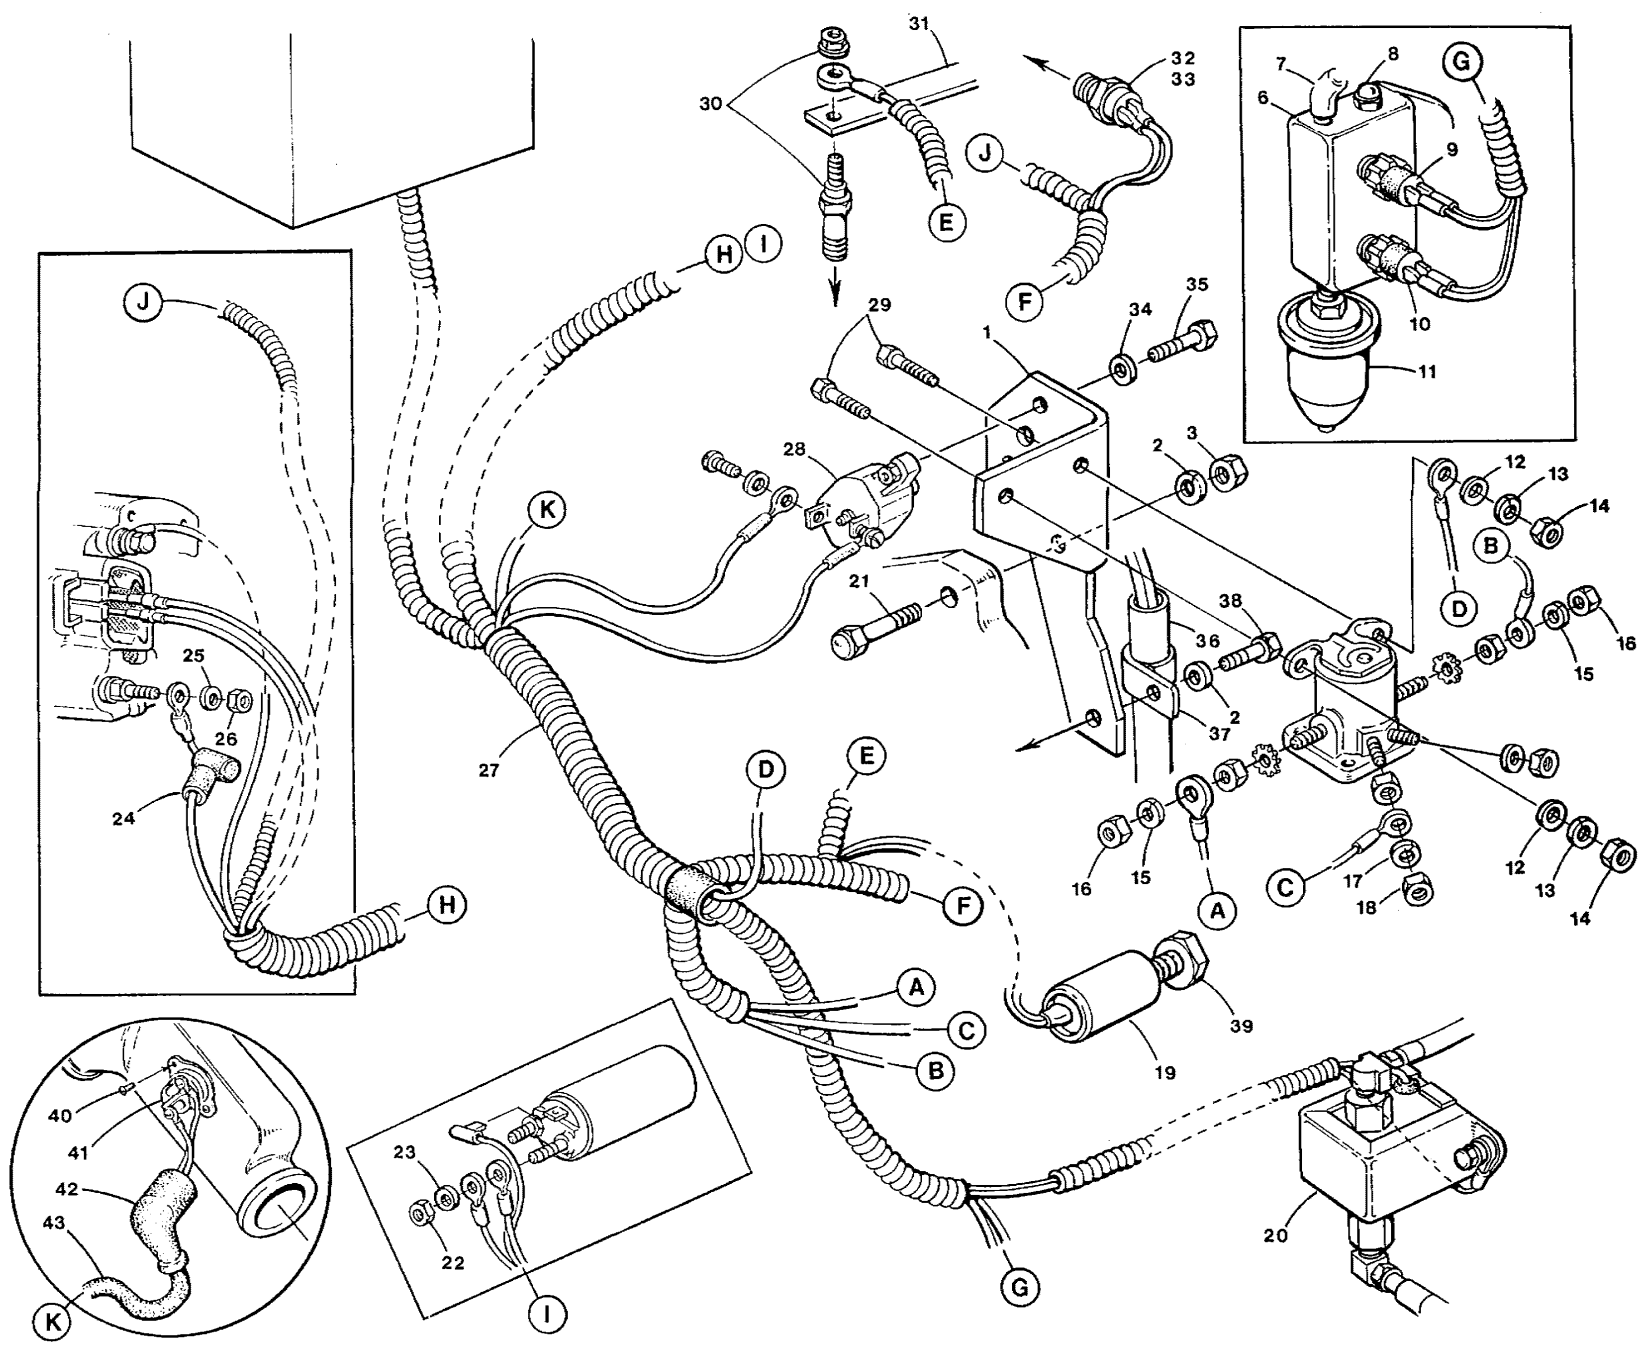

ELECTRICAL SYSTEM - 8.0 - 10.0 BTDA

ELECTRICAL SYSTEM - 8.0 - 10.0 BTDA

Reference #	Part #	Part Name	Remarks	Quantity
33	024602	ADAPTER	M16 X 1.5 TO 1/8NPT	1
34	031843	WASHER	FLAT 8 SS	2
35	043480	SCREW	8-32 X 7/8 SS HEX WASHER HEAD	2
36-1	046739	MODULE	CURRENT TIMING 9-36 VDC	1
36-2	046741	MODULE	CURRENT TIMING UNGROUNDED UNITS	1
37	013737	CLAMP	CABLE	1
38	034589	CAPSCREW	M10 X 30 DIN 933	1
39	034669	NUT	M30	1
40	035711	SCREW	6-20 X 1/4 TAPPING	2
41	032923	SWITCH	EXHAUST TEMPERATURE	1
42	035754	BOOT	EXHAUST TEMPERATURE SWITCH	1
43	033213	TUBING	TEFLON-PROTECT WIRE - INCHES REQUIRED	12
44-1	035109	SENDER	WATER TEMPERATURE 1/8NPT 12 VDC	1
44-2	011915	SENDER	WATER TEMPERATURE 1/4NPT UNGROUNDED	1
44-3	022124	SENDER	WATER TEMPERATURE DUAL PANEL	1
44-4	034912	SENDER	WATER TEMPERATURE DUAL PANEL UNGRND	1