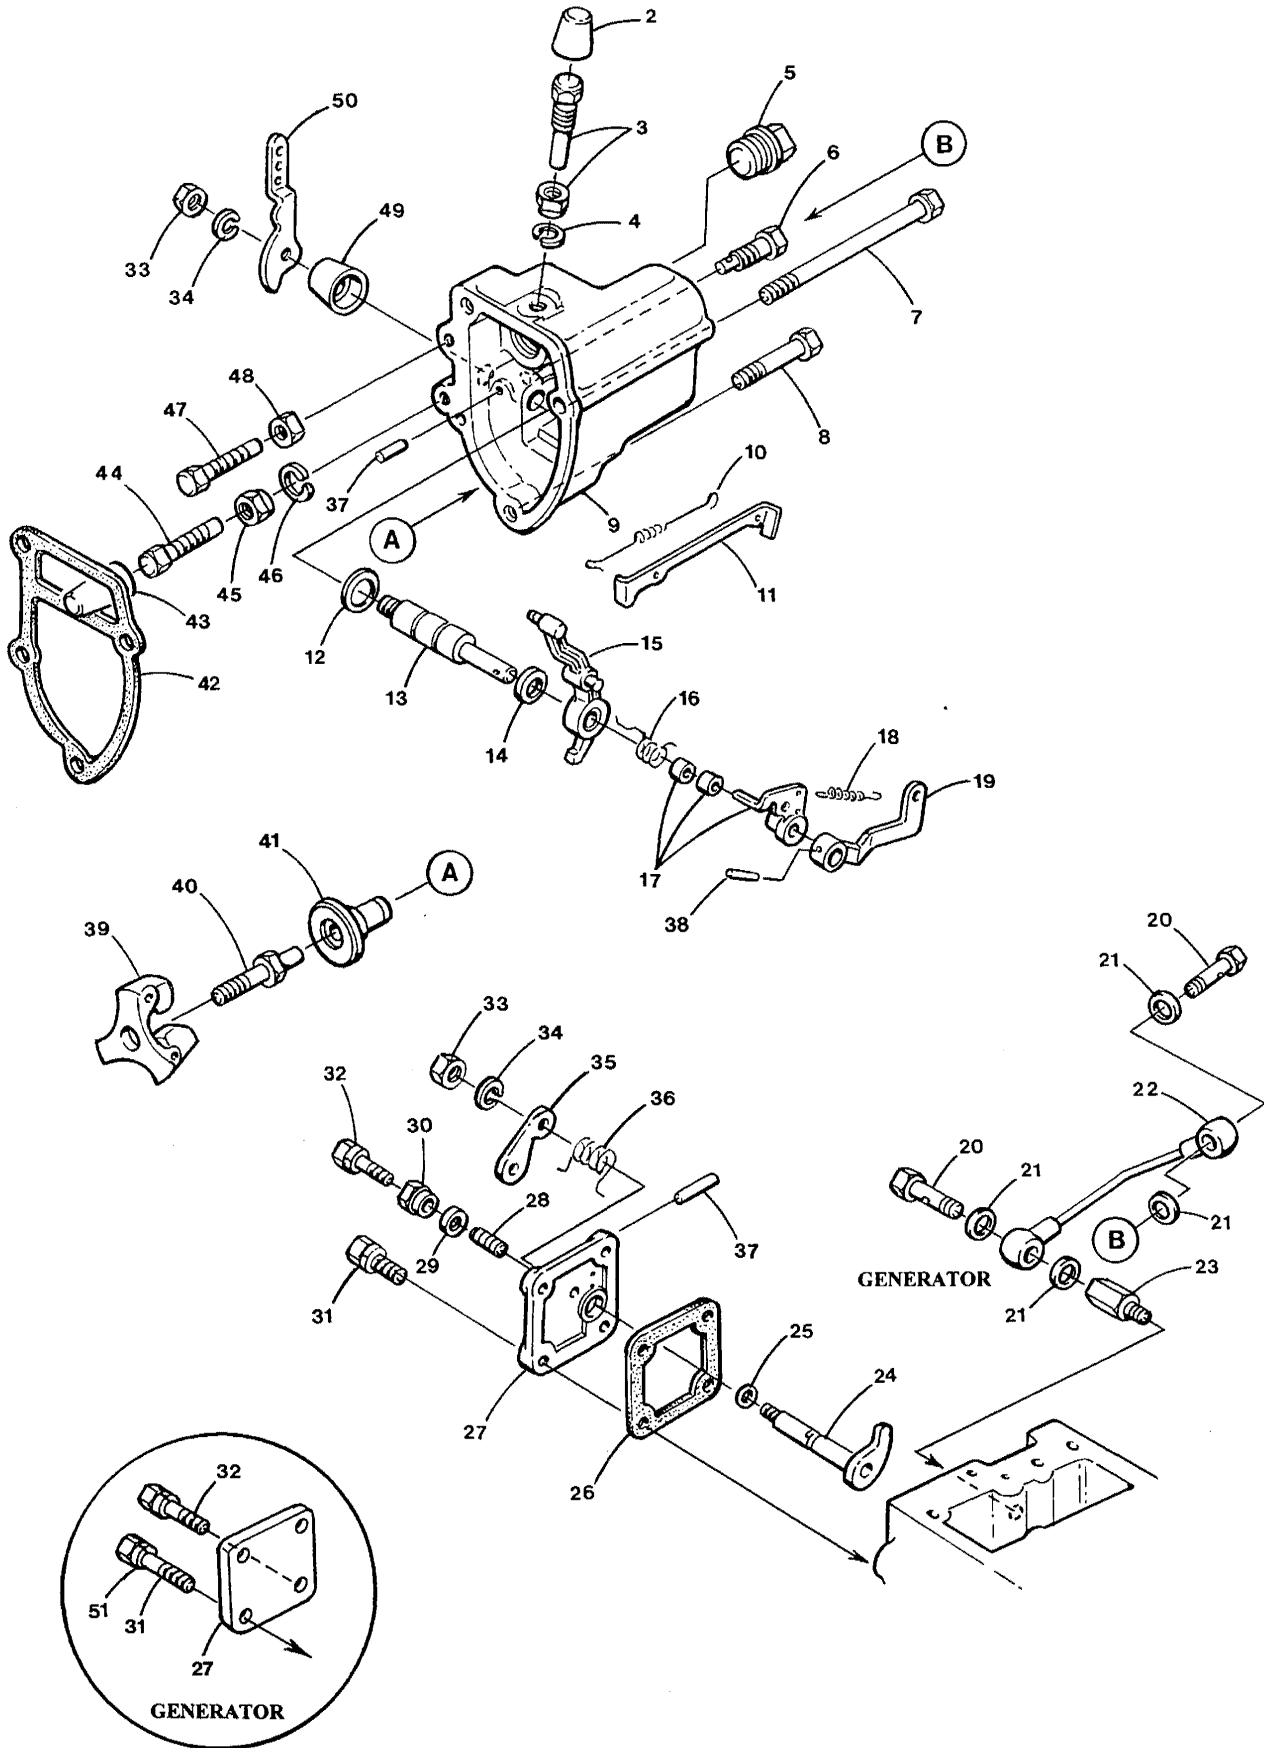

GOVERNOR ASSEMBLY - 35C/D - 8.0 - 10.0 BTDA

GOVERNOR ASSEMBLY - 35C/D - 8.0 - 10.0 BTDA

Reference #	Part #	Part Name	Remarks	Quantity
1-1	048111	GOVERNOR ASSY	PROP - 35C	1
1-2	048113	GOVERNOR ASSY	PROP - 35D	1
1-3	048112	GOVERNOR ASSY	GENERATOR	1
2	043981	COVER	TORQUE SET ANTI-TAMPER	1
3	043977	SCREW SET	RACK SET	1
4	043980	C-RING	TORQUE SET	1
5	036944	PLUG	M30 X 1.5 - WHEN SOLENOID NOT INSTALLED	1
6	045398	CONNECTOR	OIL LINE TO GOVERNOR - GENSET	1
7	045248	BOLT	GOVERNOR CASE	1
8	024948	CAPSCREW	M8 X 45 DIN 931	3
9-1	047139	HOUSING	GOVERNOR - GENSET	1
9-2	045263	HOUSING	GOVERNOR - PROP	1
10	048109	SPRING	TIE ROD	1
11	048110	ROD	TIE - GOVERNOR	1
12	047147	O-RING		1
13	045249	SHAFT	GOVERNOR	1
14	045261	SHIM	GOVERNOR SHAFT	1
15-1	047140	LEVER	GOVERNOR - GENSET	1
15-2	045262	LEVER	GOVERNOR - PROP	1
16	045252	SPRING	START	1
17	045245	LEVER ASSY	TENSION	1
18-1	047137	SPRING	GOVERNOR - GENSET	1
18-2	045251	SPRING	GOVERNOR - 35C	1
18-3	048020	SPRING	GOVERNOR - 35D	1
19-1	045250	LEVER	GOVERNOR SPRING - 35C	1
19-2	047136	LEVER	GOVERNOR SPRING - 35D & GENSET	1
20	045234	BOLT	BANJO M10 OIL LINE - GENSET ONLY	2
21	046920	WASHER	M10 - GENSET ONLY	4
22	047141	LINE	OIL - GENSET ONLY	1
23	047138	CONNECTOR	OIL LINE TO BLOCK - GENSET ONLY	1
24	045243	LEVER	STOP	1
25	030277	O-RING		1
26	030578	GASKET	TIE ROD COVER	1
27-1	045242	COVER	TIE ROD INCL. REF #S 28 - 30 - PROP	1
27-2	030577	COVER	TIE ROD - GENSET	1
28	045235	SCREW	ADJUSTING-TIE ROD COVER - PROP	1
29	048019	WASHER	STOP LEVER - PROP	1
30	045267	NUT	TIE ROD COVER - PROP	1
31-1	043065	CAPSCREW	M6 X 18 JIS 7 W/LW - PROP	3
31-2	031810	CAPSCREW	M6 X 14 DIN 933 - GENSET	3
32-1	035794	CAPSCREW	M8 X 30 JIS 6 W/LW - PROP	1
32-2	013590	CAPSCREW	M6 X 30 DIN 933 - GENSET	1
33	031802	NUT	M8 DIN 936 JAM - PROP	2
34-1	031786	LOCKWASHER	M8 DIN 127 - PROP	2
35	045272	LEVER	STOP - PROP	1
36	046907	SPRING	RETURN - PROP	1
37	030208	PIN	GROOVED	1
38	047146	PIN	SPRING	1
39-1	047135	WEIGHT	GOVERNOR - GENSET	1
39-2	045246	WEIGHT	GOVERNOR - 35C	1
39-3	048023	WEIGHT	GOVERNOR - 35D	1
40	045258	SHAFT	GOVERNOR SLIDING	1