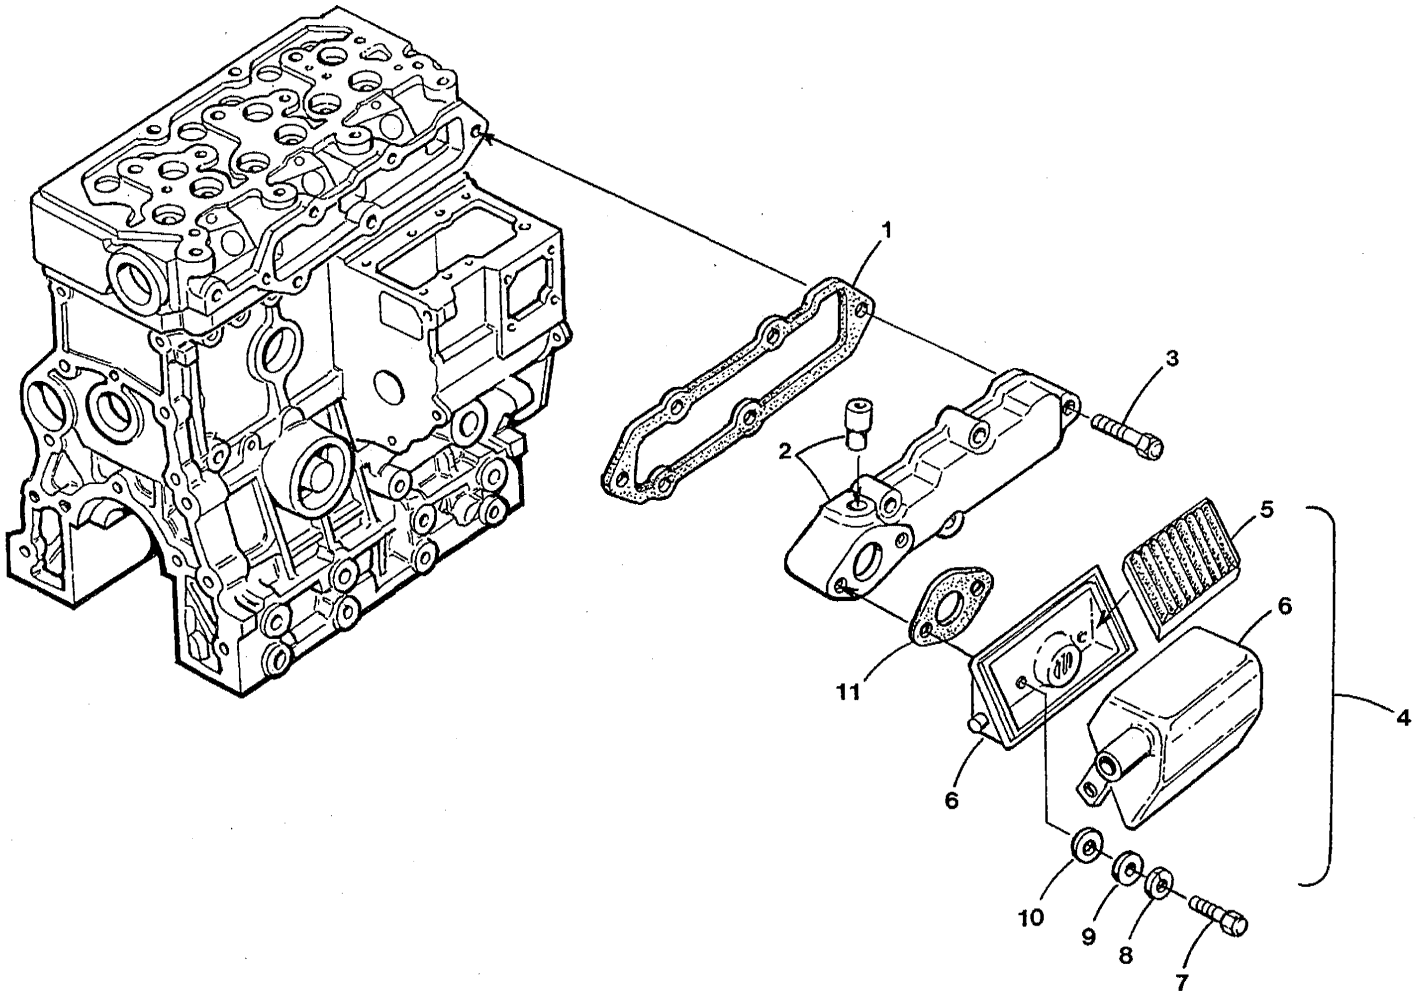

INLET MANIFOLD & AIR INTAKE SILENCER - 35C/D - 8.0-10.0 BTDA

INLET MANIFOLD & AIR INTAKE SILENCER - 35C/D - 8.0-10.0 BTDA

Reference #	Part #	Part Name	Remarks	Quantity
1	046916	GASKET	INTAKE MANIFOLD	1
2	048105	MANIFOLD	INTAKE	1
3	035795	CAPSCREW	M 8 X 35 JIS 6 W/LW	5
4	043823	HOUSING	AIR INTAKE/FILTER - INCL. REF #S 5 & 6	1
5	039705	FILTER	AIR	1
6	044723	HOUSING	AIR INTAKE- 2 PIECES	1
7-1	017196	CAPSCREW	M8 X 20 DIN 933	1
7-2	031225	CAPSCREW	M8 X 60 DIN 931	1
8	031786	LOCKWASHER	M8 DIN 127	2
9	031787	WASHER	M8 DIN 125	2
10	043882	WASHER	SILENCER ANTI-CRUSH	2
11	044324	GASKET	AIR FILTER TO MANIFOLD	1