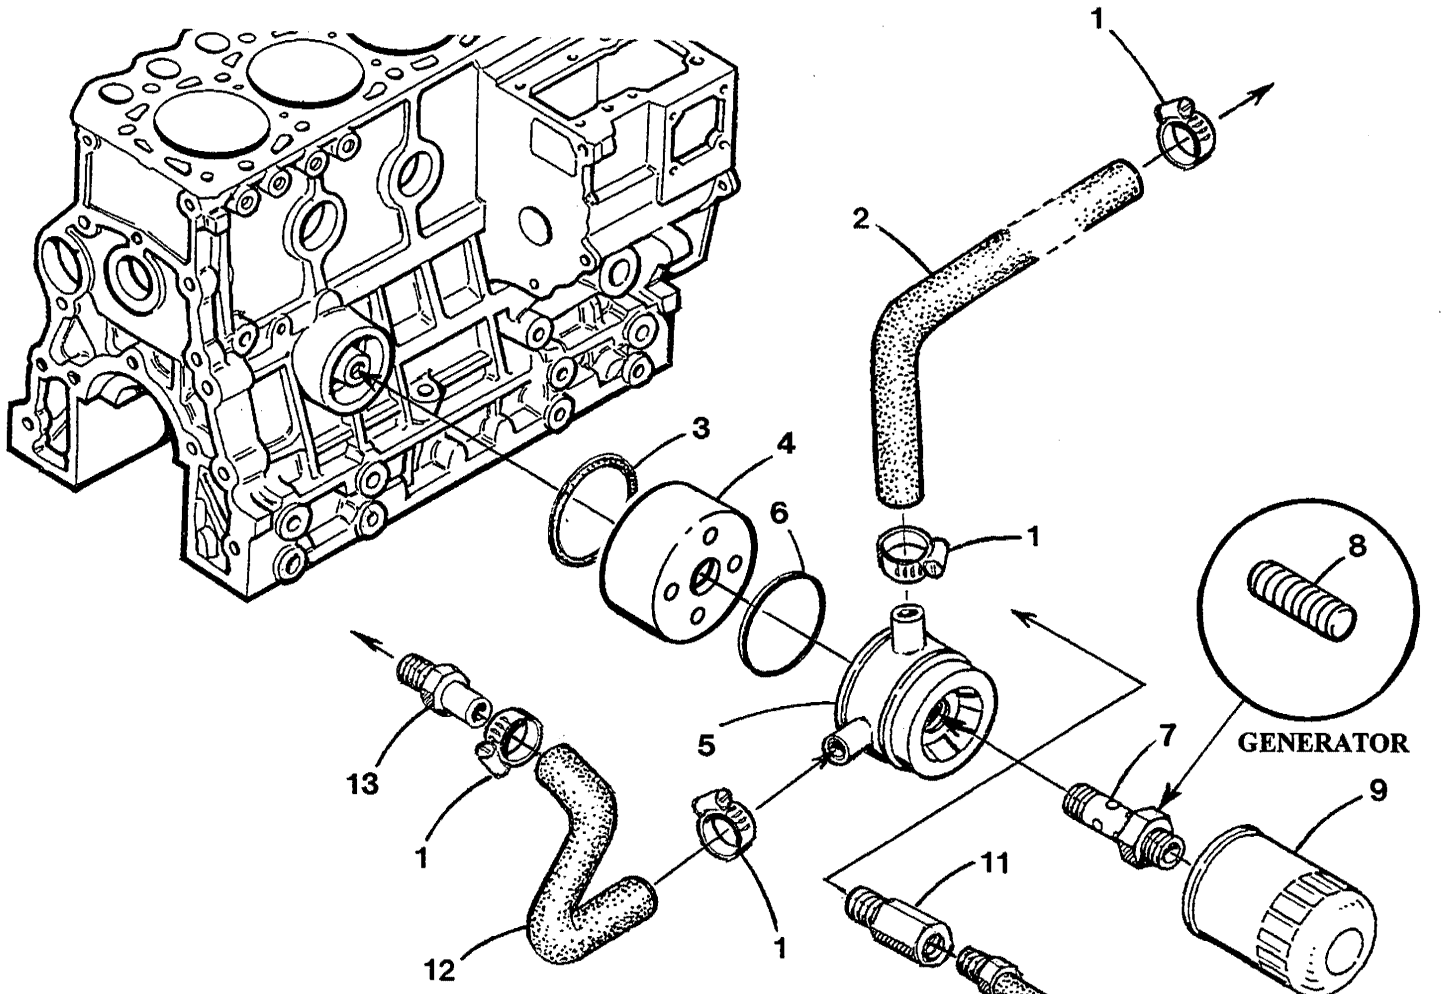

OIL COOLER ASSEMBLY & FILTER - 35C/D - 8.0 - 10.0 BTDA

GENERATOR

OIL COOLER ASSEMBLY & FILTER - 35C/D - 8.0 - 10.0 BTDA

Reference #	Part #	Part Name	Remarks	Quantity
1	017298	CLAMP	HOSE	4
2	046919	HOSE	OIL COOLER TO FRESH WATER PUMP	1
3	046297	O-RING	OIL COOLER	1
4	048106	SPACER	OIL COOLER	1
5	046295	COOLER	OIL INCL REF # 6	1
6	045275	O-RING	OIL COOLER	1
7	048107	BOLT	OIL COOLER	1
8	047123	NIPPLE	OIL FILTER - GENSET ONLY	1
9	036918	FILTER	LUBE OIL	1
10-1	039385	HOSE	OIL - PROP	1
10-2	040907	HOSE	OIL - GENSET	1
11	024844	ADAPTER	1/8 BSPT TO 1/8 NPT	1
12	045269	HOSE	BLOCK TO OIL COOLER	1
13	045228	CONNECTOR	HOSE TO BLOCK	1
14	019369	PLUG	1/8NPT HEX HEAD BRASS	4
15-1	015122	ELBOW	1/8NPT45 STREET STEEL - GENSET	1
15-2	013340	ELBOW	1/8NPT 90 STREET BRASS - PROP	3
16-1	015289	ADAPTER	MALE 1/8NPT X 5/16 - GENSET	1
16-2	013339	ADAPTER	1/8NPT - PROP	1
17	043902	HEADER	OIL PRESSURE SENDER AND SWITCHES	1
18	031793	WASHER	M12 DIN 125	2
19	031792	LOCKWASHER	M12 DIN 127	2
20	024959	CAPSCREW	M12 X 1.25 X 25 DIN 961	2
21	011615	PLUG	1/8NPT STEEL (WHEN SENDER NOT INSTALL)	1
22	011552	SWITCH	OIL PRESSURE - AUXILARY	1
23	011984	ELBOW	1/8NPT 90 STREET STEEL	1
24	037323	SWITCH	OIL PRESSURE	1
25-1	024132	SENDER	OIL PRESSURE 100 PSI 12 VDC	1
25-2	042161	SENDER	OIL PRESSURE 80 PSI 24 VDC	1
25-3	011916	SENDER	OIL PRESSURE 150 PSI UNGND	1
25-4	024975	SENDER	OIL PRESSURE 100 PSI DUAL PANEL	1
25-5	034911	SENDER	OIL PRESSURE 150 PSI DUAL PANEL UNGND	1