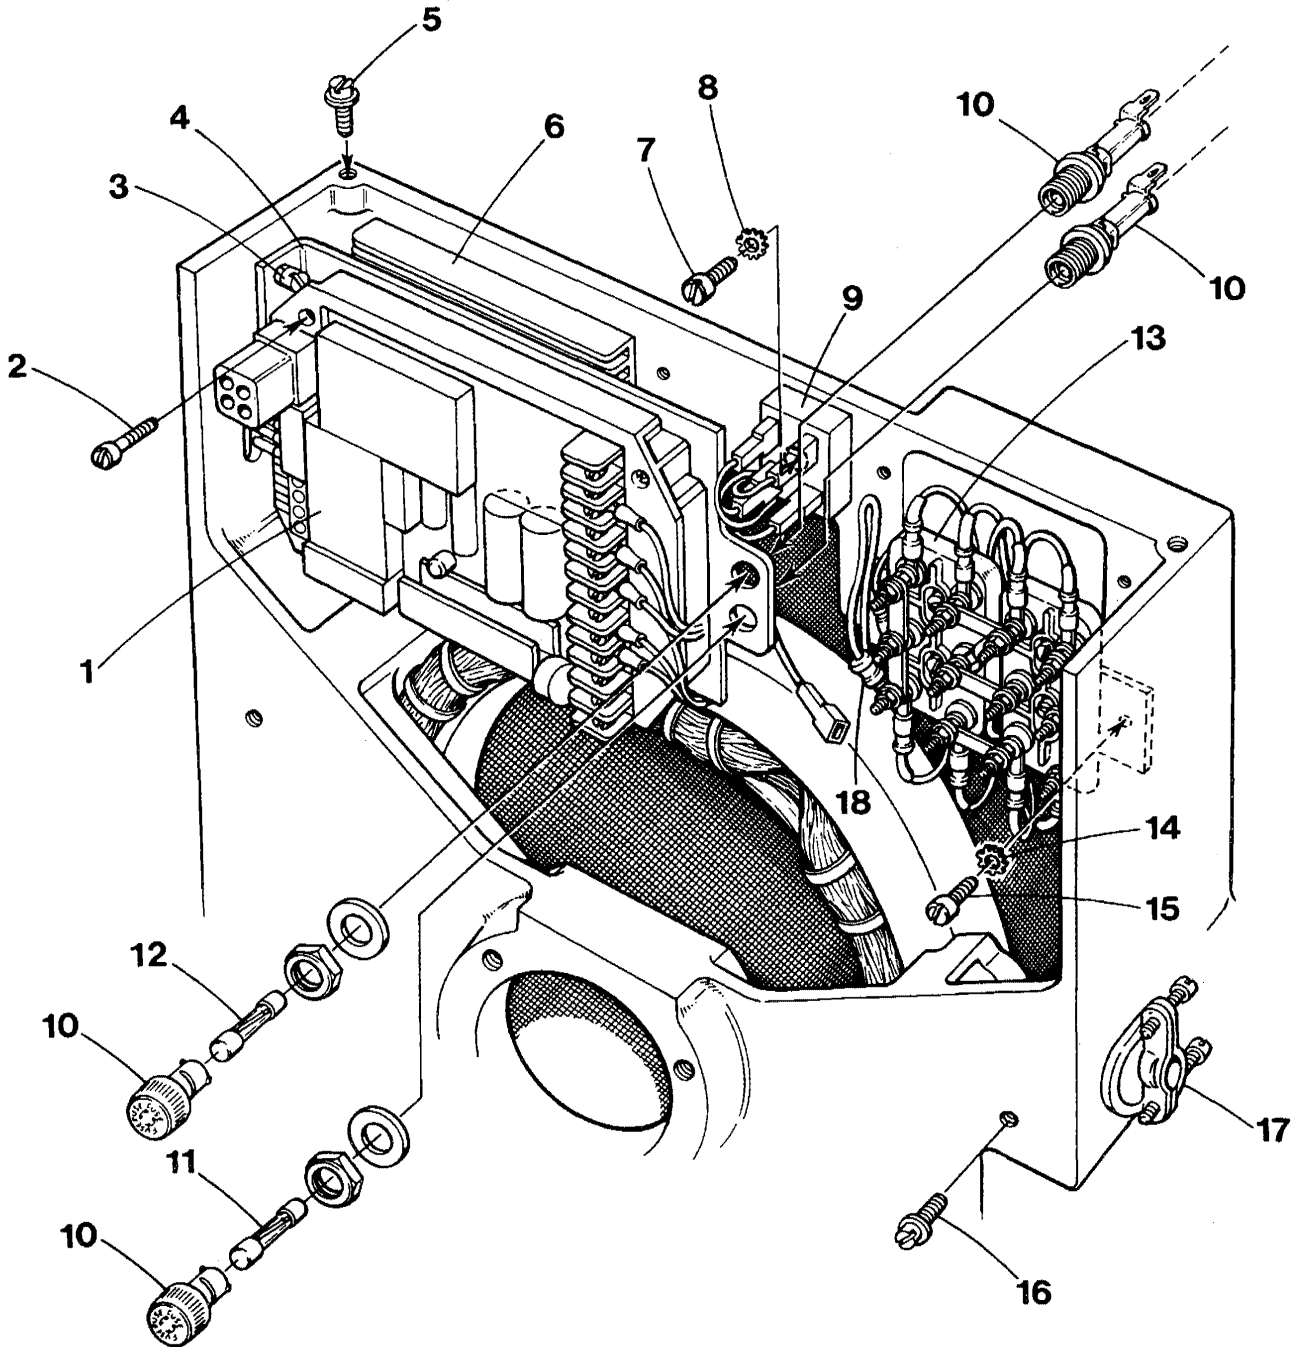

AC OUTPUT & REGULATOR - THREE PHASE - 10.0 BTDA

AC OUTPUT & REGULATOR - THREE PHASE - 10.0 BTDA

Reference #	Part #	Part Name	Remarks	Quantity
1	038468	REGULATOR	ELECTRONIC VOLTAGE	1
2	031934	SCREW	M4 X 20 DIN 84A	2
3	031918	SCREW	M5 X 10 DIN 84A	2
4	038470	BRACKET	REGULATOR	1
5	031918	SCREW	M 5 X 10 DIN 84A	2
6	038469	CHARGER	BATTERY	1
7	031920	SCREW	M5 X 20 DIN 84A	1
8	031914	LOCKWASHER	M5 DIN 6797A	1
9	043649	RECTIFIER	BRIDGE	1
10	038472	HOLDER	FUSE	2
11	038471	FUSE	20 AMP	1
12	033769	FUSE	8 AMP	1
13-1	038464	BLOCK	TERMINAL AC OUTPUT	1
13-2	038348	NUT	M5 BRASS	AR
13-3	038349	BAR	BUSS	AR
14	031914	LOCKWASHER	M5 DIN 6797A	2
15	031920	SCREW	M5 X 20 DIN 84A	2
16	015816	CAPSCREW	M6 X 10 DIN 933	2
17	036737	CONNECTOR	BOX 1-1/4" INSULATED	1
18	038676	LABEL	AC OUTPUT CONNECTIONS (NOT SHOWN)	1
19	039341	BRACKET	AC TERMINAL BLOCK (NOT SHOWN)	1