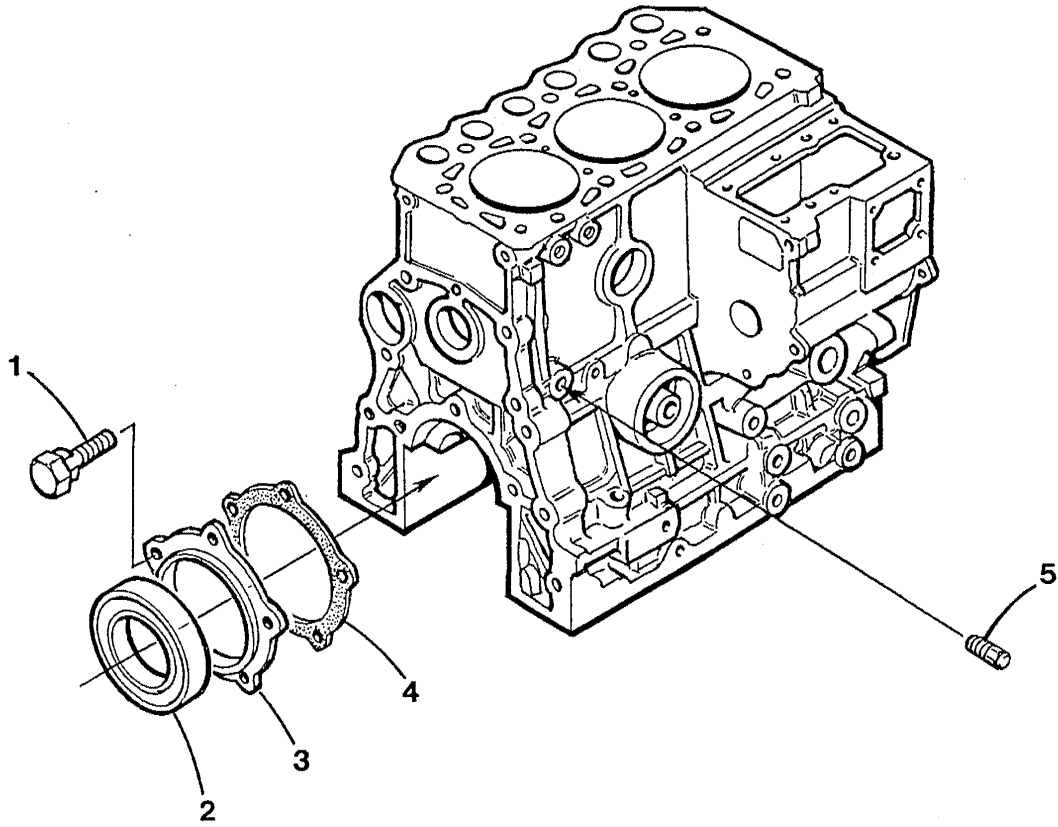

CRANKCASE - 35C/D - 8.0 - 10.0 BTDA

CRANKCASE - 35C/D - 8.0 - 10.0 BTDA

Reference #	Part #	Part Name	Remarks	Quantity
1	017196	CAPSCREW	M8 X 20 DIN 933	5
2	030395	SEAL	OIL	1
3	045194	FLANGE	REAR OIL SEAL	1
4	045195	GASKET	OIL SEAL FLANGE	1
5	045395	PLUG	1/4 BSPT HEX HEAD - GENSET ONLY	1
6-1	030479	BEARING	SET- MAIN - STD	1
6-2	030480	BEARING	SET- MAIN - 0.25	1
6-3	030481	BEARING	SET- MAIN - 0.50	1
6-4	030482	BEARING	SET- MAIN - 0.75	1