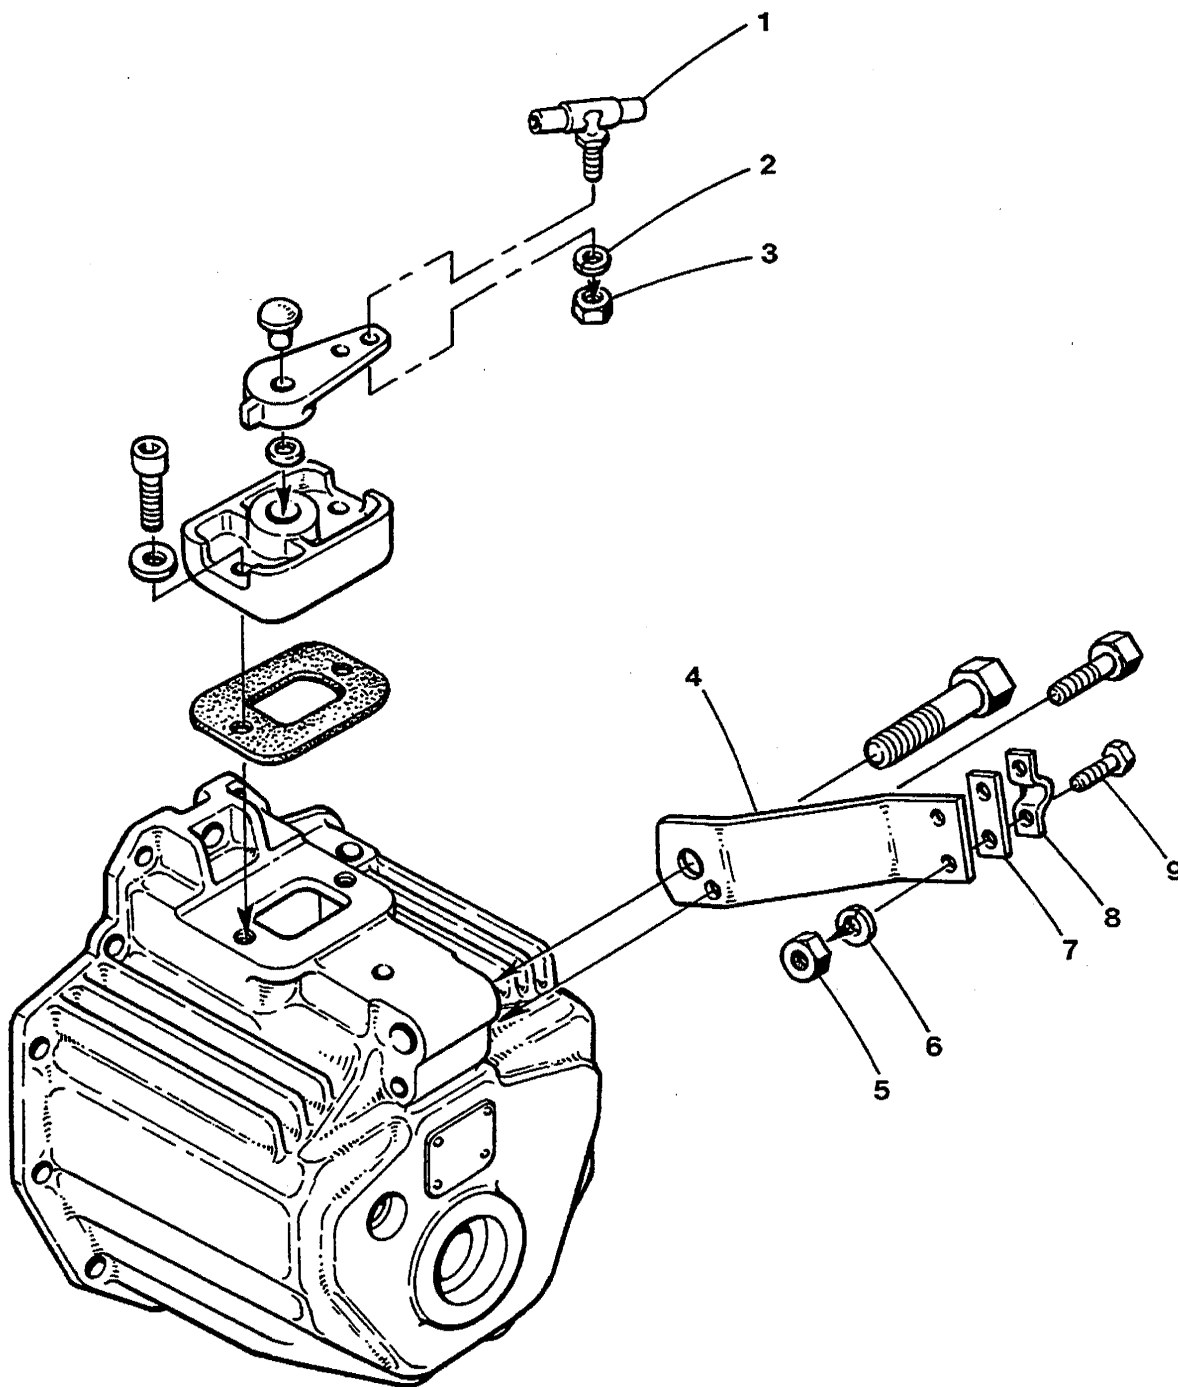

BW7 & JS TRANSMISSION SHIFTING BRACKET - 35C/D

BW7 & JS TRANSMISSION SHIFTING BRACKET - 35C/D

Reference #	Part #	Part Name	Remarks	Quantity
1	033482	BALLJOINT	SHIFT CABLE	1
2	031752	LOCKWASHER	1/4	1
3	031754	NUT	1/4NF	1
4	031451	BRACKET	SHIFT CABLE	1
5	031847	NUT	10-32 SS HEX	2
6	031849	LOCKWASHER	10 SS	2
7	013870	SHIM	CABLE CLAMP	1
8	013325	CLAMP	CABLE	1
9	031873	SCREW	10-32 X 5/8 SS BINDING HEAD	2