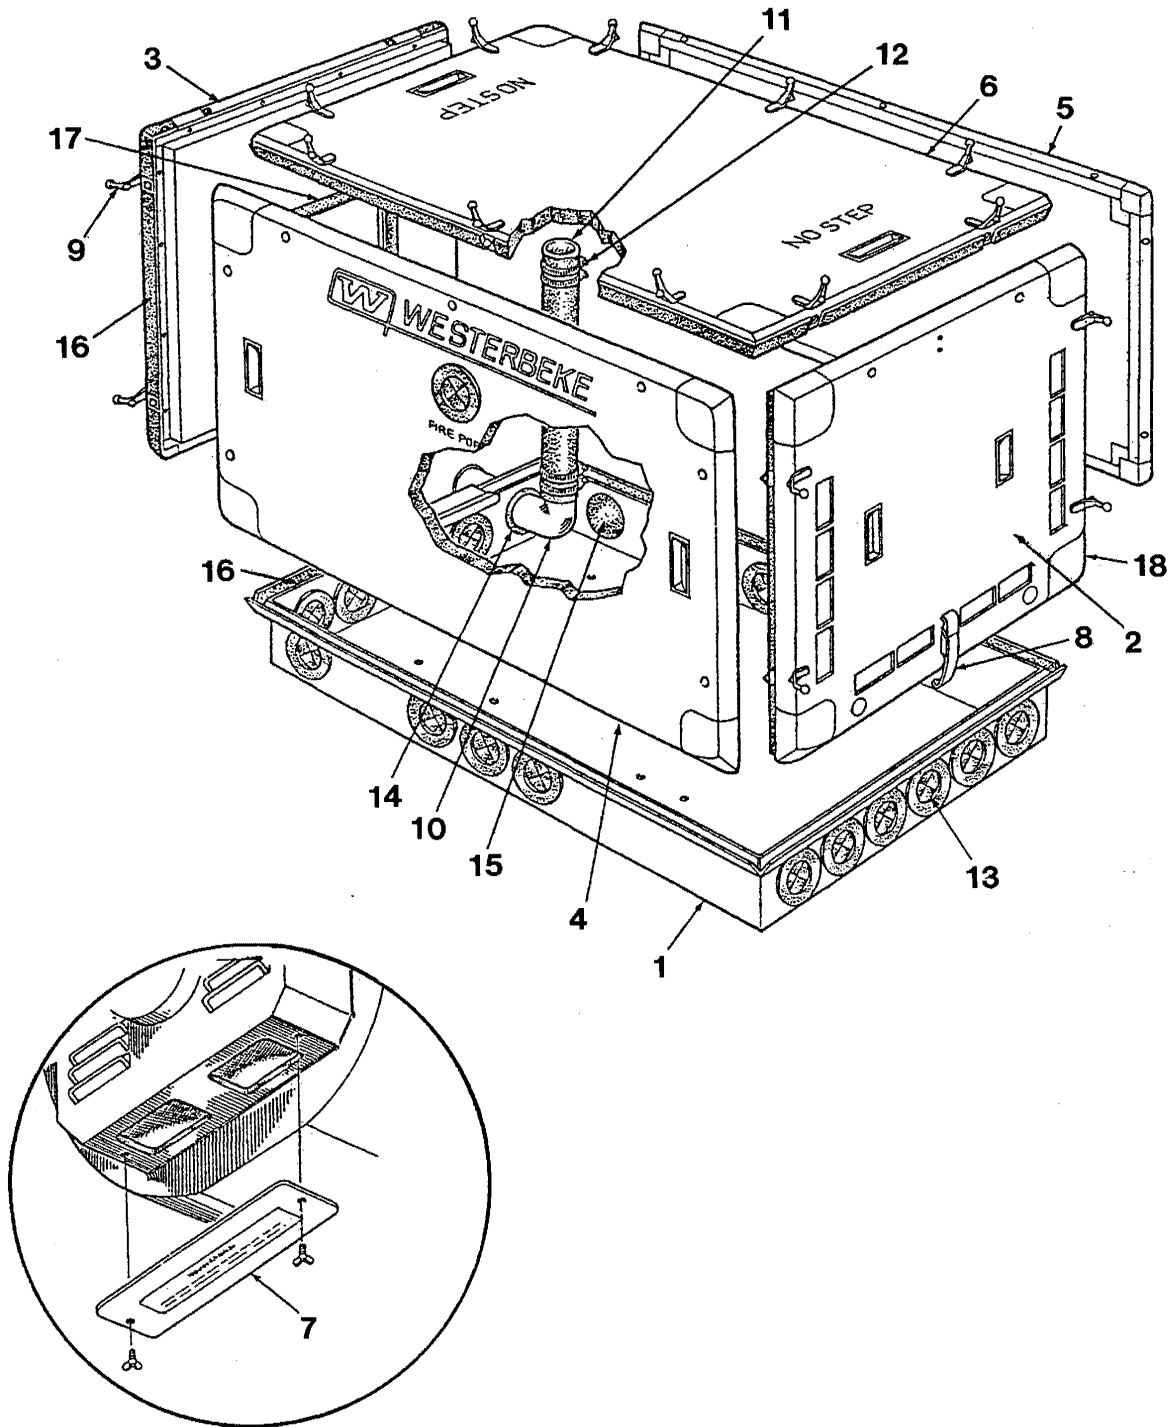

SOUND GUARD ASSEMBLY - 8.0 - 10.0 BTDA

SOUND GUARD ASSEMBLY - 8.0 - 10.0 BTDA

Reference #	Part #	Part Name	Remarks	Quantity
1	043384	BASE	SOUND GUARD	1
2	043386	PANEL	SOUND GUARD FRONT	1
3	043387	PANEL	SOUND GUARD REAR	1
4	047653	PANEL	SOUND GUARD SERVICE SIDE	1
5	043383	PANEL	SOUND GUARD SIDE	1
6	043385	PANEL	SOUND GUARD TOP	1
7	037298	COVER KIT	BOTTOM OF GENSET VENT INCL SCREWS	1
8	044080	CLASP		2
9	043775	LATCH	NEOPRENE	18
10	046729	ELBOW	EXHAUST OUTLET 70 DEG	1
11	030901	HOSE	2" WIRE INSERTED - INCHES REQUIRED	19
12	011411	CLAMP	HOSE 32	4
13	039498	BUSHING		16
14	042782	GROMMET	EXHAUST ELBOW	1
15	044065	PLUG	BUTTON	1
16	043248	GASKET	PANEL EDGE SEAL - INCHES REQUIRED	AR
17	043574	GASKET	NEOPRENE - INCHES REQUIRED	AR
18	042638	CORNER	PANEL	20