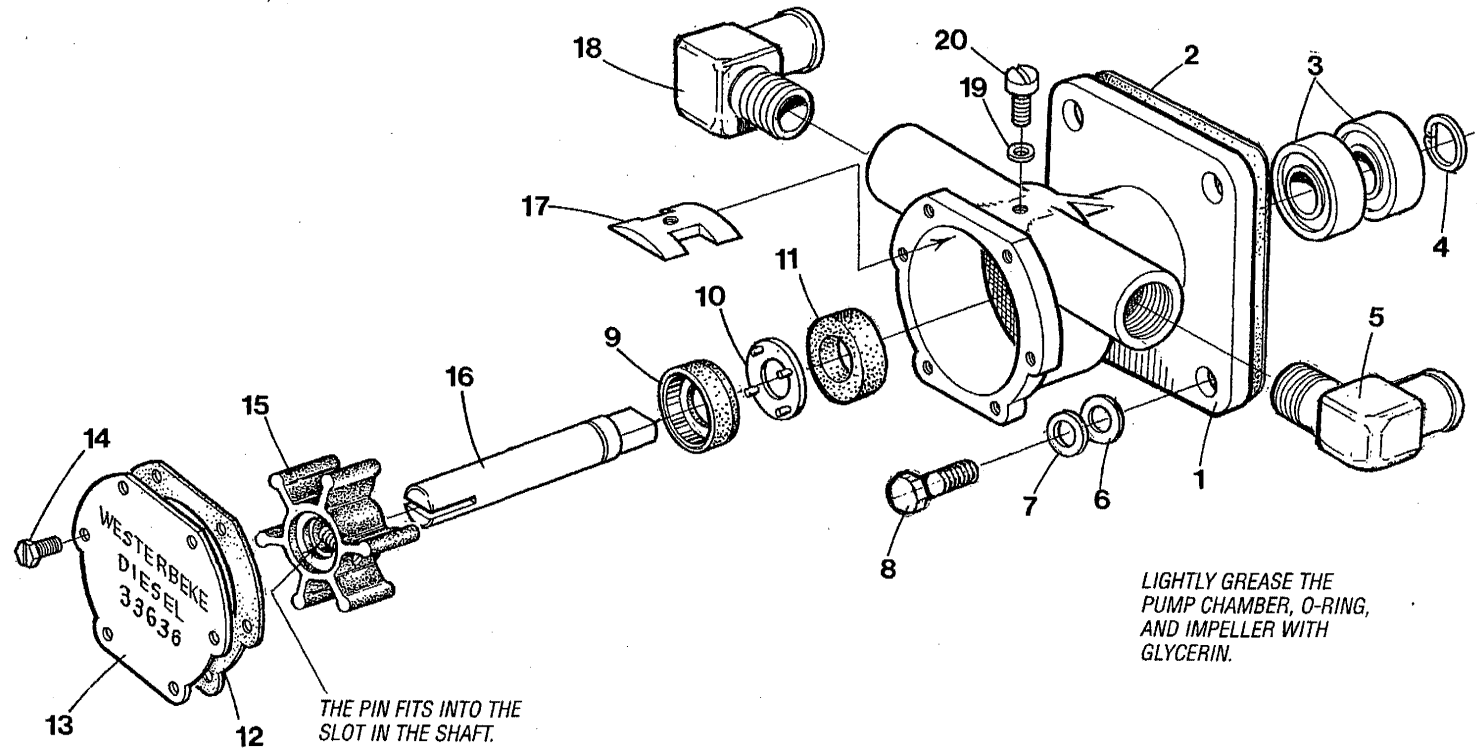

RAW WATER PUMP - 35C/D - 8.0 - 10.0 BTDA