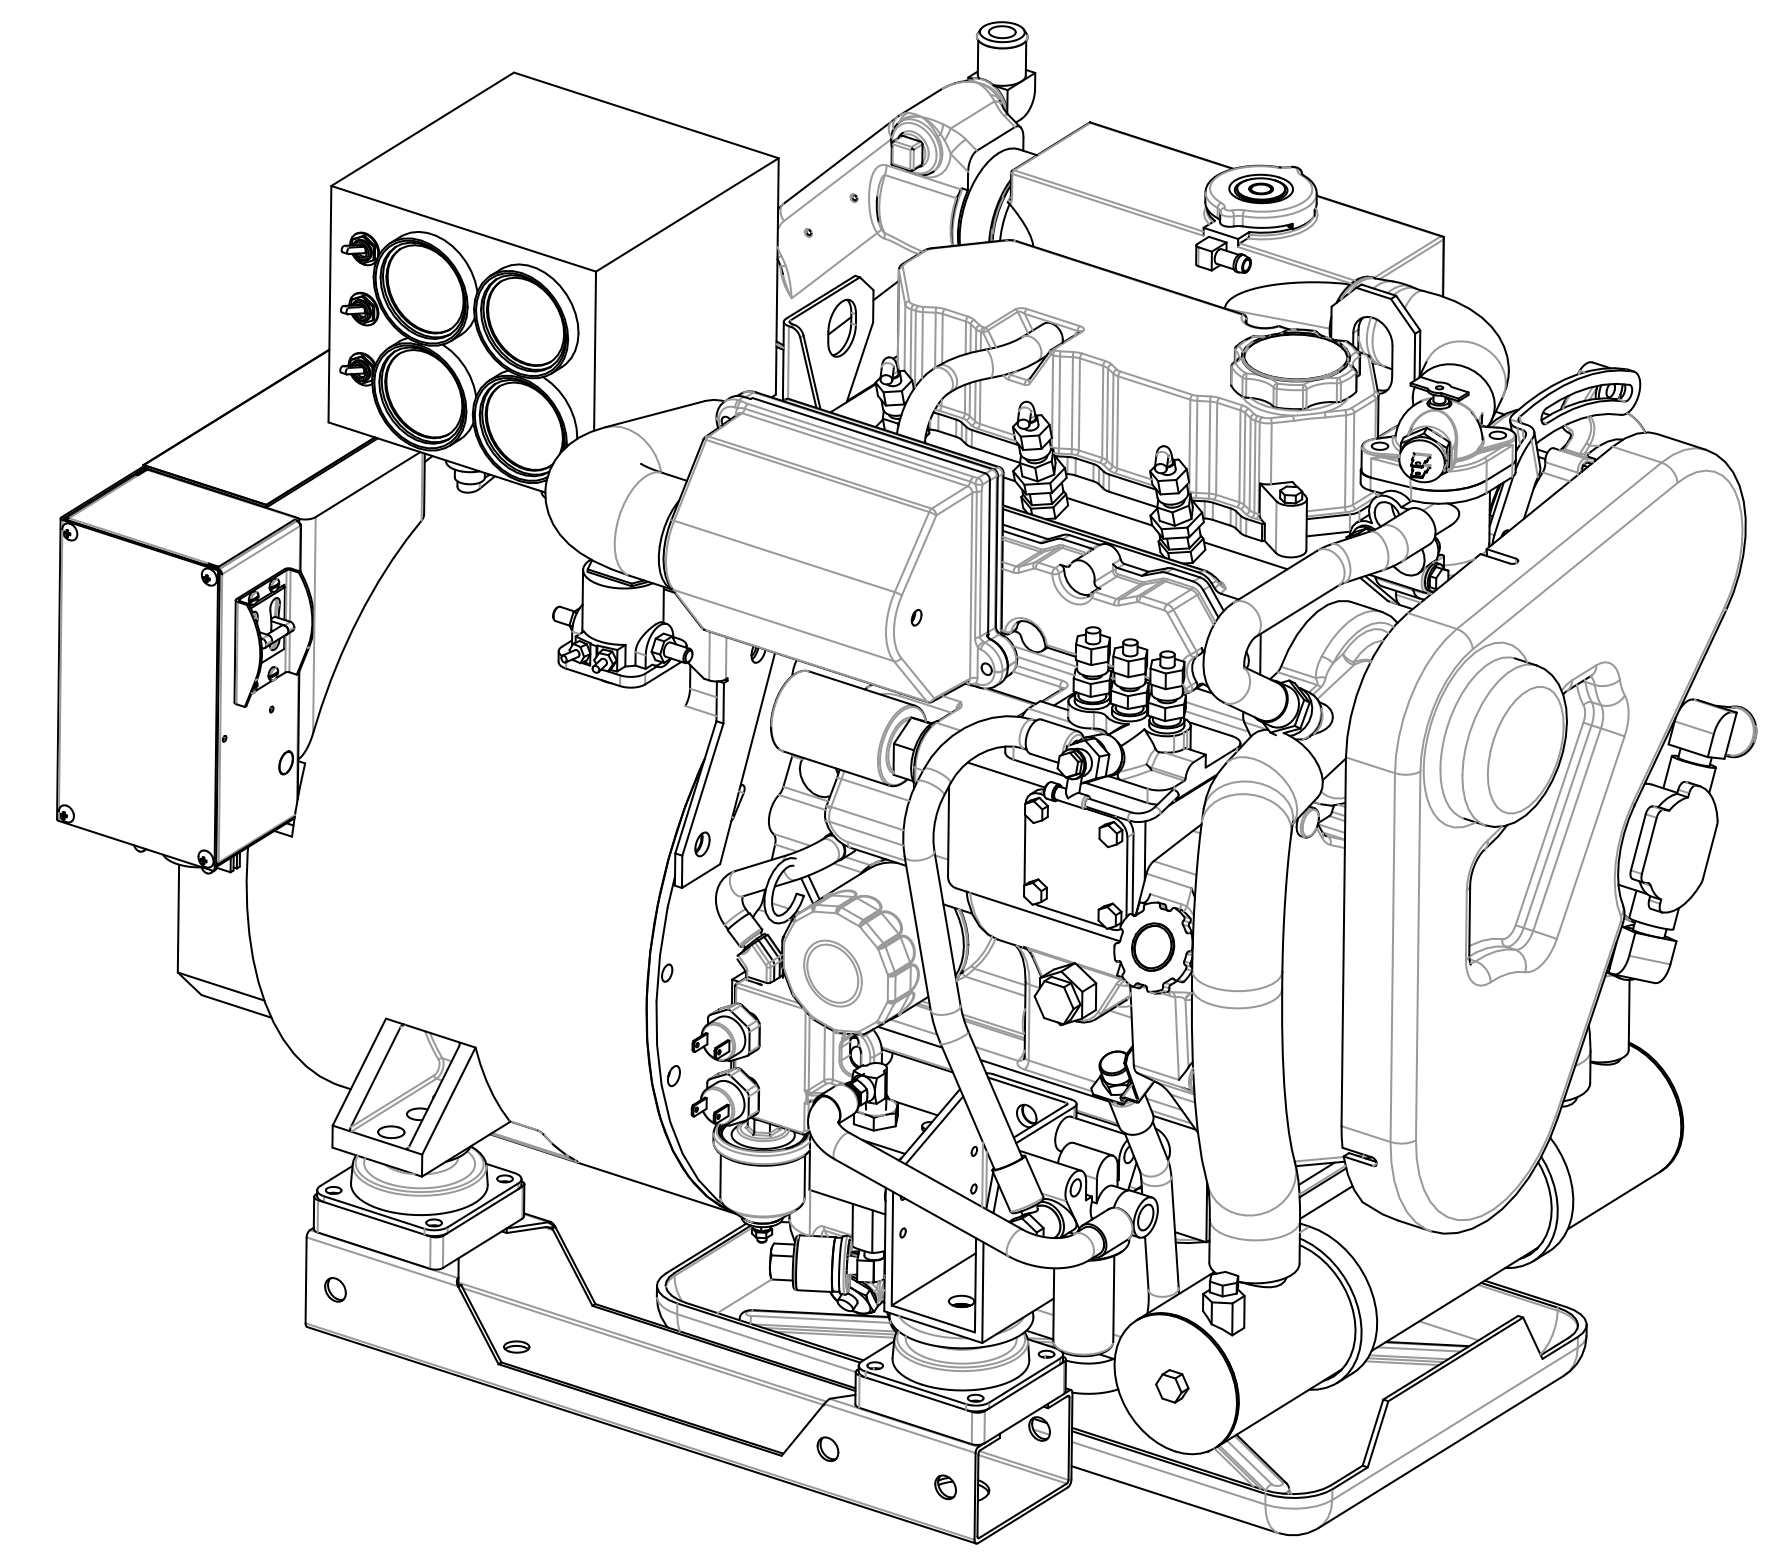

FAST MOVING PARTS			
43953	ALTERNATOR	37323	OIL PRESSURE SWITCH
302238	BELT, STD ALTERNATOR	13758	PAINT, RED AEROSOL
24306	CAP, PRESSURE	42307	PAINT, WHITE AEROSOL
36563	CIRCUIT BREAKER 10AMP 12VDC	36539	PANEL, GENSET CONTROL
24683	CIRCUIT BREAKER 20AMP 12VDC	44336	PANEL, REMOTE STOP/START
35931	DIODE	24732	PREHEAT & START SWITCH
45230	DIPSTICK	45231	PUMP, FRESH WATER
34410	ELECTRONIC VOLTAGE REGULATOR	39275	PUMP, FUEL LIFT
33259	EMERGENCY STOP SWITCH	34440	PUMP, IMPELLER KIT
32923	EXHAUST TEMPERATURE SWITCH	34466	PUMP, REBUILD KIT
39705	FILTER, AIR INTAKE	33636	PUMP, SEA WATER
30200	FILTER, FUEL OIL	33043	PUMP, SEAL
36918	FILTER, LUBE OIL	43649	RECTIFIER
33093	FUEL HARDWARE KIT	32149	REMOTE LUBE OIL FILTER
46901	GASKET SET, COMPLETE	34744	SILINDER, AIR INTAKE
46900	GASKET SET, UPPER	44990	ACTUATOR, 12 VDC
30474	GASKET, FRESH WATER PUMP	24639	SOLENOID, PREHEAT
46914	GASKET, HEAD	46420	SPARE PARTS KIT A
30326	GASKET, SEA WATER PUMP	47157	SPARE PARTS KIT B
24353	GLOWPLUG	30593	STARTER MOTOR
44347	HARNESS 15FT. EXT 8 PIN	30245	STARTER SOLENOID
45528	HEAT EXCHANGER	36354	STATOR, EXCITER TRANSFORMER
22850	HEAT EXCHANGER END CAP	24731	SWITCH, STOP
22851	HEAT EXCHANGER GASKET	24977	TANK, COOLANT RECOVERY
45053	HOSE KIT	24688	THERMOSTAT
37697	INJECTION PUMP	34196	THERMOSTAT MOUNTING GASKET
37091	INJECTOR	37463	TRANSFORMER, VOLTAGE REGULATION
36935	INJECTOR NOZZLE	30516	VALVE COVER GASKET
44500	INJECTOR RETURN LINE	37605	VOLTMETER
15238	ISOLATORS, FRONT & REAR	37402	WATER INJ. EXHAUST ELBOW 45
44800	MANUAL, OPERATOR	37601	WATER TEMPERATURE METER
45100	MANUAL, SERVICE	35109	WATER TEMPERATURE SENDER
36192	METER, HOUR	39550	WATER TEMPERATURE SWITCH
37603	OIL PRESSURE METER	1885	ZINC
24132	OIL PRESSURE SENDER		
ITEMS NOT SHOWN			
44241	HARNESS, GENSET, 8-15 BTDC		

MODEL:
11.0 BTDB EG 60Hz / 8.8 BTDB EG 50Hz
11.5 BTD EG 60Hz / 9.2 BTD EG 50Hz
12.6 BTD EG 60Hz / 10.4 BTD EG 50Hz

TOLERANCES (UNLESS OTHERWISE NOTED)		WESTERBEKE	
INCHES	MILLIMETERS	PARTS LIST DRAWING	
.XX ± .01	X ± .10	11.0, 11.5, 12.6 BTD W/ ELECT. GOVERNOR	
.XXX ± .005	.Y ± .15	DRAWN BY	DATE 20/May/03
CAST .03	FINISH .5	APPROVED BY	DATE
DIMENSIONS		SCALE 0.250	
INCHES		SIZE	
MILLIMETERS		DRAWING NUMBER	
(WHEN APPLICABLE)		SHT. 1 OF 1	
E		48505	
		REV. E