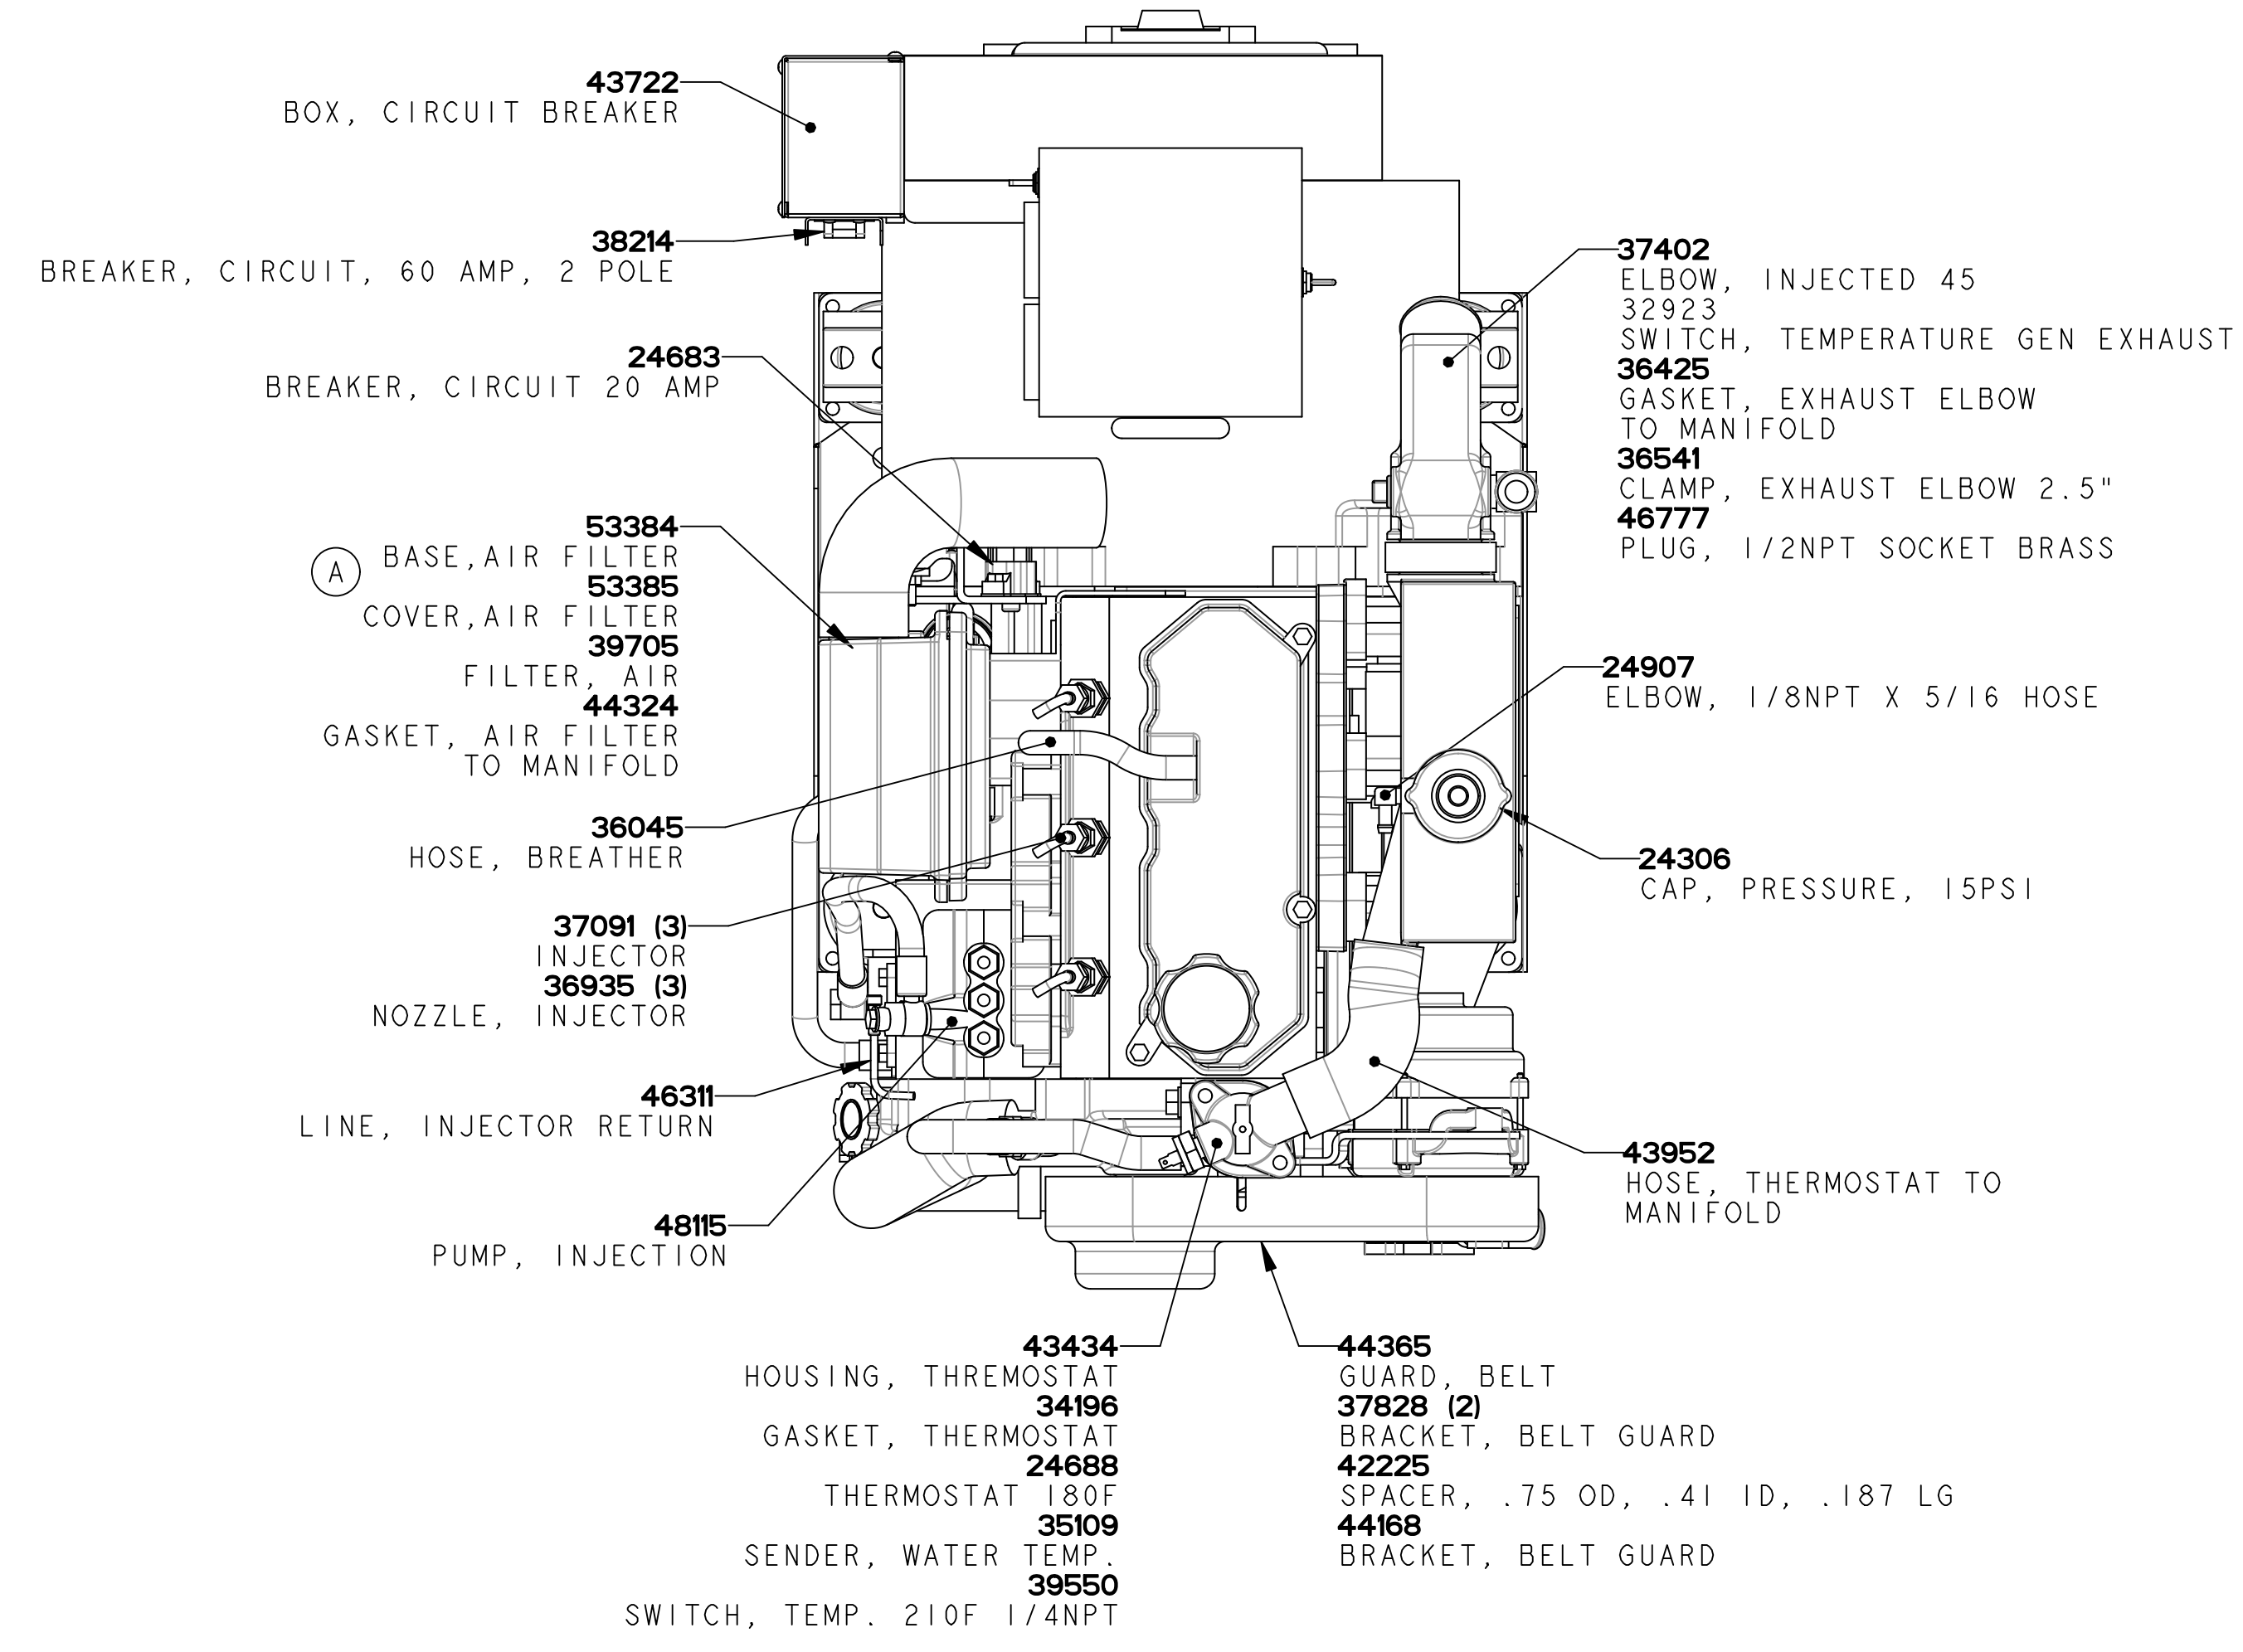

FAST MOVING PARTS			
43953	ALTERNATOR	37323	OIL PRESSURE SWITCH
302238	BELT, STD ALTERNATOR	13758	PAINT, RED AEROSOL
24306	CAP, PRESSURE	42307	PAINT, WHITE AEROSOL
36563	CIRCUIT BREAKER 10AMP 12VDC	36539	PANEL, GENSET CONTROL
24683	CIRCUIT BREAKER 20AMP 12VDC	44336	PANEL, REMOTE STOP/START
35931	DIODE	24732	PREHEAT & START SWITCH
45230	DIPSTICK	45231	PUMP, FRESH WATER
34410	ELECTRONIC VOLTAGE REGULATOR	39275	PUMP, FUEL LIFT
33259	EMERGENCY STOP SWITCH	34440	PUMP, IMPELLER KIT
32923	EXHAUST TEMPERATURE SWITCH	34466	PUMP, REBUILD KIT
39705	FILTER, AIR INTAKE	33636	PUMP, SEA WATER
30200	FILTER, FUEL OIL	33043	PUMP, SEAL
36918	FILTER, LUBE OIL	43649	RECTIFIER
33093	FUEL HARDWARE KIT	32149	REMOTE LUBE OIL FILTER
46901	GASKET SET, COMPLETE	34744	SILINDER, AIR INTAKE
46900	GASKET SET, UPPER	44990	ACTUATOR, 12 VDC
30474	GASKET, FRESH WATER PUMP	24639	SOLENOID, PREHEAT
46914	GASKET, HEAD	46420	SPARE PARTS KIT A
30326	GASKET, SEA WATER PUMP	47157	SPARE PARTS KIT B
24353	GLOWPLUG	30593	STARTER MOTOR
44347	HARNESS 15FT. EXT 8 PIN	30245	STARTER SOLENOID
45528	HEAT EXCHANGER	36354	STATOR, EXCITER TRANSFORMER
22850	HEAT EXCHANGER END CAP	24731	SWITCH, STOP
22851	HEAT EXCHANGER GASKET	24977	TANK, COOLANT RECOVERY
45053	HOSE KIT	24688	THERMOSTAT
37697	INJECTION PUMP	34196	THERMOSTAT MOUNTING GASKET
37091	INJECTOR	37463	TRANSFORMER, VOLTAGE REGULATION
36935	INJECTOR NOZZLE	30516	VALVE COVER GASKET
44500	INJECTOR RETURN LINE	37605	VOLTMETER
15238	ISOLATORS, FRONT & REAR	37402	WATER INJ. EXHAUST ELBOW 45
44800	MANUAL, OPERATOR	37601	WATER TEMPERATURE METER
45100	MANUAL, SERVICE	35109	WATER TEMPERATURE SENDER
36192	METER, HOUR	39550	WATER TEMPERATURE SWITCH
37603	OIL PRESSURE METER	1885	ZINC
24132	OIL PRESSURE SENDER		
ITEMS NOT SHOWN			
44241	HARNESS, GENSET, 8-15 BTDC		

MODEL:
11.0 BTDB EG 60Hz / 8.8 BTDB EG 50Hz
11.5 BTD EG 60Hz / 9.2 BTD EG 50Hz
12.6 BTD EG 60Hz / 10.4 BTD EG 50Hz

TOLERANCES (UNLESS OTHERWISE NOTED)		WESTERBEKE	
INCHES	MILLIMETERS	PARTS LIST DRAWING	
.XX ± .01	X ± .10	11.0, 11.5, 12.6 BTD W/ ELECT. GOVERNOR	
.XXX ± .005	.Y ± .15	DRAWN BY	DATE 20/May/03
CAST .03	FINISH .5	APPROVED BY	DATE
DIMENSIONS		SCALE 0.250	
INCHES		SIZE	
MILLIMETERS		DRAWING NUMBER	
(WHEN APPLICABLE)		SHT. 1 OF 1	
E		48505	
		REV. E