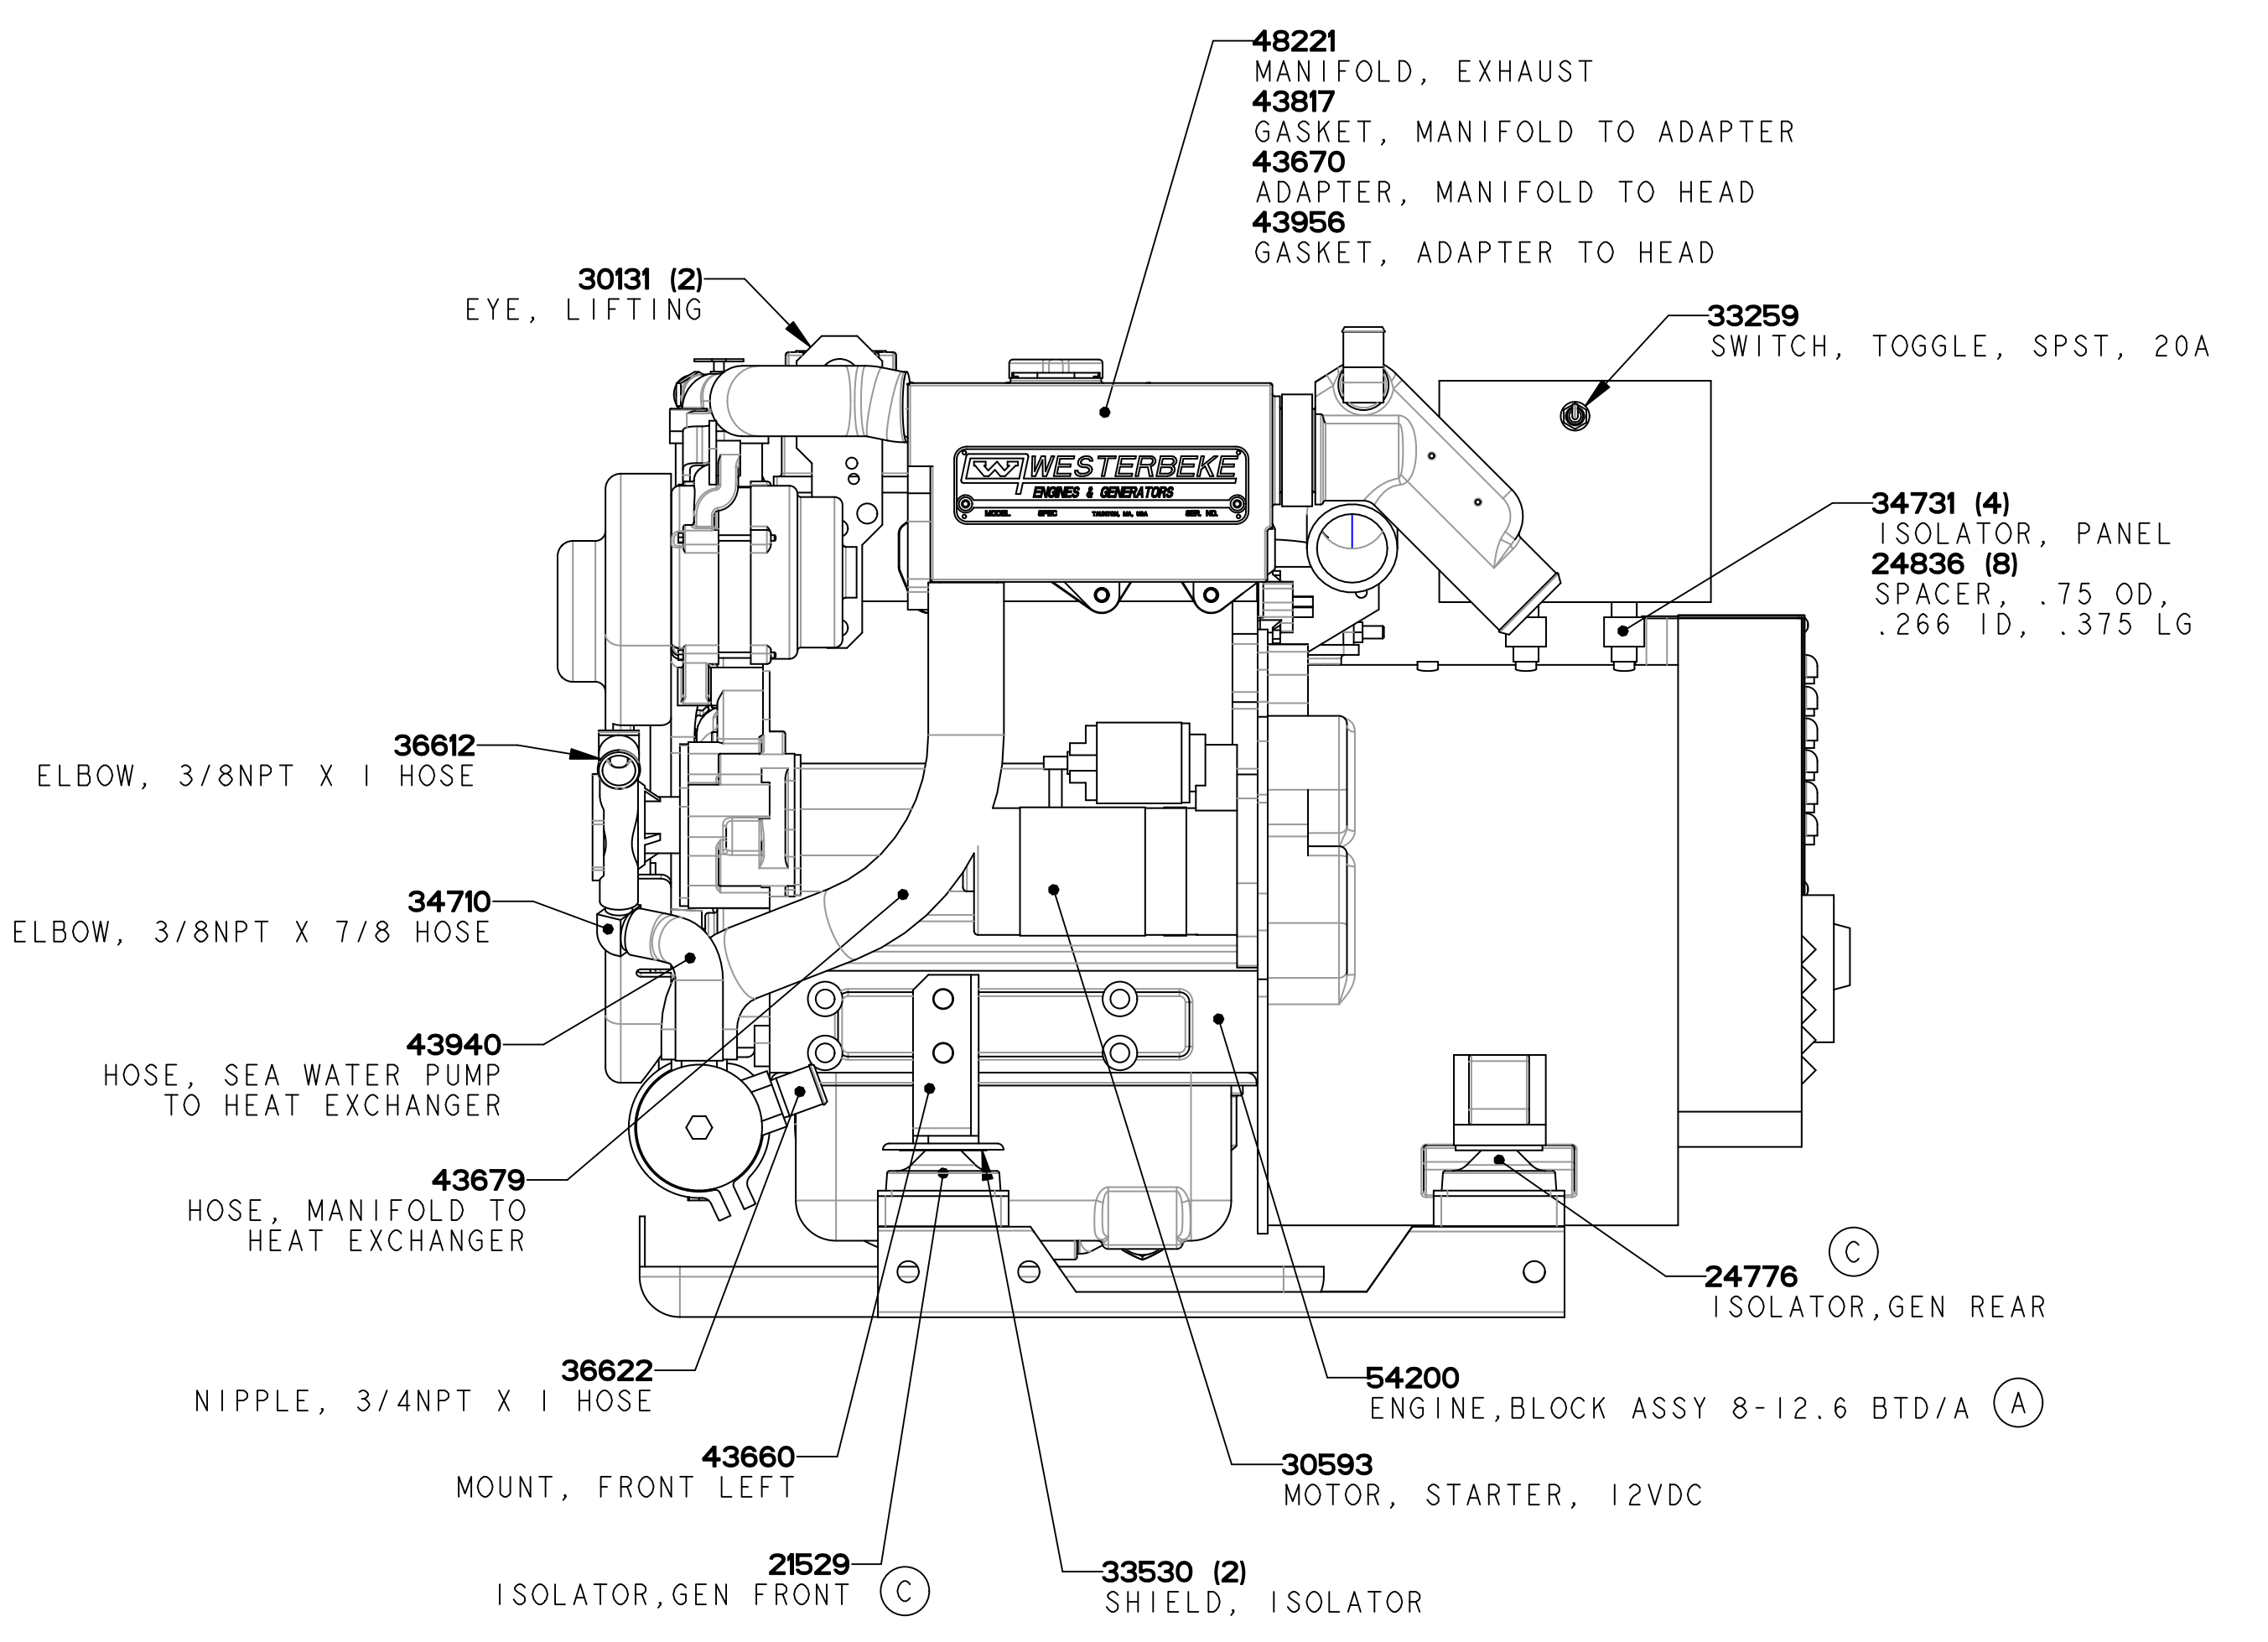

FAST MOVING PARTS			
43953	ALTERNATOR	37323	OIL PRESSURE SWITCH
302238	BELT, STD ALTERNATOR	13758	PAINT, RED AEROSOL
24306	CAP, PRESSURE	42307	PAINT, WHITE AEROSOL
36563	CIRCUIT BREAKER 10AMP 12VDC	36539	PANEL, GENSET CONTROL
24683	CIRCUIT BREAKER 20AMP 12VDC	44336	PANEL, REMOTE STOP/START
35931	DIODE	24732	PREHEAT & START SWITCH
45230	DIPSTICK	45231	PUMP, FRESH WATER
34410	ELECTRONIC VOLTAGE REGULATOR	39275	PUMP, FUEL LIFT
33259	EMERGENCY STOP SWITCH	34440	PUMP, IMPELLER KIT
32923	EXHAUST TEMPERATURE SWITCH	34466	PUMP, REBUILD KIT
39705	FILTER, AIR INTAKE	33636	PUMP, SEA WATER
30200	FILTER, FUEL OIL	33043	PUMP, SEAL
36918	FILTER, LUBE OIL	43649	RECTIFIER
33093	FUEL HARDWARE KIT	32149	REMOTE LUBE OIL FILTER
46901	GASKET SET, COMPLETE	34744	SILINDER, AIR INTAKE
46900	GASKET SET, UPPER	44990	ACTUATOR, 12 VDC
30474	GASKET, FRESH WATER PUMP	24639	SOLENOID, PREHEAT
46914	GASKET, HEAD	46420	SPARE PARTS KIT A
30326	GASKET, SEA WATER PUMP	47157	SPARE PARTS KIT B
24353	GLOWPLUG	30593	STARTER MOTOR
44347	HARNESS 15FT. EXT 8 PIN	30245	STARTER SOLENOID
45528	HEAT EXCHANGER	36354	STATOR, EXCITER TRANSFORMER
22850	HEAT EXCHANGER END CAP	24731	SWITCH, STOP
22851	HEAT EXCHANGER GASKET	24977	TANK, COOLANT RECOVERY
45053	HOSE KIT	24688	THERMOSTAT
37697	INJECTION PUMP	34196	THERMOSTAT MOUNTING GASKET
37091	INJECTOR	37463	TRANSFORMER, VOLTAGE REGULATION
36935	INJECTOR NOZZLE	30516	VALVE COVER GASKET
44500	INJECTOR RETURN LINE	37605	VOLTMETER
15238	ISOLATORS, FRONT & REAR	37402	WATER INJ. EXHAUST ELBOW 45
44800	MANUAL, OPERATOR	37601	WATER TEMPERATURE METER
45100	MANUAL, SERVICE	35109	WATER TEMPERATURE SENDER
36192	METER, HOUR	39550	WATER TEMPERATURE SWITCH
37603	OIL PRESSURE METER	1885	ZINC
24132	OIL PRESSURE SENDER		
ITEMS NOT SHOWN			
44241	HARNESS, GENSET, 8-15 BTDC		

MODEL:
11.0 BTDB EG 60Hz / 8.8 BTDB EG 50Hz
11.5 BTD EG 60Hz / 9.2 BTD EG 50Hz
12.6 BTD EG 60Hz / 10.4 BTD EG 50Hz

TOLERANCES (UNLESS OTHERWISE NOTED)		WESTERBEKE	
INCHES	MILLIMETERS	PARTS LIST DRAWING	
.XX ± .01	X ± .10	11.0, 11.5, 12.6 BTD W/ ELECT. GOVERNOR	
.XXX ± .005	.Y ± .15	DRAWN BY	DATE 20/May/03
CAST .03	FINISH .5	APPROVED BY	DATE
DIMENSIONS		SCALE 0.250	
INCHES		SIZE	
MILLIMETERS		DRAWING NUMBER	
(WHEN APPLICABLE)		SHT. 1 OF 1	
E		48505	
		REV. E