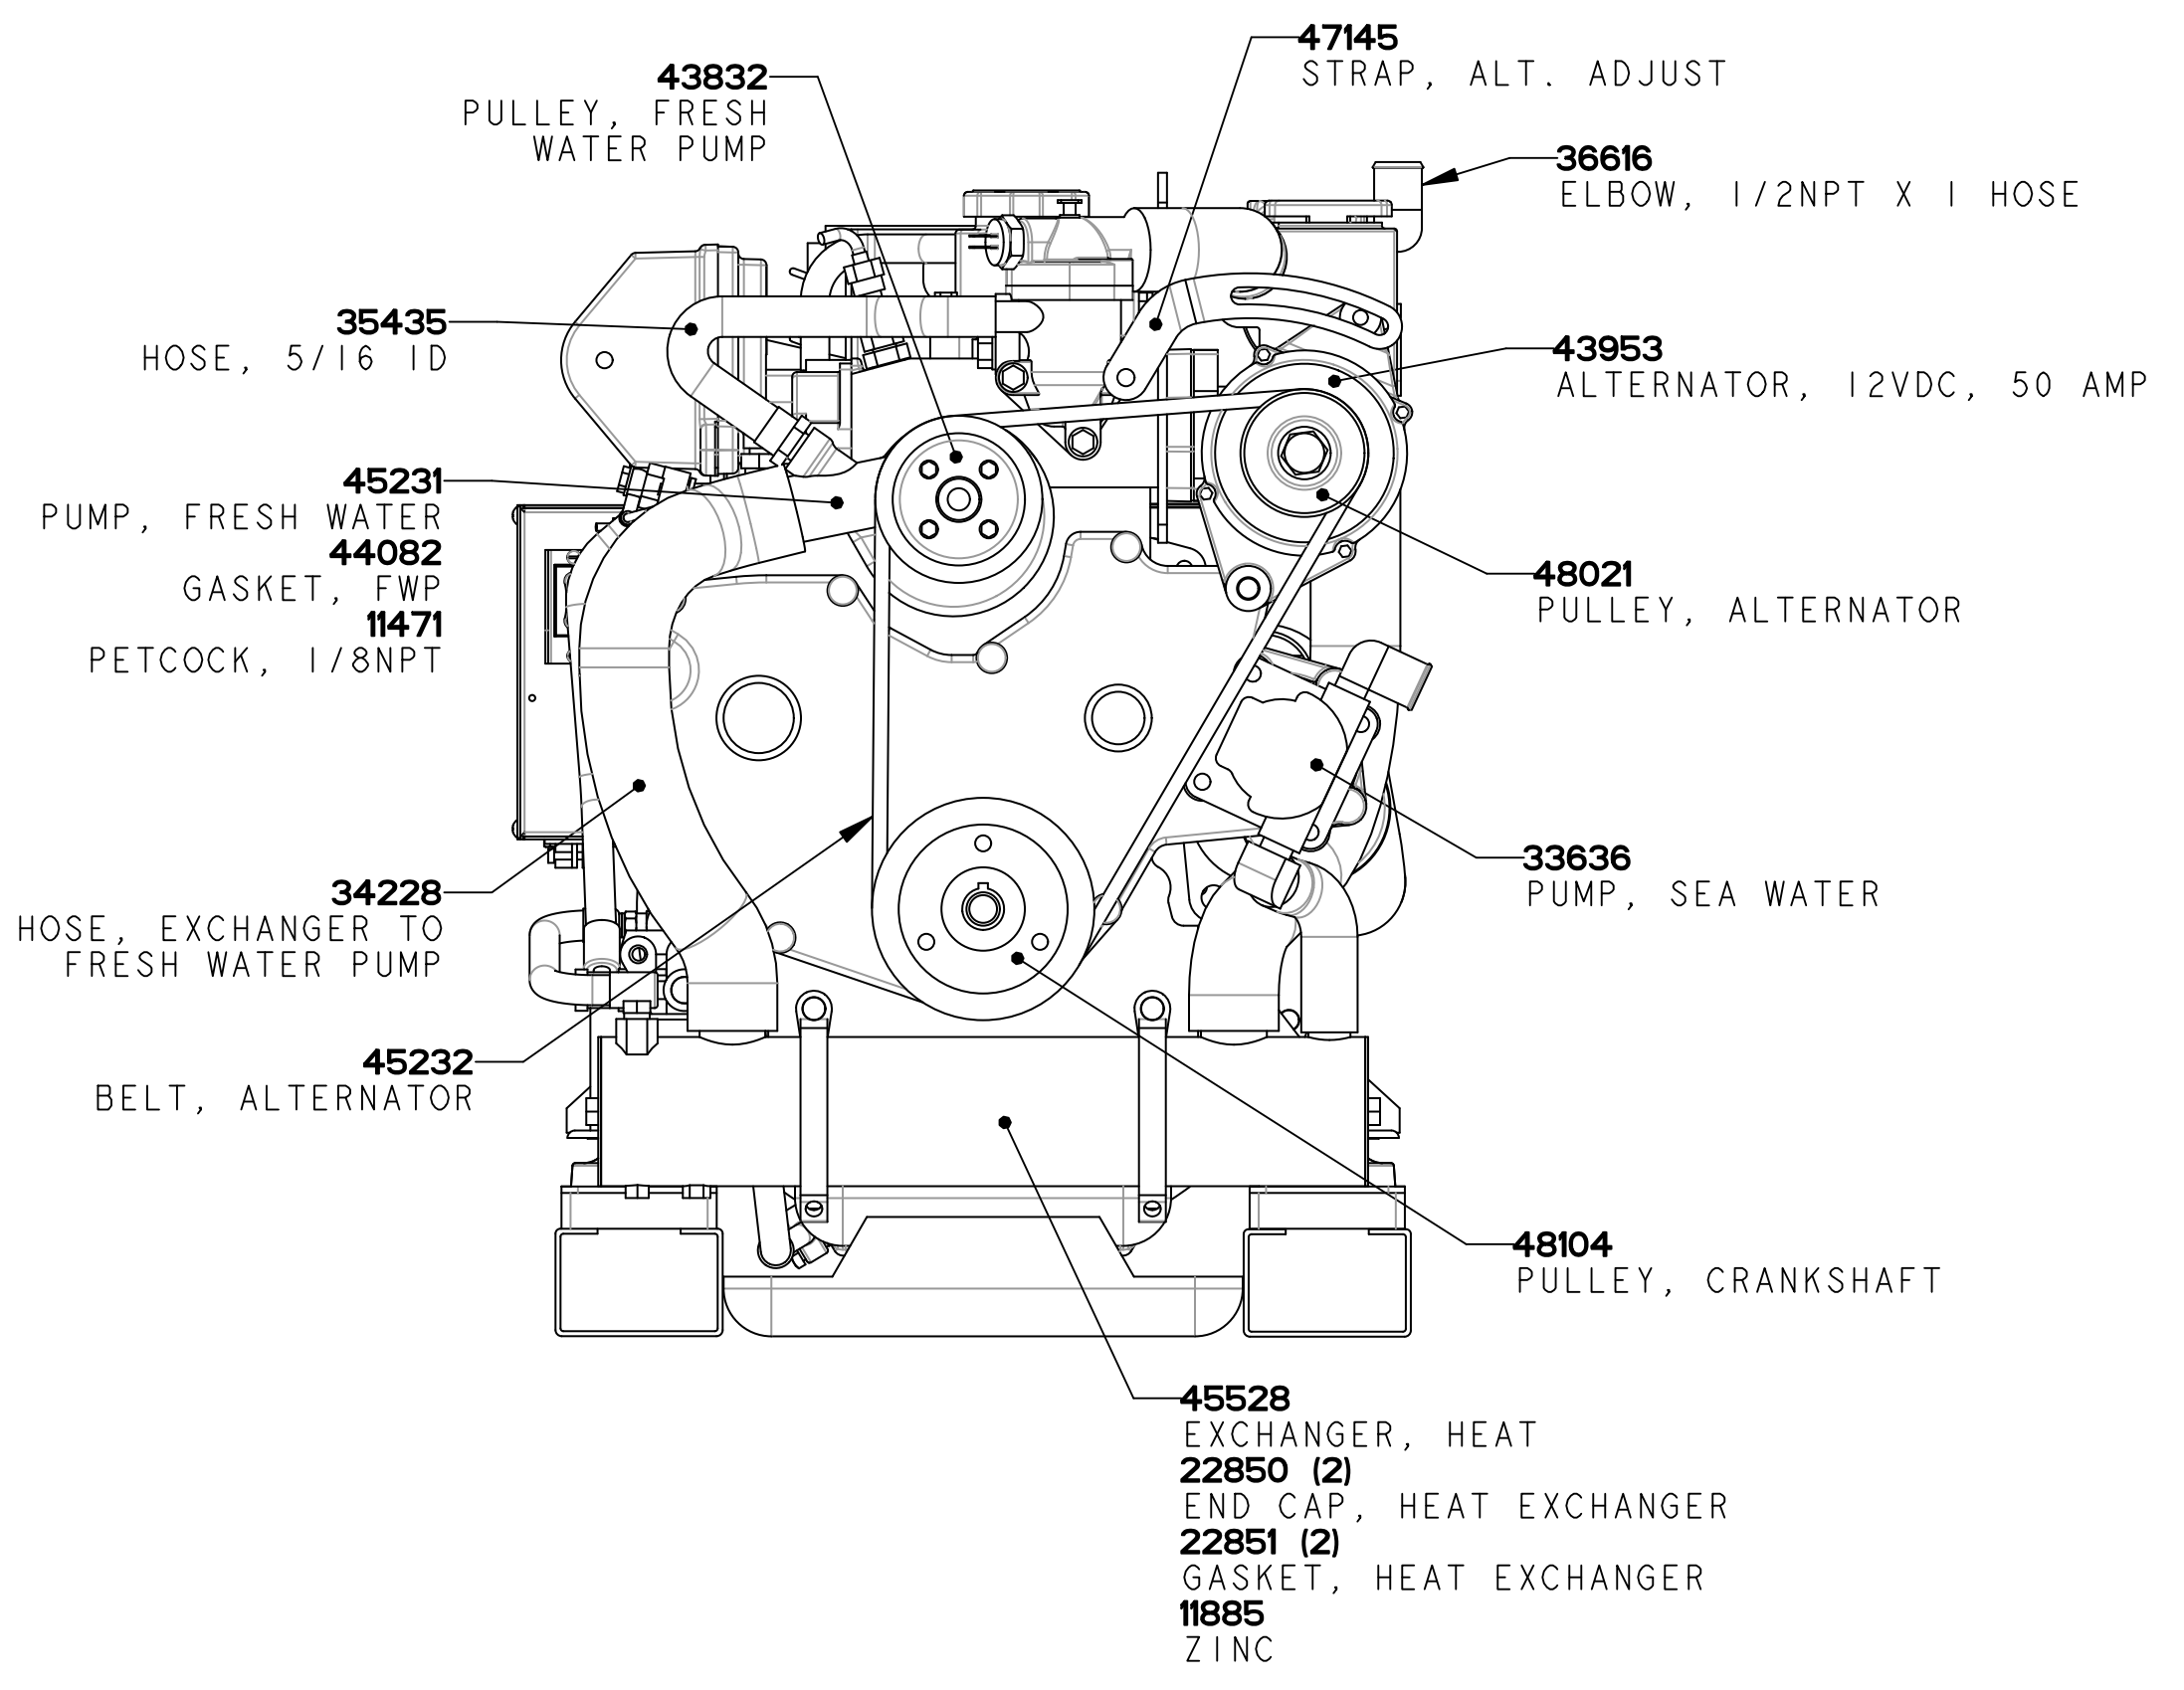

FAST MOVING PARTS			
43953	ALTERNATOR	37323	OIL PRESSURE SWITCH
302238	BELT, STD ALTERNATOR	13758	PAINT, RED AEROSOL
24306	CAP, PRESSURE	42307	PAINT, WHITE AEROSOL
36563	CIRCUIT BREAKER 10AMP 12VDC	36539	PANEL, GENSET CONTROL
24683	CIRCUIT BREAKER 20AMP 12VDC	44336	PANEL, REMOTE STOP/START
35931	DIODE	24732	PREHEAT & START SWITCH
45230	DIPSTICK	45231	PUMP, FRESH WATER
34410	ELECTRONIC VOLTAGE REGULATOR	39275	PUMP, FUEL LIFT
33259	EMERGENCY STOP SWITCH	34440	PUMP, IMPELLER KIT
32923	EXHAUST TEMPERATURE SWITCH	34466	PUMP, REBUILD KIT
39705	FILTER, AIR INTAKE	33636	PUMP, SEA WATER
30200	FILTER, FUEL OIL	33043	PUMP, SEAL
36918	FILTER, LUBE OIL	43649	RECTIFIER
33093	FUEL HARDWARE KIT	32149	REMOTE LUBE OIL FILTER
46901	GASKET SET, COMPLETE	34744	SILINDER, AIR INTAKE
46900	GASKET SET, UPPER	44990	ACTUATOR, 12 VDC
30474	GASKET, FRESH WATER PUMP	24639	SOLENOID, PREHEAT
46914	GASKET, HEAD	46420	SPARE PARTS KIT A
30326	GASKET, SEA WATER PUMP	47157	SPARE PARTS KIT B
24353	GLOWPLUG	30593	STARTER MOTOR
44347	HARNESS 15FT. EXT 8 PIN	30245	STARTER SOLENOID
45528	HEAT EXCHANGER	36354	STATOR, EXCITER TRANSFORMER
22850	HEAT EXCHANGER END CAP	24731	SWITCH, STOP
22851	HEAT EXCHANGER GASKET	24977	TANK, COOLANT RECOVERY
45053	HOSE KIT	24688	THERMOSTAT
37697	INJECTION PUMP	34196	THERMOSTAT MOUNTING GASKET
37091	INJECTOR	37463	TRANSFORMER, VOLTAGE REGULATION
36935	INJECTOR NOZZLE	30516	VALVE COVER GASKET
44500	INJECTOR RETURN LINE	37605	VOLTMETER
15238	ISOLATORS, FRONT & REAR	37402	WATER INJ. EXHAUST ELBOW 45
44800	MANUAL, OPERATOR	37601	WATER TEMPERATURE METER
45100	MANUAL, SERVICE	35109	WATER TEMPERATURE SENDER
36192	METER, HOUR	39550	WATER TEMPERATURE SWITCH
37603	OIL PRESSURE METER	1885	ZINC
24132	OIL PRESSURE SENDER		
ITEMS NOT SHOWN			
44241	HARNESS, GENSET, 8-15 BTDC		

MODEL:
11.0 BTDB EG 60Hz / 8.8 BTDB EG 50Hz
11.5 BTD EG 60Hz / 9.2 BTD EG 50Hz
12.6 BTD EG 60Hz / 10.4 BTD EG 50Hz

TOLERANCES (UNLESS OTHERWISE NOTED)		WESTERBEKE	
INCHES	MILLIMETERS	PARTS LIST DRAWING	
.XX ± .01	X ± .10	11.0, 11.5, 12.6 BTD W/ ELECT. GOVERNOR	
.XXX ± .005	.Y ± .15	DRAWN BY	DATE 20/May/03
CAST .03	FINISH .5	APPROVED BY	DATE
DIMENSIONS		SCALE 0.250	
INCHES		SIZE	
MILLIMETERS		DRAWING NUMBER	
(WHEN APPLICABLE)		SHT. 1 OF 1	
E		48505	
		REV. E