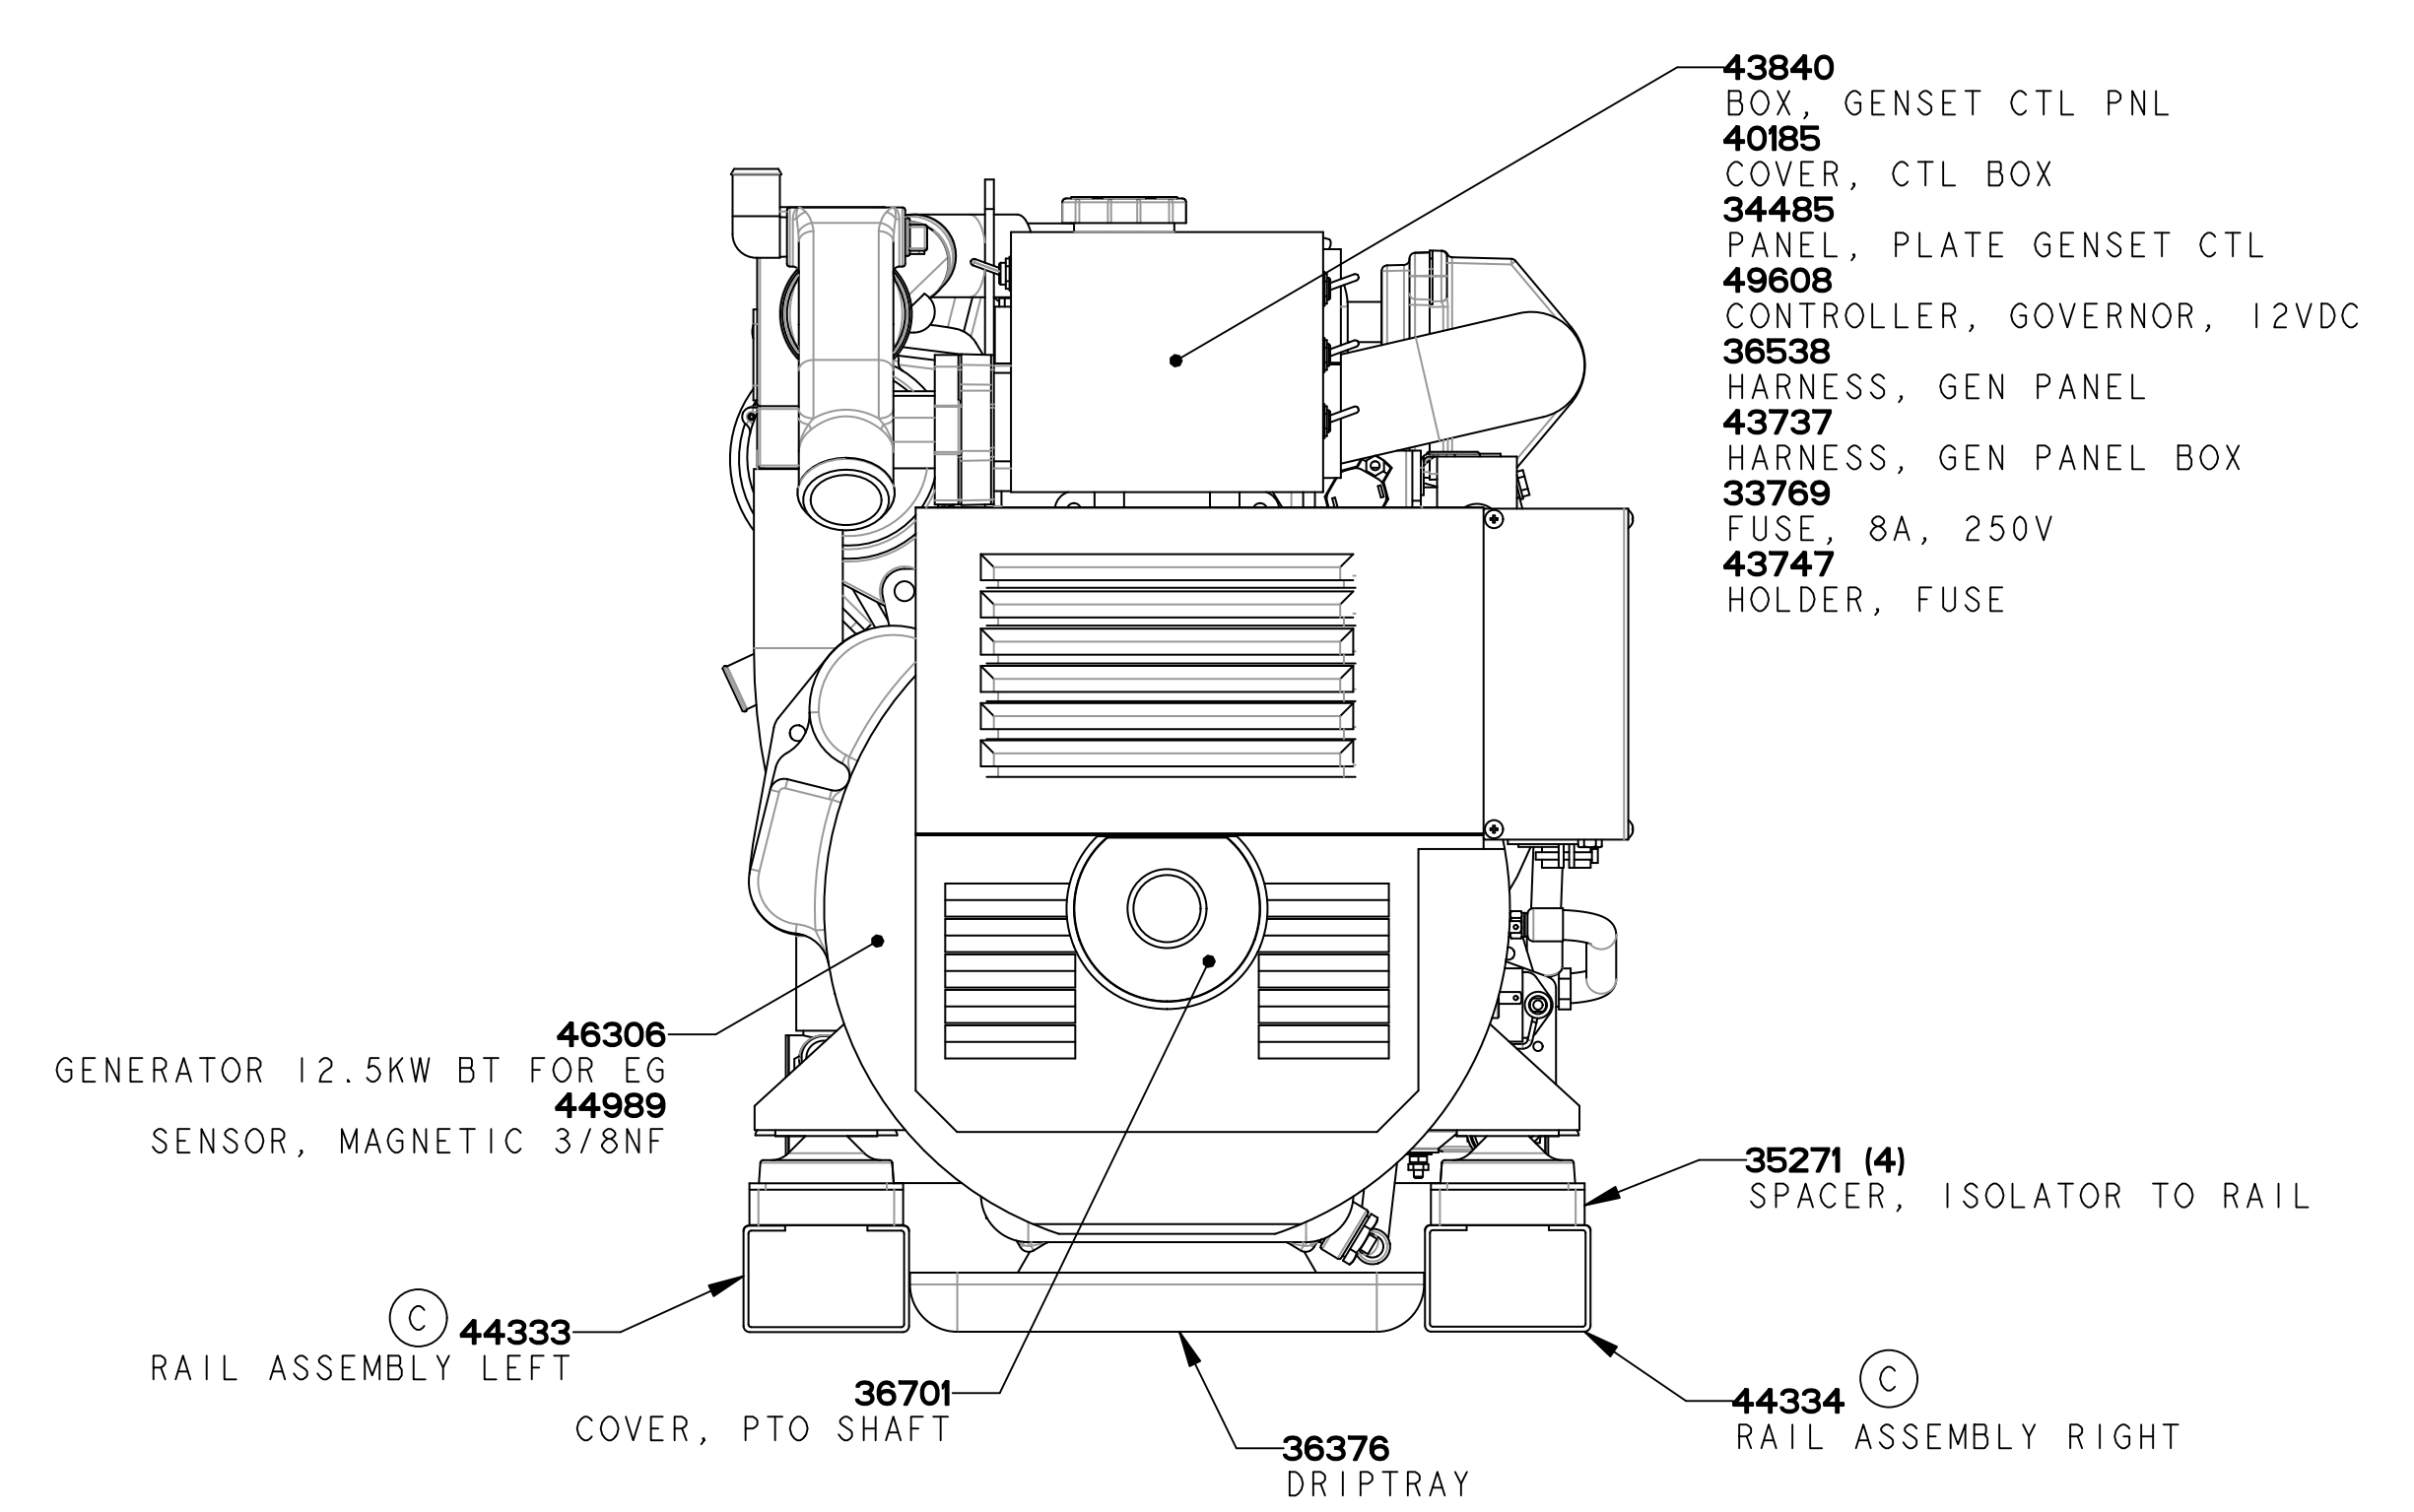

FAST MOVING PARTS			
43953	ALTERNATOR	37323	OIL PRESSURE SWITCH
302238	BELT, STD ALTERNATOR	13758	PAINT, RED AEROSOL
24306	CAP, PRESSURE	42307	PAINT, WHITE AEROSOL
36563	CIRCUIT BREAKER 10AMP 12VDC	36539	PANEL, GENSET CONTROL
24683	CIRCUIT BREAKER 20AMP 12VDC	44336	PANEL, REMOTE STOP/START
35931	DIODE	24732	PREHEAT & START SWITCH
45230	DIPSTICK	45231	PUMP, FRESH WATER
34410	ELECTRONIC VOLTAGE REGULATOR	39275	PUMP, FUEL LIFT
33259	EMERGENCY STOP SWITCH	34440	PUMP, IMPELLER KIT
32923	EXHAUST TEMPERATURE SWITCH	34466	PUMP, REBUILD KIT
39705	FILTER, AIR INTAKE	33636	PUMP, SEA WATER
30200	FILTER, FUEL OIL	33043	PUMP, SEAL
36918	FILTER, LUBE OIL	43649	RECTIFIER
33093	FUEL HARDWARE KIT	32149	REMOTE LUBE OIL FILTER
46901	GASKET SET, COMPLETE	34744	SILINDER, AIR INTAKE
46900	GASKET SET, UPPER	44990	ACTUATOR, 12 VDC
30474	GASKET, FRESH WATER PUMP	24639	SOLENOID, PREHEAT
46914	GASKET, HEAD	46420	SPARE PARTS KIT A
30326	GASKET, SEA WATER PUMP	47157	SPARE PARTS KIT B
24353	GLOWPLUG	30593	STARTER MOTOR
44347	HARNESS 15FT. EXT 8 PIN	30245	STARTER SOLENOID
45528	HEAT EXCHANGER	36354	STATOR, EXCITER TRANSFORMER
22850	HEAT EXCHANGER END CAP	24731	SWITCH, STOP
22851	HEAT EXCHANGER GASKET	24977	TANK, COOLANT RECOVERY
45053	HOSE KIT	24688	THERMOSTAT
37697	INJECTION PUMP	34196	THERMOSTAT MOUNTING GASKET
37091	INJECTOR	37463	TRANSFORMER, VOLTAGE REGULATION
36935	INJECTOR NOZZLE	30516	VALVE COVER GASKET
44500	INJECTOR RETURN LINE	37605	VOLTMETER
15238	ISOLATORS, FRONT & REAR	37402	WATER INJ. EXHAUST ELBOW 45
44800	MANUAL, OPERATOR	37601	WATER TEMPERATURE METER
45100	MANUAL, SERVICE	35109	WATER TEMPERATURE SENDER
36192	METER, HOUR	39550	WATER TEMPERATURE SWITCH
37603	OIL PRESSURE METER	1885	ZINC
24132	OIL PRESSURE SENDER		
ITEMS NOT SHOWN			
44241	HARNESS, GENSET, 8-15 BTDC		

MODEL:
11.0 BTDB EG 60Hz / 8.8 BTDB EG 50Hz
11.5 BTD EG 60Hz / 9.2 BTD EG 50Hz
12.6 BTD EG 60Hz / 10.4 BTD EG 50Hz

TOLERANCES (UNLESS OTHERWISE NOTED)		WESTERBEKE	
INCHES	MILLIMETERS	PARTS LIST DRAWING	
.XX ± .01	X ± .10	11.0, 11.5, 12.6 BTD W/ ELECT. GOVERNOR	
.XXX ± .005	.Y ± .15	DRAWN BY	DATE 20/May/03
CAST .03	FINISH .5	APPROVED BY	DATE
DIMENSIONS		SCALE 0.250	
INCHES		SIZE	
MILLIMETERS		DRAWING NUMBER	
(WHEN APPLICABLE)		SHT. 1 OF 1	
E		48505	
		REV. E