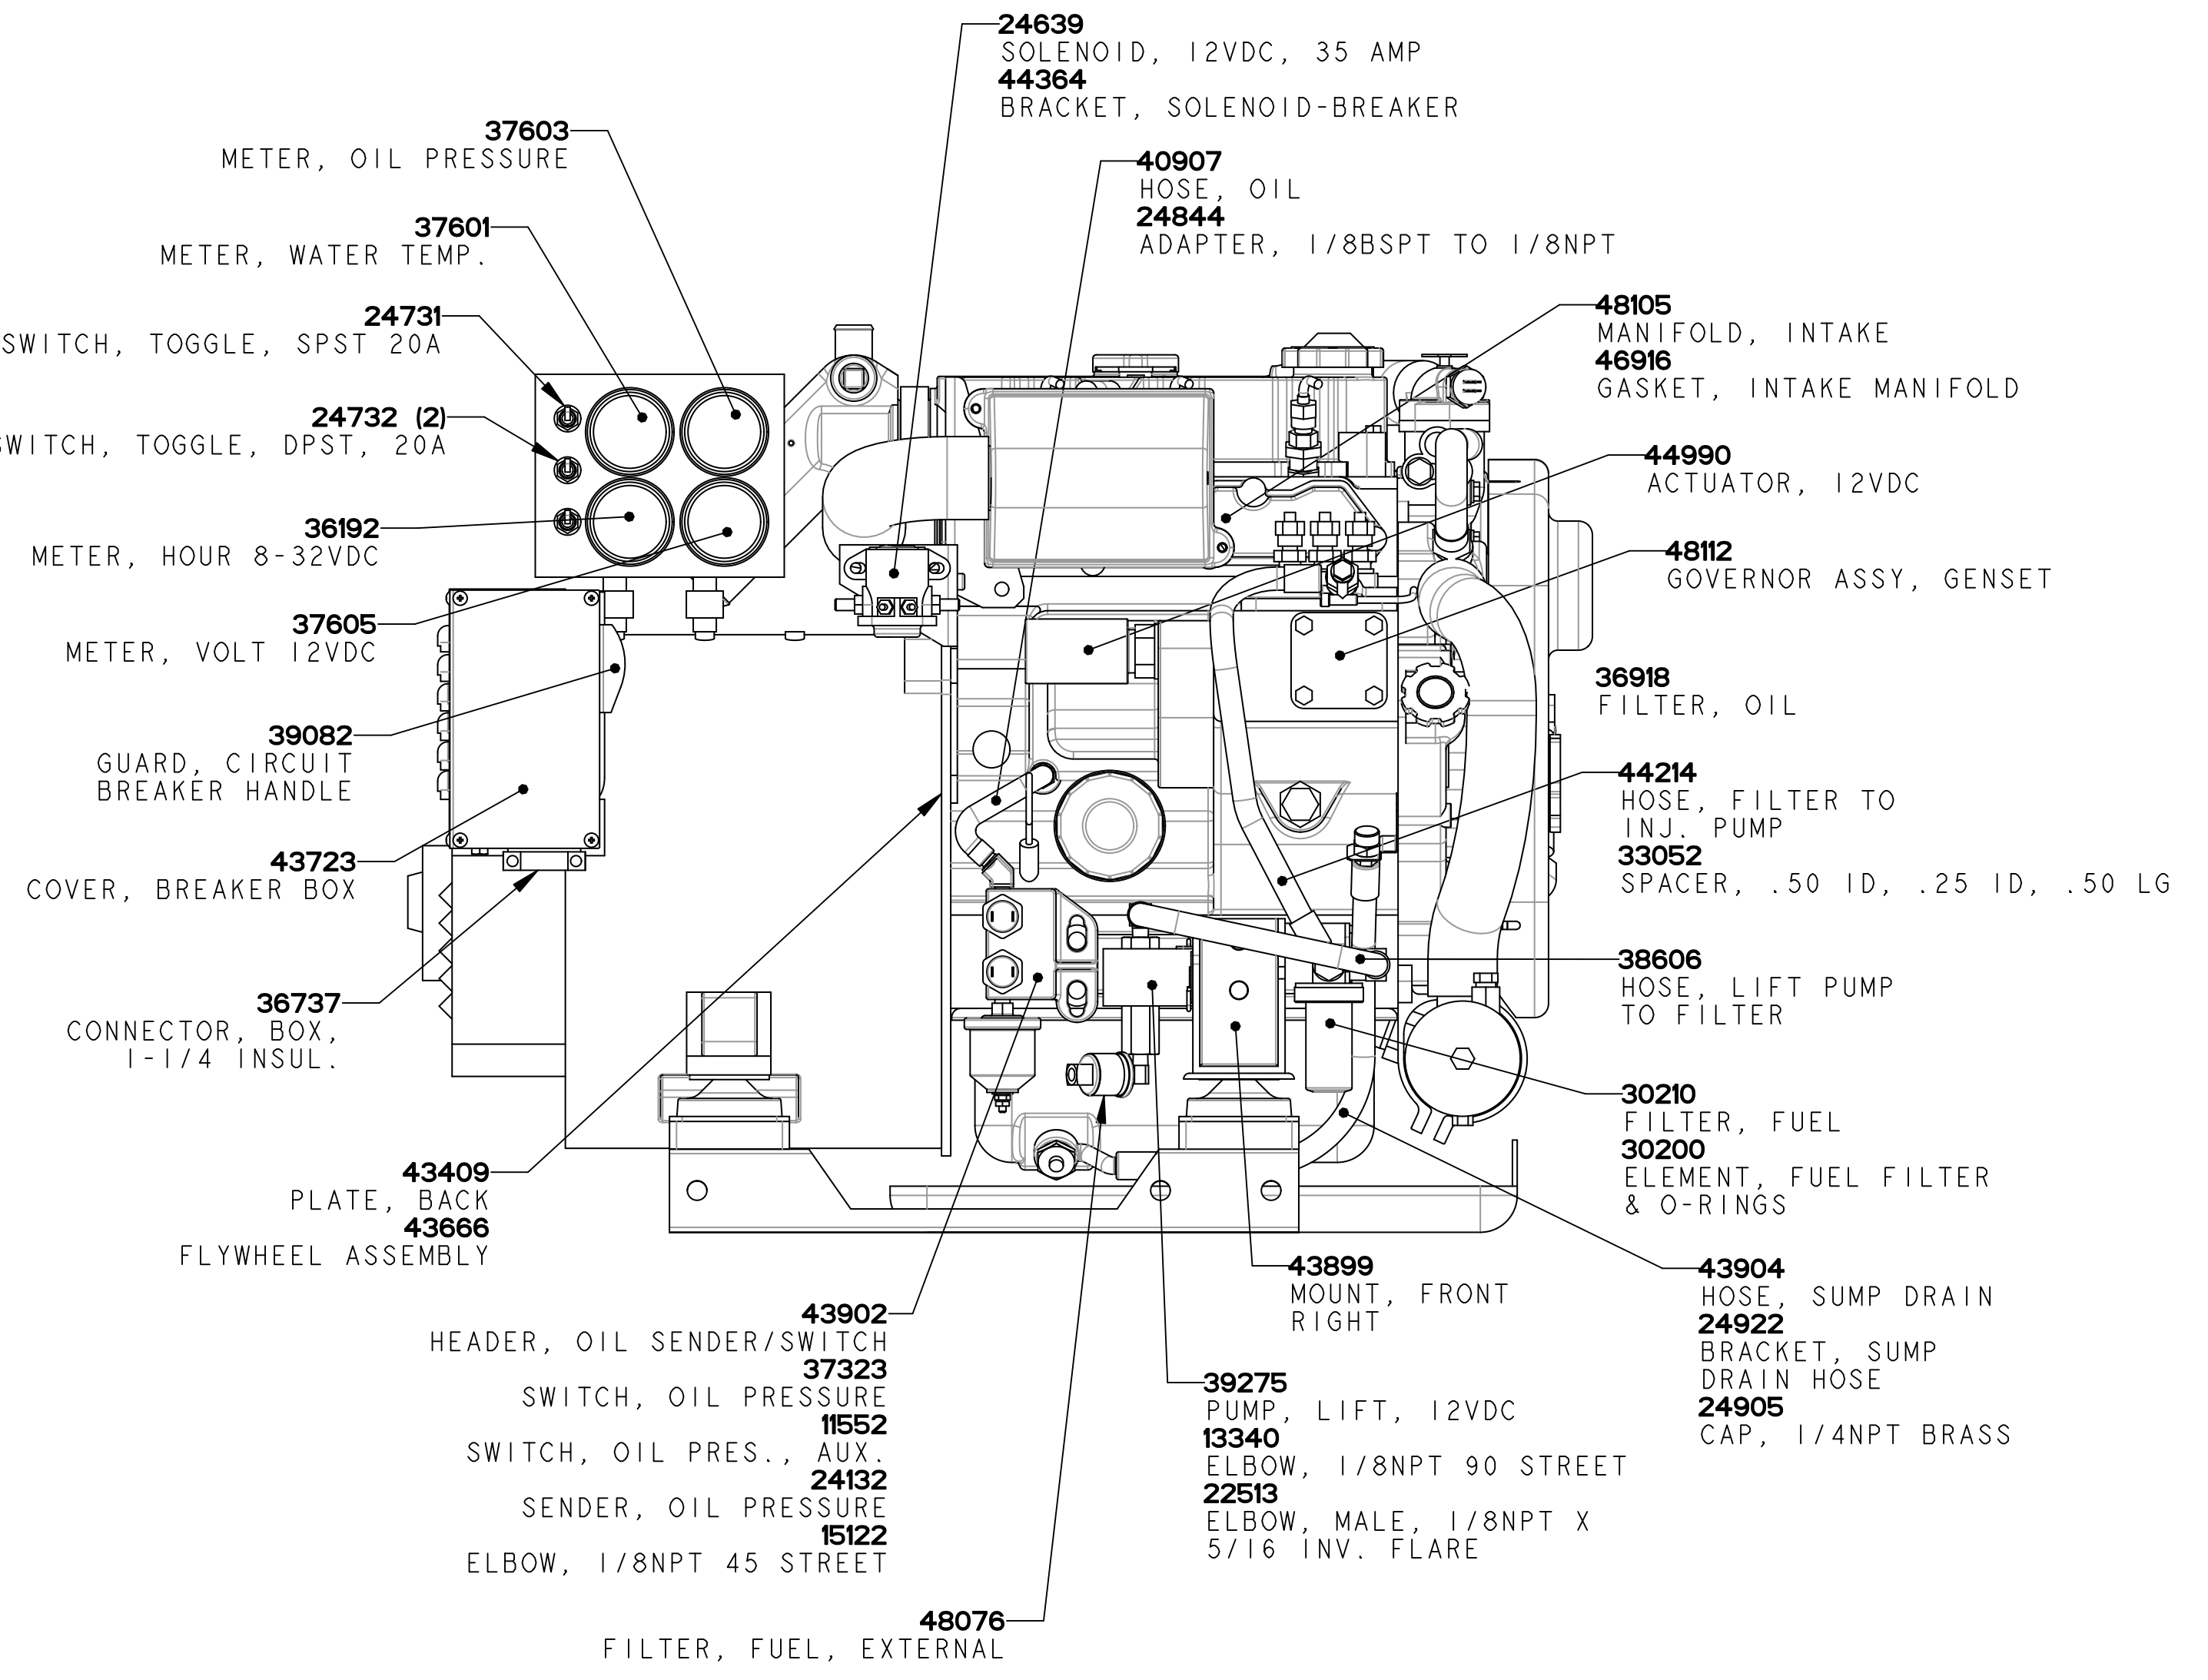

FAST MOVING PARTS			
43953	ALTERNATOR	37323	OIL PRESSURE SWITCH
302238	BELT, STD ALTERNATOR	13758	PAINT, RED AEROSOL
24306	CAP, PRESSURE	42307	PAINT, WHITE AEROSOL
36563	CIRCUIT BREAKER 10AMP 12VDC	36539	PANEL, GENSET CONTROL
24683	CIRCUIT BREAKER 20AMP 12VDC	44336	PANEL, REMOTE STOP/START
35931	DIODE	24732	PREHEAT & START SWITCH
45230	DIPSTICK	45231	PUMP, FRESH WATER
34410	ELECTRONIC VOLTAGE REGULATOR	39275	PUMP, FUEL LIFT
33259	EMERGENCY STOP SWITCH	34440	PUMP, IMPELLER KIT
32923	EXHAUST TEMPERATURE SWITCH	34466	PUMP, REBUILD KIT
39705	FILTER, AIR INTAKE	33636	PUMP, SEA WATER
30200	FILTER, FUEL OIL	33043	PUMP, SEAL
36918	FILTER, LUBE OIL	43649	RECTIFIER
33093	FUEL HARDWARE KIT	32149	REMOTE LUBE OIL FILTER
46901	GASKET SET, COMPLETE	34744	SILINDER, AIR INTAKE
46900	GASKET SET, UPPER	44990	ACTUATOR, 12 VDC
30474	GASKET, FRESH WATER PUMP	24639	SOLENOID, PREHEAT
46914	GASKET, HEAD	46420	SPARE PARTS KIT A
30326	GASKET, SEA WATER PUMP	47157	SPARE PARTS KIT B
24353	GLOWPLUG	30593	STARTER MOTOR
44347	HARNESS 15FT. EXT 8 PIN	30245	STARTER SOLENOID
45528	HEAT EXCHANGER	36354	STATOR, EXCITER TRANSFORMER
22850	HEAT EXCHANGER END CAP	24731	SWITCH, STOP
22851	HEAT EXCHANGER GASKET	24977	TANK, COOLANT RECOVERY
45053	HOSE KIT	24688	THERMOSTAT
37697	INJECTION PUMP	34196	THERMOSTAT MOUNTING GASKET
37091	INJECTOR	37463	TRANSFORMER, VOLTAGE REGULATION
36935	INJECTOR NOZZLE	30516	VALVE COVER GASKET
44500	INJECTOR RETURN LINE	37605	VOLTMETER
15238	ISOLATORS, FRONT & REAR	37402	WATER INJ. EXHAUST ELBOW 45
44800	MANUAL, OPERATOR	37601	WATER TEMPERATURE METER
45100	MANUAL, SERVICE	35109	WATER TEMPERATURE SENDER
36192	METER, HOUR	39550	WATER TEMPERATURE SWITCH
37603	OIL PRESSURE METER	1885	ZINC
24132	OIL PRESSURE SENDER		
ITEMS NOT SHOWN			
44241	HARNESS, GENSET, 8-15 BTDC		

MODEL:
11.0 BTDB EG 60Hz / 8.8 BTDB EG 50Hz
11.5 BTD EG 60Hz / 9.2 BTD EG 50Hz
12.6 BTD EG 60Hz / 10.4 BTD EG 50Hz

TOLERANCES (UNLESS OTHERWISE NOTED)		WESTERBEKE	
INCHES	MILLIMETERS	PARTS LIST DRAWING	
.XX ± .01	X ± .10	11.0, 11.5, 12.6 BTD W/ ELECT. GOVERNOR	
.XXX ± .005	.Y ± .15	DRAWN BY	DATE 20/May/03
CAST .03	FINISH .5	APPROVED BY	DATE
DIMENSIONS		SCALE 0.250	
INCHES		SIZE	
MILLIMETERS		DRAWING NUMBER	
(WHEN APPLICABLE)		SHT. 1 OF 1	
E		48505	
		REV. E